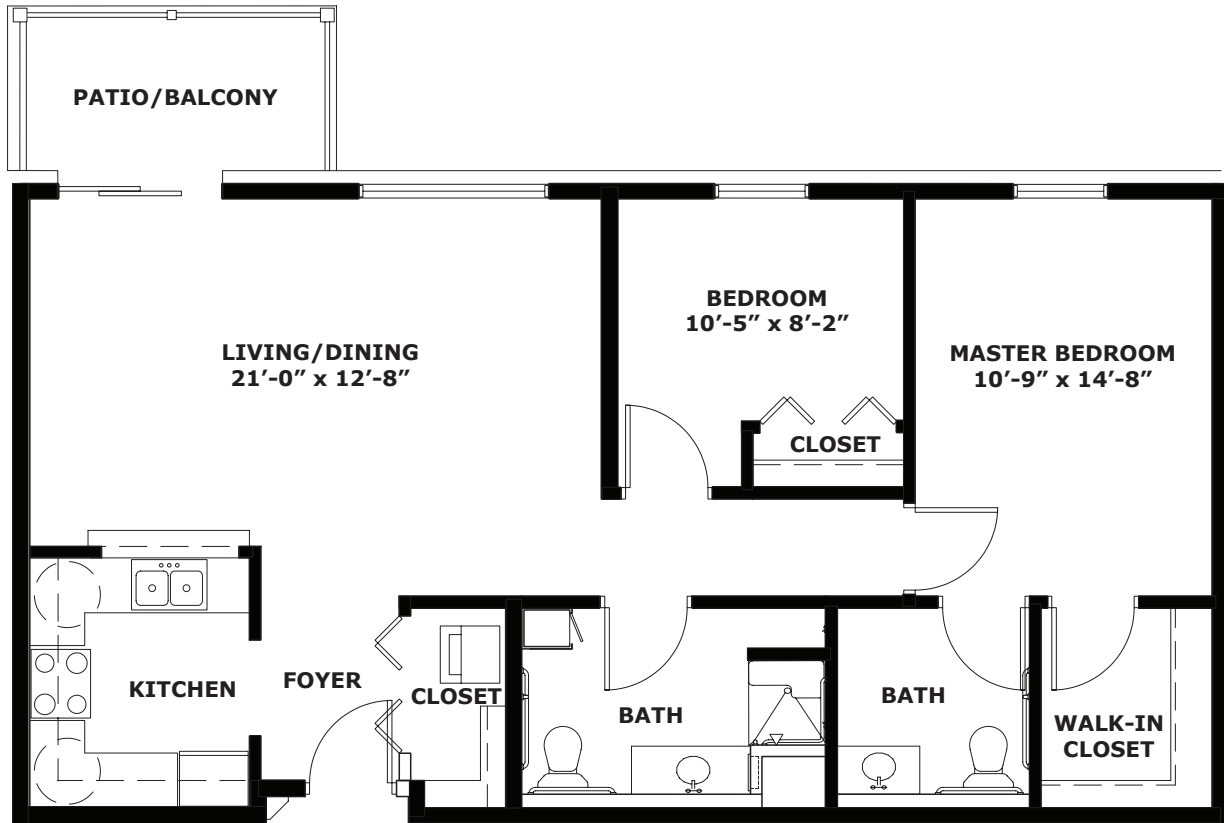

this is living!®

ONE BEDROOM/ONE BATH

575 square ft. ■

this is living!®

TWO BEDROOM / ONE BATH

720 square ft. 

this is living!®

ONE BEDROOM DELUXE

811 square Ft. ■

this is living!®

**TWO BEDROOM / 1.5 BATH**

1018 square ft. ■

this is living!®

**TWO BEDROOM / 1.5 BATH**

1,068 square ft.

this is living!®

**TWO BEDROOM DELUXE**

1,055 square ft. ■

this is living!®

VILLA

**1,594 square ft.**