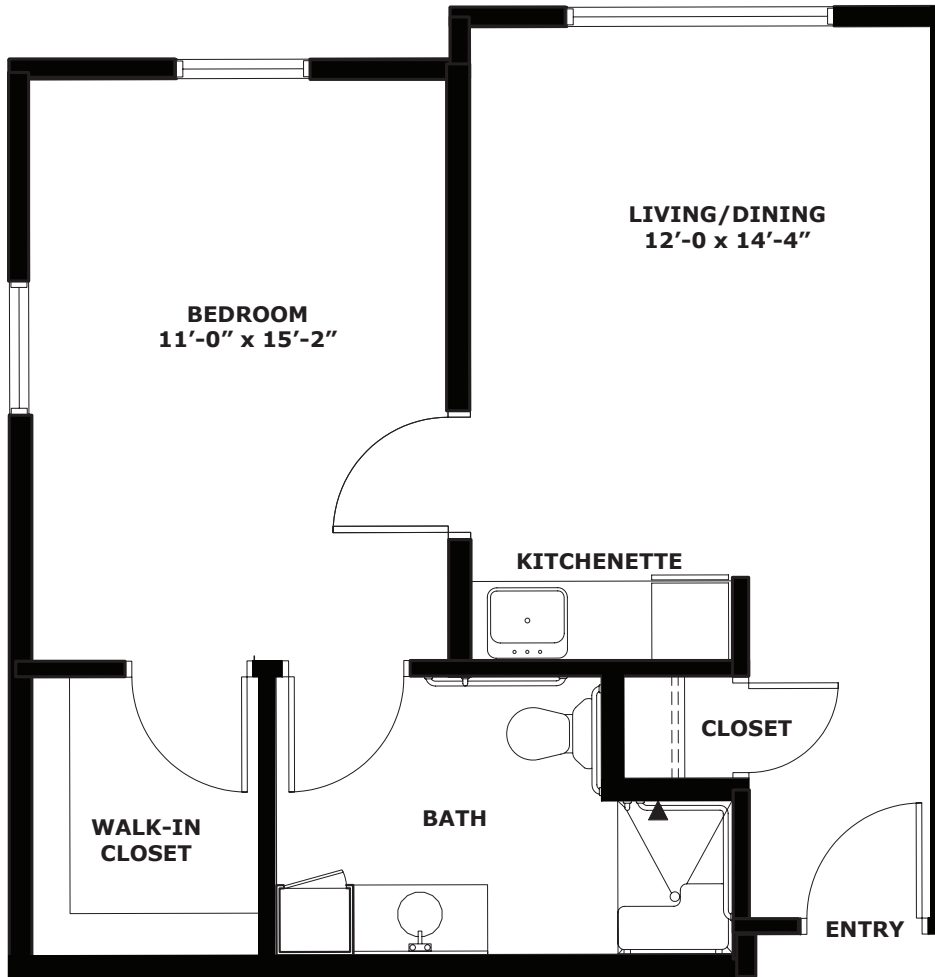

this is living!®

ONE BEDROOM/ONE BATH

575 square ft. ■

this is living!®

TWO BEDROOM / ONE BATH

720 square ft. 

this is living!®

ONE BEDROOM DELUXE

811 square Ft. ■

this is living!®

**TWO BEDROOM / 1.5 BATH**

1018 square ft. ■

this is living!®

**TWO BEDROOM / 1.5 BATH**

1,068 square ft.

this is living!®

**TWO BEDROOM DELUXE**

1,055 square ft. ■

this is living!®

VILLA

**1,594 square ft.**