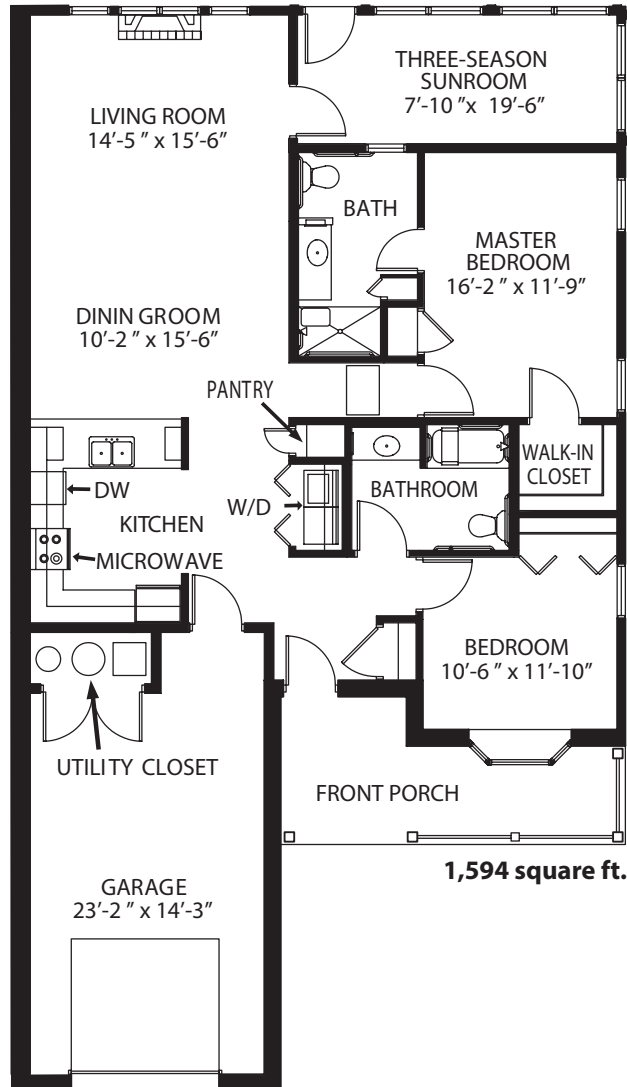

this is living!®

ONE BEDROOM/ONE BATH

575 square ft. ■

this is living!®

TWO BEDROOM / ONE BATH

720 square ft. 

this is living!®

ONE BEDROOM DELUXE

811 square Ft. ■

this is living!®

**TWO BEDROOM / 1.5 BATH**

1018 square ft. ■

this is living!®

**TWO BEDROOM / 1.5 BATH**

1,068 square ft.

this is living!®

**TWO BEDROOM DELUXE**

1,055 square ft. ■

this is living!®

VILLA

**1,594 square ft.**