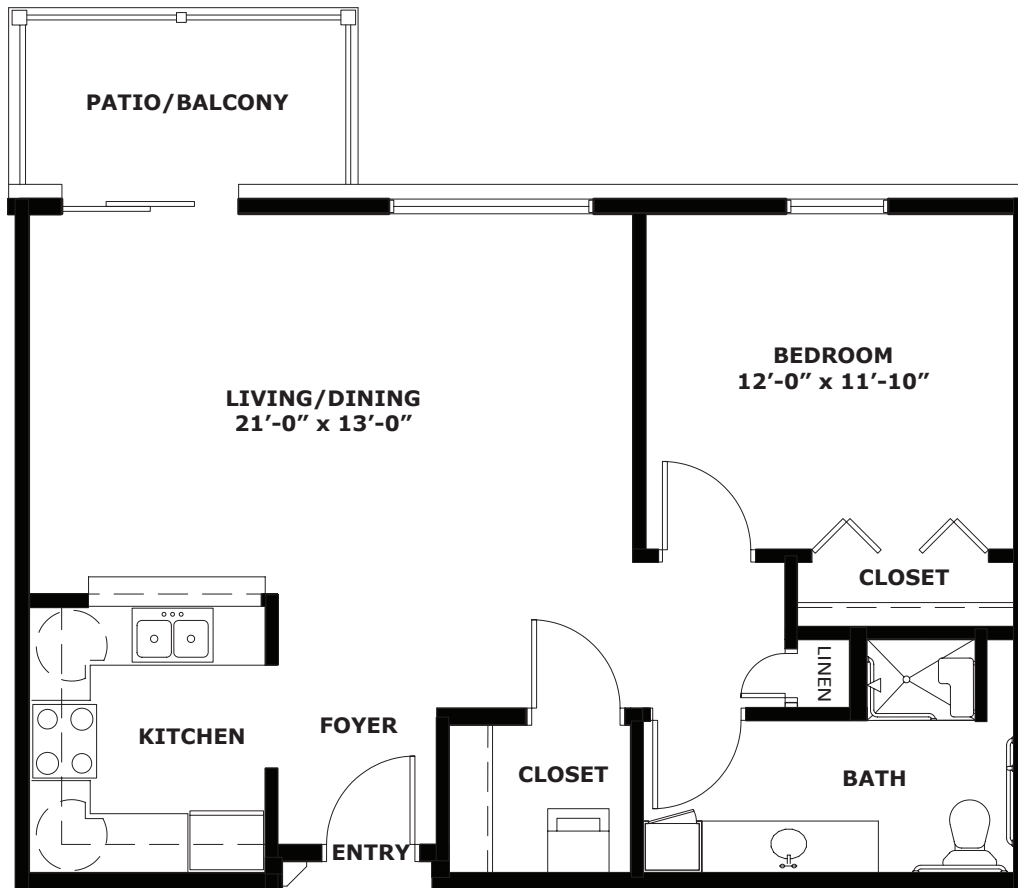

this is living!®

ONE BEDROOM/ONE BATH

575 square ft. ■

this is living!®

TWO BEDROOM / ONE BATH

720 square ft. 

this is living!®

ONE BEDROOM DELUXE

811 square Ft. ■

this is living!®

**TWO BEDROOM / 1.5 BATH**

1018 square ft. ■

this is living!®

**TWO BEDROOM / 1.5 BATH**

1,068 square ft.

this is living!®

**TWO BEDROOM DELUXE**

1,055 square ft. ■

this is living!®

VILLA

**1,594 square ft.**