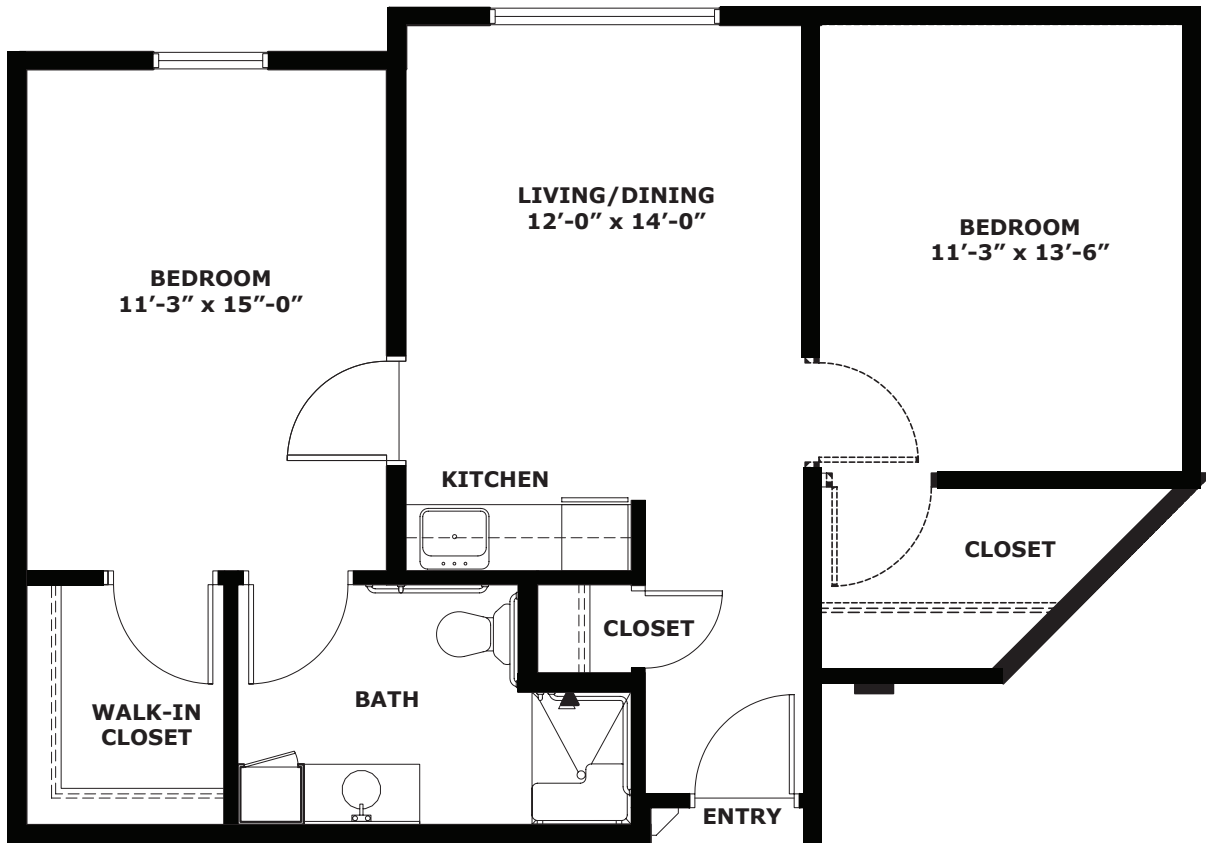

this is living!®

ONE BEDROOM/ONE BATH

575 square ft. ■

this is living!®

TWO BEDROOM / ONE BATH

720 square ft. 

this is living!®

ONE BEDROOM DELUXE

811 square Ft. ■

this is living!®

**TWO BEDROOM / 1.5 BATH**

1018 square ft. ■

this is living!®

**TWO BEDROOM / 1.5 BATH**

1,068 square ft.

this is living!®

**TWO BEDROOM DELUXE**

1,055 square ft. ■

this is living!®

VILLA

**1,594 square ft.**