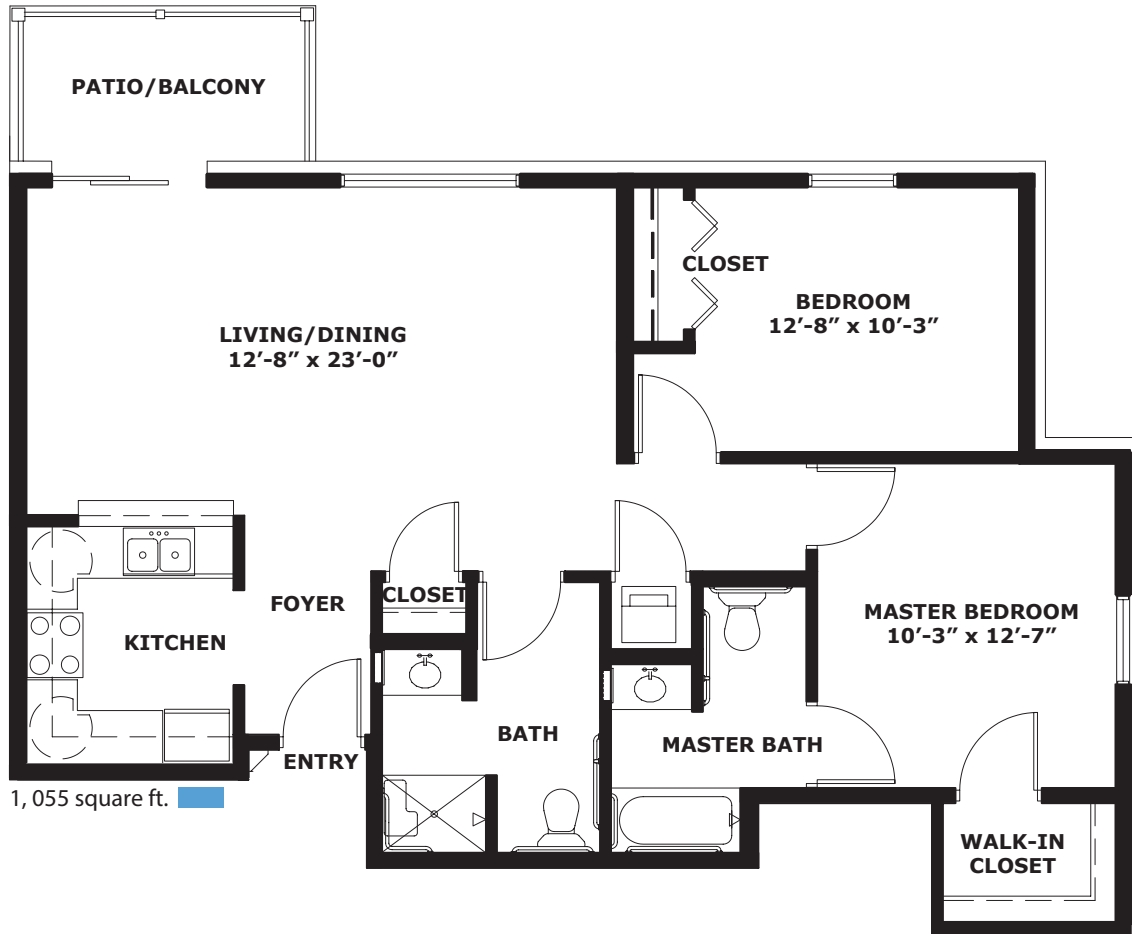

this is living!®

ONE BEDROOM/ONE BATH

575 square ft. ■

this is living!®

TWO BEDROOM / ONE BATH

720 square ft. 

this is living!®

ONE BEDROOM DELUXE

811 square Ft. ■

this is living!®

**TWO BEDROOM / 1.5 BATH**

1018 square ft. ■

this is living!®

**TWO BEDROOM / 1.5 BATH**

1,068 square ft.

this is living!®

**TWO BEDROOM DELUXE**

1,055 square ft. ■

this is living!®

VILLA

**1,594 square ft.**