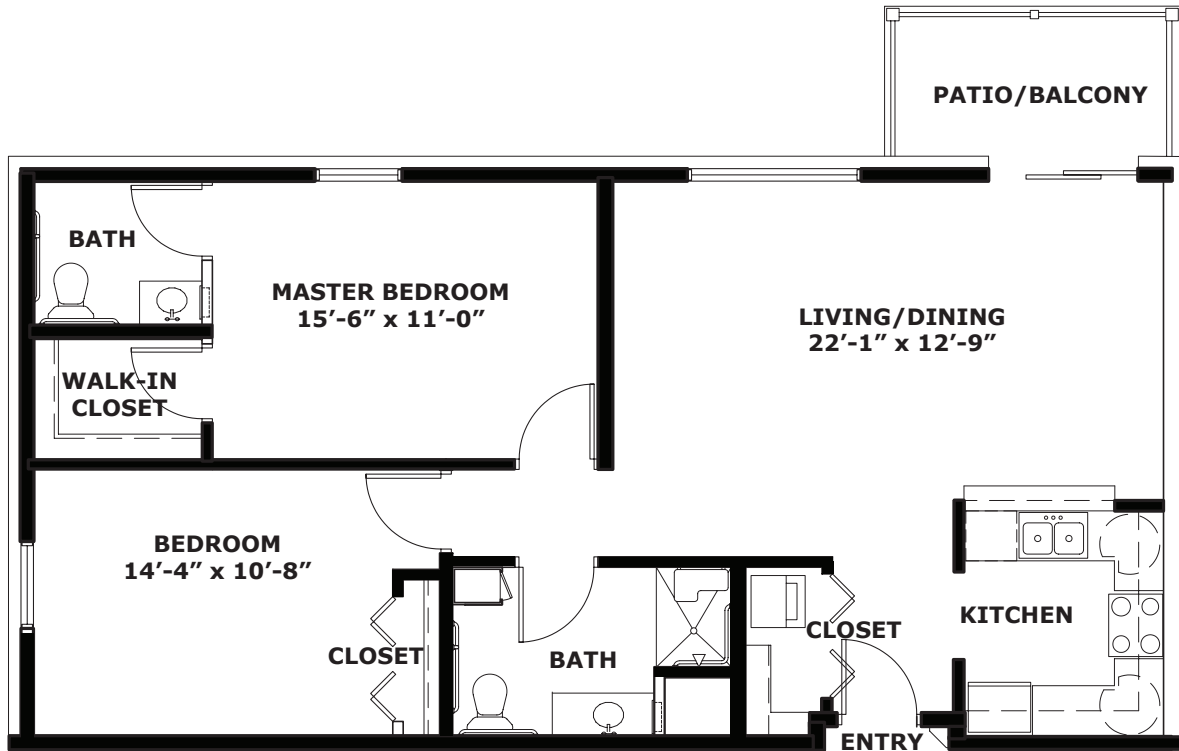

this is living!®

ONE BEDROOM/ONE BATH

575 square ft. ■

this is living!®

TWO BEDROOM / ONE BATH

720 square ft. 

this is living!®

ONE BEDROOM DELUXE

811 square Ft. ■

this is living!®

**TWO BEDROOM / 1.5 BATH**

1018 square ft. ■

this is living!®

**TWO BEDROOM / 1.5 BATH**

1,068 square ft.

this is living!®

**TWO BEDROOM DELUXE**

1,055 square ft. ■

this is living!®

VILLA

**1,594 square ft.**