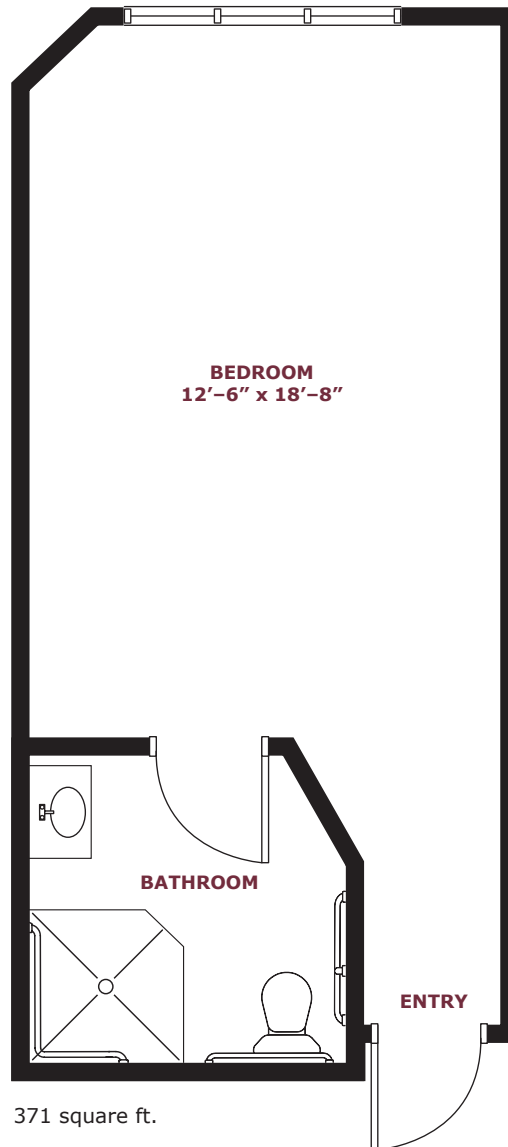

this is living!®

MEMORY CARE UNIT A

this is living!®

MEMORY CARE UNIT B

293 square ft.

this is living!®

MEMORY CARE UNIT C

280 square ft.

this is living!®

MEMORY CARE UNIT D

280 square ft.