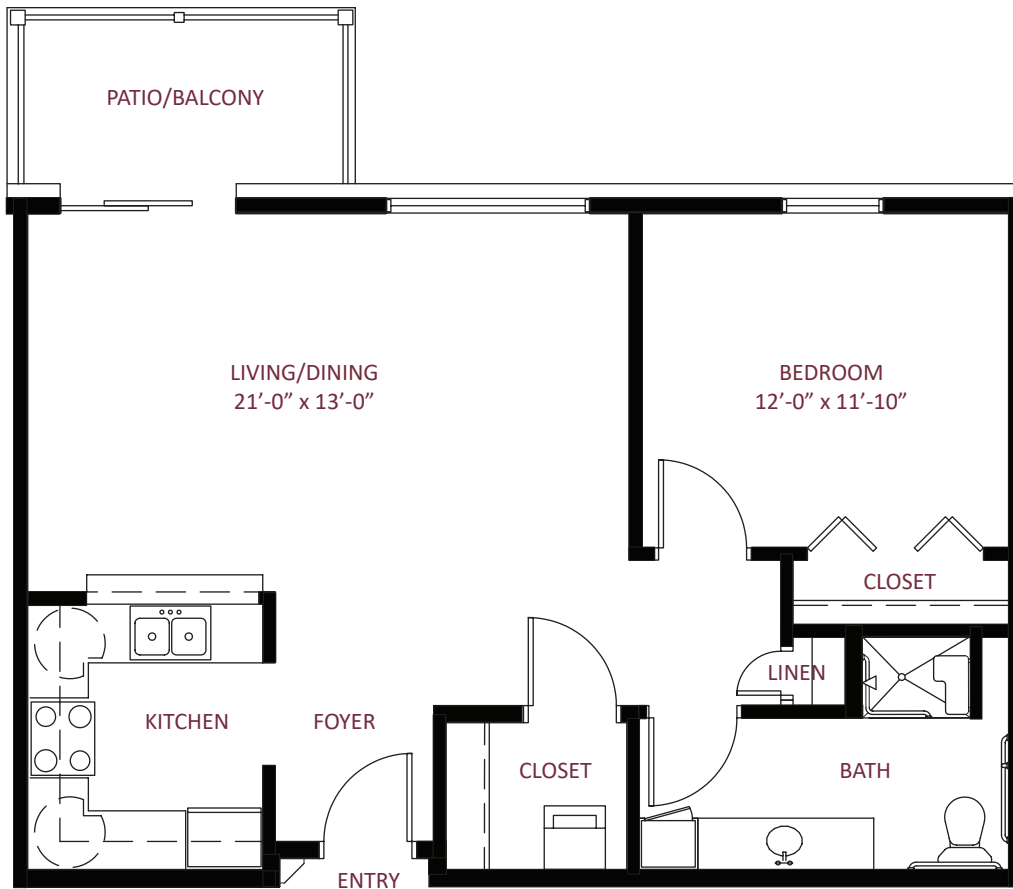

this is living!®

ONE BEDROOM / ONE BATH

Independent Living

811 SQ. FT.

this is living!®

TWO BEDROOM / 1.5 BATH

Independent Living

this is living!®

TWO BEDROOM / TWO BATH

Independent Living

this is living!®

TWO BEDROOM / 1.5 BATH

Independent Living

1068 SQ. FT.