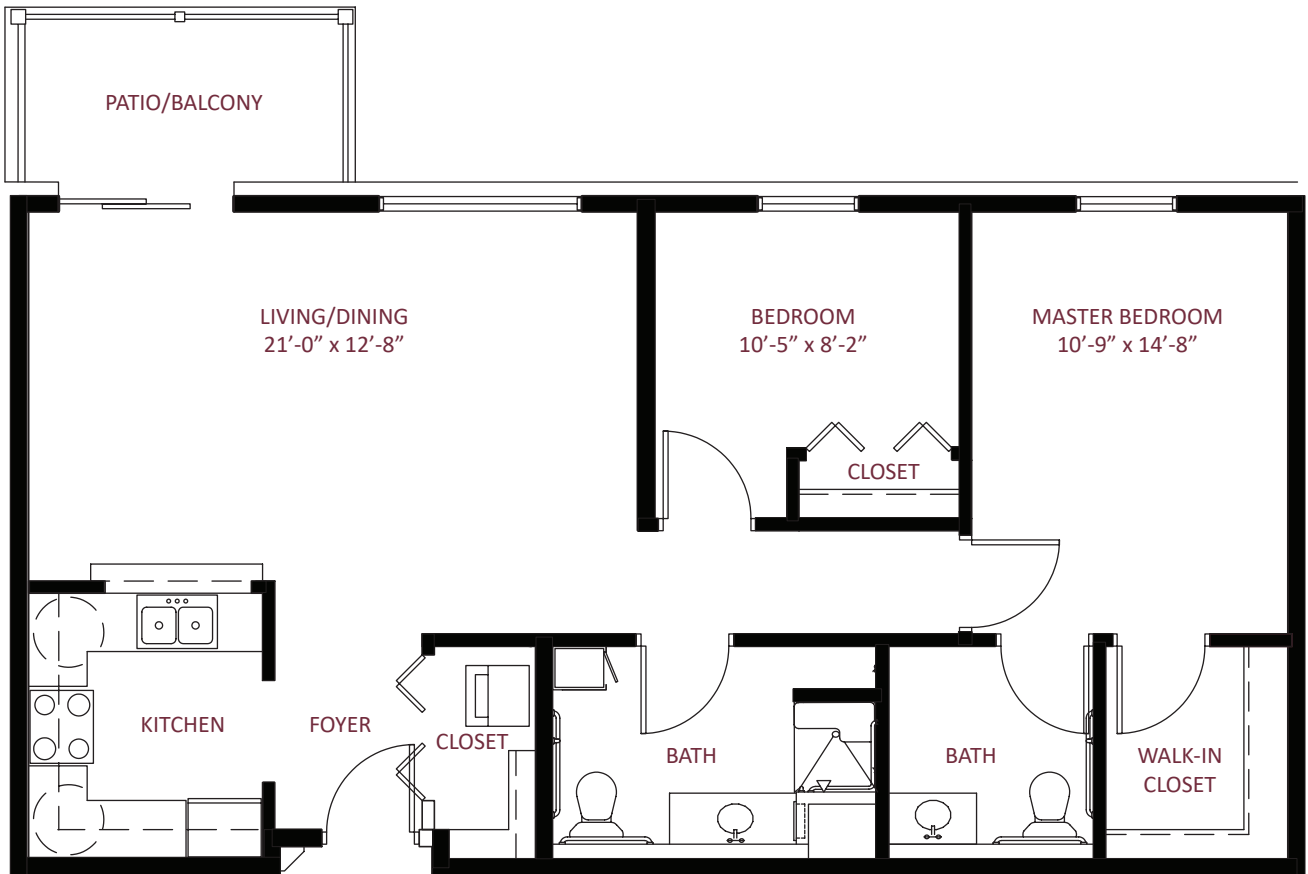

this is living!®

ONE BEDROOM / ONE BATH

Independent Living

811 SQ. FT.

this is living!®

TWO BEDROOM / 1.5 BATH

Independent Living

this is living!®

TWO BEDROOM / TWO BATH

Independent Living

this is living!®

TWO BEDROOM / 1.5 BATH

Independent Living

1068 SQ. FT.