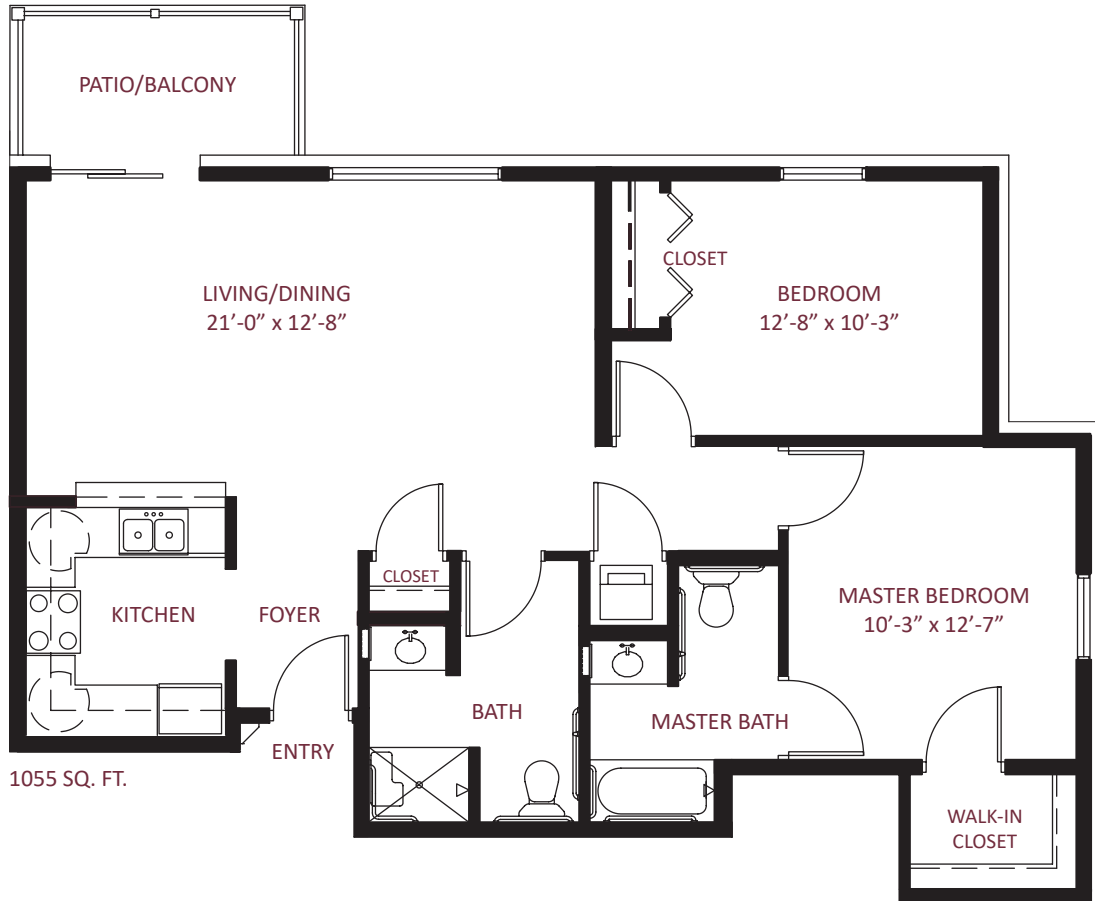

this is living!®

ONE BEDROOM / ONE BATH

Independent Living

811 SQ. FT.

this is living!®

TWO BEDROOM / 1.5 BATH

Independent Living

this is living!®

TWO BEDROOM / TWO BATH

Independent Living

this is living!®

TWO BEDROOM / 1.5 BATH

Independent Living

1068 SQ. FT.