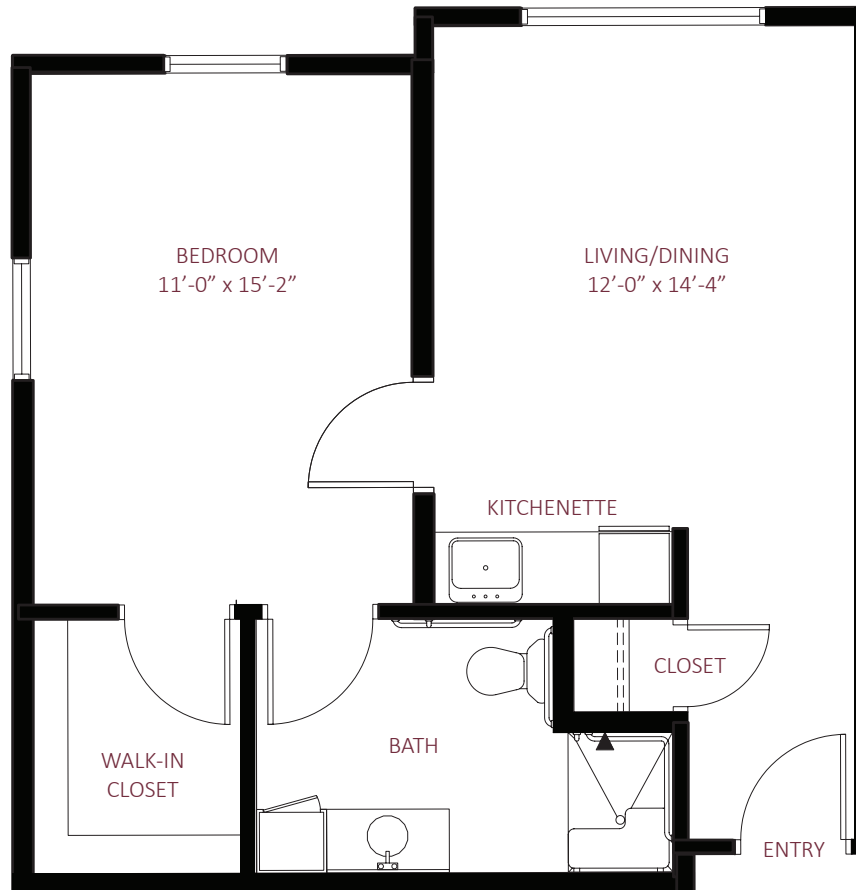

*this is living!*

ONE BEDROOM / ONE BATH

*Assisted Living*

575 SQ. FT.

this is living!®

**TWO BEDROOM / ONE BATH**

*Assisted Living*

720 SQ. FT.