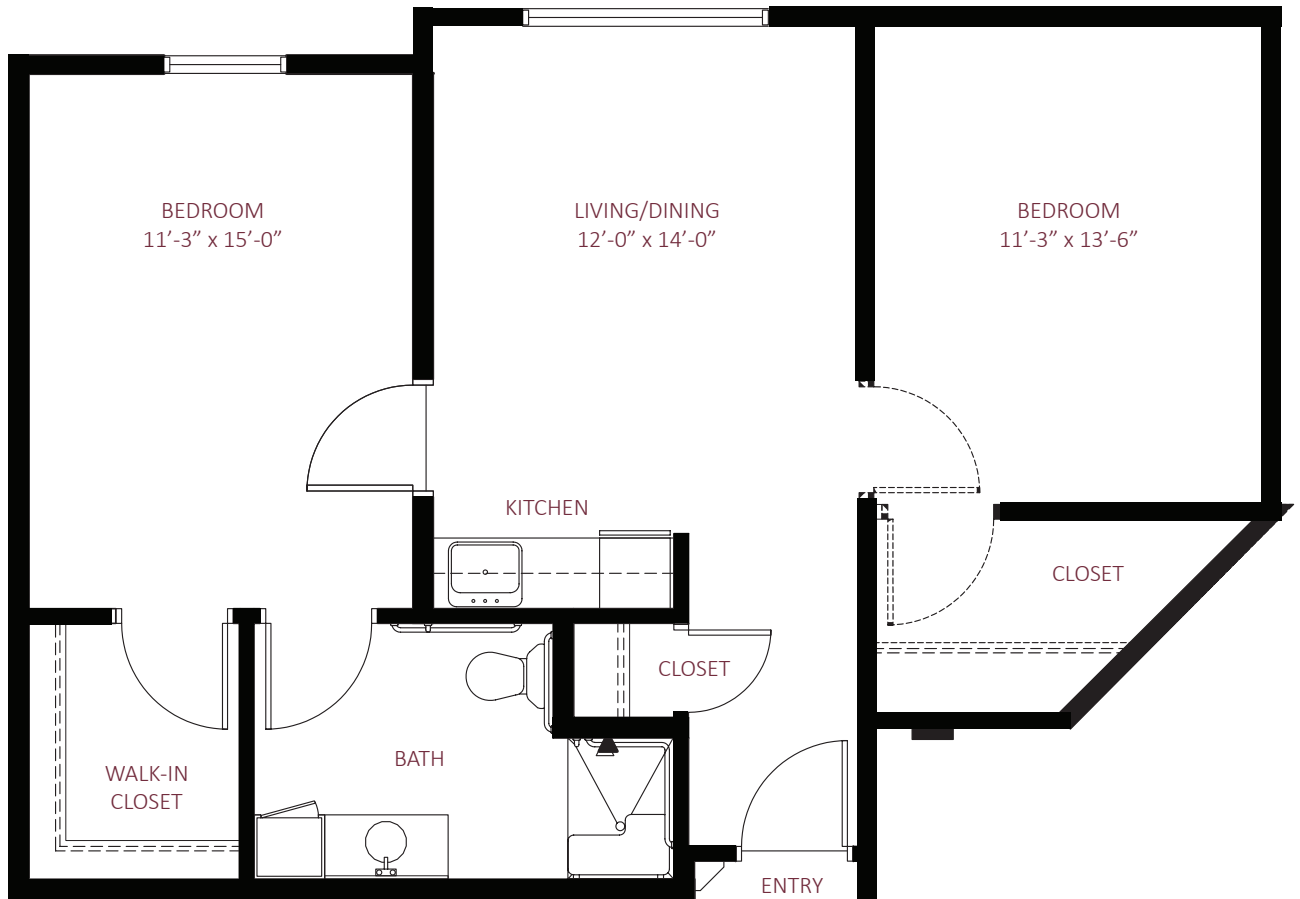

*this is living!*

ONE BEDROOM / ONE BATH

*Assisted Living*

575 SQ. FT.

this is living!®

**TWO BEDROOM / ONE BATH**

*Assisted Living*

720 SQ. FT.