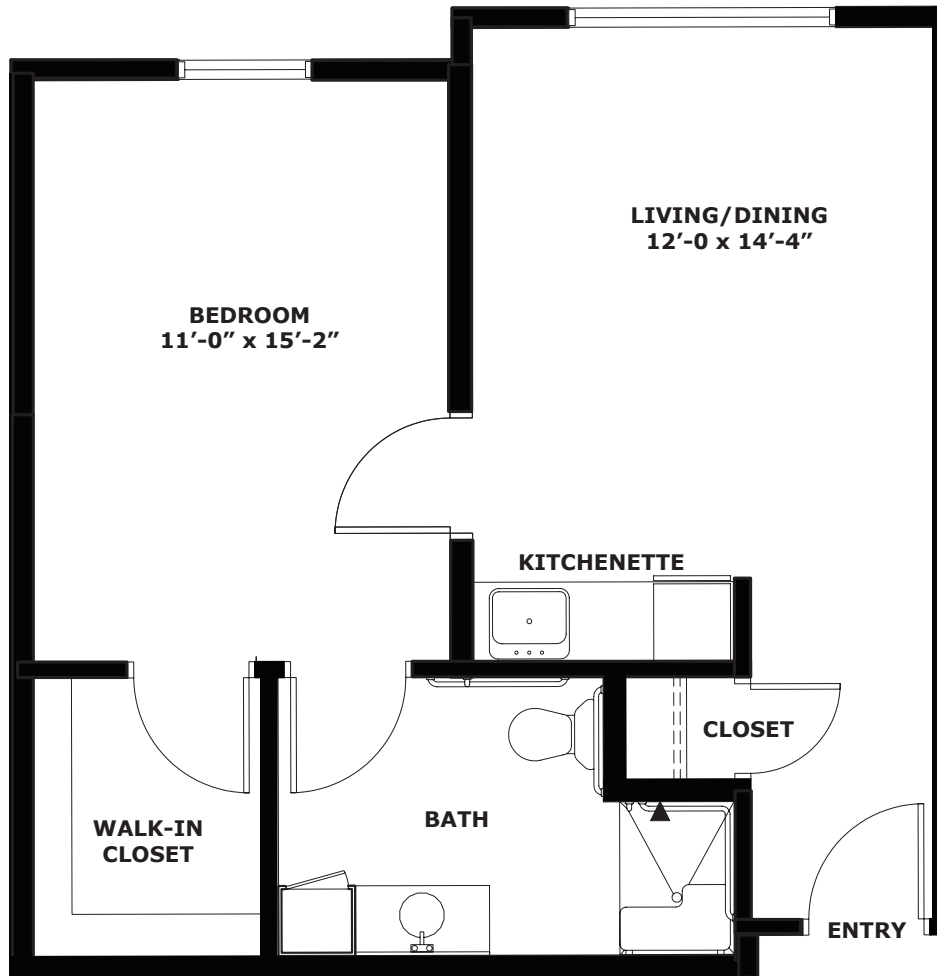

this is living!

ONE BEDROOM / ONE BATH

Assisted Living

575 square ft.

this is living!

TWO BEDROOM/ONE BATH

Assisted Living

720 square ft.