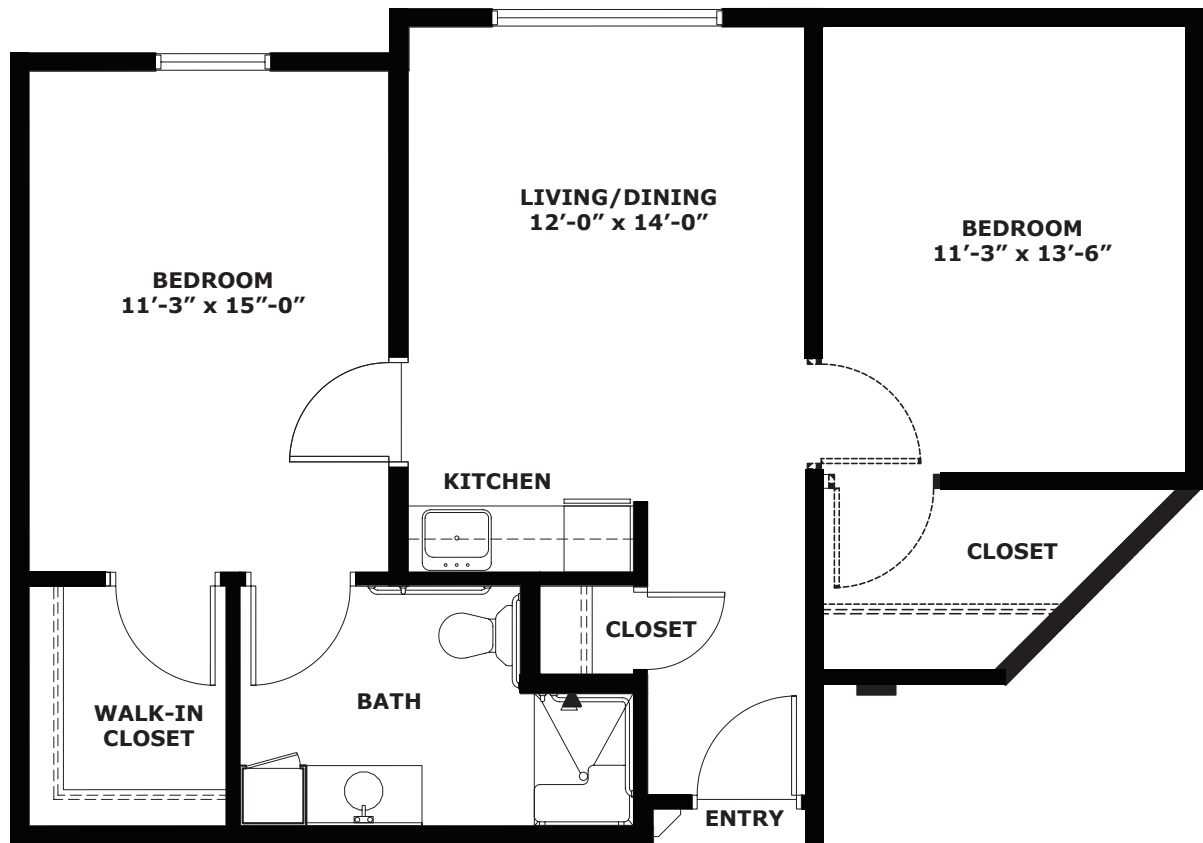

this is living!

ONE BEDROOM / ONE BATH

Assisted Living

575 square ft.

this is living!

TWO BEDROOM/ONE BATH

Assisted Living

720 square ft.