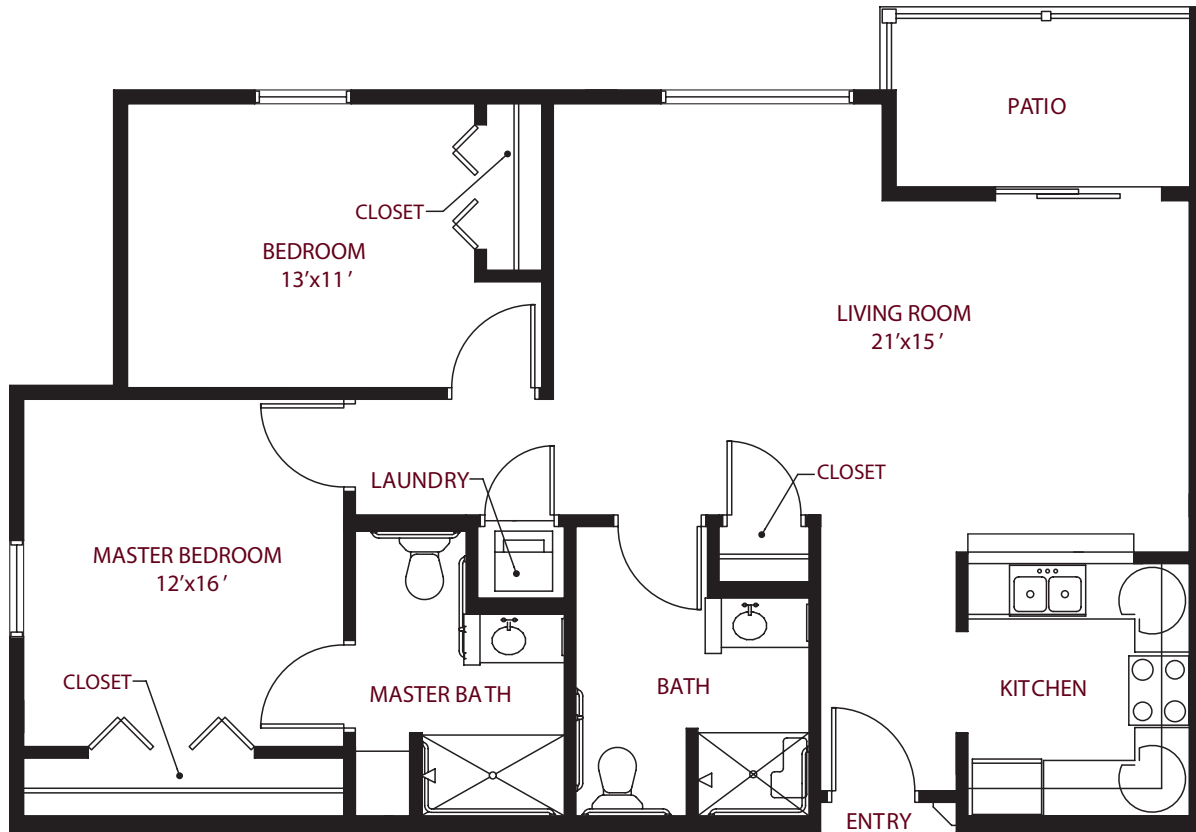

this is living!®

TWO BEDROOM/TWO BATH • UNIT A

*Independent Living*

998 sq. ft.

this is living!®

TWO BEDROOM/TWO BATH • UNIT A1

*Independent Living*

this is living!®

ONE BEDROOM / ONE BATH • UNIT B

*Independent Living*

742 sq. ft.

this is living!®

TWO BEDROOM/ONE BATH • UNIT C

*Independent Living*

950 sq. ft.

this is living!®

TWO BEDROOM / 1.5 BATH • UNIT C2

*Independent Living*

950 SQ. FT.