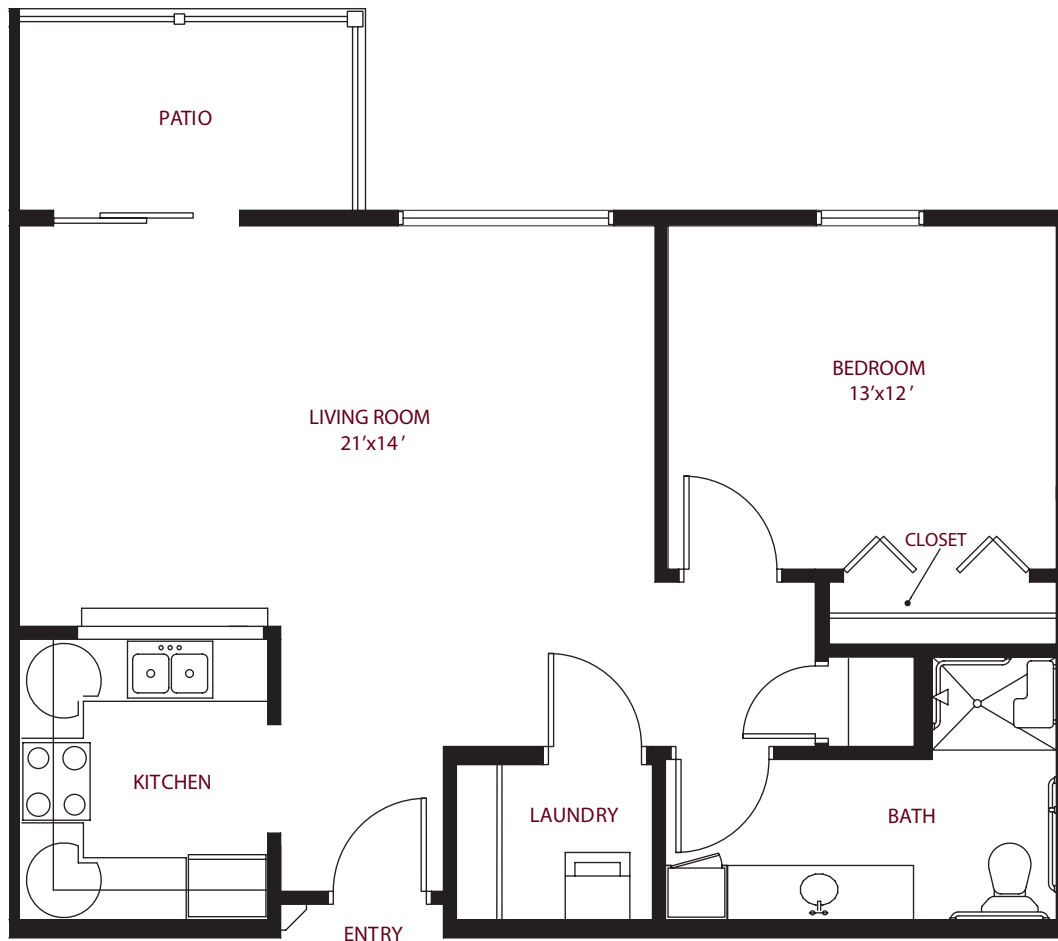

this is living!®

TWO BEDROOM/TWO BATH • UNIT A

*Independent Living*

998 sq. ft.

this is living!®

TWO BEDROOM/TWO BATH • UNIT A1

*Independent Living*

this is living!®

ONE BEDROOM / ONE BATH • UNIT B

*Independent Living*

742 sq. ft.

this is living!®

TWO BEDROOM/ONE BATH • UNIT C

*Independent Living*

950 sq. ft.

this is living!®

TWO BEDROOM / 1.5 BATH • UNIT C2

*Independent Living*

950 SQ. FT.