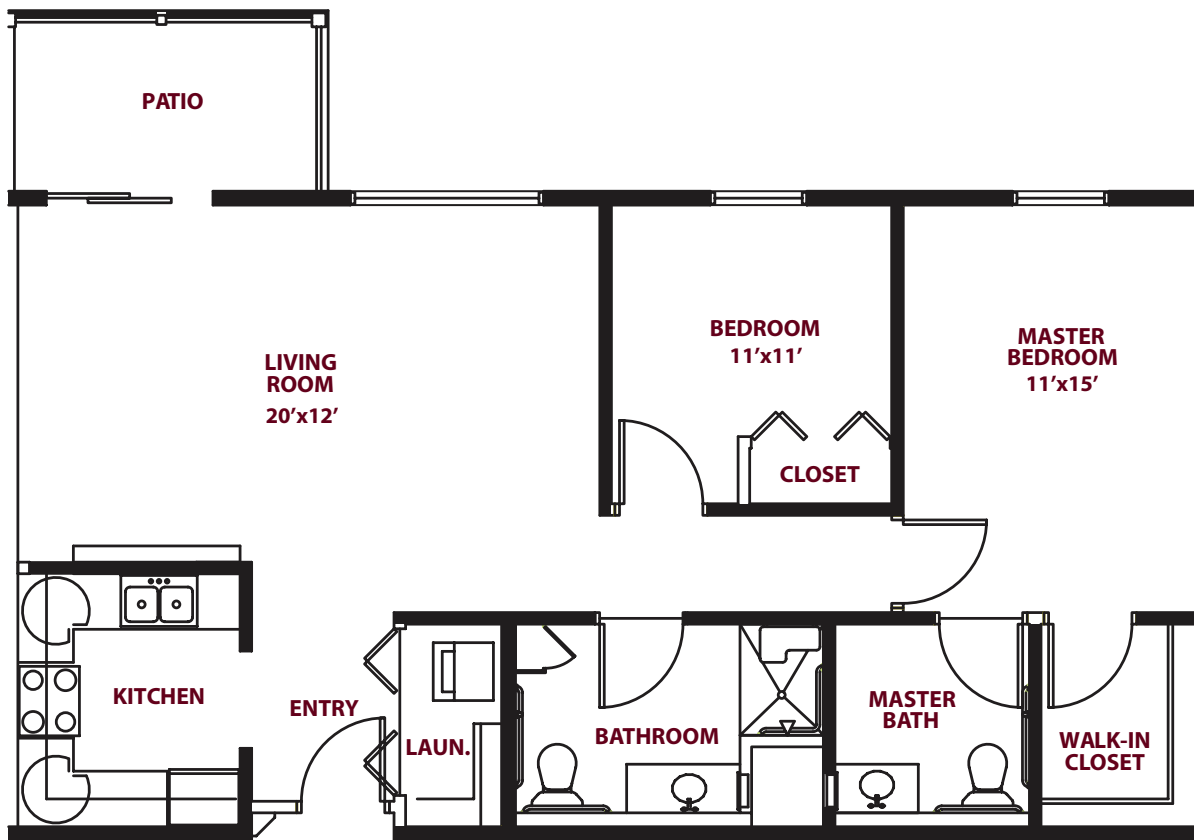

this is living!®

TWO BEDROOM/TWO BATH • UNIT A

*Independent Living*

998 sq. ft.

this is living!®

TWO BEDROOM/TWO BATH • UNIT A1

*Independent Living*

this is living!®

ONE BEDROOM / ONE BATH • UNIT B

*Independent Living*

742 sq. ft.

this is living!®

TWO BEDROOM/ONE BATH • UNIT C

*Independent Living*

950 sq. ft.

this is living!®

TWO BEDROOM / 1.5 BATH • UNIT C2

*Independent Living*

950 SQ. FT.