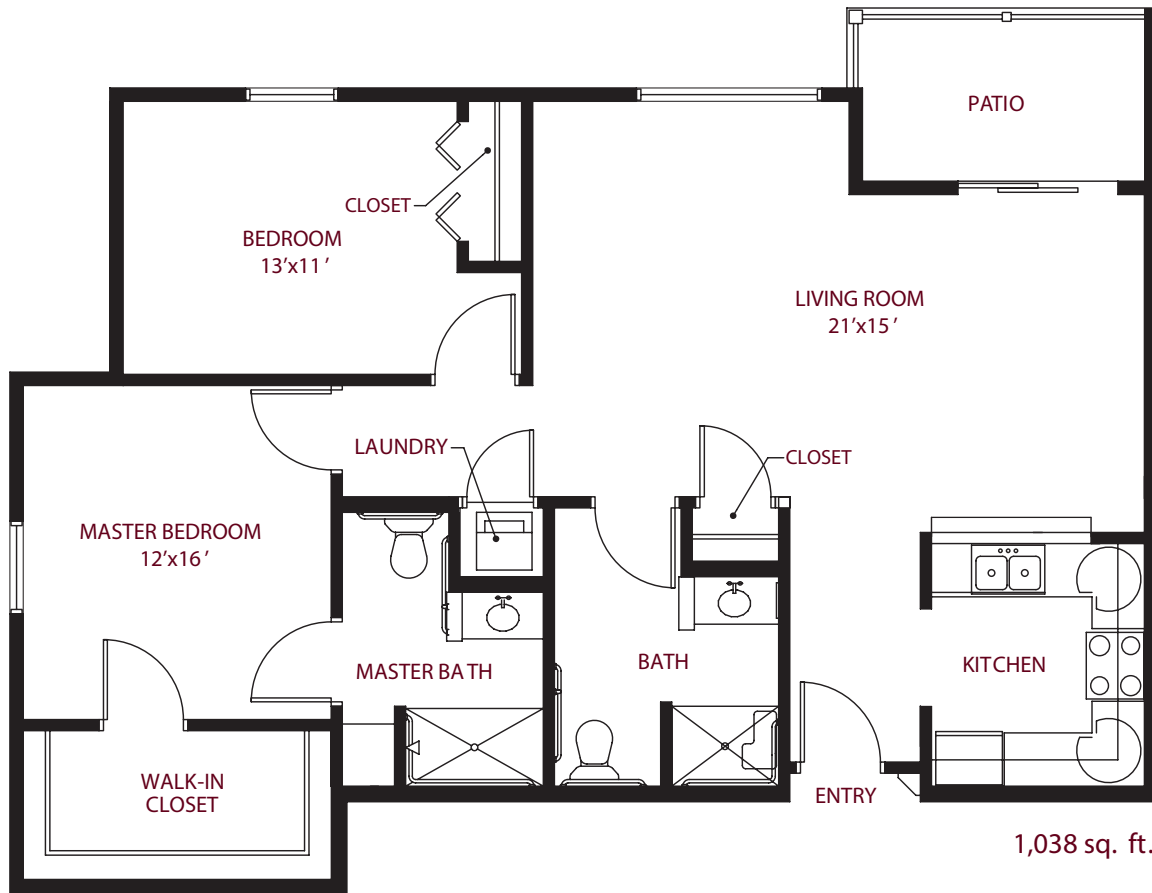

this is living!®

TWO BEDROOM/TWO BATH • UNIT A

*Independent Living*

998 sq. ft.

this is living!®

TWO BEDROOM/TWO BATH • UNIT A1

*Independent Living*

this is living!®

ONE BEDROOM / ONE BATH • UNIT B

*Independent Living*

742 sq. ft.

this is living!®

TWO BEDROOM/ONE BATH • UNIT C

*Independent Living*

950 sq. ft.

this is living!®

TWO BEDROOM / 1.5 BATH • UNIT C2

*Independent Living*

950 SQ. FT.