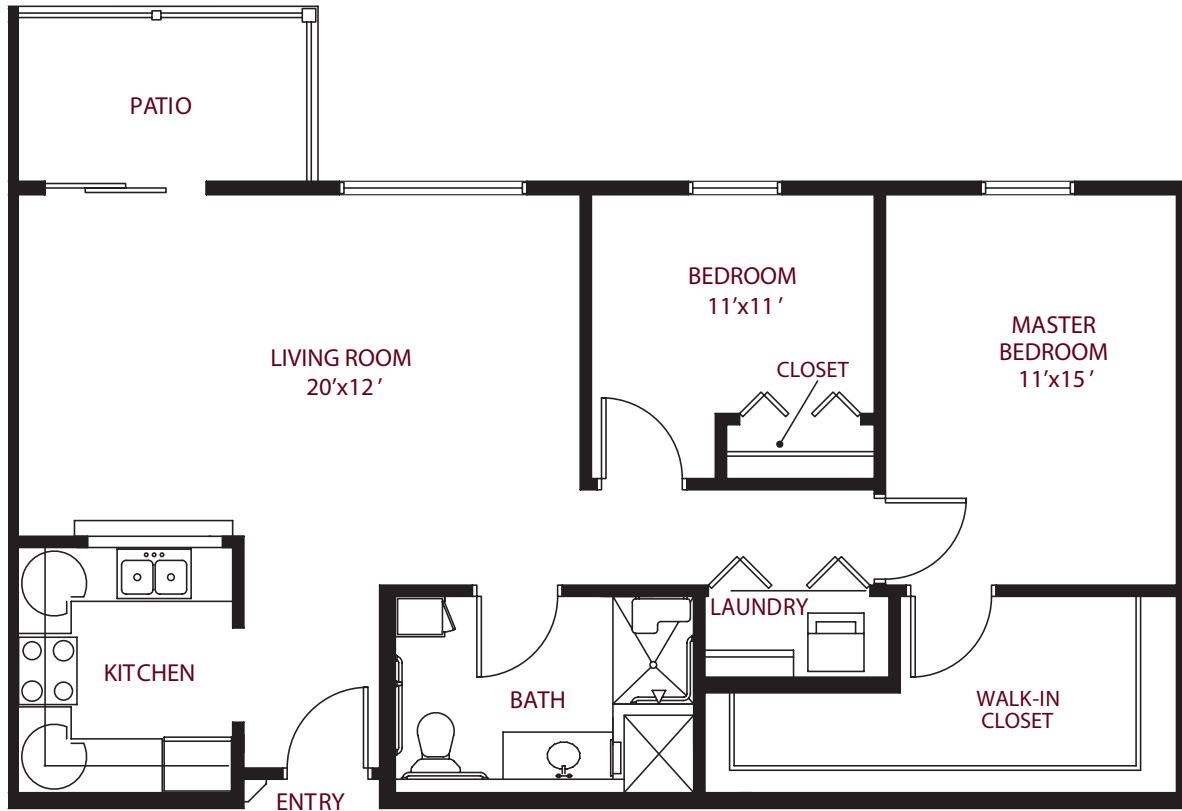

this is living!®

TWO BEDROOM/TWO BATH • UNIT A

*Independent Living*

998 sq. ft.

this is living!®

TWO BEDROOM/TWO BATH • UNIT A1

*Independent Living*

this is living!®

ONE BEDROOM / ONE BATH • UNIT B

*Independent Living*

742 sq. ft.

this is living!®

TWO BEDROOM/ONE BATH • UNIT C

*Independent Living*

950 sq. ft.

this is living!®

TWO BEDROOM / 1.5 BATH • UNIT C2

*Independent Living*

950 SQ. FT.