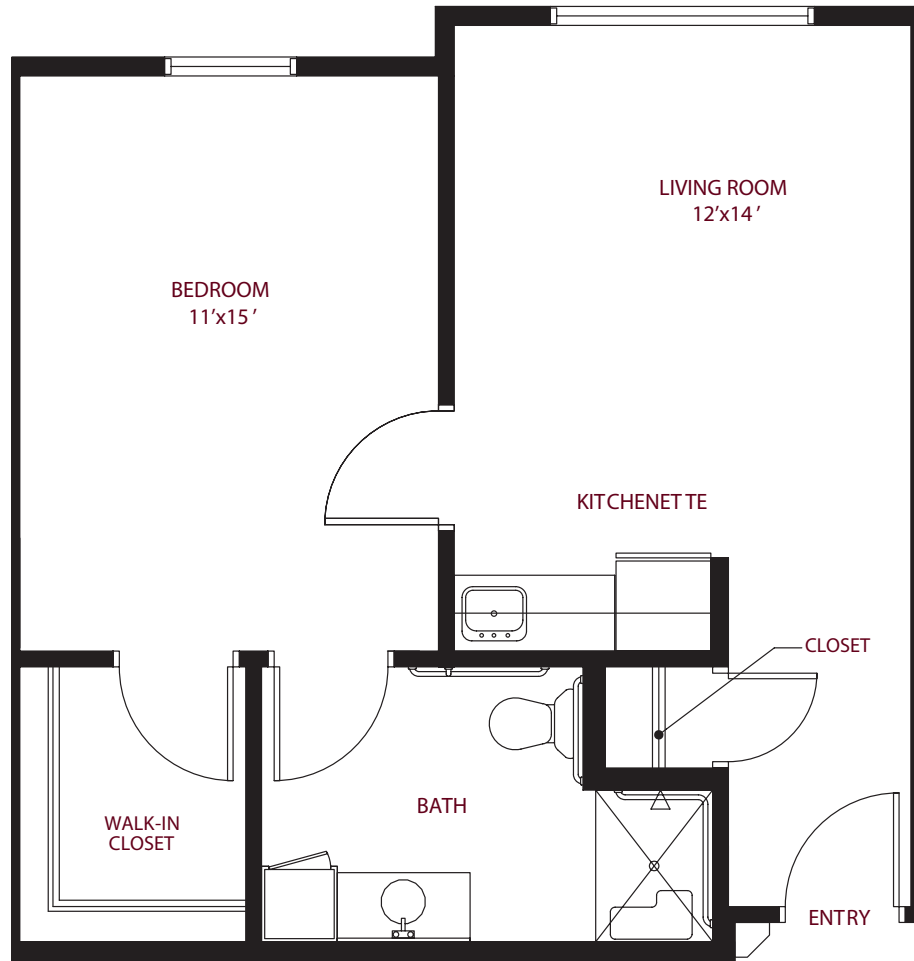

this is living!®

ONE BEDROOM/ONE BATH • UNIT F

*Assisted Living*

548 sq. ft.

this is living!®

TWO BEDROOM / ONE BATH • UNIT F4

*Assisted Living*

856 sq. ft.