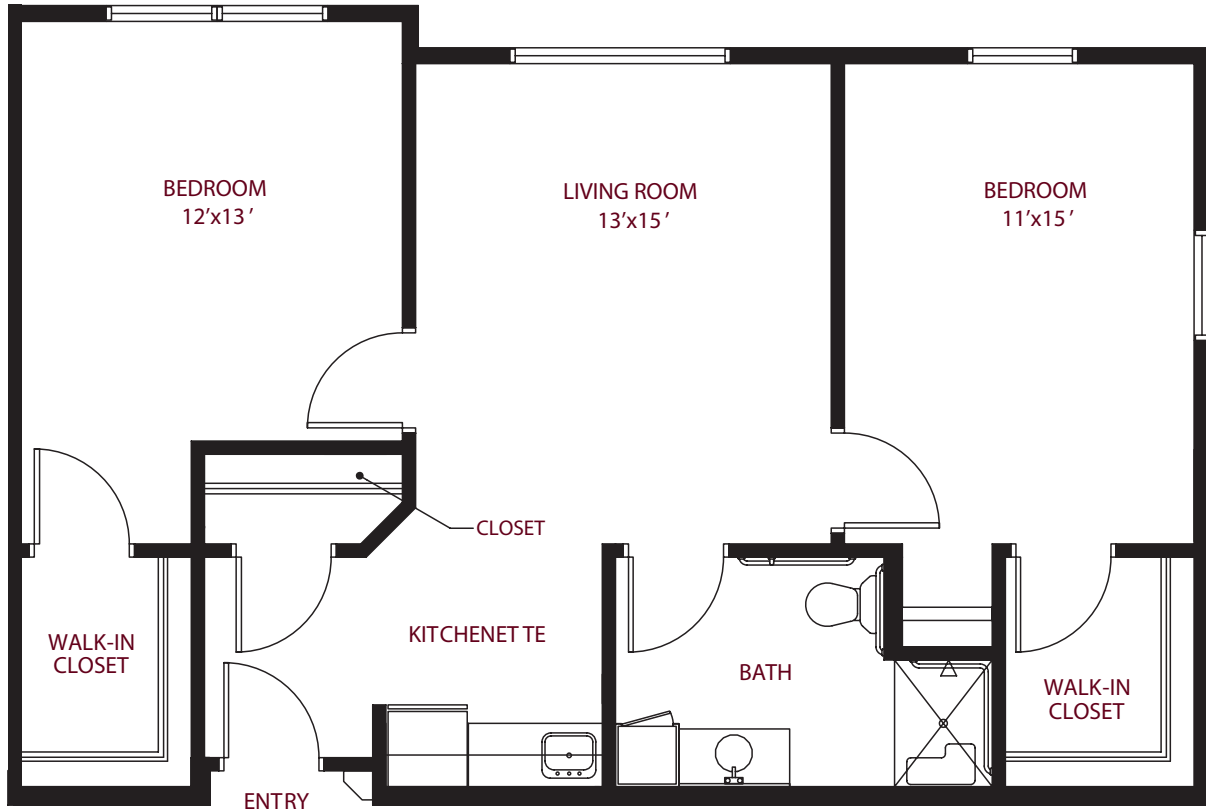

this is living!®

ONE BEDROOM/ONE BATH • UNIT F

*Assisted Living*

548 sq. ft.

this is living!®

TWO BEDROOM / ONE BATH • UNIT F4

*Assisted Living*

856 sq. ft.