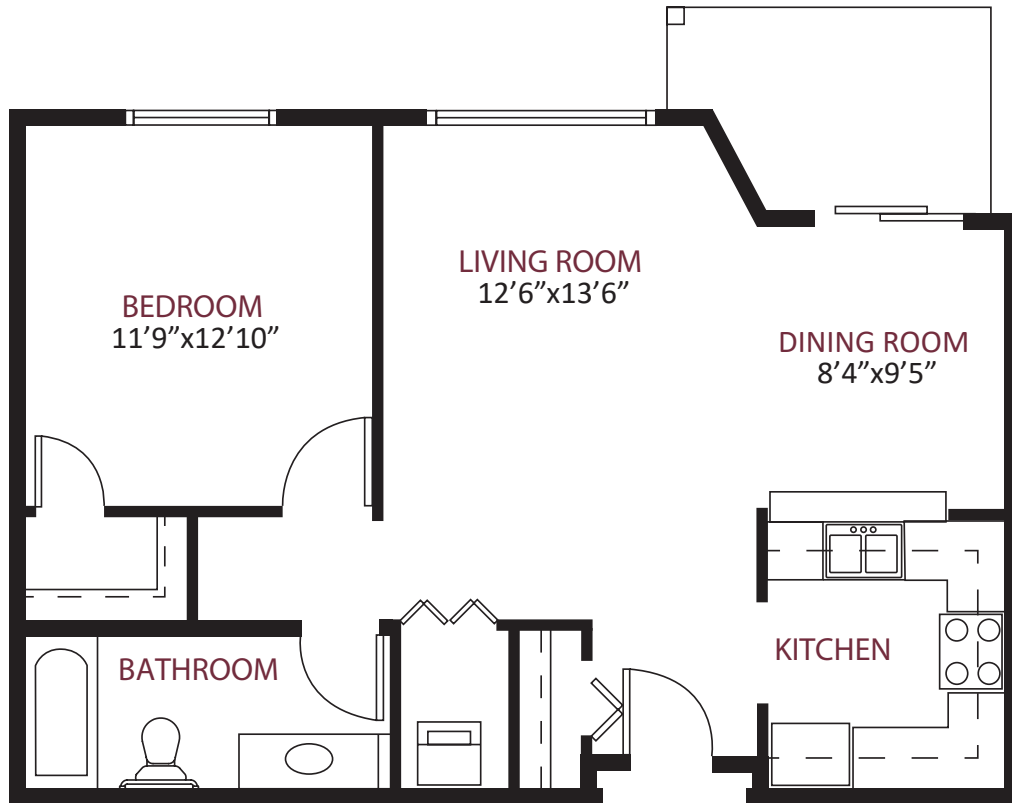

this is living!®

STUDIO

this is living!®

ONE BEDROOM/ONE BATH

575 square ft.

this is living!®

ONE BEDROOM/ONE BATH

775 square ft.

this is living!®

TWO BEDROOM / ONE & ONE HALF BATH

950 square ft.

this is living!®

TWO BEDROOM/ONE & ONE HALF BATH

980 square ft.

this is living!®

TWO BEDROOM DELUXE