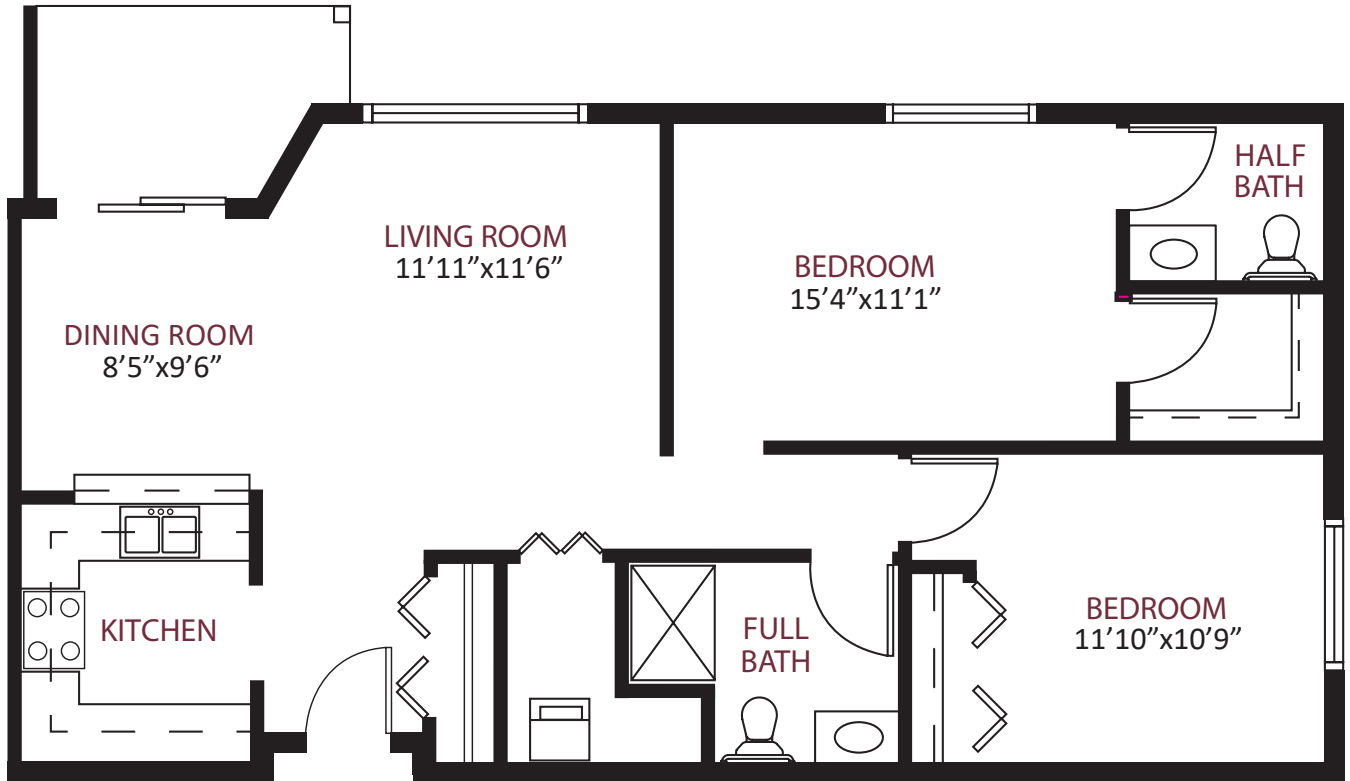

this is living!®

STUDIO

this is living!®

ONE BEDROOM/ONE BATH

575 square ft.

this is living!®

ONE BEDROOM/ONE BATH

775 square ft.

this is living!®

TWO BEDROOM / ONE & ONE HALF BATH

950 square ft.

this is living!®

TWO BEDROOM/ONE & ONE HALF BATH

980 square ft.

this is living!®

TWO BEDROOM DELUXE