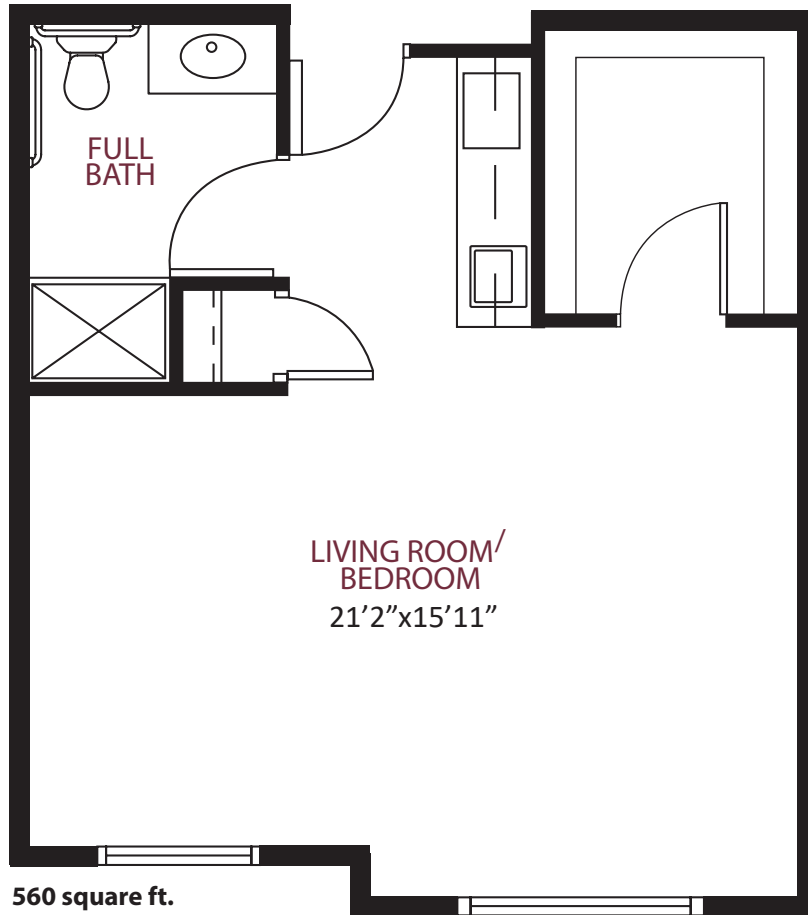

this is living!®

STUDIO

this is living!®

ONE BEDROOM/ONE BATH

575 square ft.

this is living!®

ONE BEDROOM/ONE BATH

775 square ft.

this is living!®

TWO BEDROOM / ONE & ONE HALF BATH

950 square ft.

this is living!®

TWO BEDROOM/ONE & ONE HALF BATH

980 square ft.

this is living!®

TWO BEDROOM DELUXE