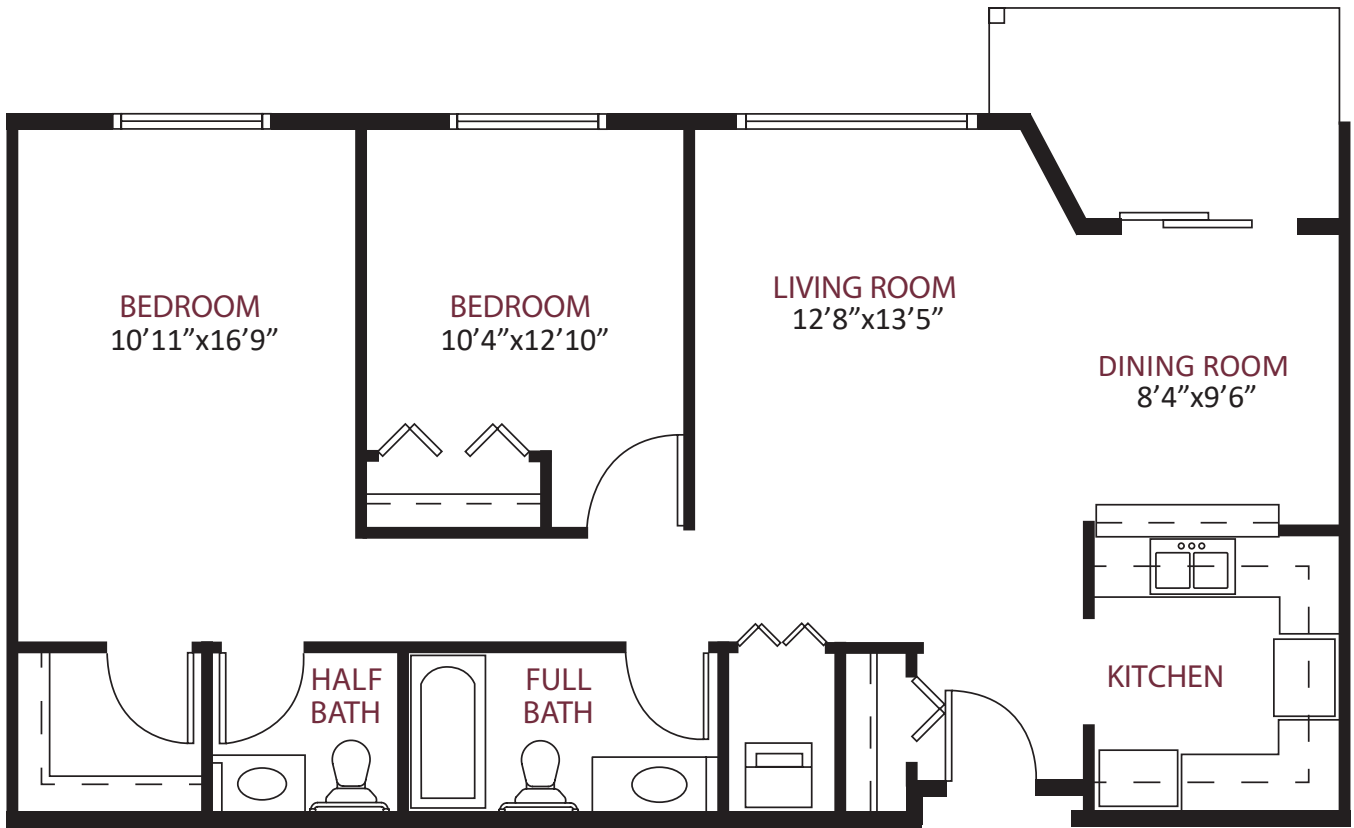

this is living!®

STUDIO

this is living!®

ONE BEDROOM/ONE BATH

575 square ft.

this is living!®

ONE BEDROOM/ONE BATH

775 square ft.

this is living!®

TWO BEDROOM / ONE & ONE HALF BATH

950 square ft.

this is living!®

TWO BEDROOM/ONE & ONE HALF BATH

980 square ft.

this is living!®

TWO BEDROOM DELUXE