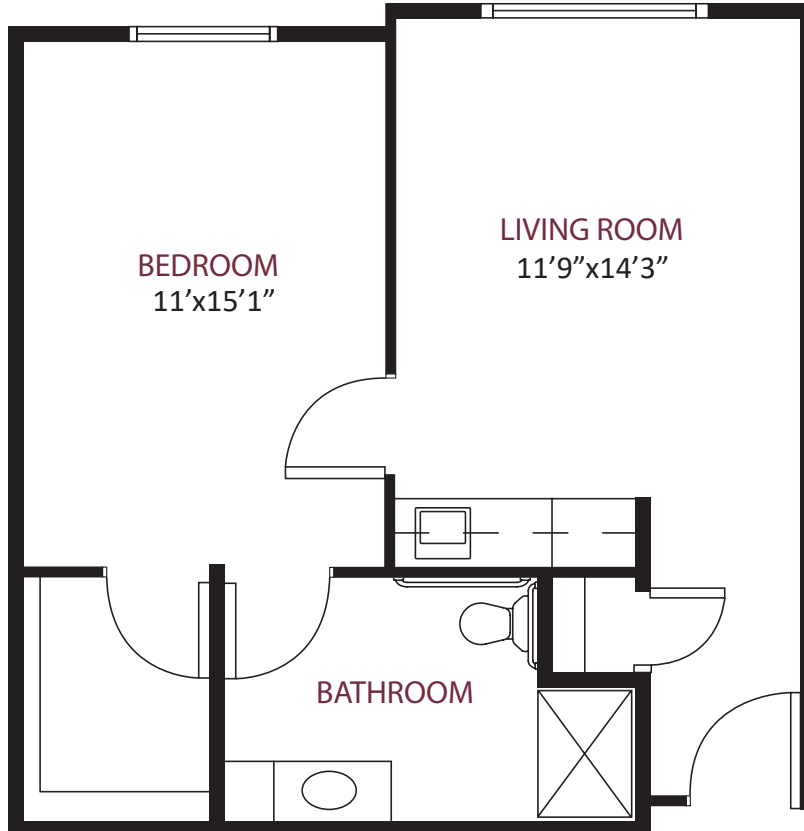

this is living!®

STUDIO

this is living!®

ONE BEDROOM/ONE BATH

575 square ft.

this is living!®

ONE BEDROOM/ONE BATH

775 square ft.

this is living!®

TWO BEDROOM / ONE & ONE HALF BATH

950 square ft.

this is living!®

TWO BEDROOM/ONE & ONE HALF BATH

980 square ft.

this is living!®

TWO BEDROOM DELUXE