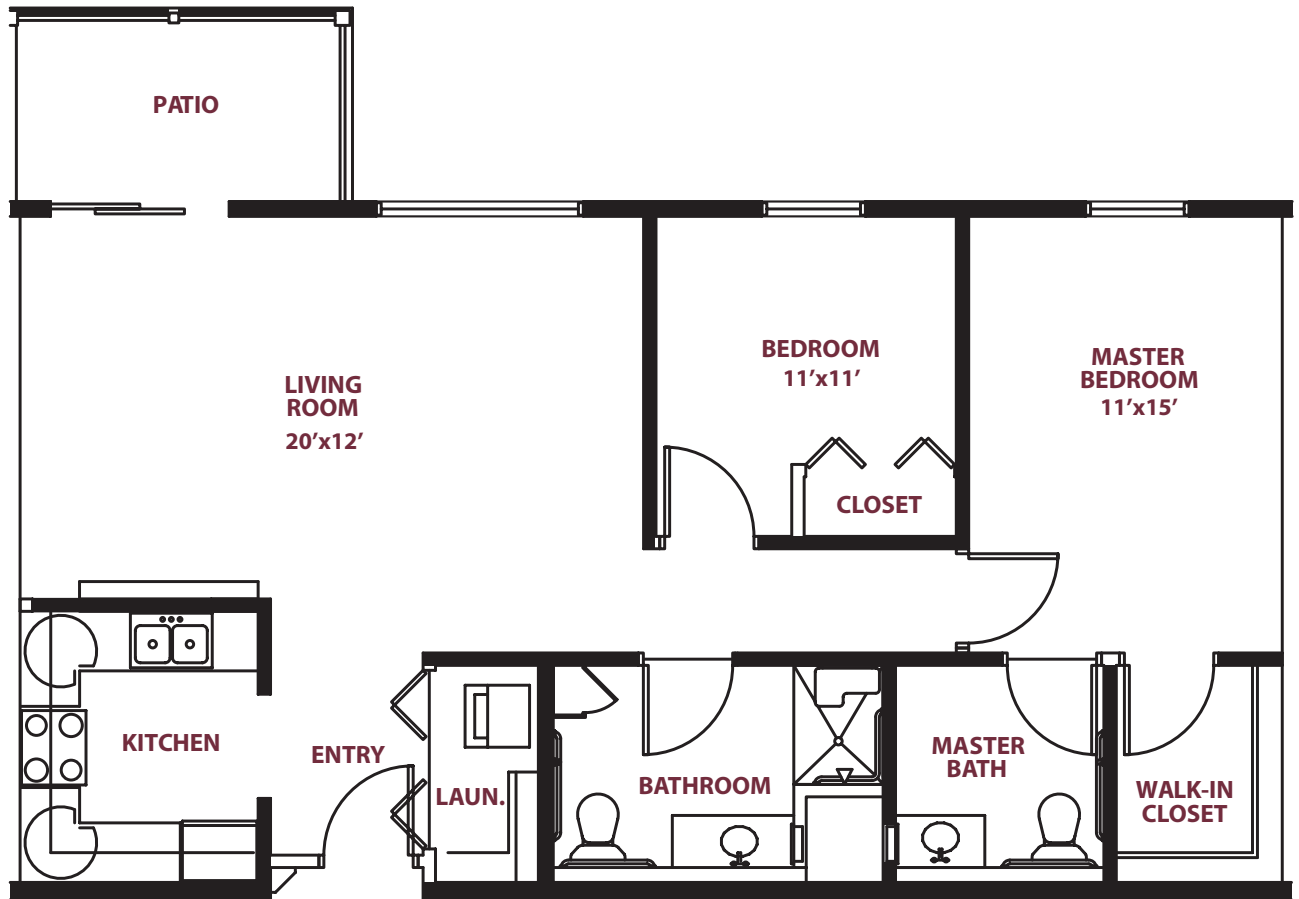

this is living!®

TWO BEDROOM / TWO BATH • UNIT A

Independent Living

this is living!®

ONE BEDROOM/ONE BATH • UNIT B

Independent Living

742 sq. ft.

this is living!®

TWO BEDROOM / ONE BATH • UNIT C

Independent Living

950 sq. ft.

this is living!®

TWO BEDROOM/TWO BATH • UNIT C2

Independent Living

950 SQ. FT.