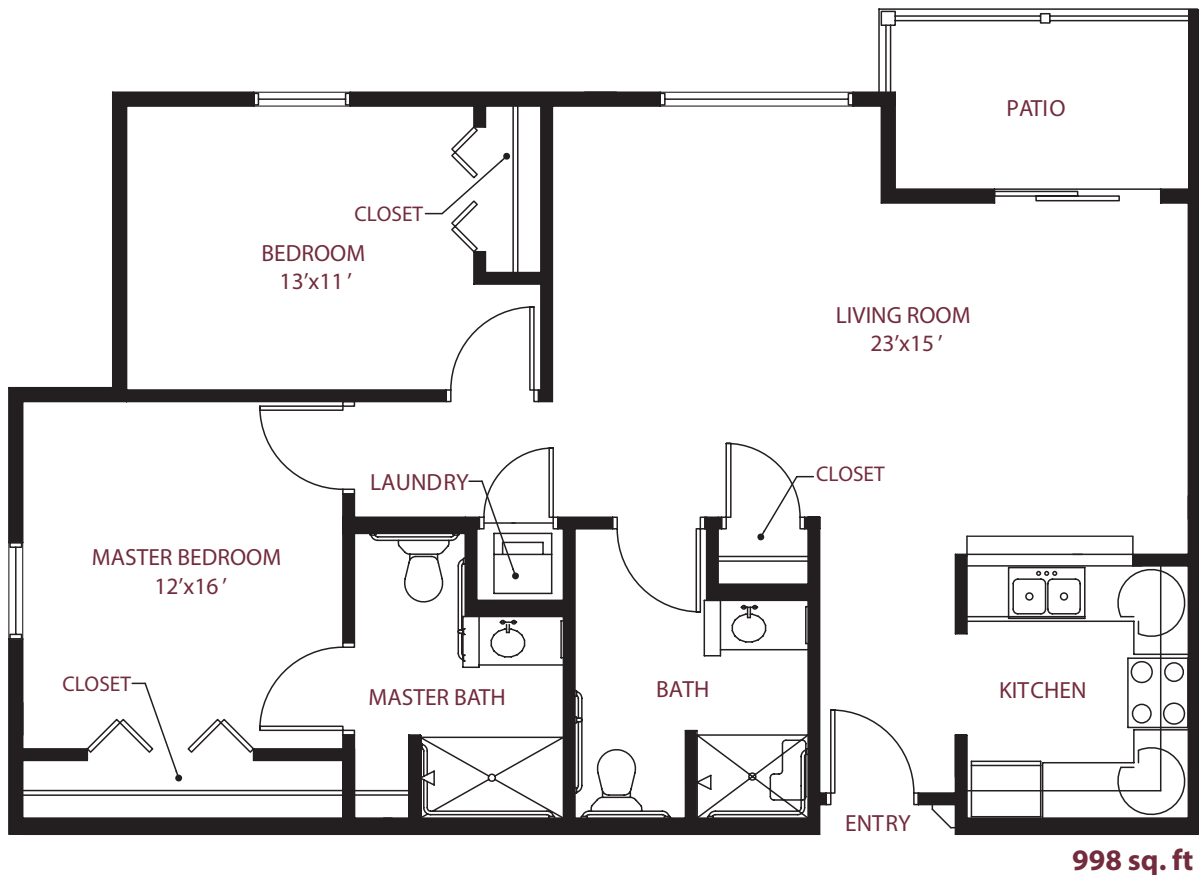

this is living!®

TWO BEDROOM / TWO BATH • UNIT A

Independent Living

this is living!®

ONE BEDROOM/ONE BATH • UNIT B

Independent Living

742 sq. ft.

this is living!®

TWO BEDROOM / ONE BATH • UNIT C

Independent Living

950 sq. ft.

this is living!®

TWO BEDROOM/TWO BATH • UNIT C2

Independent Living

950 SQ. FT.