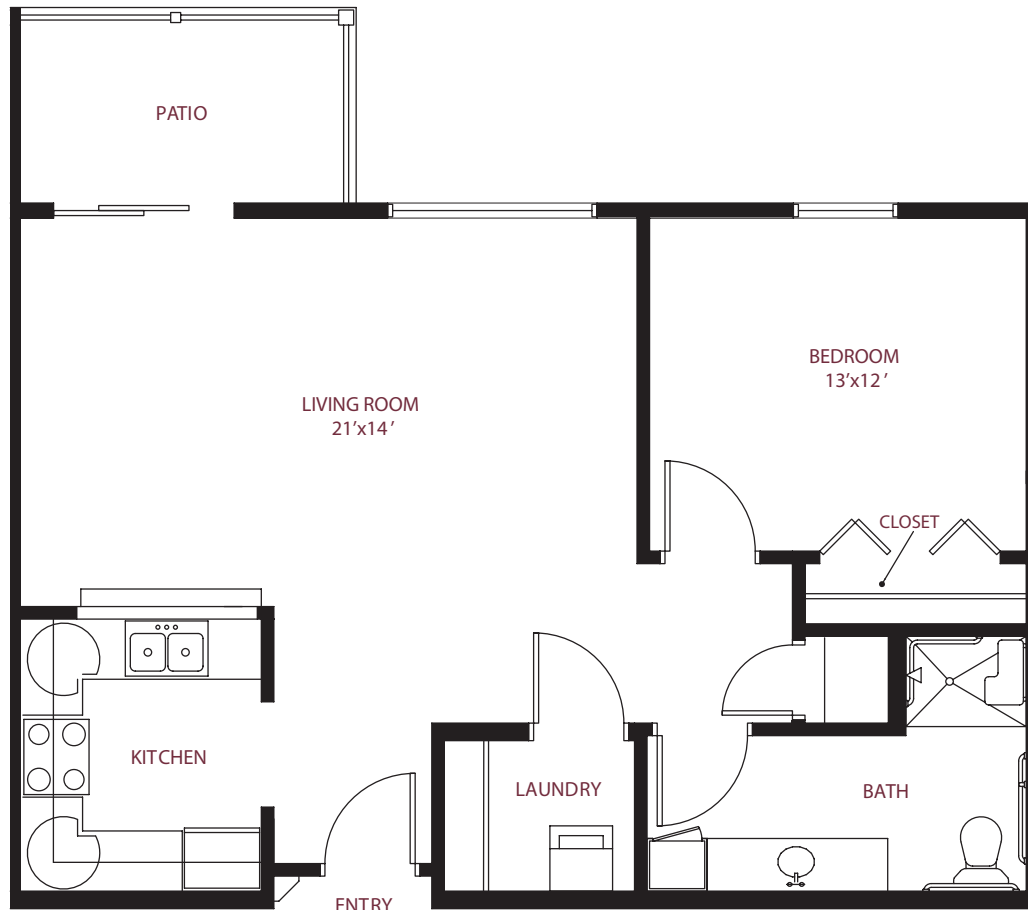

this is living!®

TWO BEDROOM / TWO BATH • UNIT A

Independent Living

this is living!®

ONE BEDROOM/ONE BATH • UNIT B

Independent Living

742 sq. ft.

this is living!®

TWO BEDROOM / ONE BATH • UNIT C

Independent Living

950 sq. ft.

this is living!®

TWO BEDROOM/TWO BATH • UNIT C2

Independent Living

950 SQ. FT.