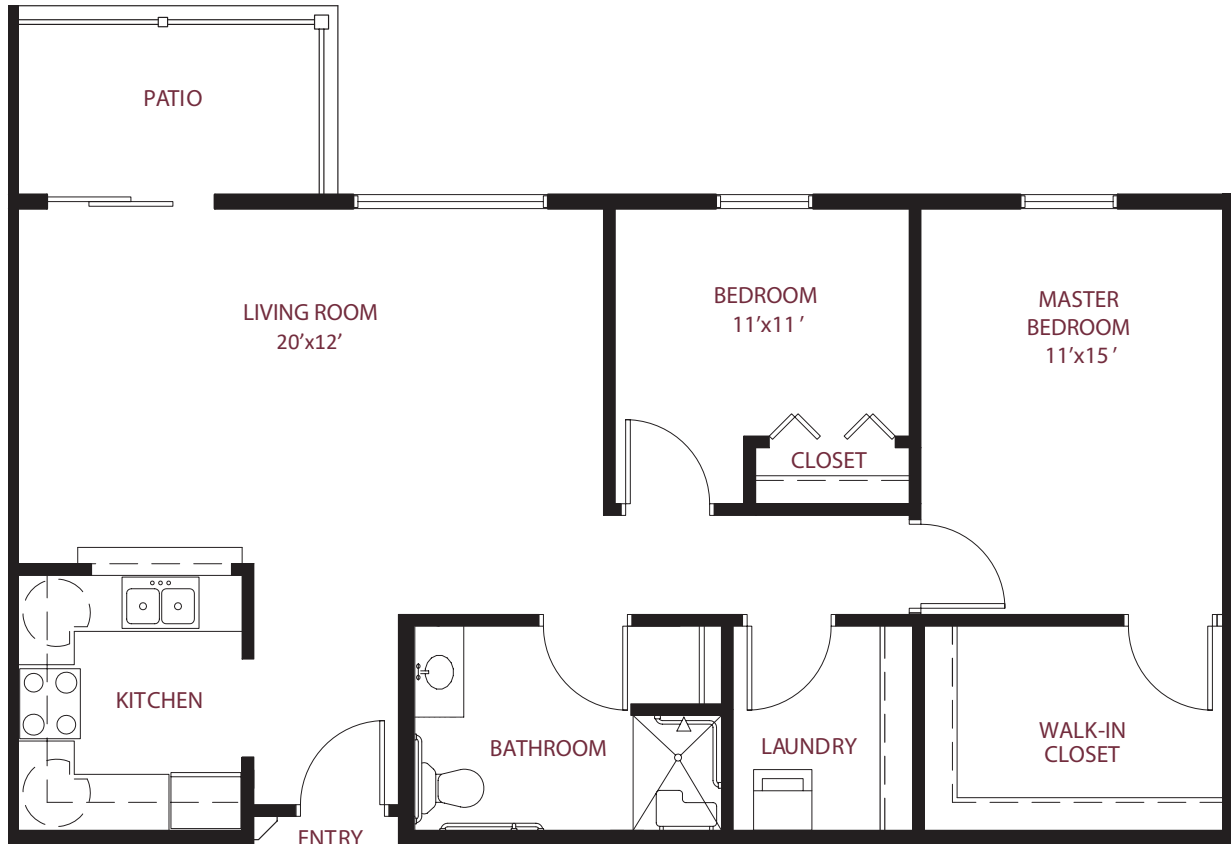

this is living!®

TWO BEDROOM / TWO BATH • UNIT A

Independent Living

this is living!®

ONE BEDROOM/ONE BATH • UNIT B

Independent Living

742 sq. ft.

this is living!®

TWO BEDROOM / ONE BATH • UNIT C

Independent Living

950 sq. ft.

this is living!®

TWO BEDROOM/TWO BATH • UNIT C2

Independent Living

950 SQ. FT.