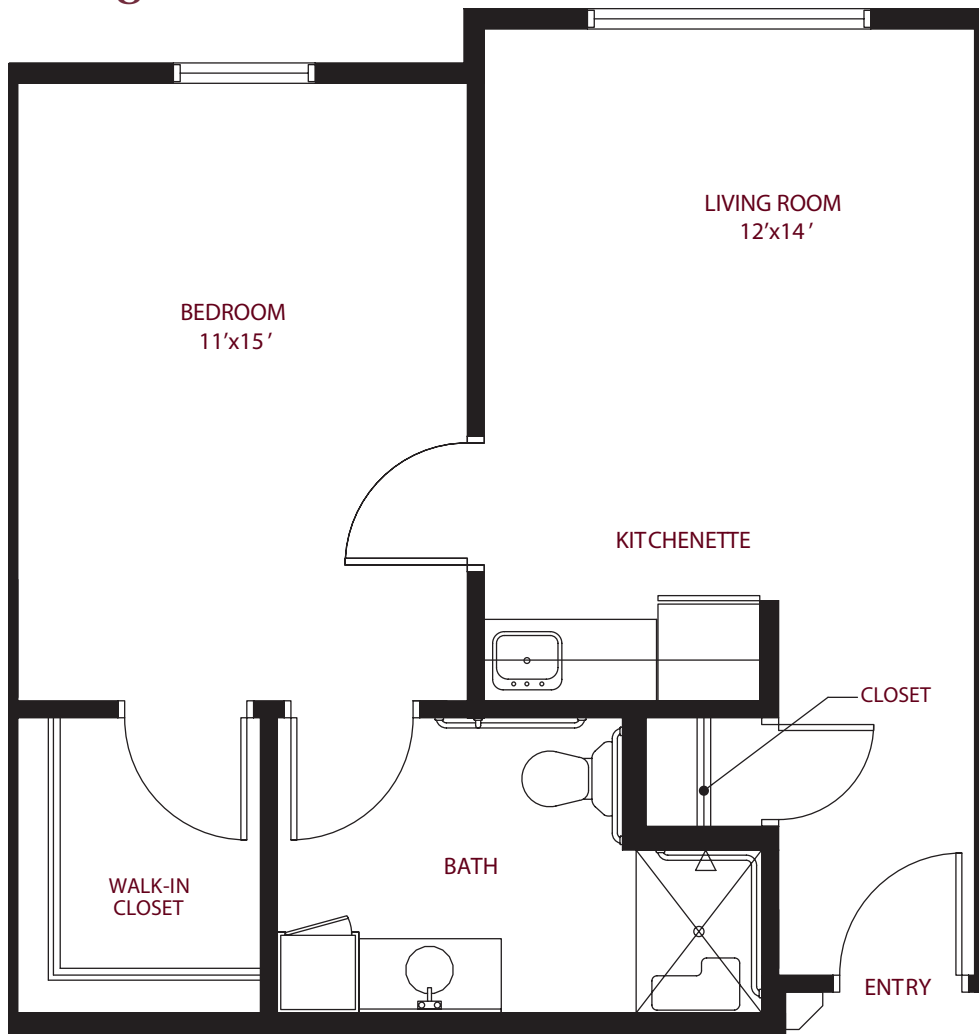

this is living!®

ONE BEDROOM / ONE BATH • UNIT F

Assisted Living

548 sq. ft.

this is living!®

PRIMROSE
RETIREMENT COMMUNITIES

TWO BEDROOM/ONE BATH • UNIT F4

Assisted Living

856 sq. ft.