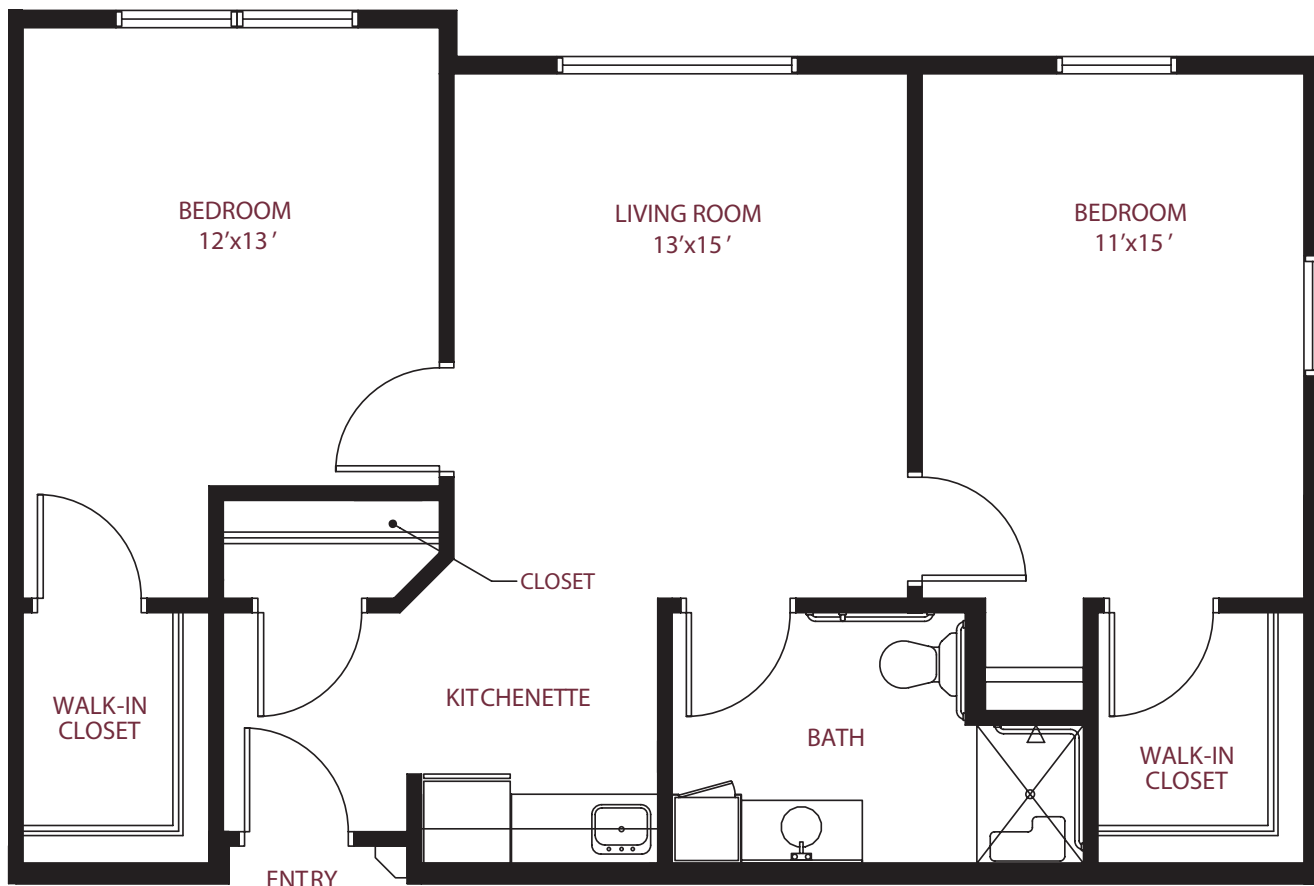

this is living!®

ONE BEDROOM / ONE BATH • UNIT F

Assisted Living

548 sq. ft.

this is living!®

PRIMROSE
RETIREMENT COMMUNITIES

TWO BEDROOM/ONE BATH • UNIT F4

Assisted Living

856 sq. ft.