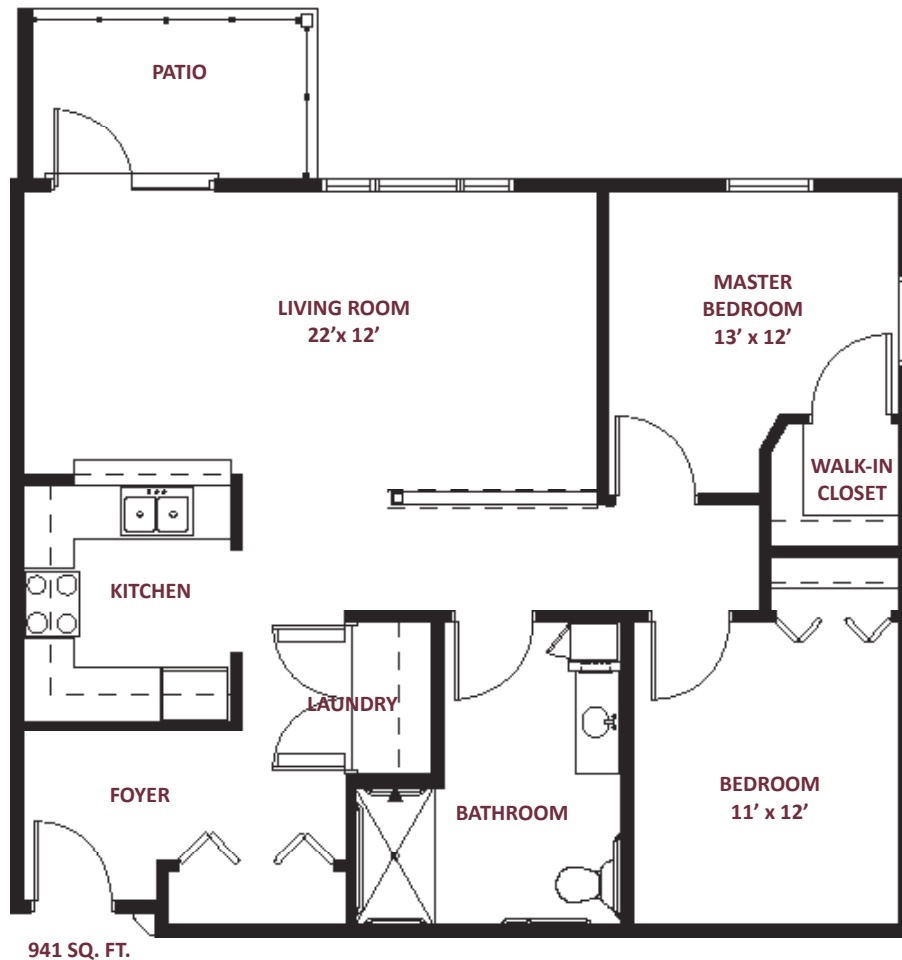

this is living!®

TWO BEDROOM/ONE BATH • UNIT A

Independent Living

this is living!®

ONE BEDROOM/ONE BATH • UNIT B O R E (HANDICAP)

Independent Living

707 SQ. FT.

this is living!®

TWO BEDROOM/ONE BATH • UNIT C

Independent Living

936 Sq. Ft.

this is living!®

TWO BEDROOM / ONE BATH • UNIT D

Independent Living

this is living!®

ONE BEDROOM/ONE BATH • UNIT G

Independent Living

908 Sq. Ft.

this is living!®

TWO BEDROOM/TWO BATH • UNIT K

Independent Living

1511 Sq. Ft.