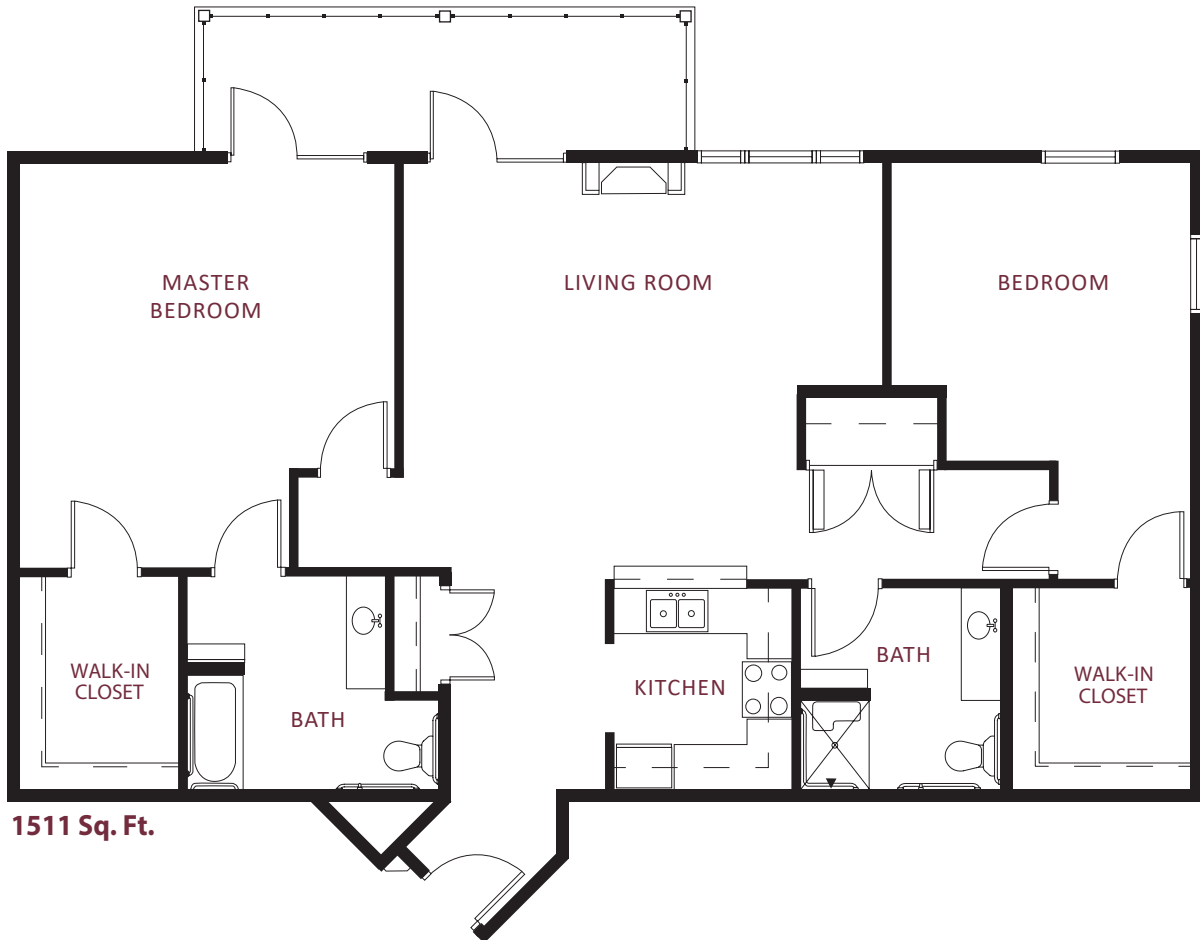

this is living!®

TWO BEDROOM/ONE BATH • UNIT A

Independent Living

this is living!®

ONE BEDROOM/ONE BATH • UNIT B O R E (HANDICAP)

Independent Living

707 SQ. FT.

this is living!®

TWO BEDROOM/ONE BATH • UNIT C

Independent Living

936 Sq. Ft.

this is living!®

TWO BEDROOM / ONE BATH • UNIT D

Independent Living

this is living!®

ONE BEDROOM/ONE BATH • UNIT G

Independent Living

908 Sq. Ft.

this is living!®

TWO BEDROOM/TWO BATH • UNIT K

Independent Living

1511 Sq. Ft.