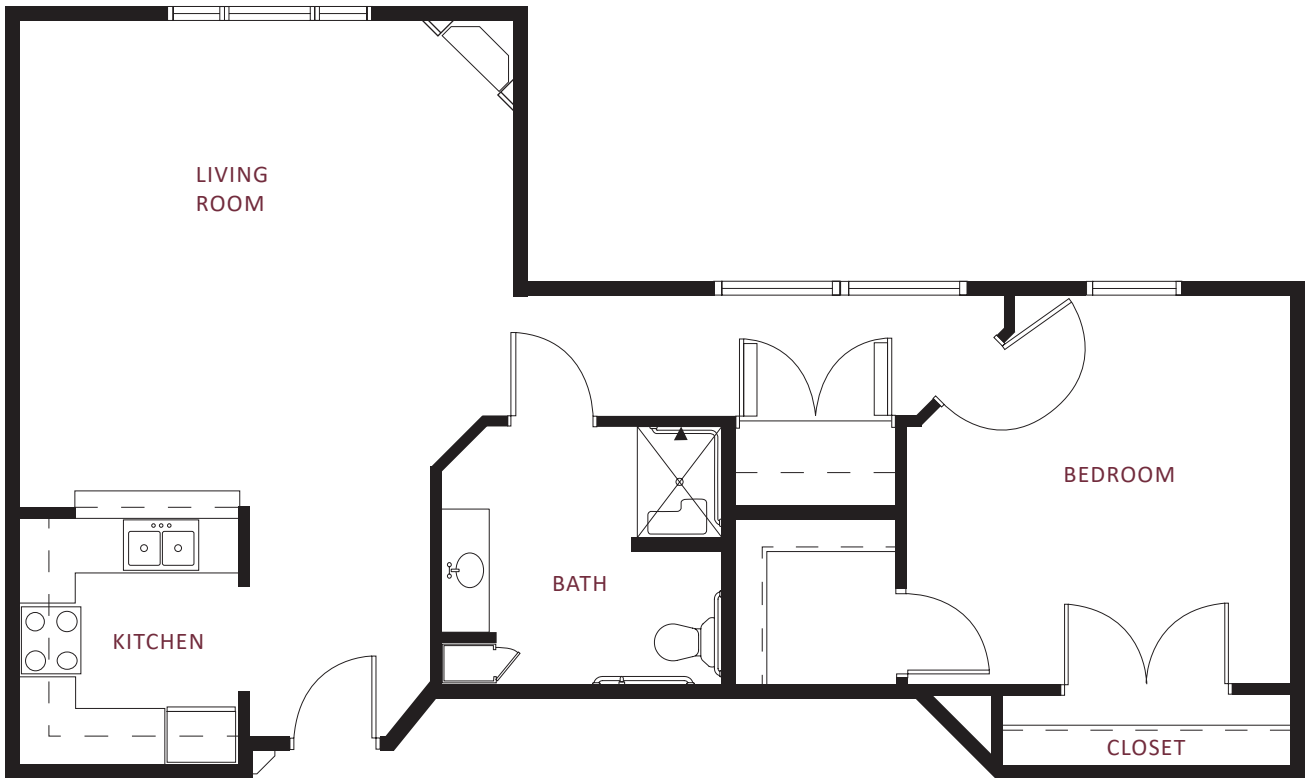

this is living!®

TWO BEDROOM/ONE BATH • UNIT A

Independent Living

this is living!®

ONE BEDROOM/ONE BATH • UNIT B O R E (HANDICAP)

Independent Living

707 SQ. FT.

this is living!®

TWO BEDROOM/ONE BATH • UNIT C

Independent Living

936 Sq. Ft.

this is living!®

TWO BEDROOM / ONE BATH • UNIT D

Independent Living

this is living!®

ONE BEDROOM/ONE BATH • UNIT G

Independent Living

908 Sq. Ft.

this is living!®

TWO BEDROOM/TWO BATH • UNIT K

Independent Living

1511 Sq. Ft.