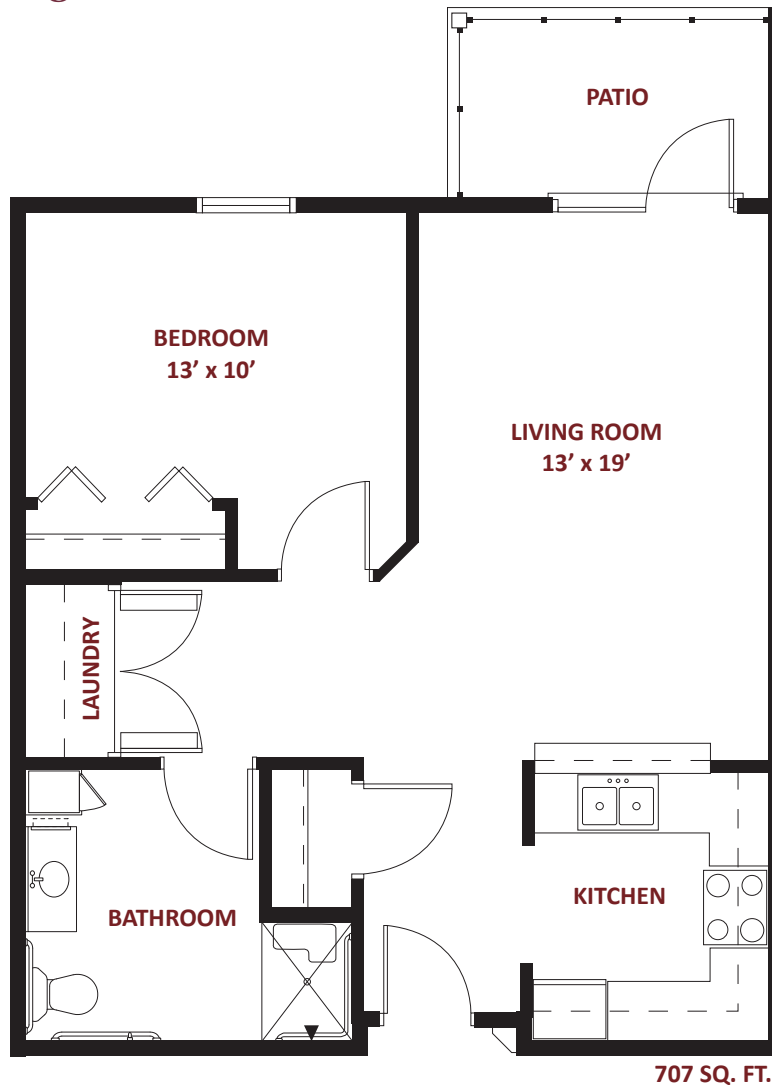

this is living!®

TWO BEDROOM/ONE BATH • UNIT A

Independent Living

this is living!®

ONE BEDROOM/ONE BATH • UNIT B O R E (HANDICAP)

Independent Living

707 SQ. FT.

this is living!®

TWO BEDROOM/ONE BATH • UNIT C

Independent Living

936 Sq. Ft.

this is living!®

TWO BEDROOM / ONE BATH • UNIT D

Independent Living

this is living!®

ONE BEDROOM/ONE BATH • UNIT G

Independent Living

908 Sq. Ft.

this is living!®

TWO BEDROOM/TWO BATH • UNIT K

Independent Living

1511 Sq. Ft.