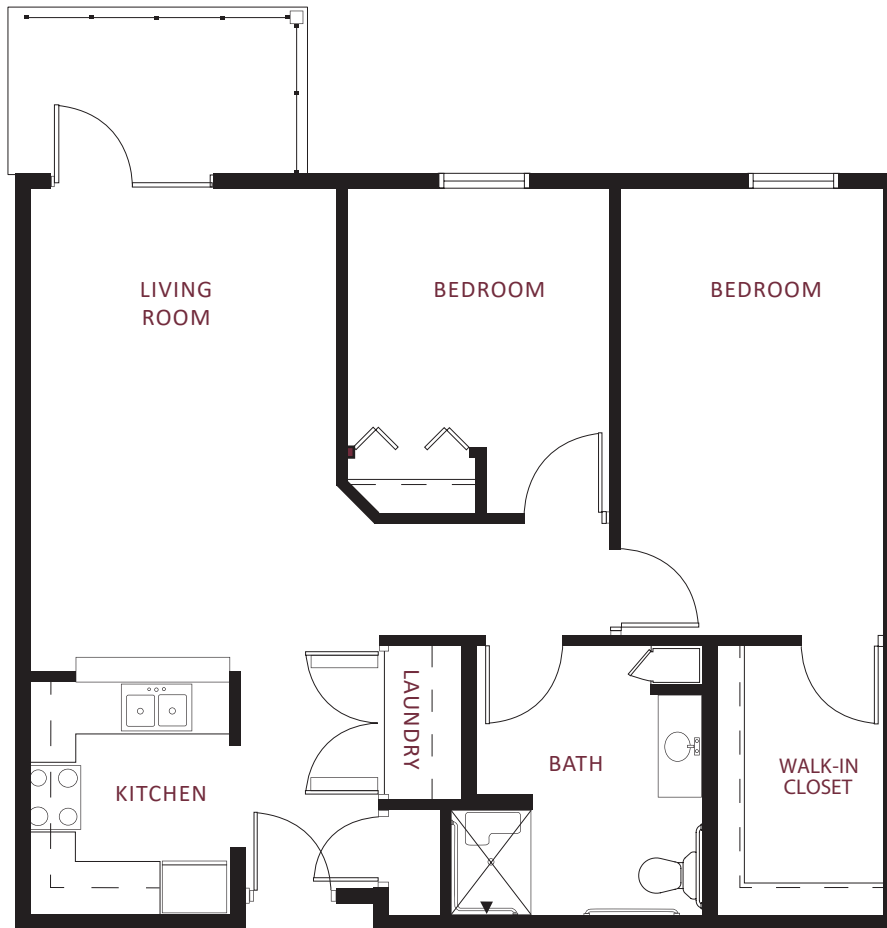

this is living!®

TWO BEDROOM/ONE BATH • UNIT A

Independent Living

this is living!®

ONE BEDROOM/ONE BATH • UNIT B O R E (HANDICAP)

Independent Living

707 SQ. FT.

this is living!®

TWO BEDROOM/ONE BATH • UNIT C

Independent Living

936 Sq. Ft.

this is living!®

TWO BEDROOM / ONE BATH • UNIT D

Independent Living

this is living!®

ONE BEDROOM/ONE BATH • UNIT G

Independent Living

908 Sq. Ft.

this is living!®

TWO BEDROOM/TWO BATH • UNIT K

Independent Living

1511 Sq. Ft.