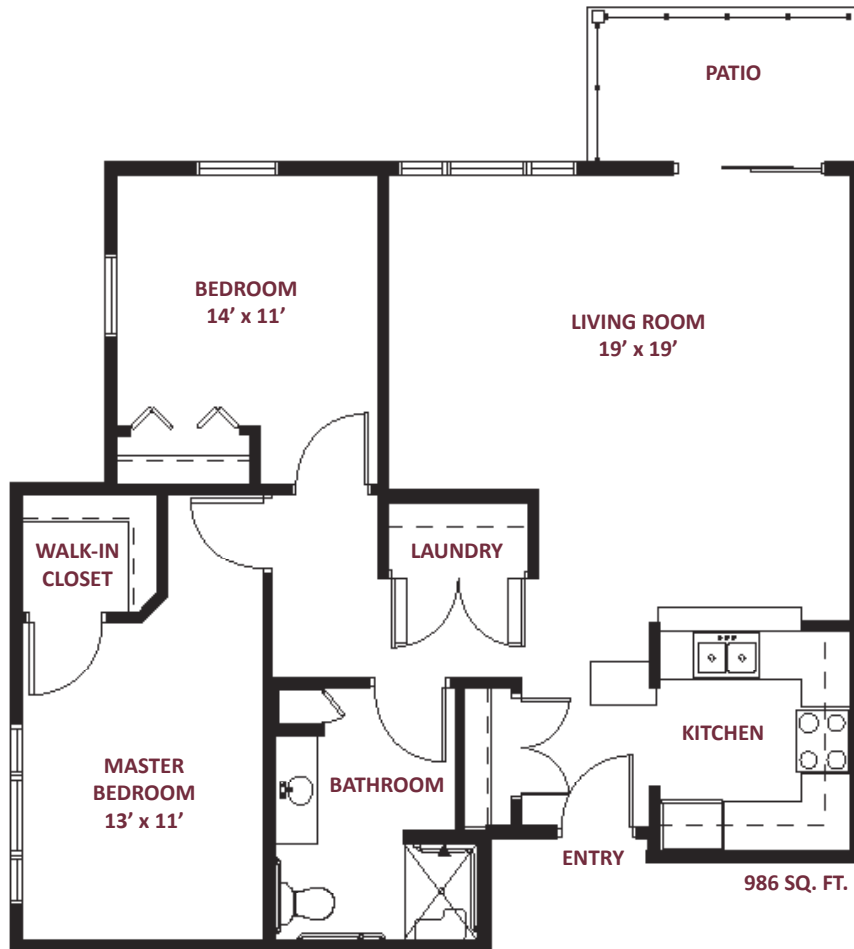

this is living!®

TWO BEDROOM/ONE BATH • UNIT A

Independent Living

this is living!®

ONE BEDROOM/ONE BATH • UNIT B O R E (HANDICAP)

Independent Living

707 SQ. FT.

this is living!®

TWO BEDROOM/ONE BATH • UNIT C

Independent Living

936 Sq. Ft.

this is living!®

TWO BEDROOM / ONE BATH • UNIT D

Independent Living

this is living!®

ONE BEDROOM/ONE BATH • UNIT G

Independent Living

908 Sq. Ft.

this is living!®

TWO BEDROOM/TWO BATH • UNIT K

Independent Living

1511 Sq. Ft.