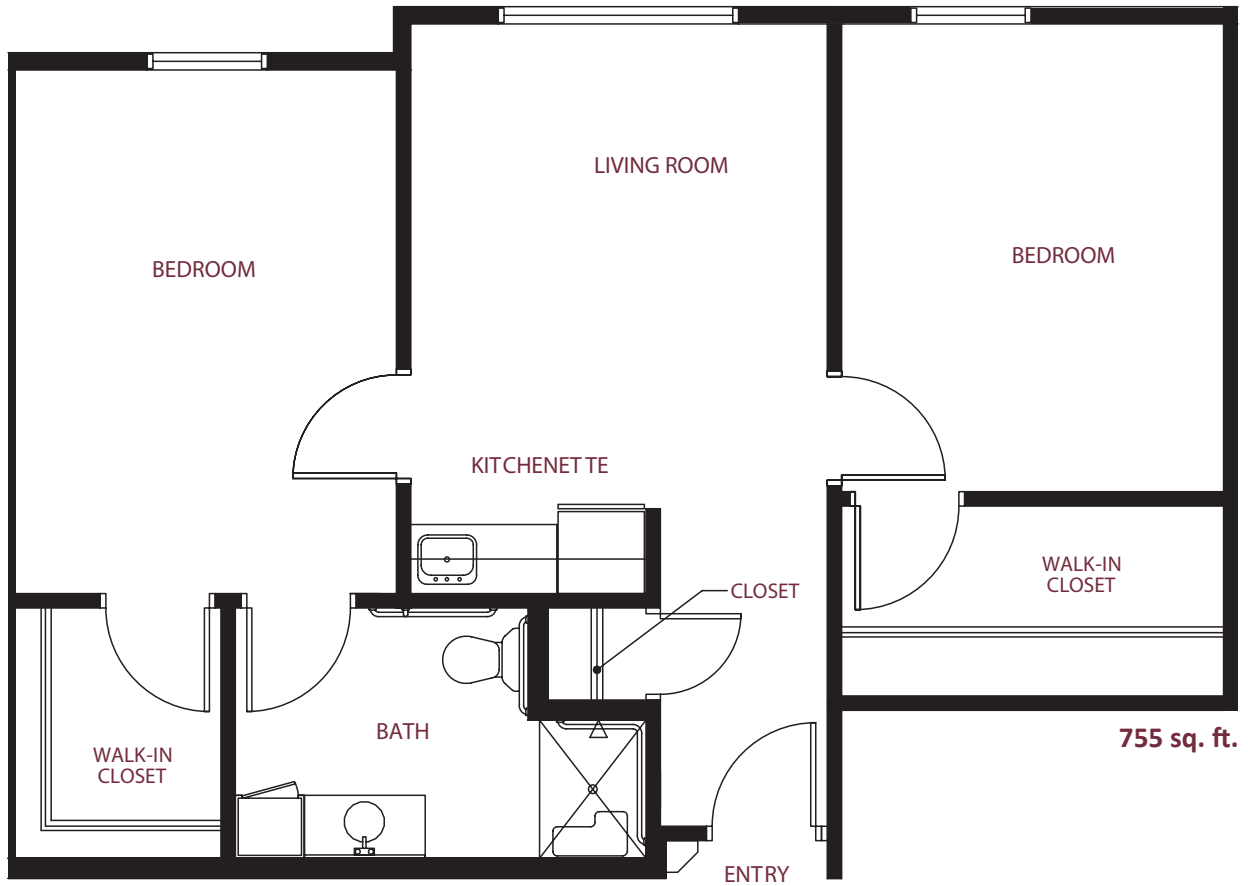

this is living!®

ONE BEDROOM/ONE BATH • UNIT F

Assisted Living

this is living!®

TWO BEDROOM/ONE BATH • UNIT F1

Assisted Living

this is living!®

TWO BEDROOM/ONE BATH • UNIT F4

Assisted Living

986 sq. ft.