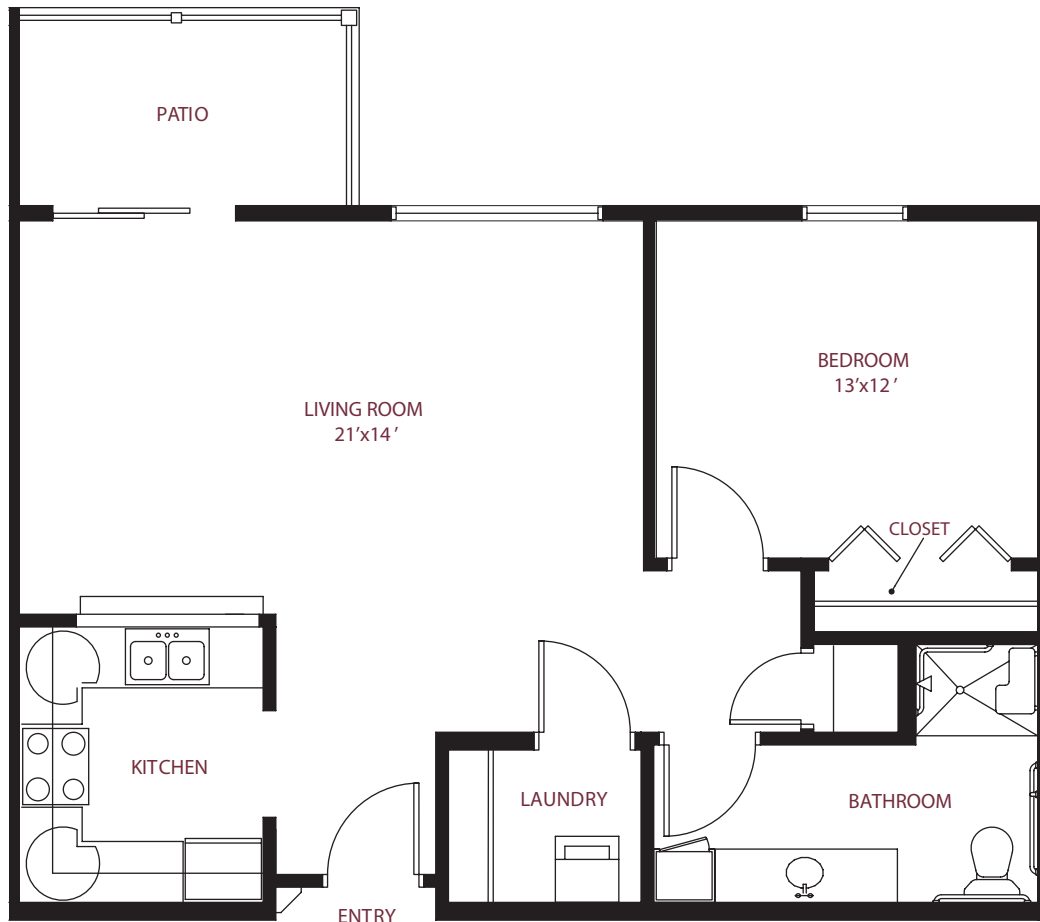

this is living!®

TWO BEDROOM/TWO BATH • UNIT A

Independent Living

this is living!®

PRIMROSE
RETIREMENT COMMUNITIES

TWO BEDROOM/TWO BATH • UNIT A1

Independent Living

this is living!®

PRIMROSE
RETIREMENT COMMUNITIES

ONE BEDROOM/ONE BATH • UNIT B

Independent Living

742 sq. ft.

this is living!®

TWO BEDROOM / ONE BATH • UNIT C1

Independent Living

this is living!®

TWO BEDROOM / 1.5 BATH • UNIT C2

Independent Living

950 sq. ft.

this is living!®

TWO BEDROOM / ONE BATH • UNIT D

Independent Living

this is living!®

PRIMROSE
RETIREMENT COMMUNITIES

ONE BEDROOM/ONE BATH • UNIT E

Independent Living

725 sq. ft.