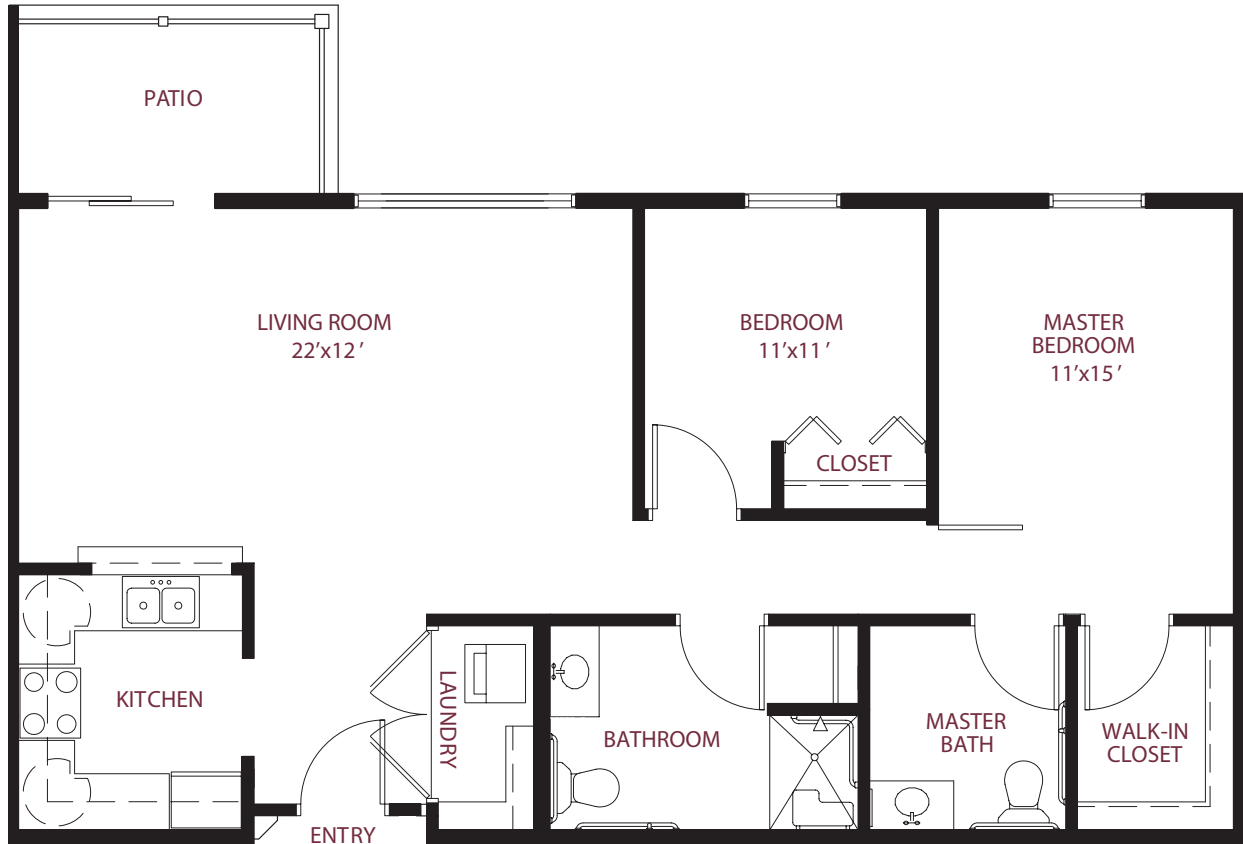

PRIMROSE
RETIREMENT COMMUNITIES

ONE BEDROOM/ONE BATH • UNIT B

Independent Living

742 sq. ft.

this is living!®

TWO BEDROOM / ONE BATH • UNIT C1

Independent Living

this is living!®

TWO BEDROOM / 1.5 BATH • UNIT C2

Independent Living

950 sq. ft.

this is living!®

TWO BEDROOM / ONE BATH • UNIT D

Independent Living

this is living!®

PRIMROSE
RETIREMENT COMMUNITIES

ONE BEDROOM/ONE BATH • UNIT E

Independent Living

725 sq. ft.