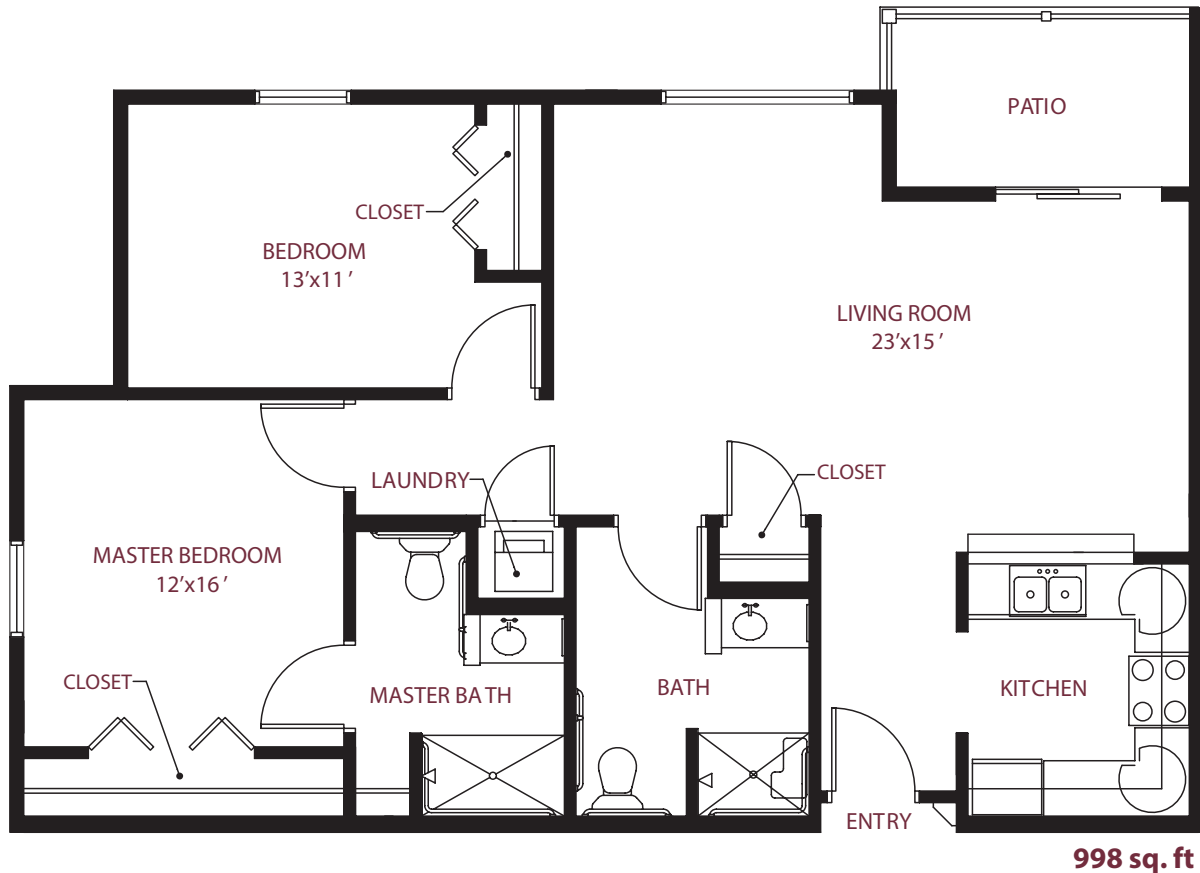

this is living!®

TWO BEDROOM/TWO BATH • UNIT A

Independent Living

this is living!®

PRIMROSE
RETIREMENT COMMUNITIES

TWO BEDROOM/TWO BATH • UNIT A1

Independent Living

this is living!®

PRIMROSE
RETIREMENT COMMUNITIES

ONE BEDROOM/ONE BATH • UNIT B

Independent Living

742 sq. ft.

this is living!®

TWO BEDROOM / ONE BATH • UNIT C1

Independent Living

this is living!®

TWO BEDROOM / 1.5 BATH • UNIT C2

Independent Living

950 sq. ft.

this is living!®

TWO BEDROOM / ONE BATH • UNIT D

Independent Living

this is living!®

PRIMROSE
RETIREMENT COMMUNITIES

ONE BEDROOM/ONE BATH • UNIT E

Independent Living

725 sq. ft.