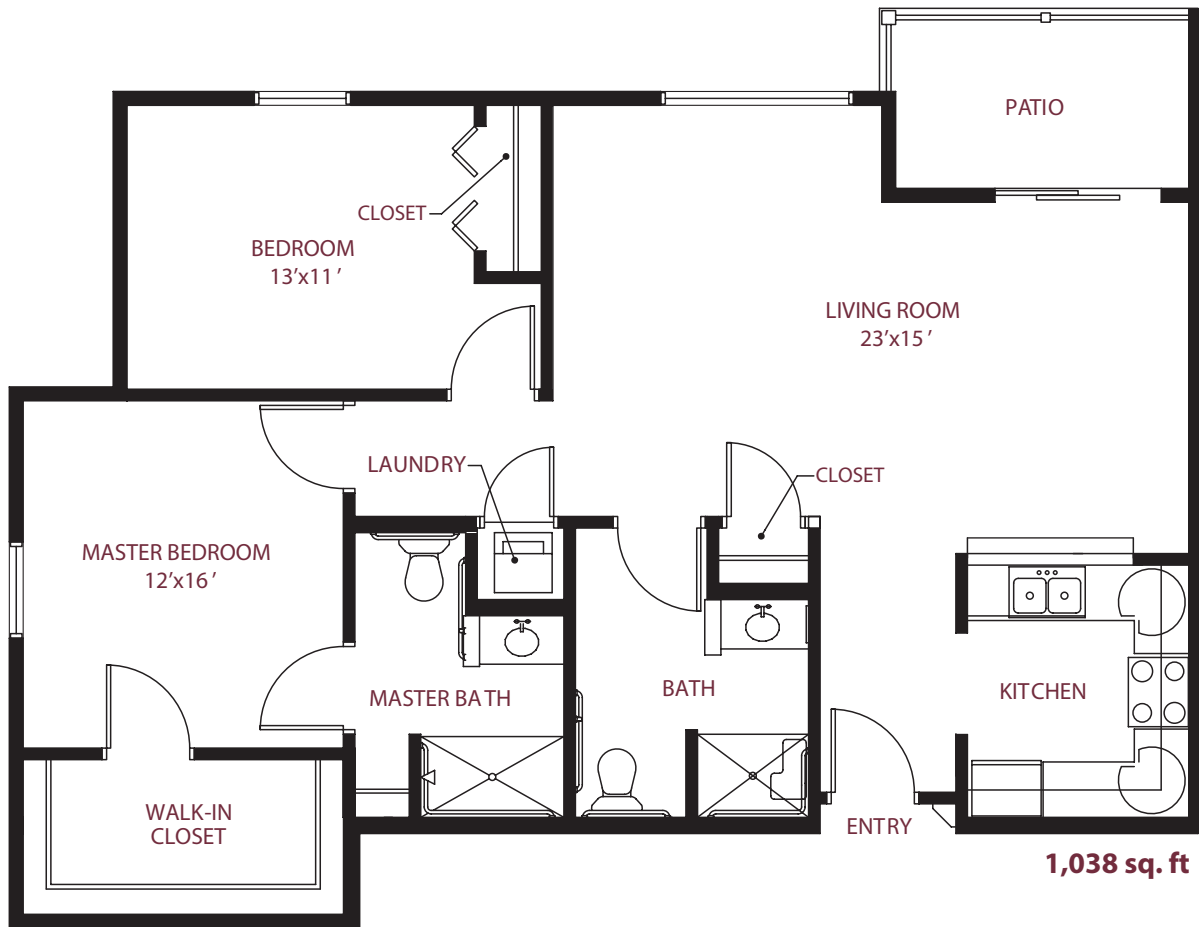

this is living!®

TWO BEDROOM/TWO BATH • UNIT A

Independent Living

this is living!®

PRIMROSE
RETIREMENT COMMUNITIES

TWO BEDROOM/TWO BATH • UNIT A1

Independent Living

this is living!®

PRIMROSE
RETIREMENT COMMUNITIES

ONE BEDROOM/ONE BATH • UNIT B

Independent Living

742 sq. ft.

this is living!®

TWO BEDROOM / ONE BATH • UNIT C1

Independent Living

this is living!®

TWO BEDROOM / 1.5 BATH • UNIT C2

Independent Living

950 sq. ft.

this is living!®

TWO BEDROOM / ONE BATH • UNIT D

Independent Living

this is living!®

PRIMROSE
RETIREMENT COMMUNITIES

ONE BEDROOM/ONE BATH • UNIT E

Independent Living

725 sq. ft.