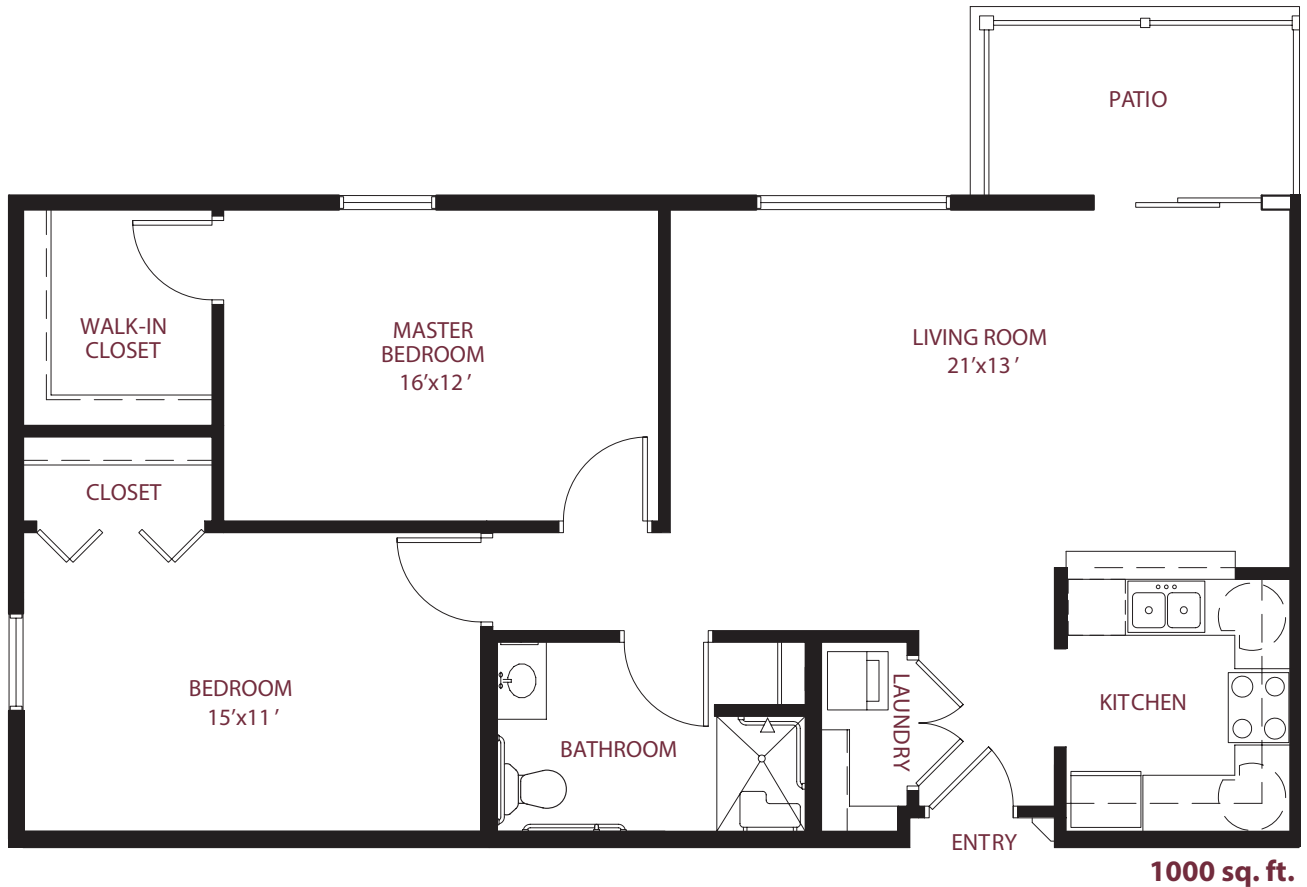

PRIMROSE
RETIREMENT COMMUNITIES

ONE BEDROOM/ONE BATH • UNIT B

Independent Living

742 sq. ft.

this is living!®

TWO BEDROOM / ONE BATH • UNIT C1

Independent Living

this is living!®

TWO BEDROOM / 1.5 BATH • UNIT C2

Independent Living

950 sq. ft.

this is living!®

TWO BEDROOM / ONE BATH • UNIT D

Independent Living

this is living!®

PRIMROSE
RETIREMENT COMMUNITIES

ONE BEDROOM/ONE BATH • UNIT E

Independent Living

725 sq. ft.