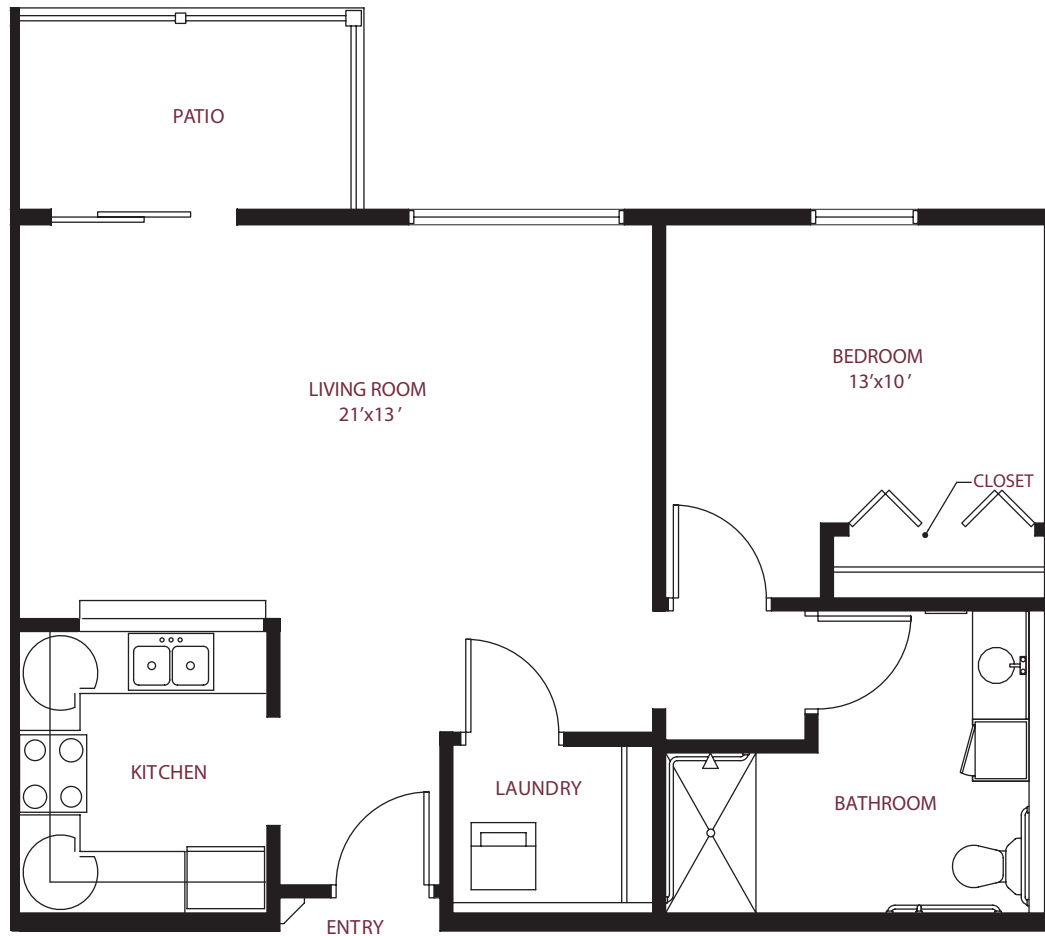

PRIMROSE
RETIREMENT COMMUNITIES

ONE BEDROOM/ONE BATH • UNIT B

Independent Living

742 sq. ft.

this is living!®

TWO BEDROOM / ONE BATH • UNIT C1

Independent Living

this is living!®

TWO BEDROOM / 1.5 BATH • UNIT C2

Independent Living

950 sq. ft.

this is living!®

TWO BEDROOM / ONE BATH • UNIT D

Independent Living

this is living!®

PRIMROSE
RETIREMENT COMMUNITIES

ONE BEDROOM/ONE BATH • UNIT E

Independent Living

725 sq. ft.