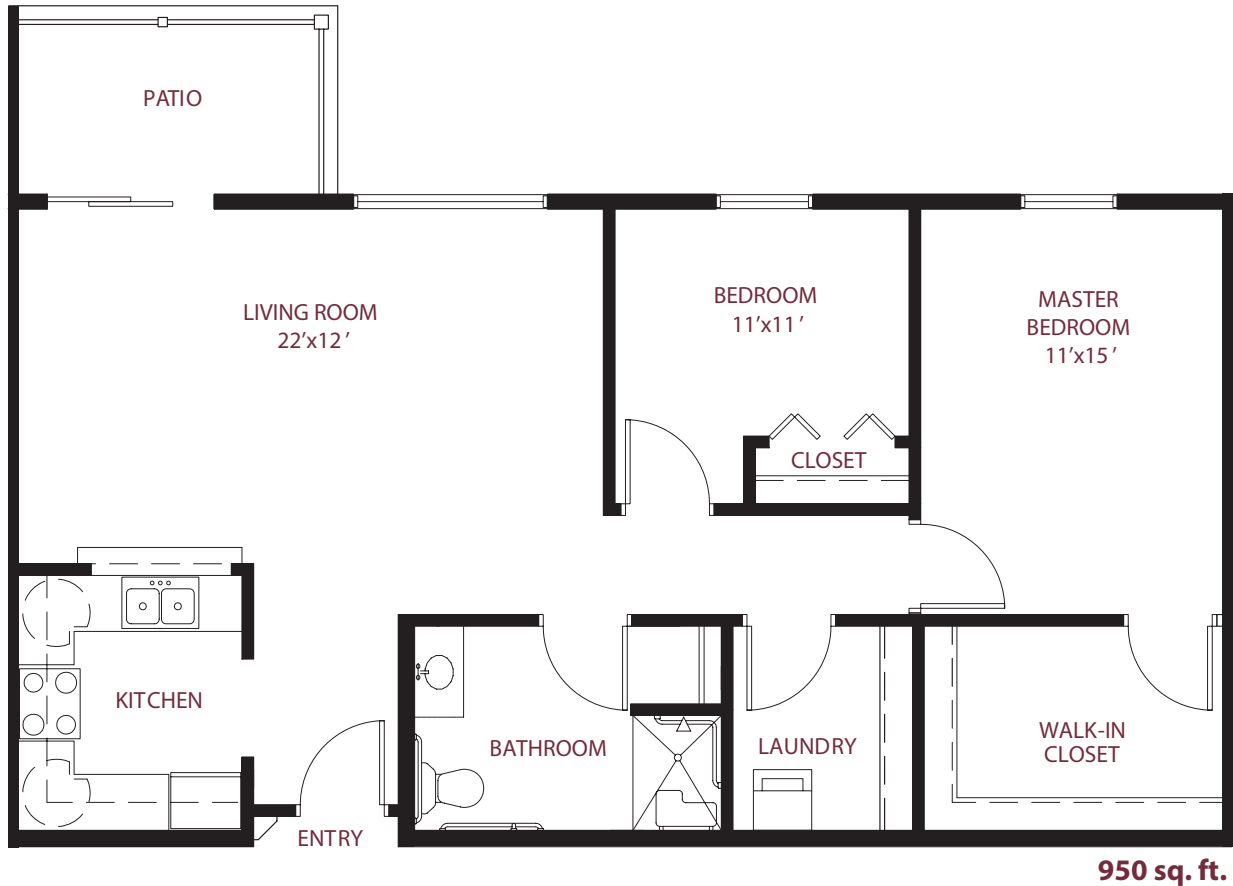

PRIMROSE
RETIREMENT COMMUNITIES

ONE BEDROOM/ONE BATH • UNIT B

Independent Living

742 sq. ft.

this is living!®

TWO BEDROOM / ONE BATH • UNIT C1

Independent Living

this is living!®

TWO BEDROOM / 1.5 BATH • UNIT C2

Independent Living

950 sq. ft.

this is living!®

TWO BEDROOM / ONE BATH • UNIT D

Independent Living

this is living!®

PRIMROSE
RETIREMENT COMMUNITIES

ONE BEDROOM/ONE BATH • UNIT E

Independent Living

725 sq. ft.