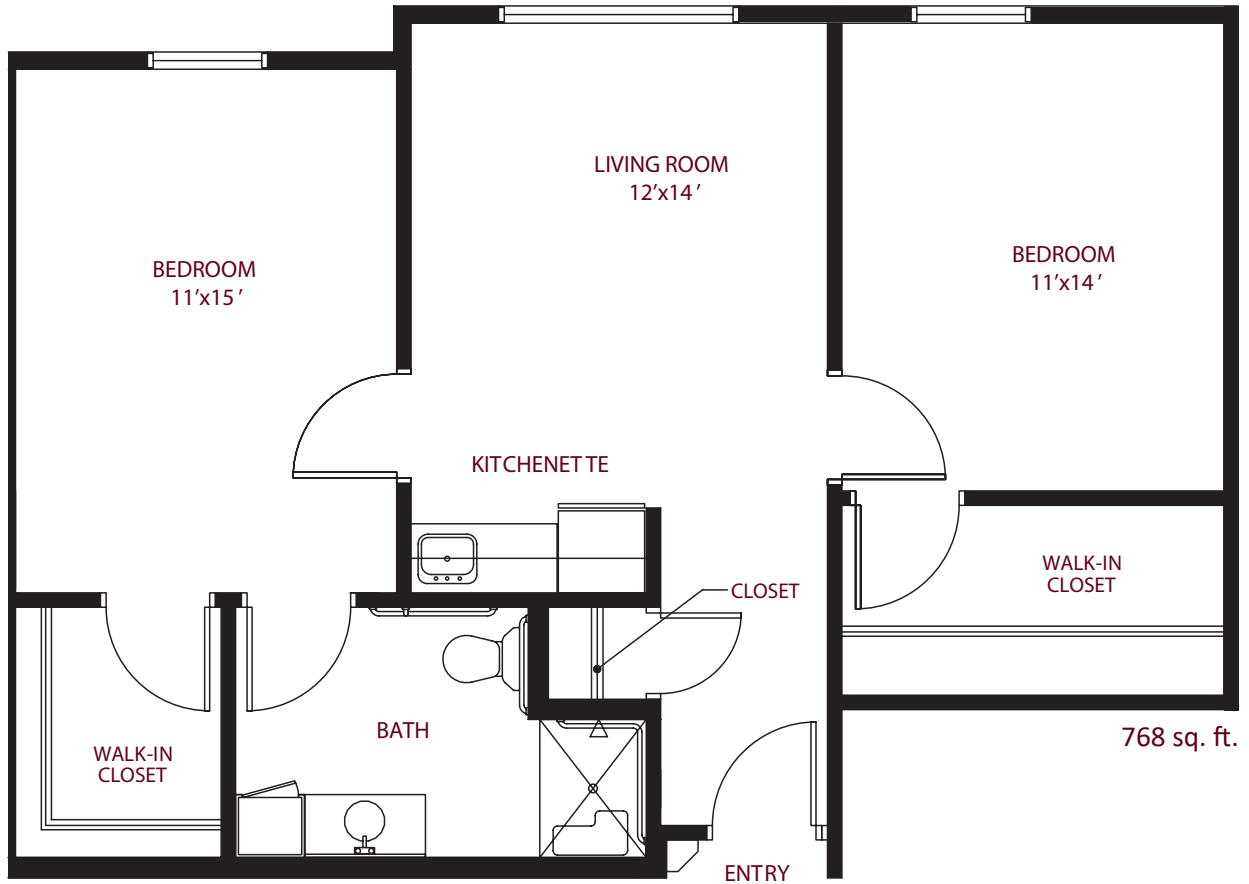

this is living!®

ONE BEDROOM/ONE BATH • UNIT F

*Assisted Living*

548 sq. ft.

this is living!®

TWO BEDROOM/ONE BATH • UNIT F1

*Assisted Living*

this is living!®

ONE BEDROOM / ONE BATH • UNIT F2

*Assisted Living*

548 sq. ft.

this is living!®

ONE BEDROOM/ONE BATH • UNIT F3

*Assisted Living*

548 sq. ft.

this is living!®

TWO BEDROOM/ONE BATH • UNIT F4

*Assisted Living*

856 sq. ft.

this is living!®

TWO BEDROOM / ONE BATH • UNIT F5

*Assisted Living*

856 sq. ft.