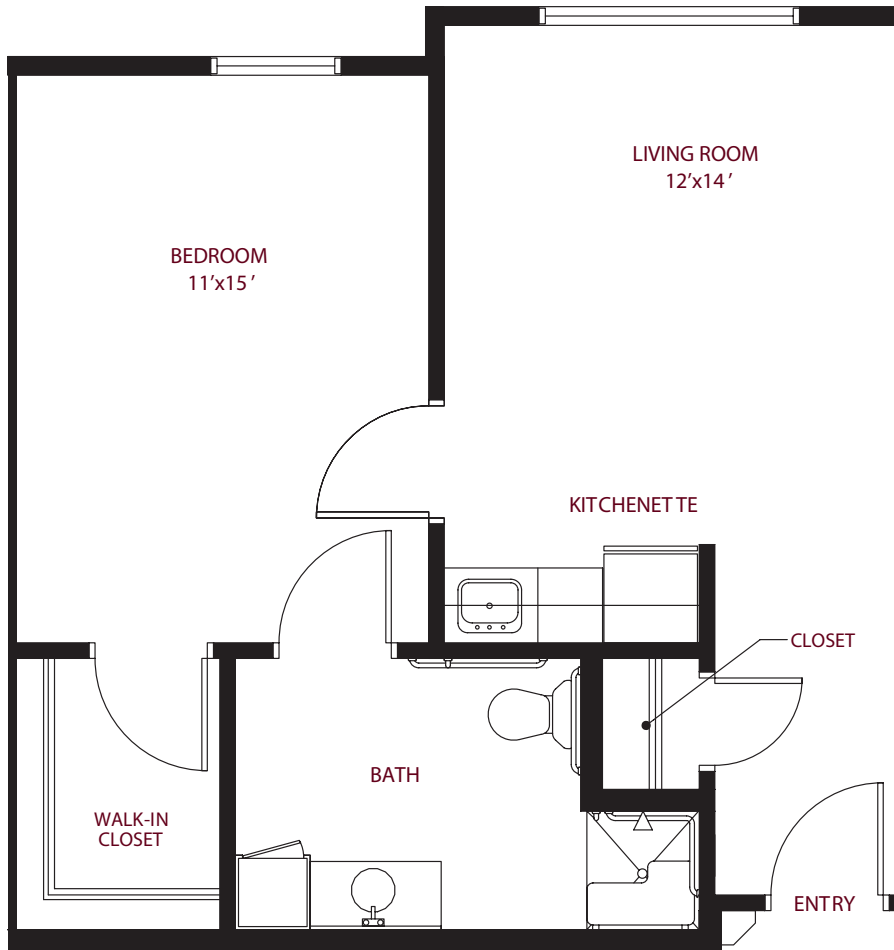

this is living!®

ONE BEDROOM/ONE BATH • UNIT F

*Assisted Living*

548 sq. ft.

this is living!®

TWO BEDROOM/ONE BATH • UNIT F1

*Assisted Living*

this is living!®

ONE BEDROOM / ONE BATH • UNIT F2

*Assisted Living*

548 sq. ft.

this is living!®

ONE BEDROOM/ONE BATH • UNIT F3

*Assisted Living*

548 sq. ft.

this is living!®

TWO BEDROOM/ONE BATH • UNIT F4

*Assisted Living*

856 sq. ft.

this is living!®

TWO BEDROOM / ONE BATH • UNIT F5

*Assisted Living*

856 sq. ft.