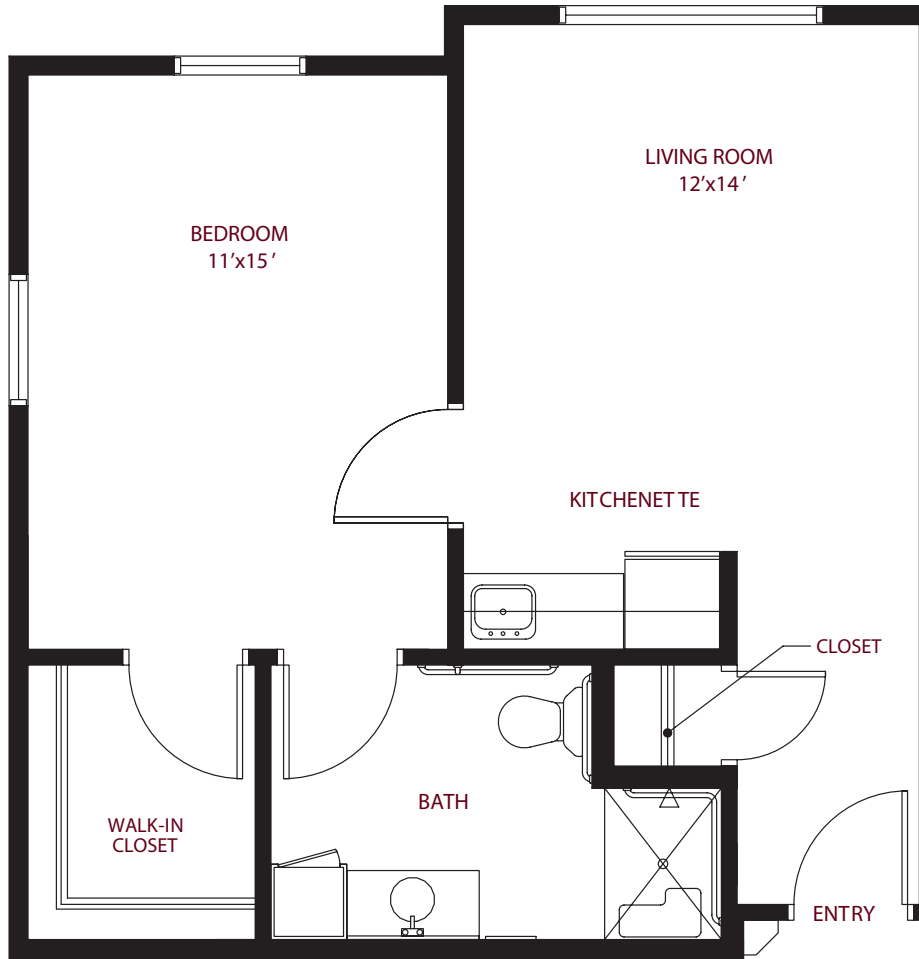

this is living!®

ONE BEDROOM/ONE BATH • UNIT F

*Assisted Living*

548 sq. ft.

this is living!®

TWO BEDROOM/ONE BATH • UNIT F1

*Assisted Living*

this is living!®

ONE BEDROOM / ONE BATH • UNIT F2

*Assisted Living*

548 sq. ft.

this is living!®

ONE BEDROOM/ONE BATH • UNIT F3

*Assisted Living*

548 sq. ft.

this is living!®

TWO BEDROOM/ONE BATH • UNIT F4

*Assisted Living*

856 sq. ft.

this is living!®

TWO BEDROOM / ONE BATH • UNIT F5

*Assisted Living*

856 sq. ft.