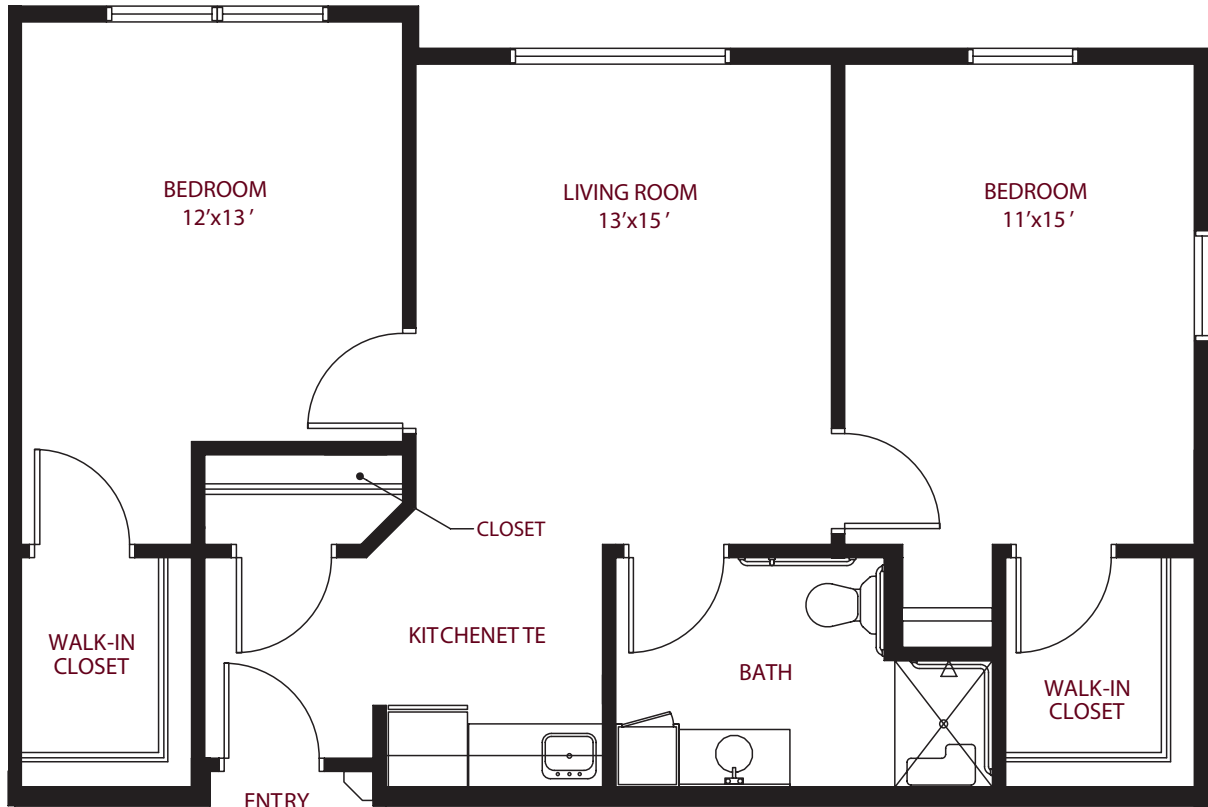

this is living!®

ONE BEDROOM/ONE BATH • UNIT F

*Assisted Living*

548 sq. ft.

this is living!®

TWO BEDROOM/ONE BATH • UNIT F1

*Assisted Living*

this is living!®

ONE BEDROOM / ONE BATH • UNIT F2

*Assisted Living*

548 sq. ft.

this is living!®

ONE BEDROOM/ONE BATH • UNIT F3

*Assisted Living*

548 sq. ft.

this is living!®

TWO BEDROOM/ONE BATH • UNIT F4

*Assisted Living*

856 sq. ft.

this is living!®

TWO BEDROOM / ONE BATH • UNIT F5

*Assisted Living*

856 sq. ft.