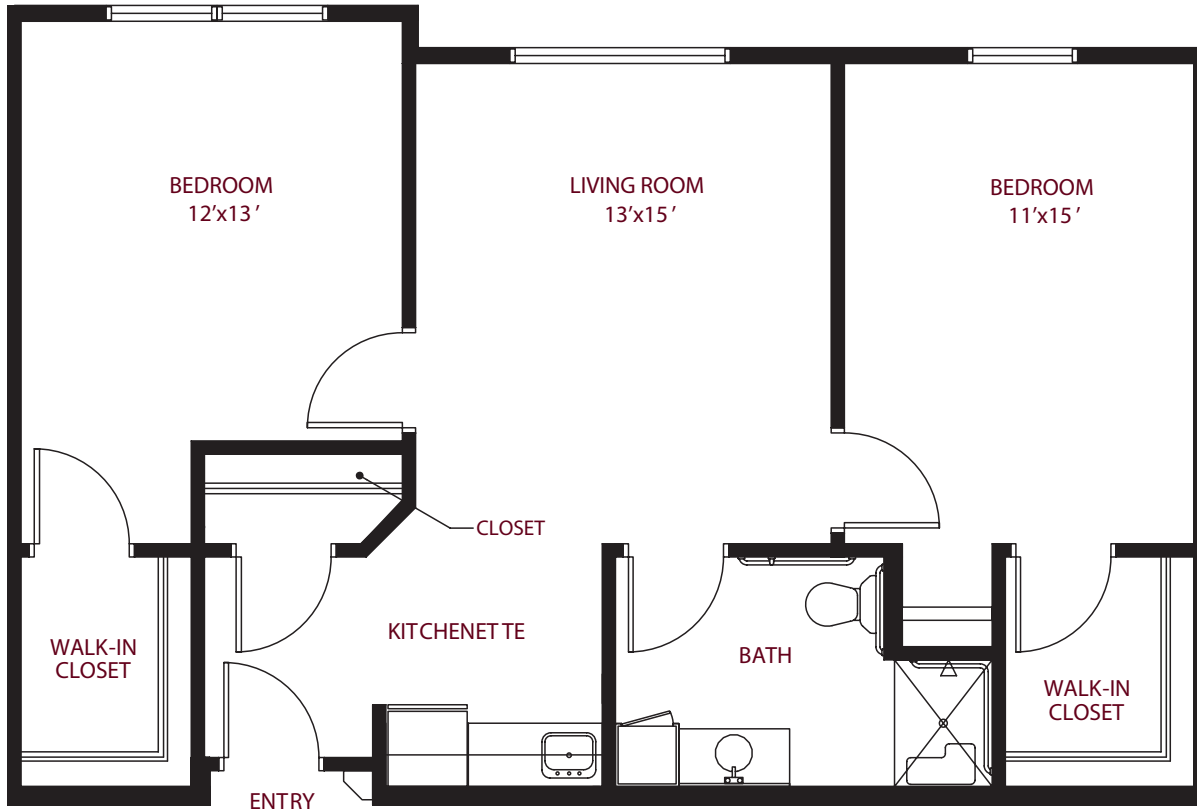

this is living!®

ONE BEDROOM/ONE BATH • UNIT F

*Assisted Living*

548 sq. ft.

this is living!®

TWO BEDROOM/ONE BATH • UNIT F1

*Assisted Living*

this is living!®

ONE BEDROOM / ONE BATH • UNIT F2

*Assisted Living*

548 sq. ft.

this is living!®

ONE BEDROOM/ONE BATH • UNIT F3

*Assisted Living*

548 sq. ft.

this is living!®

TWO BEDROOM/ONE BATH • UNIT F4

*Assisted Living*

856 sq. ft.

this is living!®

TWO BEDROOM / ONE BATH • UNIT F5

*Assisted Living*

856 sq. ft.