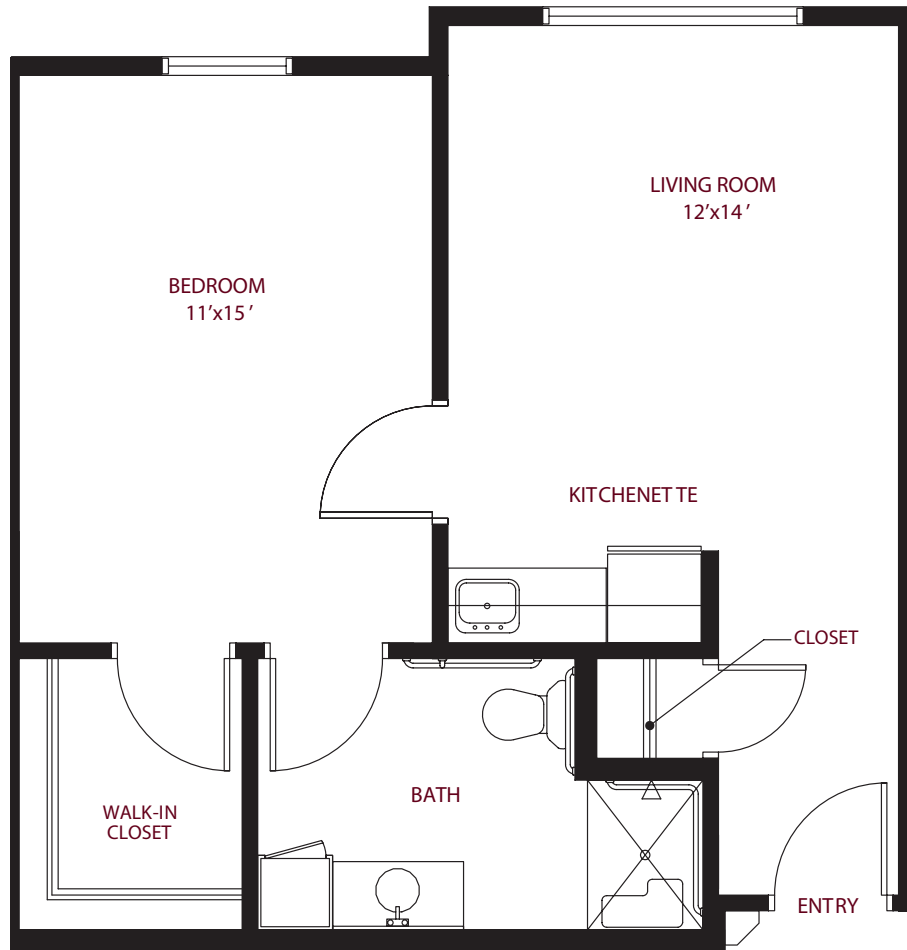

this is living!®

ONE BEDROOM/ONE BATH • UNIT F

*Assisted Living*

548 sq. ft.

this is living!®

TWO BEDROOM/ONE BATH • UNIT F1

*Assisted Living*

this is living!®

ONE BEDROOM / ONE BATH • UNIT F2

*Assisted Living*

548 sq. ft.

this is living!®

ONE BEDROOM/ONE BATH • UNIT F3

*Assisted Living*

548 sq. ft.

this is living!®

TWO BEDROOM/ONE BATH • UNIT F4

*Assisted Living*

856 sq. ft.

this is living!®

TWO BEDROOM / ONE BATH • UNIT F5

*Assisted Living*

856 sq. ft.