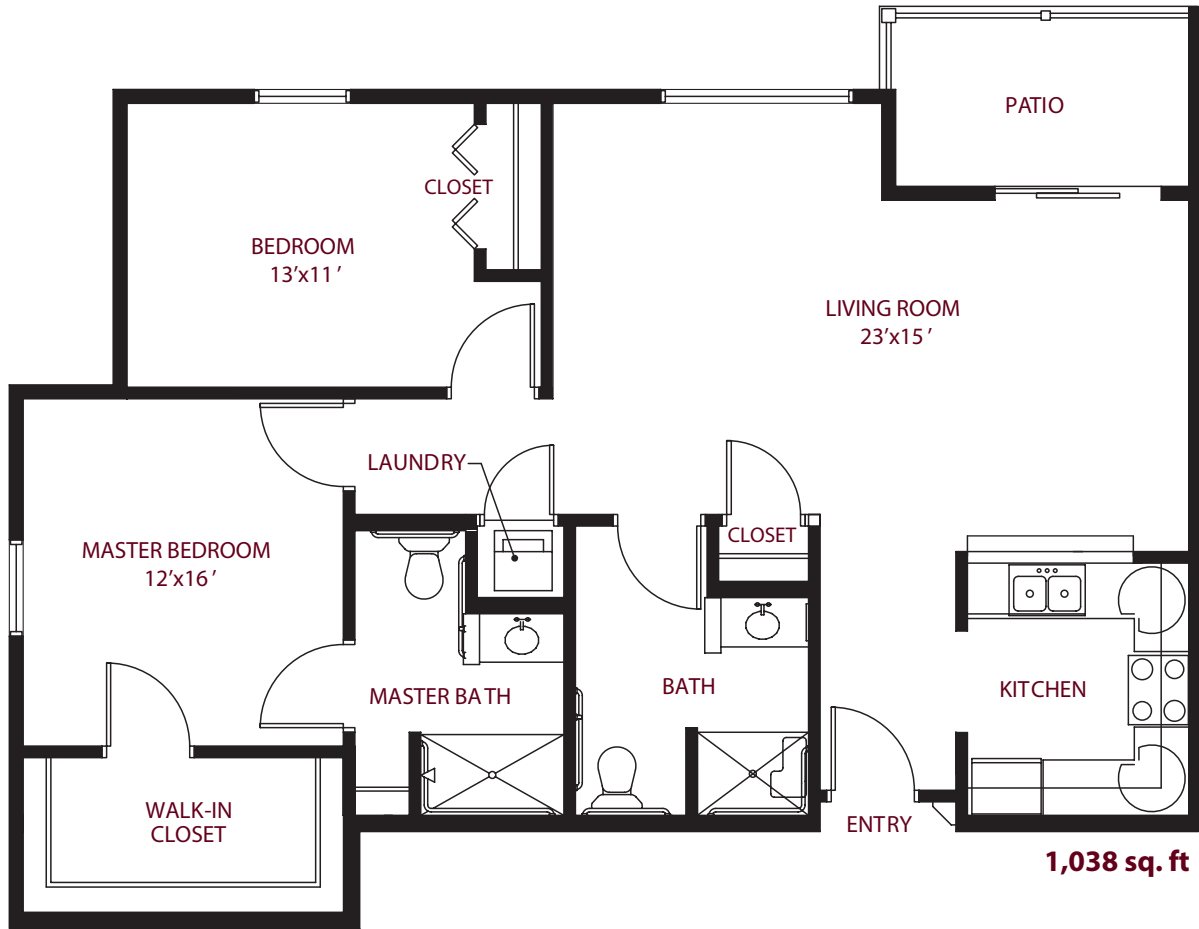

this is living!®

TWO BEDROOM/TWO BATH • UNIT A

Independent Living

this is living!®

TWO BEDROOM/TWO BATH • UNIT A1

Independent Living

this is living!®

ONE BEDROOM/ONE BATH • UNIT B

Independent Living

742 sq. ft.

this is living!®

TWO BEDROOM/ONE BATH • UNIT C

Independent Living

this is living!®

TWO BEDROOM / 1.5 BATH • UNIT C2

Independent Living

950 sq. ft.

this is living!®

TWO BEDROOM/ONE BATH • UNIT D

Independent Living

this is living!®

ONE BEDROOM / ONE BATH • UNIT E

Independent Living

725 sq. ft.