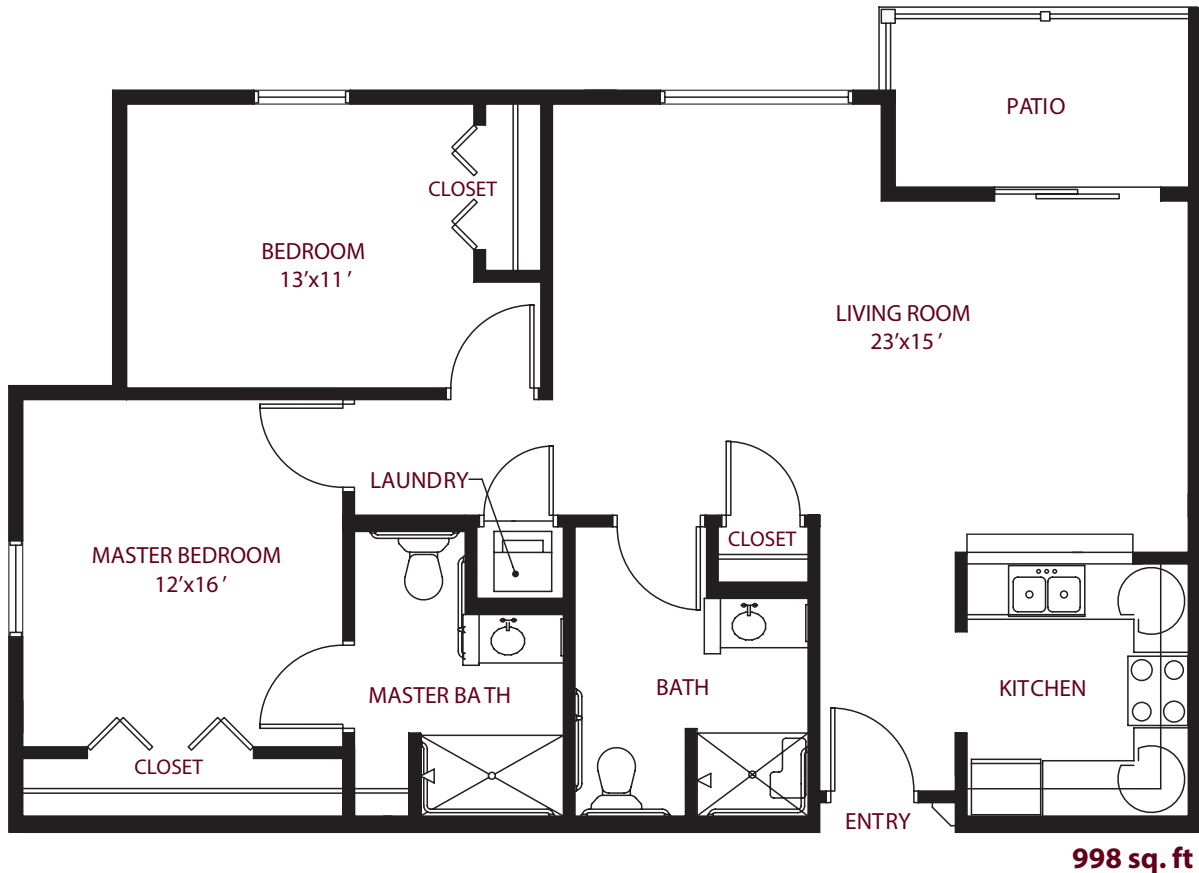

this is living!®

TWO BEDROOM/TWO BATH • UNIT A

Independent Living

this is living!®

TWO BEDROOM/TWO BATH • UNIT A1

Independent Living

this is living!®

ONE BEDROOM/ONE BATH • UNIT B

Independent Living

742 sq. ft.

this is living!®

TWO BEDROOM/ONE BATH • UNIT C

Independent Living

this is living!®

TWO BEDROOM / 1.5 BATH • UNIT C2

Independent Living

950 sq. ft.

this is living!®

TWO BEDROOM/ONE BATH • UNIT D

Independent Living

this is living!®

ONE BEDROOM / ONE BATH • UNIT E

Independent Living

725 sq. ft.