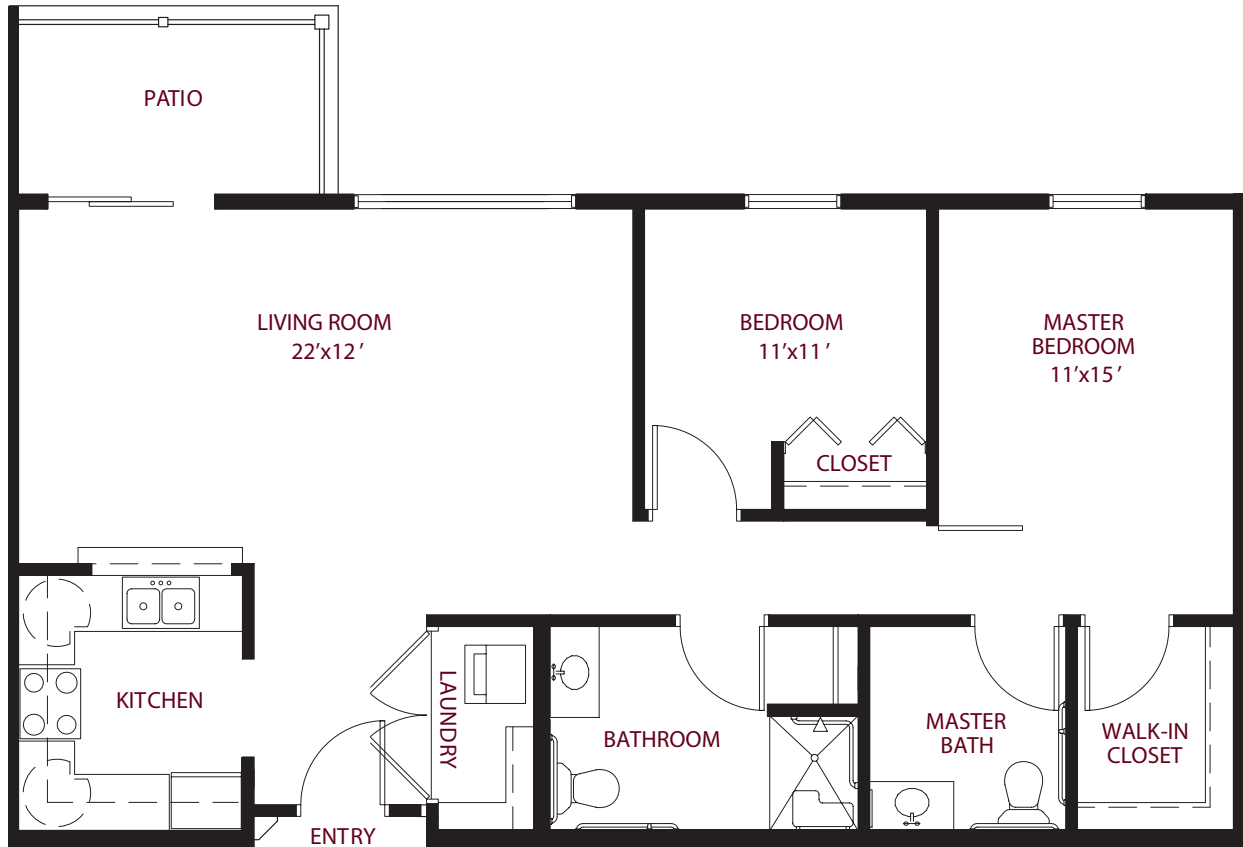

this is living!®

TWO BEDROOM/TWO BATH • UNIT A

Independent Living

this is living!®

TWO BEDROOM/TWO BATH • UNIT A1

Independent Living

this is living!®

ONE BEDROOM/ONE BATH • UNIT B

Independent Living

742 sq. ft.

this is living!®

TWO BEDROOM/ONE BATH • UNIT C

Independent Living

this is living!®

TWO BEDROOM / 1.5 BATH • UNIT C2

Independent Living

950 sq. ft.

this is living!®

TWO BEDROOM/ONE BATH • UNIT D

Independent Living

this is living!®

ONE BEDROOM / ONE BATH • UNIT E

Independent Living

725 sq. ft.