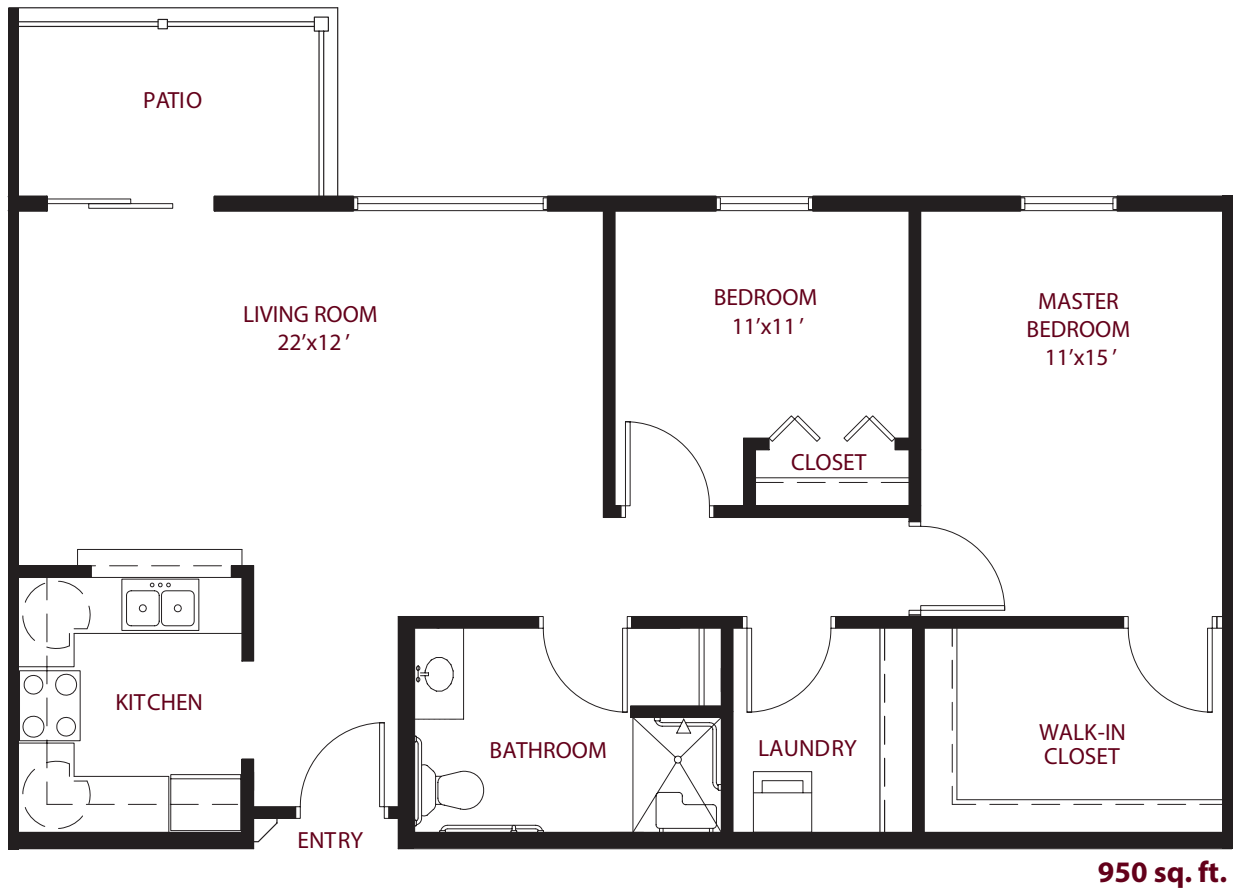

this is living!®

TWO BEDROOM/TWO BATH • UNIT A

Independent Living

this is living!®

TWO BEDROOM/TWO BATH • UNIT A1

Independent Living

this is living!®

ONE BEDROOM/ONE BATH • UNIT B

Independent Living

742 sq. ft.

this is living!®

TWO BEDROOM/ONE BATH • UNIT C

Independent Living

this is living!®

TWO BEDROOM / 1.5 BATH • UNIT C2

Independent Living

950 sq. ft.

this is living!®

TWO BEDROOM/ONE BATH • UNIT D

Independent Living

this is living!®

ONE BEDROOM / ONE BATH • UNIT E

Independent Living

725 sq. ft.