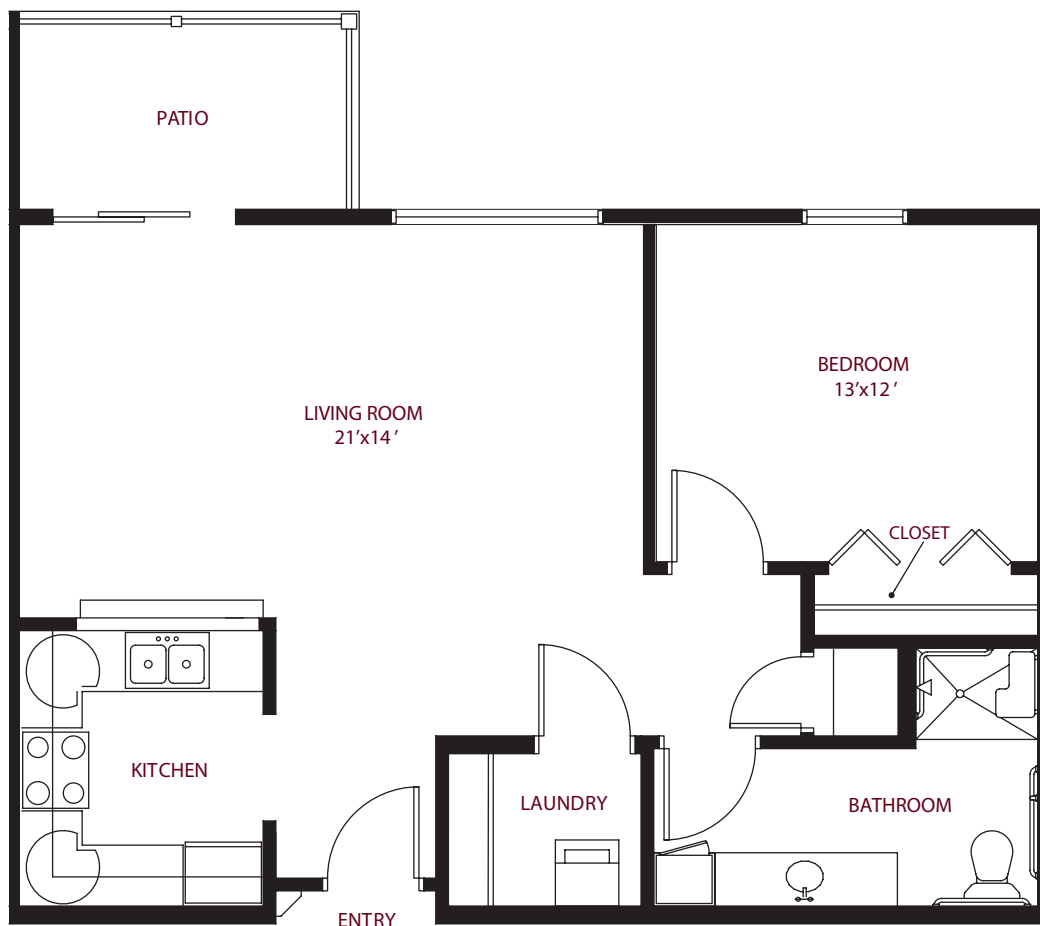

this is living!®

TWO BEDROOM/TWO BATH • UNIT A

Independent Living

this is living!®

TWO BEDROOM/TWO BATH • UNIT A1

Independent Living

this is living!®

ONE BEDROOM/ONE BATH • UNIT B

Independent Living

742 sq. ft.

this is living!®

TWO BEDROOM/ONE BATH • UNIT C

Independent Living

this is living!®

TWO BEDROOM / 1.5 BATH • UNIT C2

Independent Living

950 sq. ft.

this is living!®

TWO BEDROOM/ONE BATH • UNIT D

Independent Living

this is living!®

ONE BEDROOM / ONE BATH • UNIT E

Independent Living

725 sq. ft.