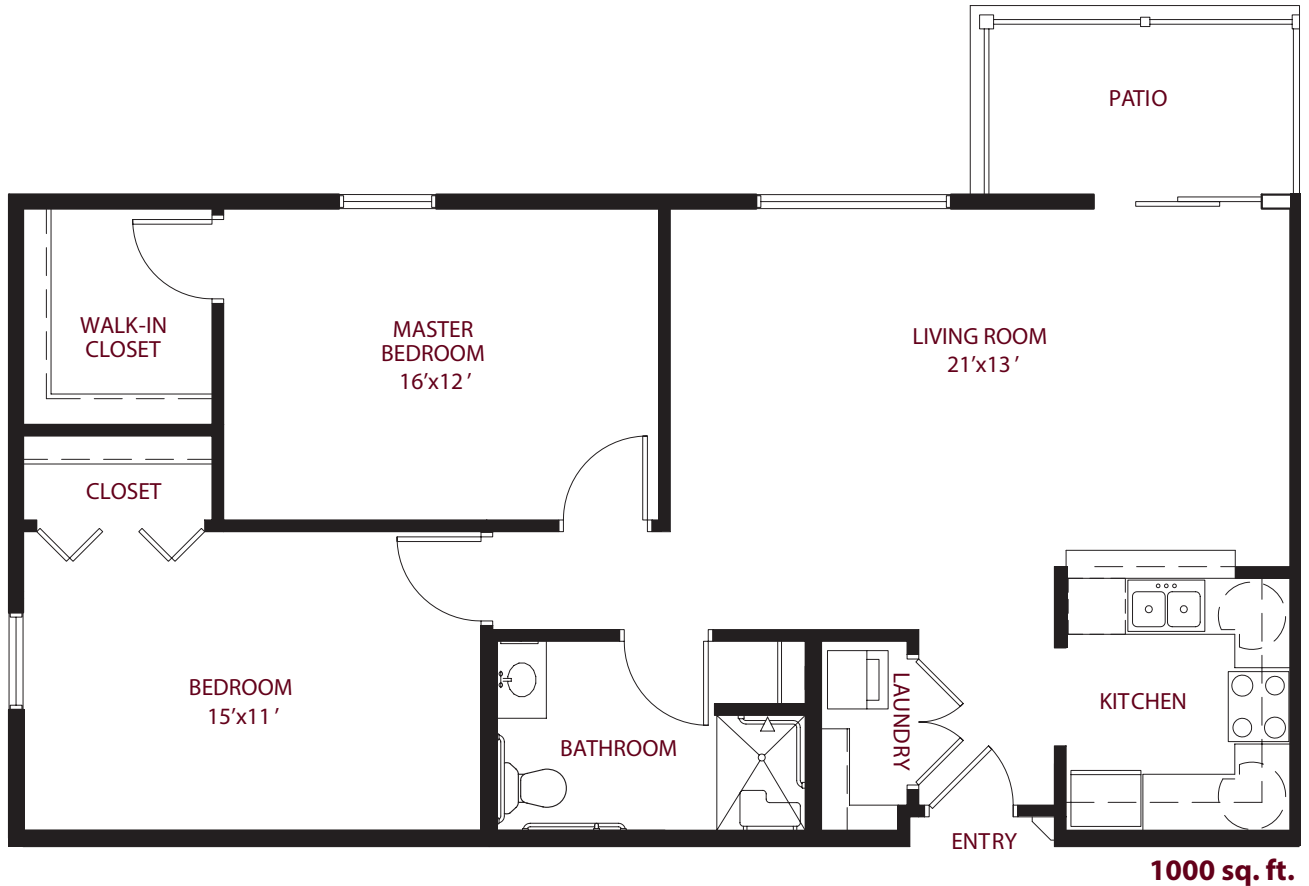

this is living!®

TWO BEDROOM/TWO BATH • UNIT A

Independent Living

this is living!®

TWO BEDROOM/TWO BATH • UNIT A1

Independent Living

this is living!®

ONE BEDROOM/ONE BATH • UNIT B

Independent Living

742 sq. ft.

this is living!®

TWO BEDROOM/ONE BATH • UNIT C

Independent Living

this is living!®

TWO BEDROOM / 1.5 BATH • UNIT C2

Independent Living

950 sq. ft.

this is living!®

TWO BEDROOM/ONE BATH • UNIT D

Independent Living

this is living!®

ONE BEDROOM / ONE BATH • UNIT E

Independent Living

725 sq. ft.