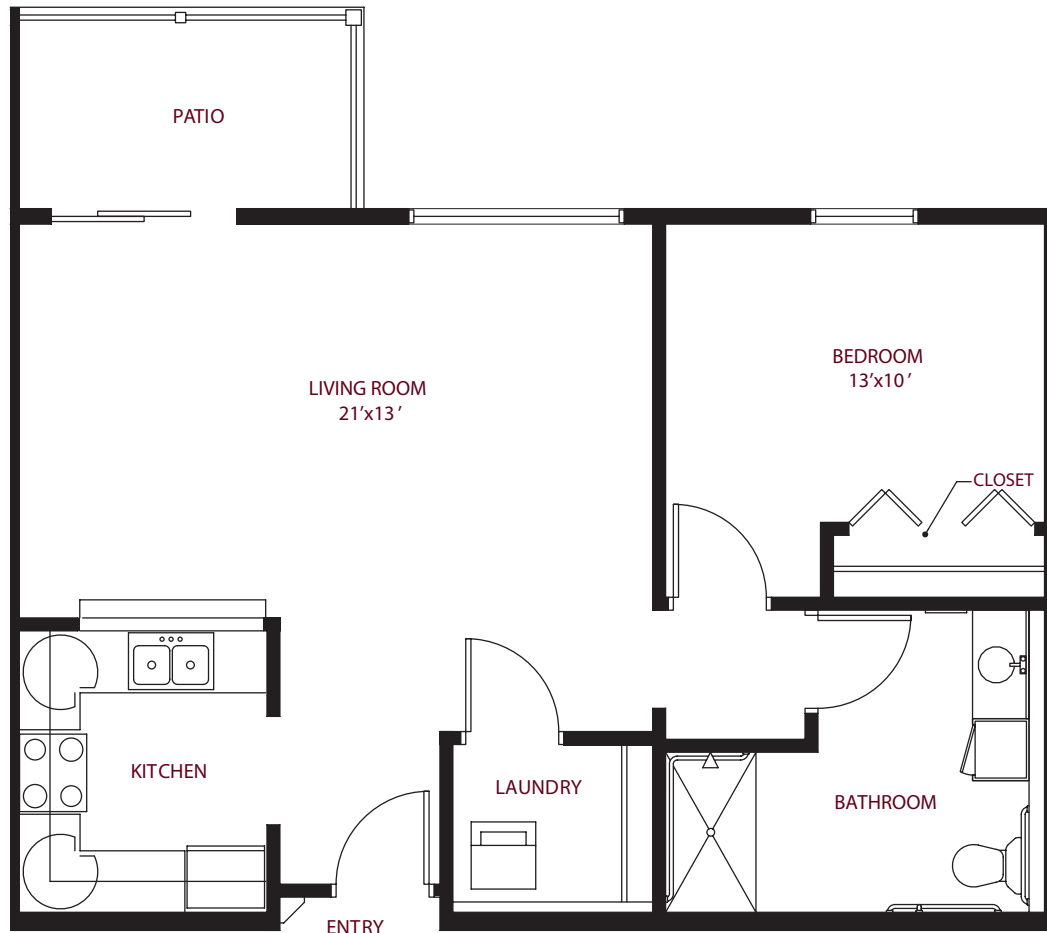

Independent Living

742 sq. ft.

this is living!®

TWO BEDROOM/ONE BATH • UNIT C

Independent Living

this is living!®

TWO BEDROOM / 1.5 BATH • UNIT C2

Independent Living

950 sq. ft.

this is living!®

TWO BEDROOM/ONE BATH • UNIT D

Independent Living

this is living!®

ONE BEDROOM / ONE BATH • UNIT E

Independent Living

725 sq. ft.