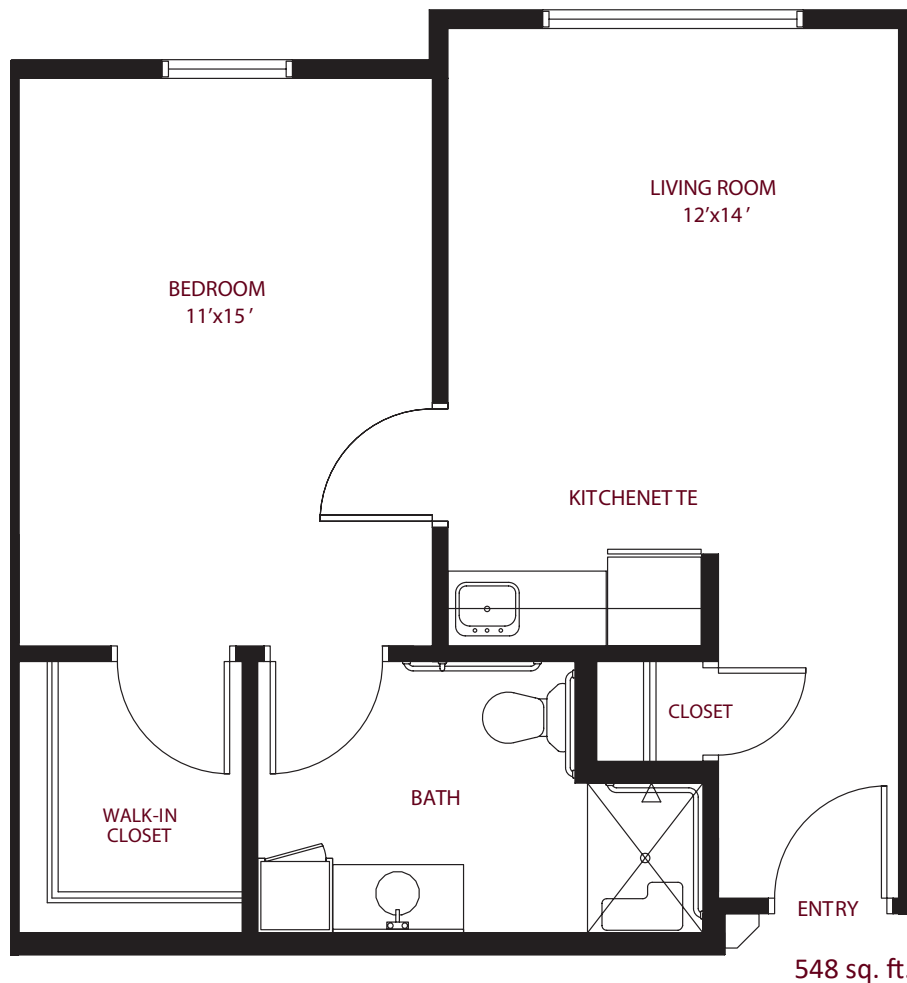

this is living!®

ONE BEDROOM / ONE BATH • UNIT F

*Assisted Living*

this is living!®

TWO BEDROOM/ONE BATH • UNIT F1

*Assisted Living*

this is living!®

ONE BEDROOM / ONE BATH • UNIT F2

*Assisted Living*

548 sq. ft.

this is living!®

ONE BEDROOM / ONE BATH • UNIT F3

*Assisted Living*

548 sq. ft.

this is living!®

TWO BEDROOM/ONE BATH • UNIT F4

*Assisted Living*

856 sq. ft.

this is living!®

TWO BEDROOM/ONE BATH • UNIT F5

*Assisted Living*

856 sq. ft.