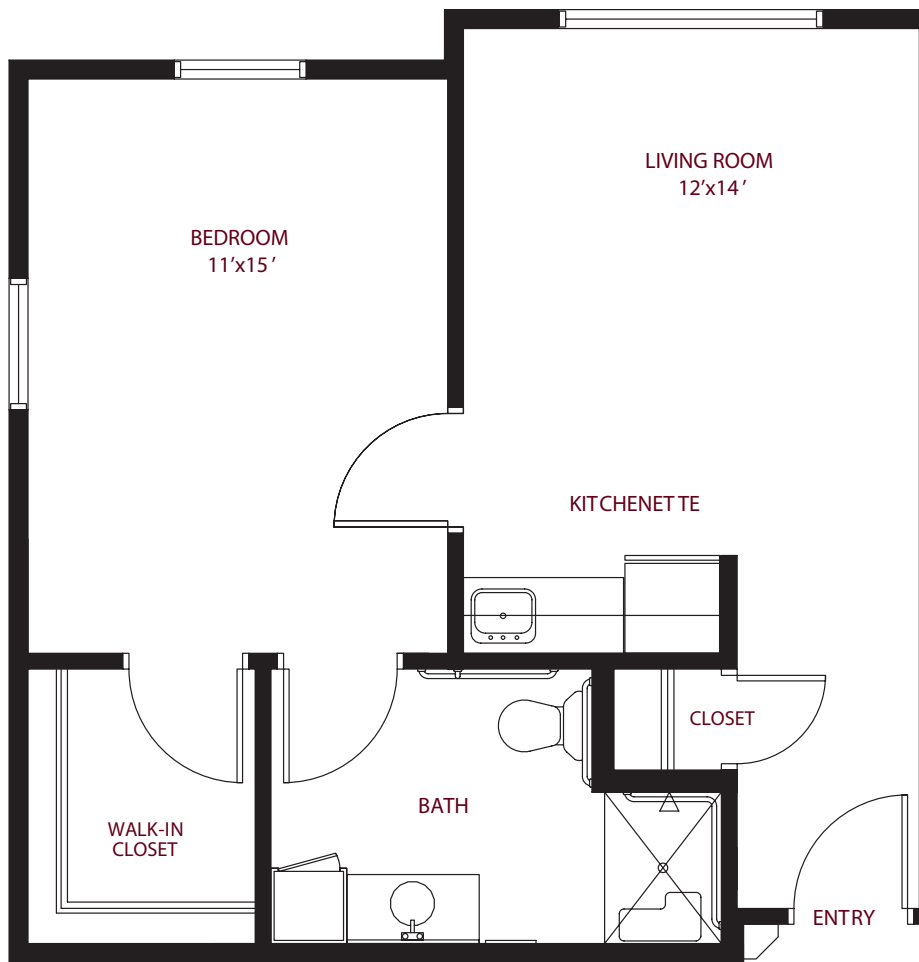

this is living!®

ONE BEDROOM / ONE BATH • UNIT F

*Assisted Living*

this is living!®

TWO BEDROOM/ONE BATH • UNIT F1

*Assisted Living*

this is living!®

ONE BEDROOM / ONE BATH • UNIT F2

*Assisted Living*

548 sq. ft.

this is living!®

ONE BEDROOM / ONE BATH • UNIT F3

*Assisted Living*

548 sq. ft.

this is living!®

TWO BEDROOM/ONE BATH • UNIT F4

*Assisted Living*

856 sq. ft.

this is living!®

TWO BEDROOM/ONE BATH • UNIT F5

*Assisted Living*

856 sq. ft.