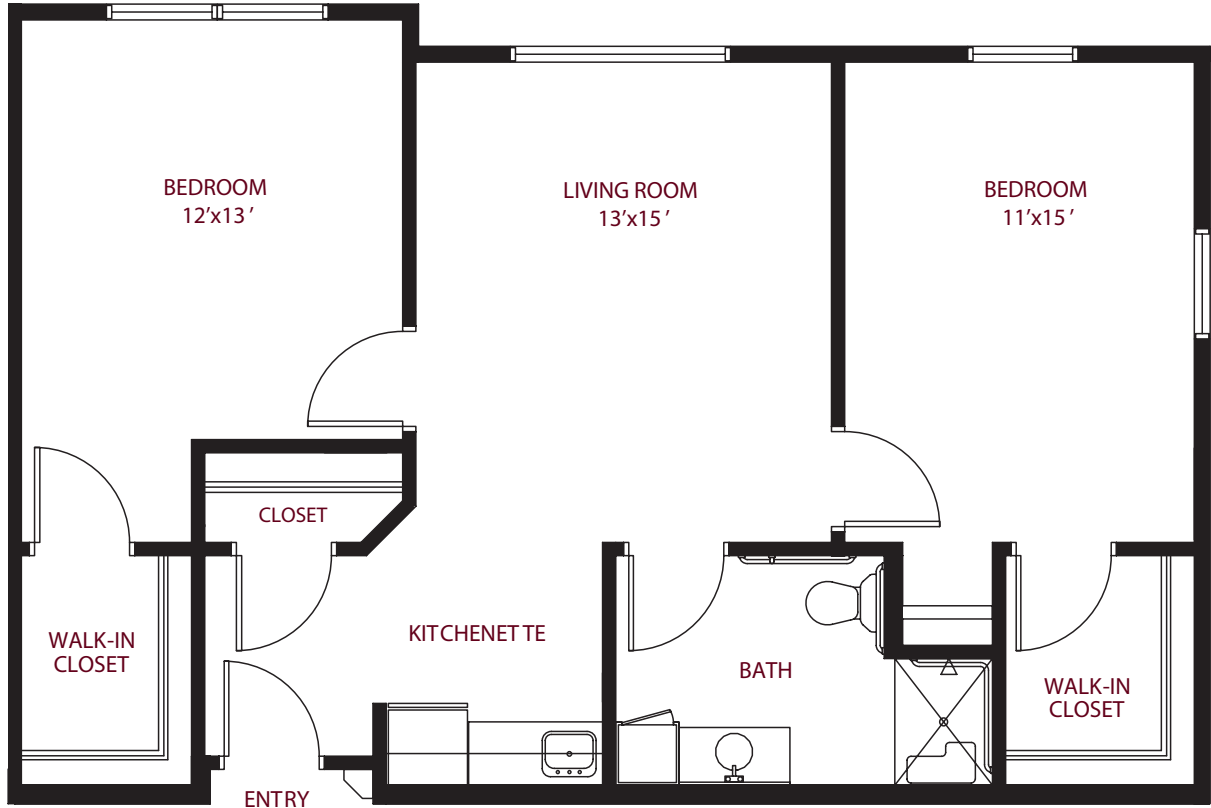

this is living!®

ONE BEDROOM / ONE BATH • UNIT F

*Assisted Living*

this is living!®

TWO BEDROOM/ONE BATH • UNIT F1

*Assisted Living*

this is living!®

ONE BEDROOM / ONE BATH • UNIT F2

*Assisted Living*

548 sq. ft.

this is living!®

ONE BEDROOM / ONE BATH • UNIT F3

*Assisted Living*

548 sq. ft.

this is living!®

TWO BEDROOM/ONE BATH • UNIT F4

*Assisted Living*

856 sq. ft.

this is living!®

TWO BEDROOM/ONE BATH • UNIT F5

*Assisted Living*

856 sq. ft.