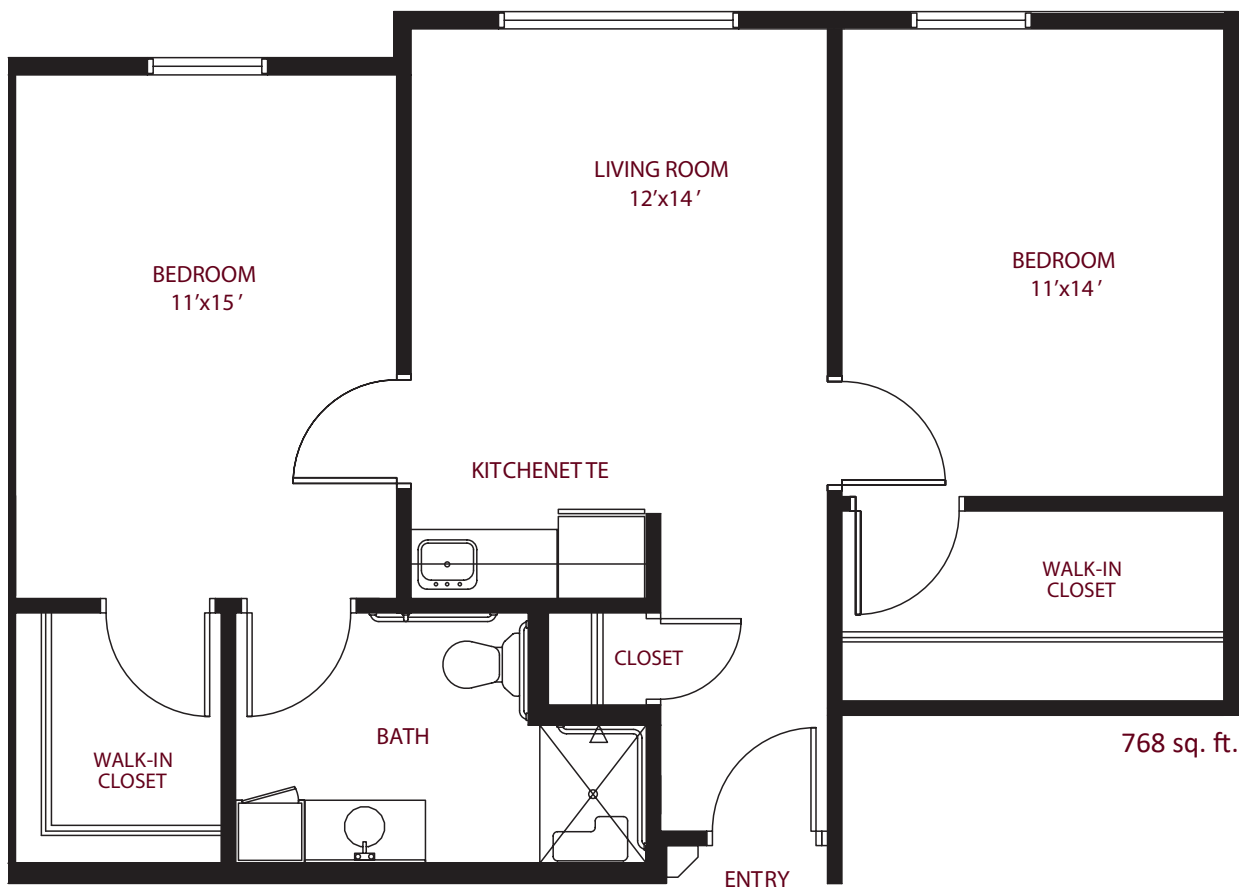

this is living!®

ONE BEDROOM / ONE BATH • UNIT F

*Assisted Living*

this is living!®

TWO BEDROOM/ONE BATH • UNIT F1

*Assisted Living*

this is living!®

ONE BEDROOM / ONE BATH • UNIT F2

*Assisted Living*

548 sq. ft.

this is living!®

ONE BEDROOM / ONE BATH • UNIT F3

*Assisted Living*

548 sq. ft.

this is living!®

TWO BEDROOM/ONE BATH • UNIT F4

*Assisted Living*

856 sq. ft.

this is living!®

TWO BEDROOM/ONE BATH • UNIT F5

*Assisted Living*

856 sq. ft.