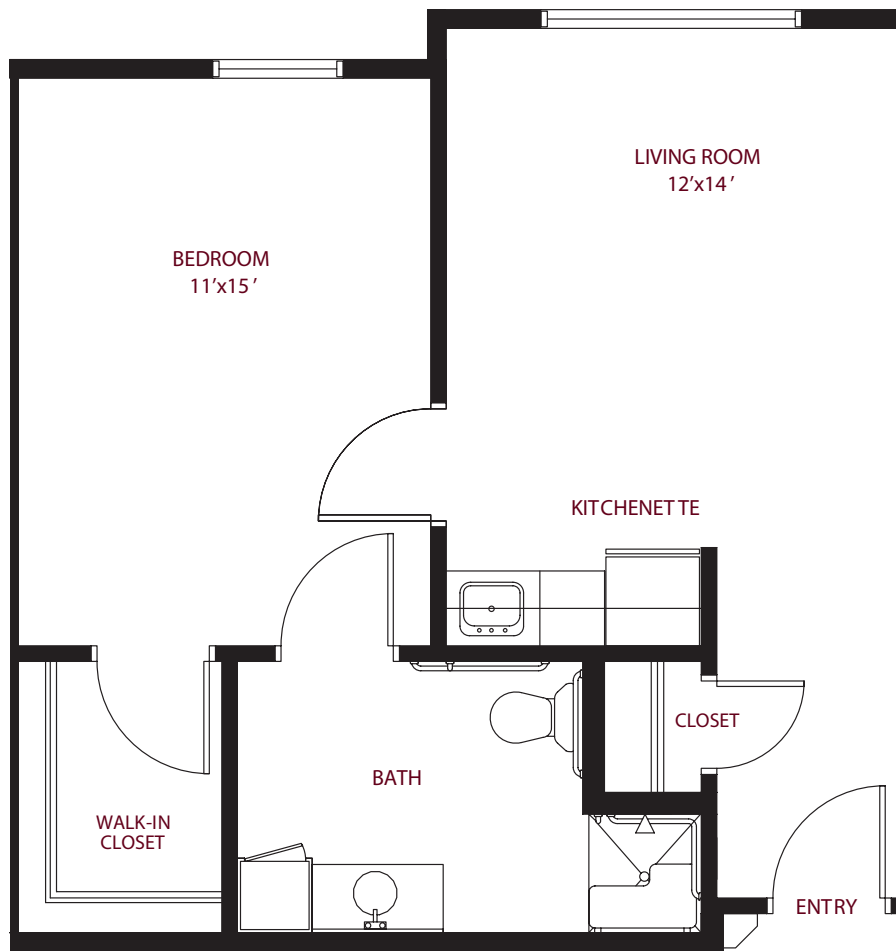

this is living!®

ONE BEDROOM / ONE BATH • UNIT F

*Assisted Living*

this is living!®

TWO BEDROOM/ONE BATH • UNIT F1

*Assisted Living*

this is living!®

ONE BEDROOM / ONE BATH • UNIT F2

*Assisted Living*

548 sq. ft.

this is living!®

ONE BEDROOM / ONE BATH • UNIT F3

*Assisted Living*

548 sq. ft.

this is living!®

TWO BEDROOM/ONE BATH • UNIT F4

*Assisted Living*

856 sq. ft.

this is living!®

TWO BEDROOM/ONE BATH • UNIT F5

*Assisted Living*

856 sq. ft.