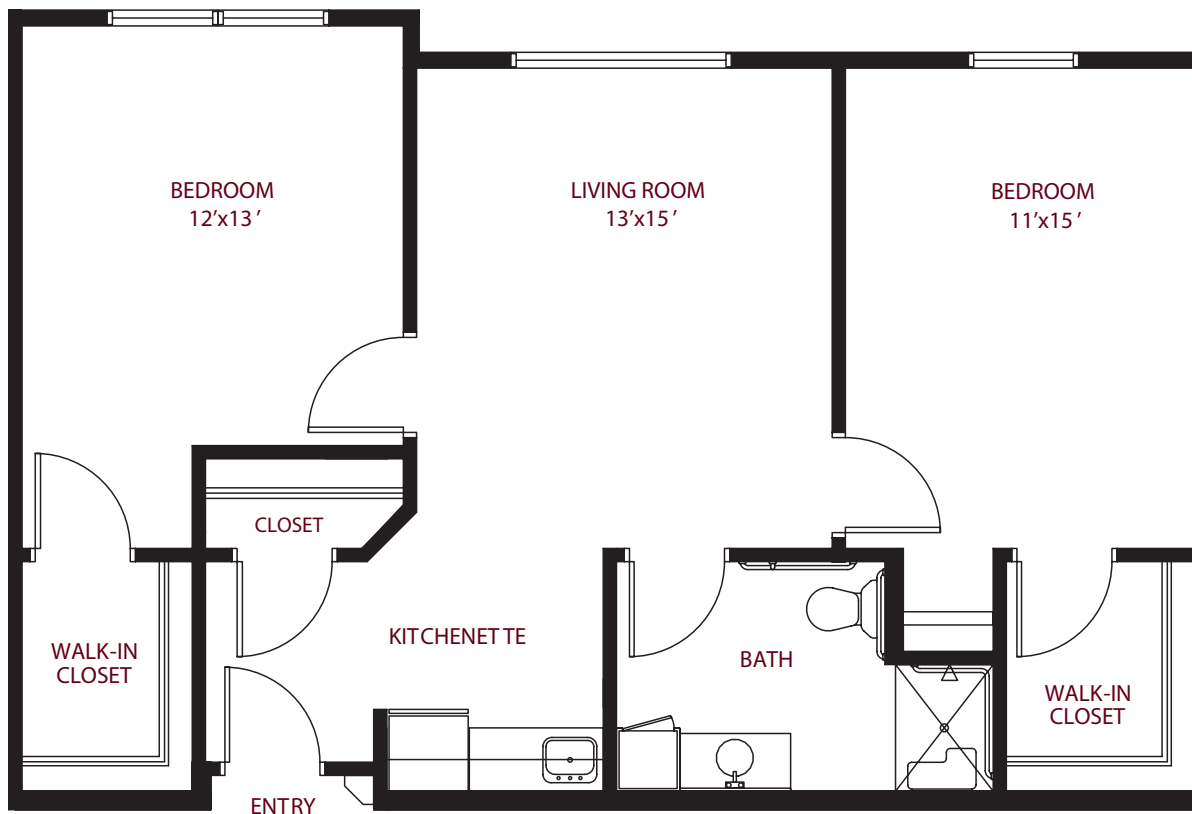

this is living!®

ONE BEDROOM / ONE BATH • UNIT F

*Assisted Living*

this is living!®

TWO BEDROOM/ONE BATH • UNIT F1

*Assisted Living*

this is living!®

ONE BEDROOM / ONE BATH • UNIT F2

*Assisted Living*

548 sq. ft.

this is living!®

ONE BEDROOM / ONE BATH • UNIT F3

*Assisted Living*

548 sq. ft.

this is living!®

TWO BEDROOM/ONE BATH • UNIT F4

*Assisted Living*

856 sq. ft.

this is living!®

TWO BEDROOM/ONE BATH • UNIT F5

*Assisted Living*

856 sq. ft.