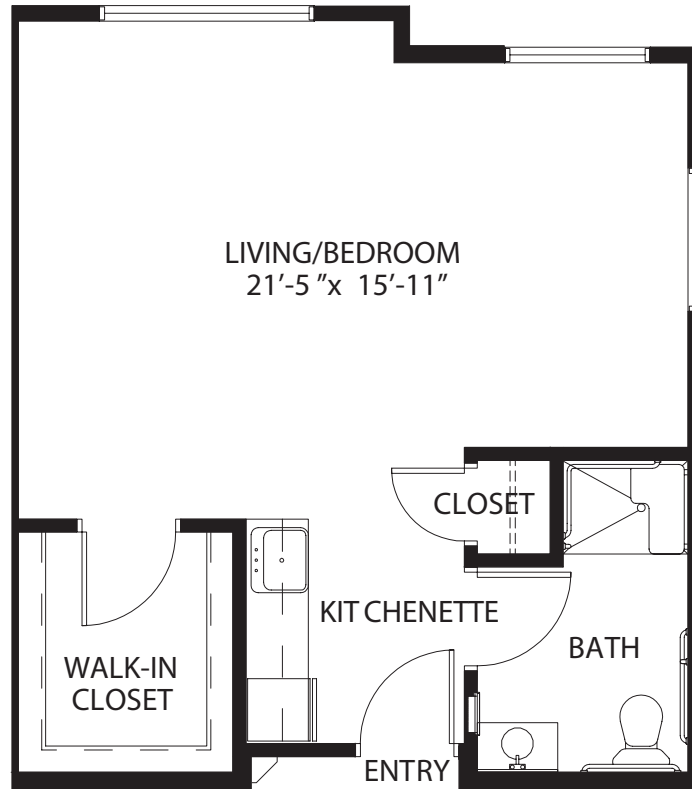

this is living!®

TWO BEDROOM DELUXE

this is living!®

ONE BEDROOM DELUXE

811 square ft.

this is living!®

TWO BEDROOM / 1.5 BATH

1,018 square ft.

this is living!®

TWO BEDROOM / 1.5 BATH

1,068 square ft.

this is living!®

ONE BEDROOM

548 square ft.

this is living!®

STUDIO

497 square ft.

this is living!®

VILLA