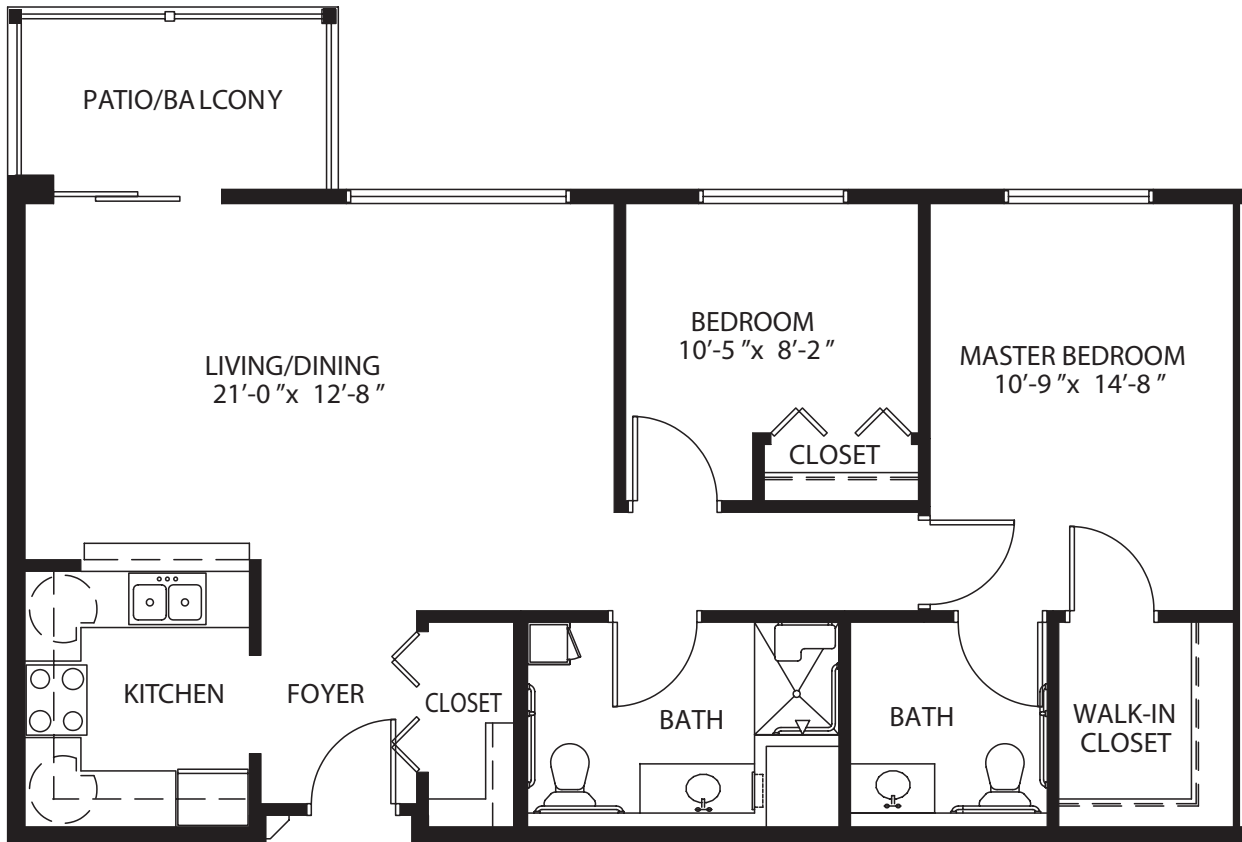

this is living!®

TWO BEDROOM DELUXE

this is living!®

ONE BEDROOM DELUXE

811 square ft.

this is living!®

TWO BEDROOM / 1.5 BATH

1,018 square ft.

this is living!®

TWO BEDROOM / 1.5 BATH

1,068 square ft.

this is living!®

ONE BEDROOM

548 square ft.

this is living!®

STUDIO

497 square ft.

this is living!®

VILLA