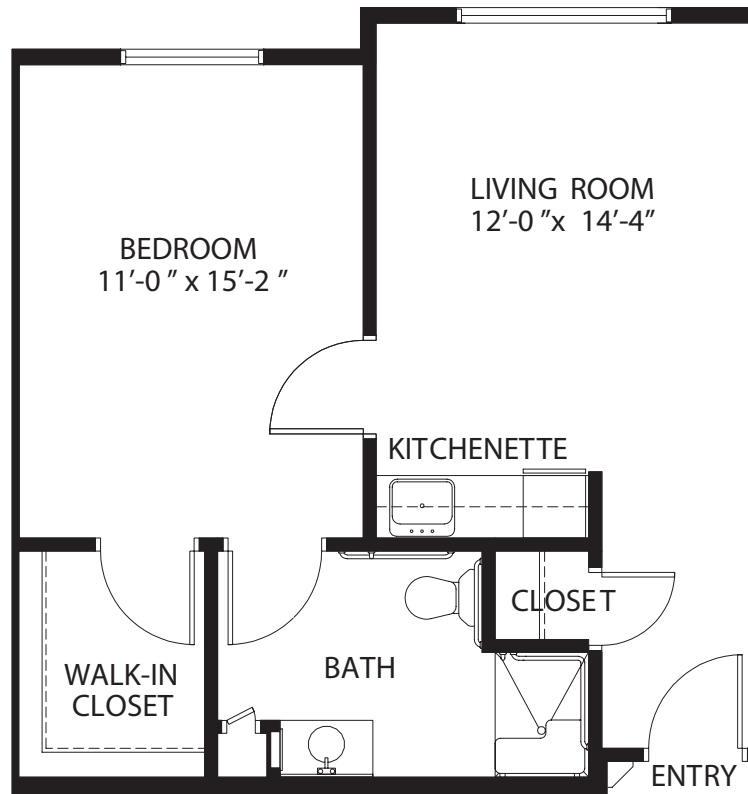

this is living!®

TWO BEDROOM DELUXE

this is living!®

ONE BEDROOM DELUXE

811 square ft.

this is living!®

TWO BEDROOM / 1.5 BATH

1,018 square ft.

this is living!®

TWO BEDROOM / 1.5 BATH

1,068 square ft.

this is living!®

ONE BEDROOM

548 square ft.

this is living!®

STUDIO

497 square ft.

this is living!®

VILLA