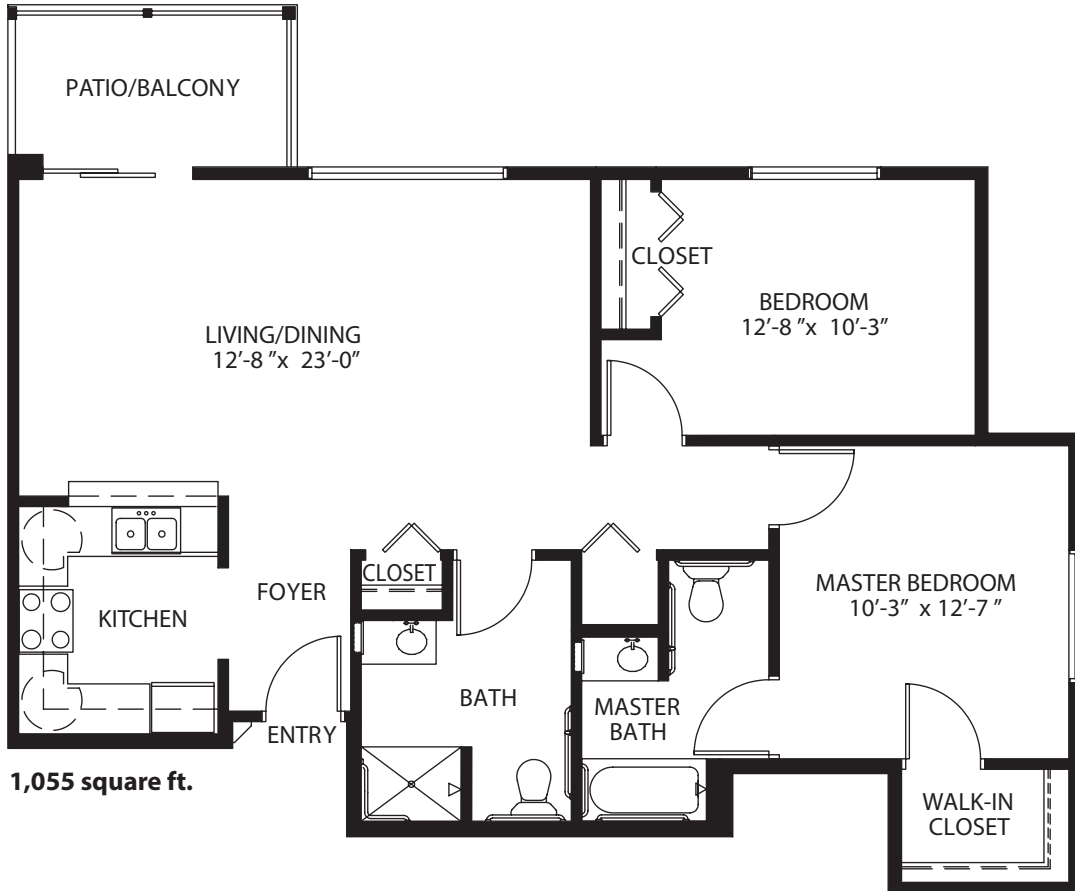

this is living!®

TWO BEDROOM DELUXE

this is living!®

ONE BEDROOM DELUXE

811 square ft.

this is living!®

TWO BEDROOM / 1.5 BATH

1,018 square ft.

this is living!®

TWO BEDROOM / 1.5 BATH

1,068 square ft.

this is living!®

ONE BEDROOM

548 square ft.

this is living!®

STUDIO

497 square ft.

this is living!®

VILLA