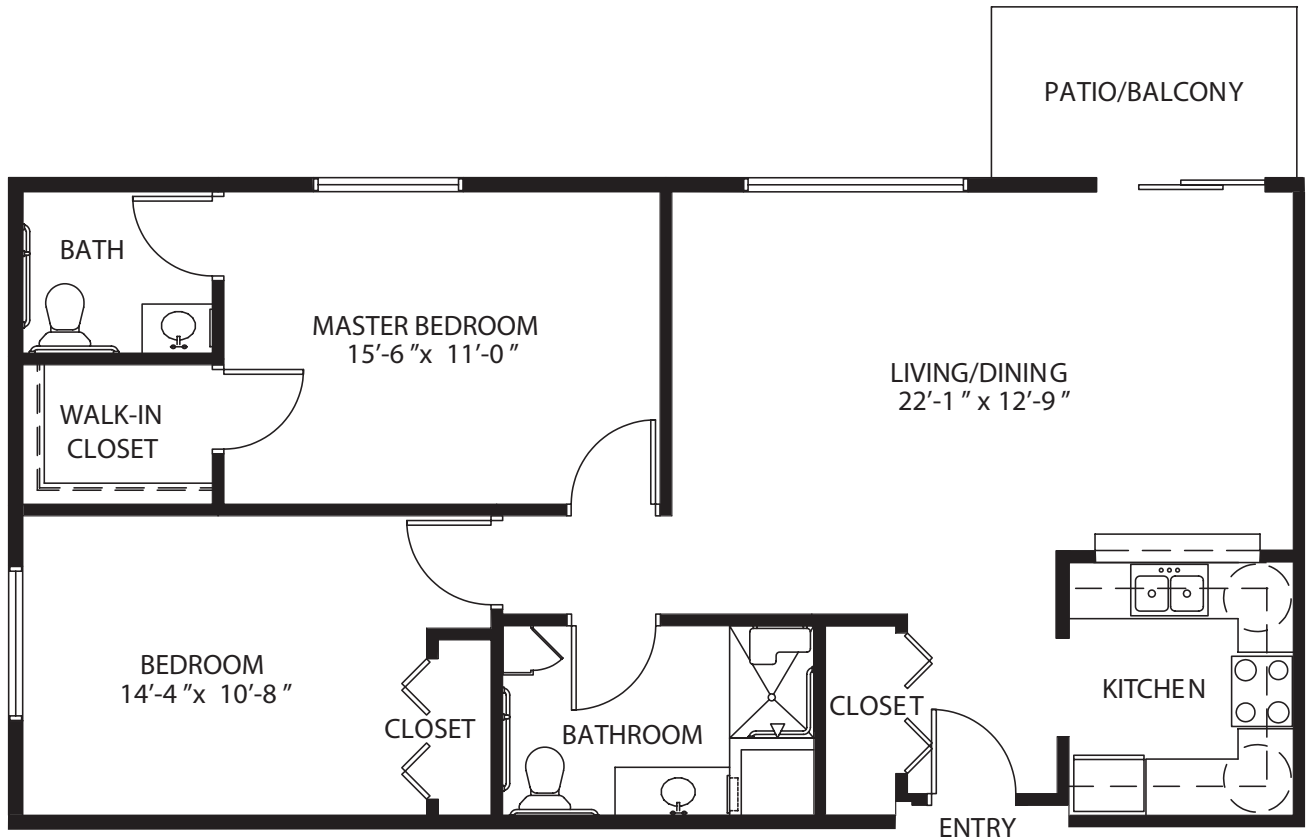

this is living!®

TWO BEDROOM DELUXE

this is living!®

ONE BEDROOM DELUXE

811 square ft.

this is living!®

TWO BEDROOM / 1.5 BATH

1,018 square ft.

this is living!®

TWO BEDROOM / 1.5 BATH

1,068 square ft.

this is living!®

ONE BEDROOM

548 square ft.

this is living!®

STUDIO

497 square ft.

this is living!®

VILLA