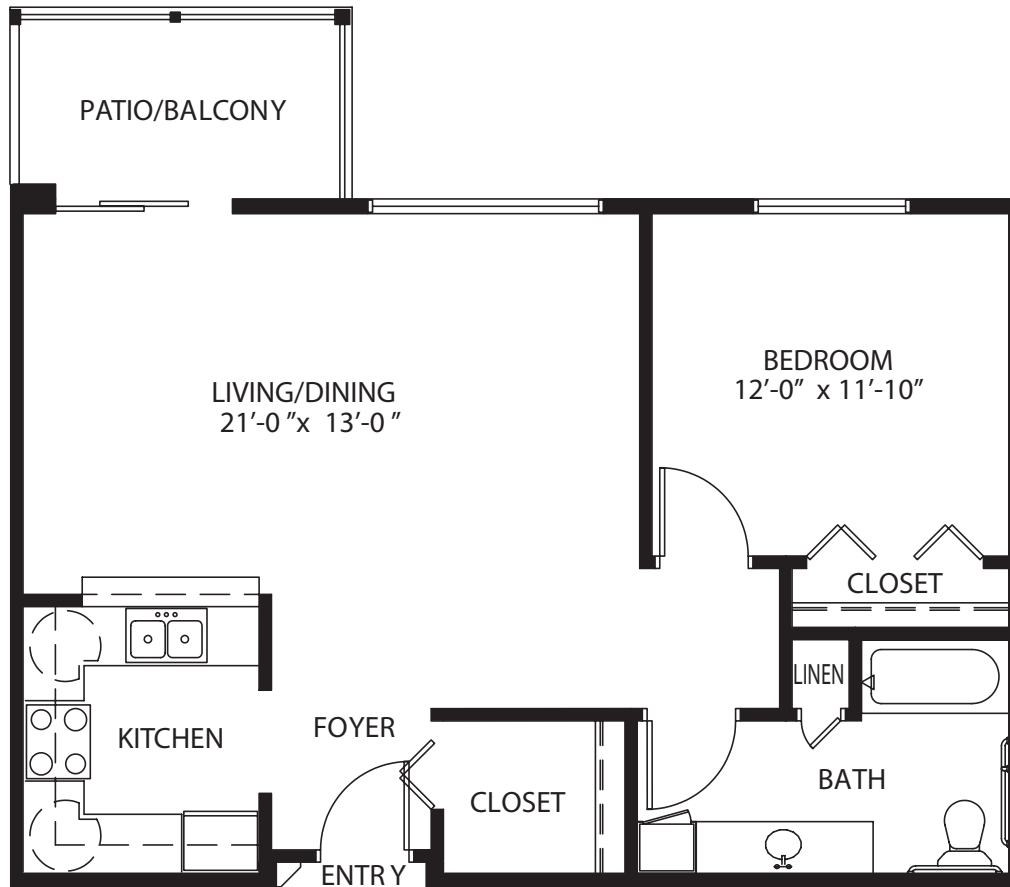

this is living!®

TWO BEDROOM DELUXE

this is living!®

ONE BEDROOM DELUXE

811 square ft.

this is living!®

TWO BEDROOM / 1.5 BATH

1,018 square ft.

this is living!®

TWO BEDROOM / 1.5 BATH

1,068 square ft.

this is living!®

ONE BEDROOM

548 square ft.

this is living!®

STUDIO

497 square ft.

this is living!®

VILLA