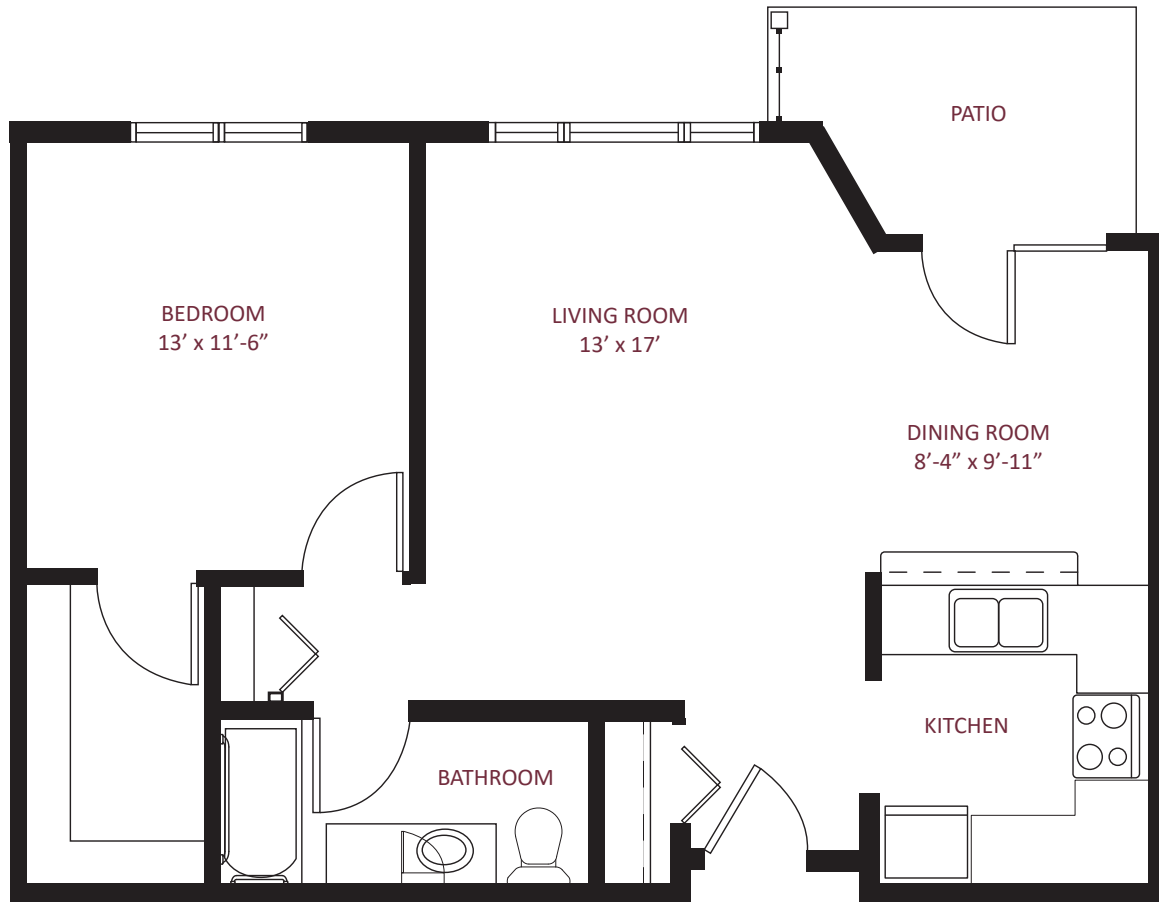

this is living!®

TWO BEDROOM/ONE AND A HALF BATH

*Independent Living*

1,010 SQ. FT.

this is living!®

ONE BEDROOM / ONE BATH

*Independent Living*

890 SQ. FT.