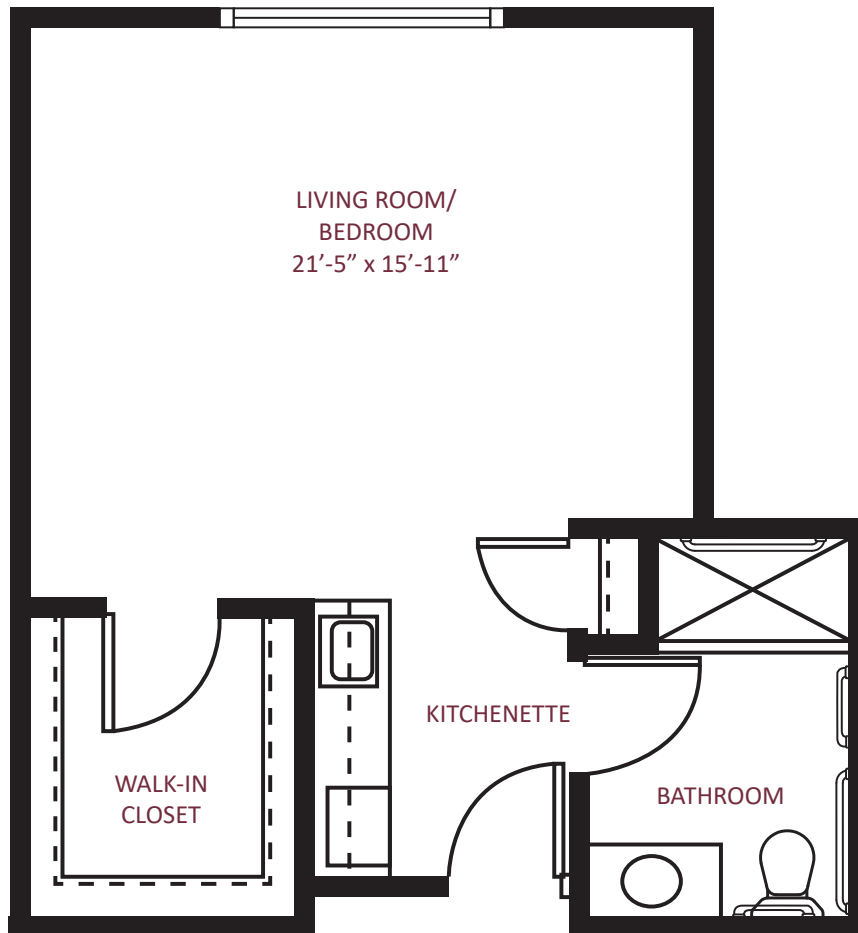

this is living!®

ONE BEDROOM / ONE BATH

*Assisted Living*

this is living!®

STUDIO APARTMENT

*Assisted Living*

540 SQ. FT.