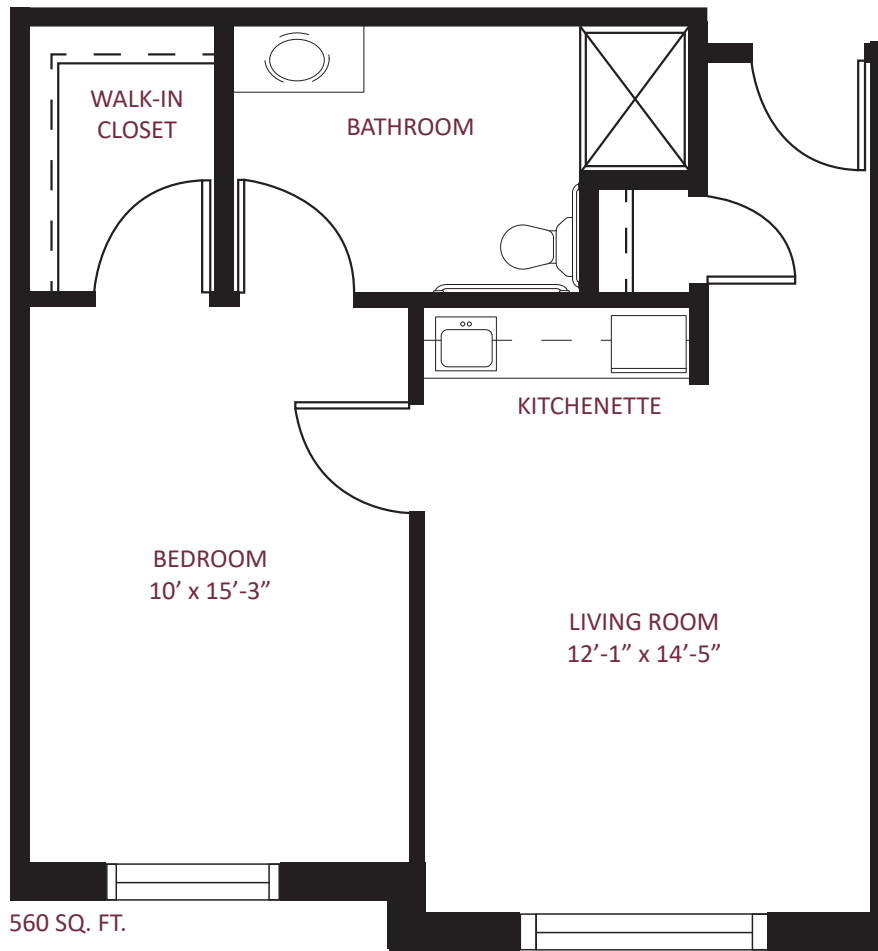

this is living!®

ONE BEDROOM / ONE BATH

*Assisted Living*

this is living!®

STUDIO APARTMENT

*Assisted Living*

540 SQ. FT.