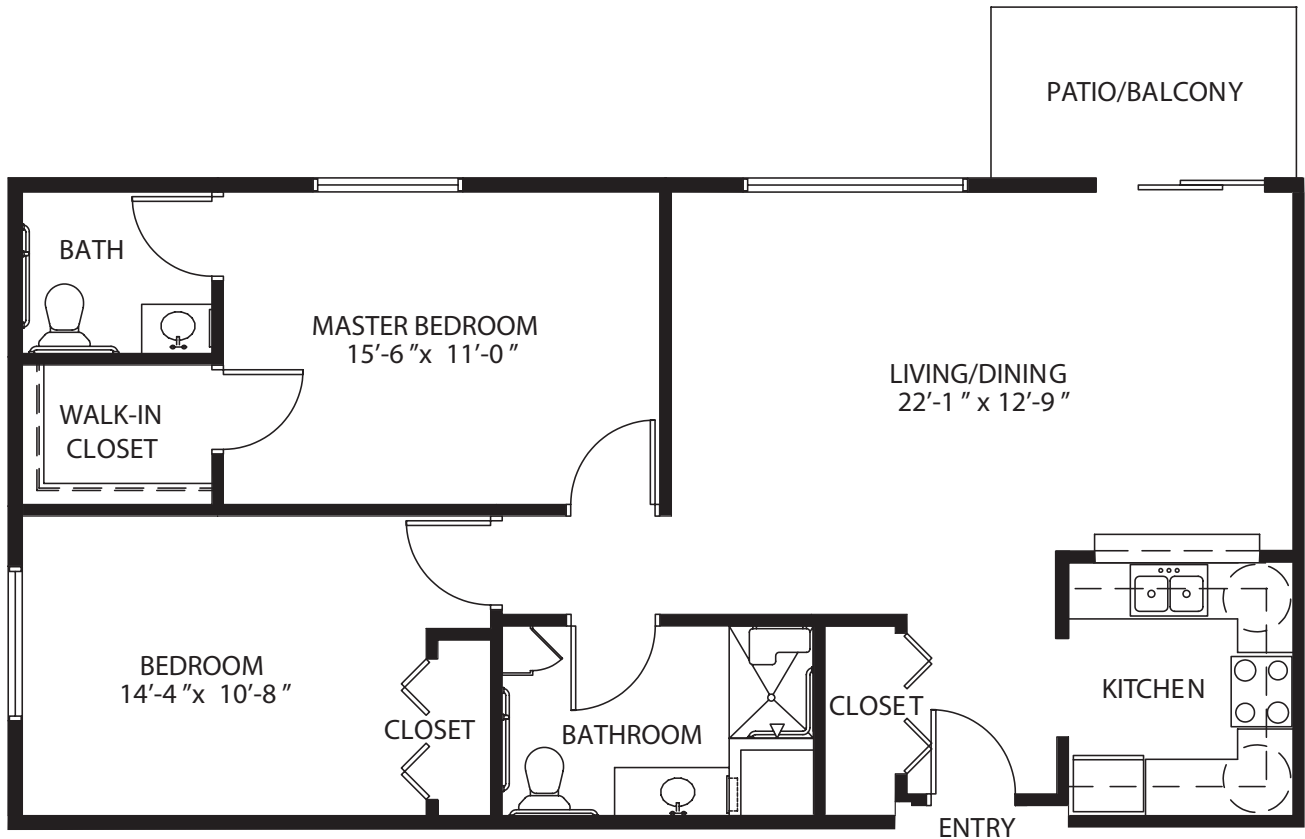

this is living!®

STUDIO

this is living!®

ONE BEDROOM / ONE BATH

this is living!®

ONE BEDROOM DELUXE

811 Sq Ft.

this is living!®

TWO BEDROOM / 1.5 BATH

1,018 Sq Ft.

this is living!®

TWO BEDROOM / 1.5 BATH

1,068 square ft.

this is living!®

TWO BEDROOM DELUXE

this is living!®