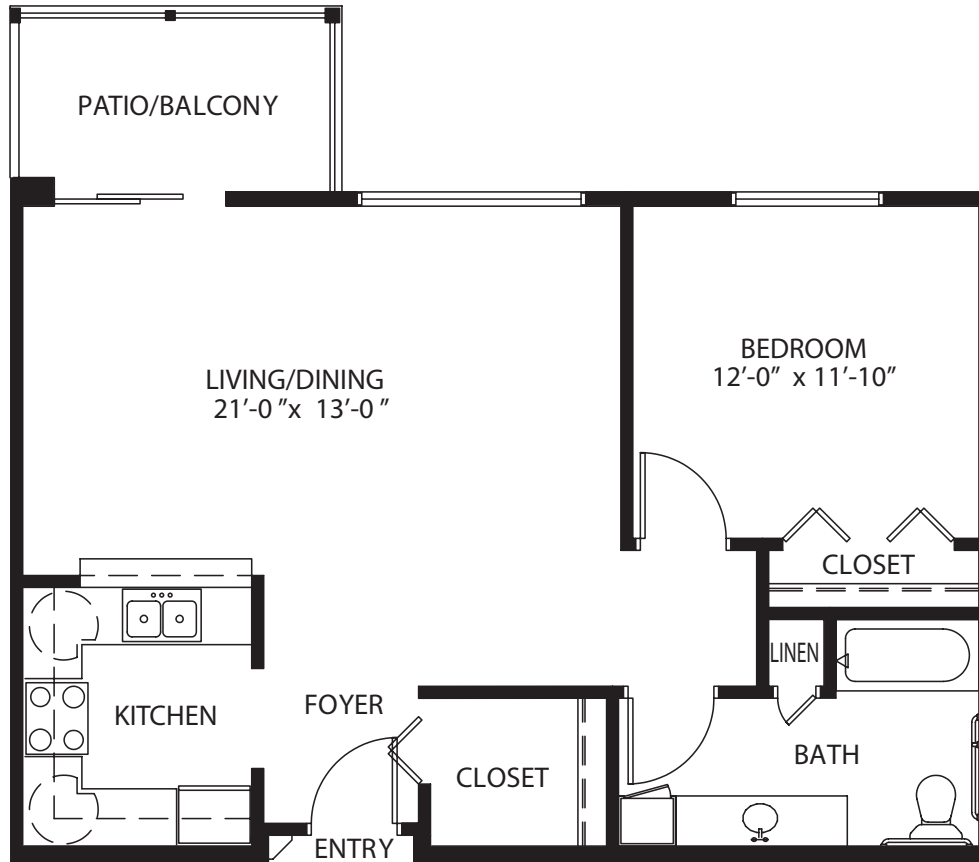

this is living!®

STUDIO

this is living!®

ONE BEDROOM / ONE BATH

this is living!®

ONE BEDROOM DELUXE

811 Sq Ft.

this is living!®

TWO BEDROOM / 1.5 BATH

1,018 Sq Ft.

this is living!®

TWO BEDROOM / 1.5 BATH

1,068 square ft.

this is living!®

TWO BEDROOM DELUXE

this is living!®