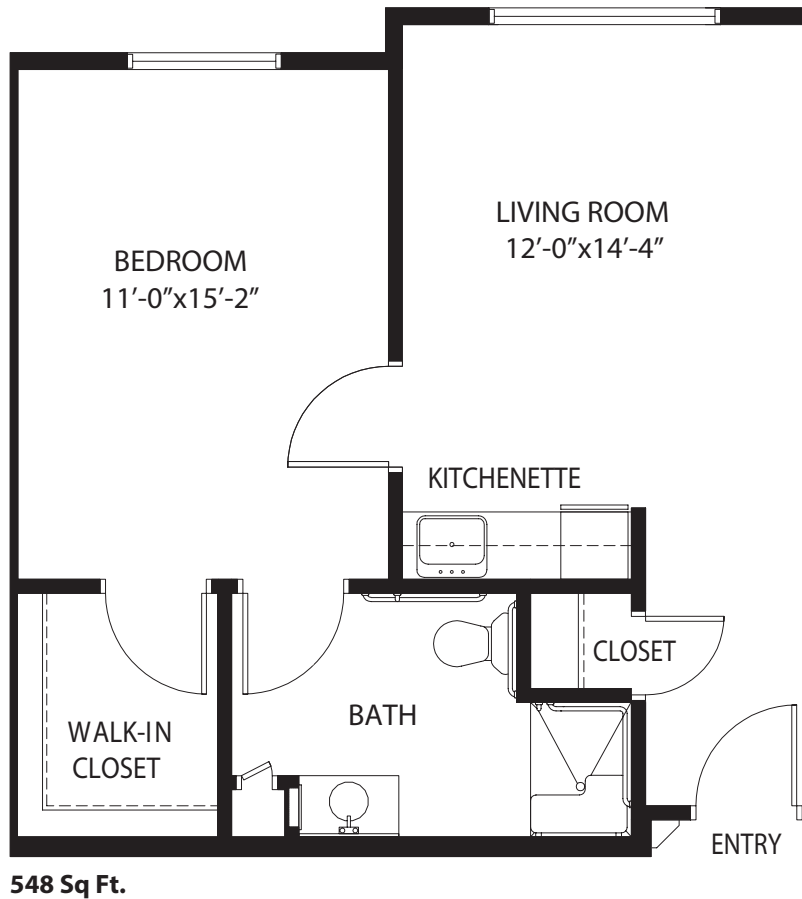

this is living!®

STUDIO

this is living!®

ONE BEDROOM / ONE BATH

this is living!®

ONE BEDROOM DELUXE

811 Sq Ft.

this is living!®

TWO BEDROOM / 1.5 BATH

1,018 Sq Ft.

this is living!®

TWO BEDROOM / 1.5 BATH

1,068 square ft.

this is living!®

TWO BEDROOM DELUXE

this is living!®