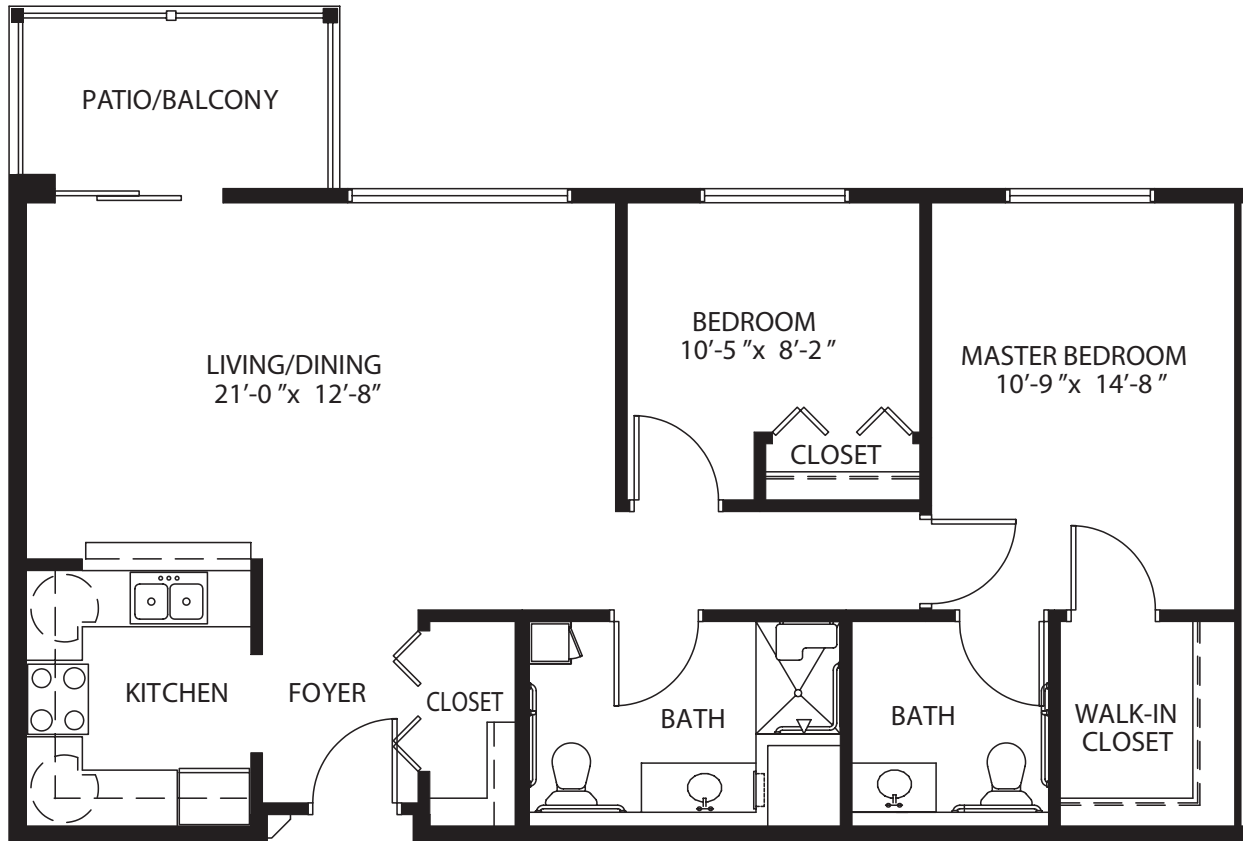

this is living!®

STUDIO

this is living!®

ONE BEDROOM / ONE BATH

this is living!®

ONE BEDROOM DELUXE

811 Sq Ft.

this is living!®

TWO BEDROOM / 1.5 BATH

1,018 Sq Ft.

this is living!®

TWO BEDROOM / 1.5 BATH

1,068 square ft.

this is living!®

TWO BEDROOM DELUXE

this is living!®