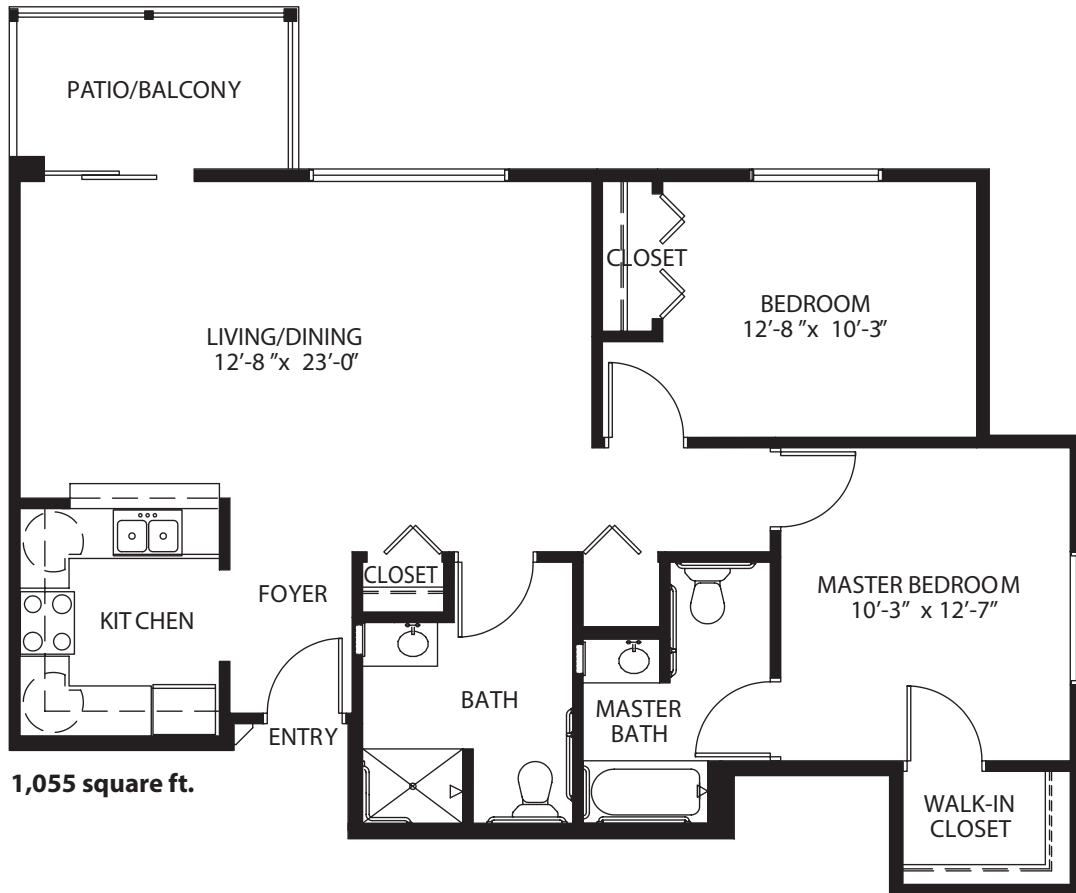

this is living!®

STUDIO

this is living!®

ONE BEDROOM / ONE BATH

this is living!®

ONE BEDROOM DELUXE

811 Sq Ft.

this is living!®

TWO BEDROOM / 1.5 BATH

1,018 Sq Ft.

this is living!®

TWO BEDROOM / 1.5 BATH

1,068 square ft.

this is living!®

TWO BEDROOM DELUXE

this is living!®