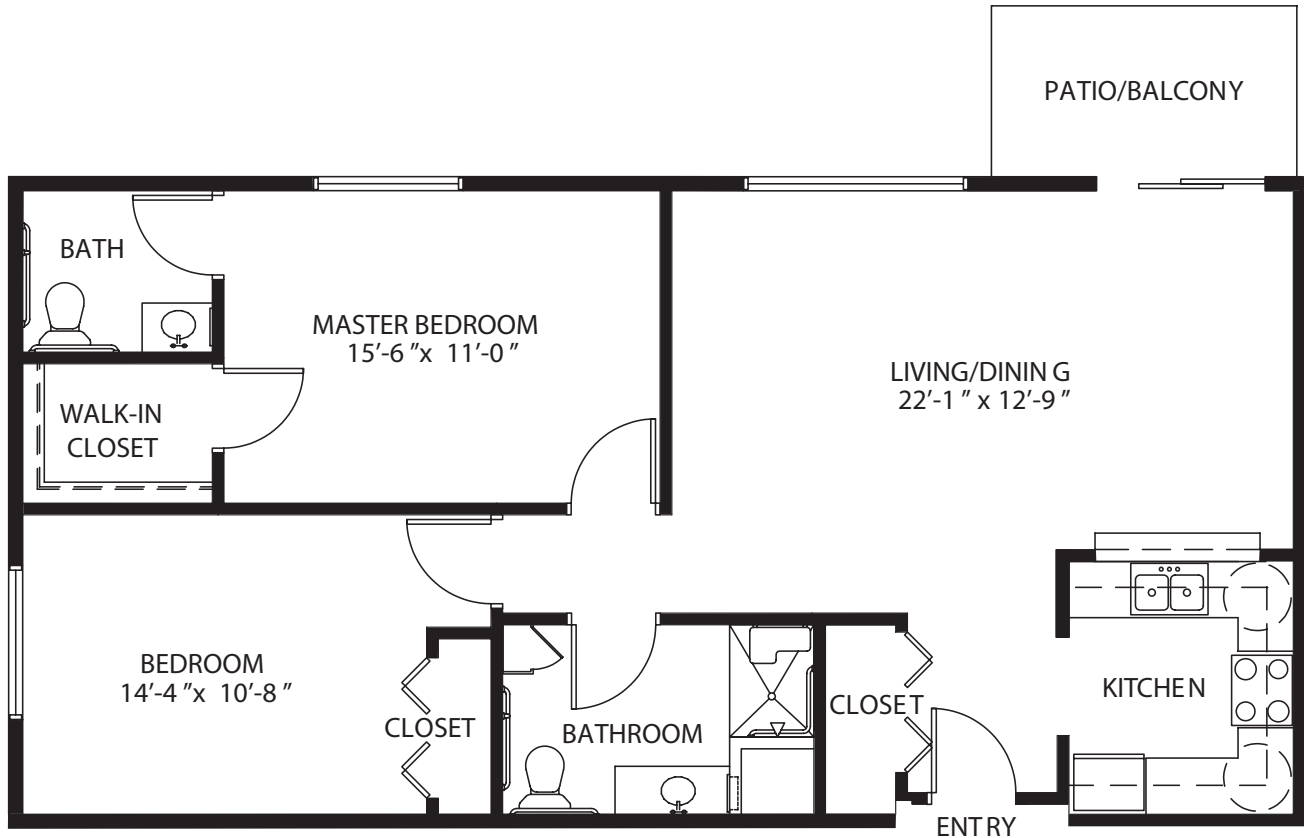

this is living!®

TWO BEDROOM DELUXE

1,055 square ft.

this is living!®

ONE BEDROOM DELUXE

811 square ft.

this is living!®

TWO BEDROOM / 1.5 BATH

1,018 square ft.

this is living!®

TWO BEDROOM / 1.5 BATH

1,068 square ft.

this is living!®

ONE BEDROOM

548 square ft.

this is living!®

STUDIO

this is living!®

VILLA