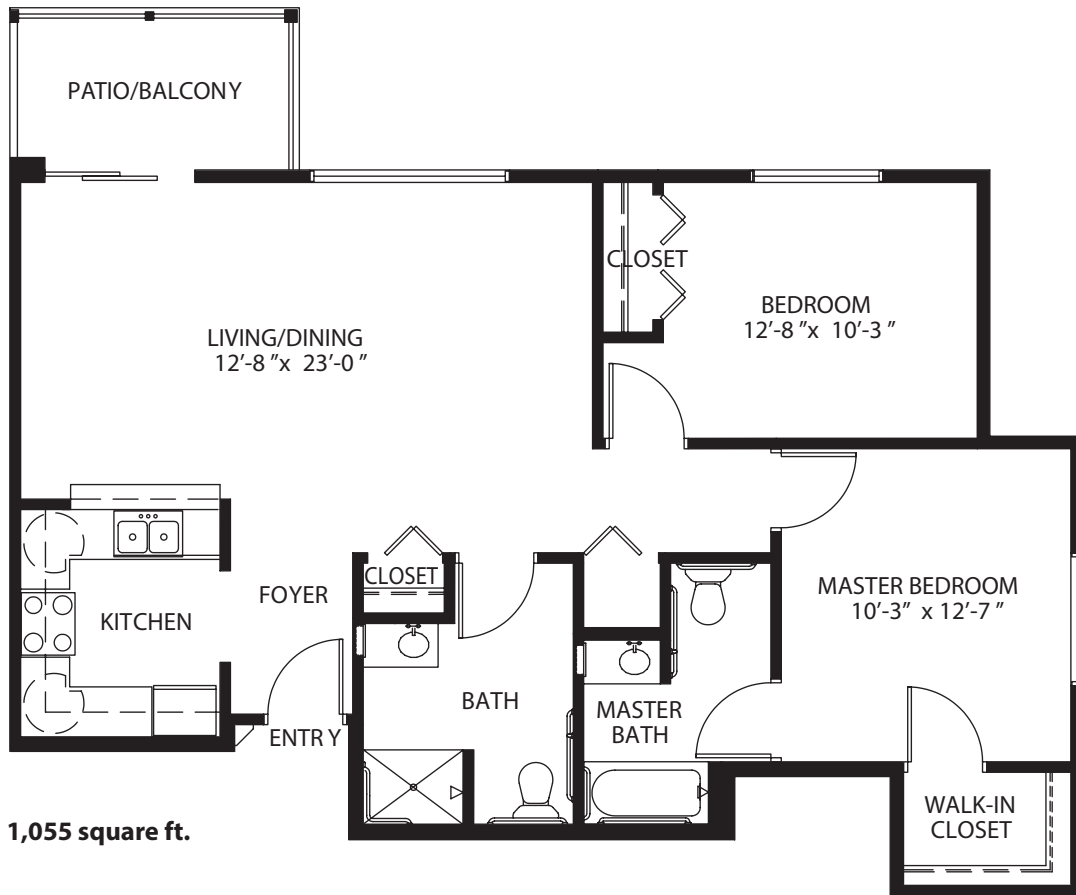

this is living!®

TWO BEDROOM DELUXE

1,055 square ft.

this is living!®

ONE BEDROOM DELUXE

811 square ft.

this is living!®

TWO BEDROOM / 1.5 BATH

1,018 square ft.

this is living!®

TWO BEDROOM / 1.5 BATH

1,068 square ft.

this is living!®

ONE BEDROOM

548 square ft.

this is living!®

STUDIO

this is living!®

VILLA