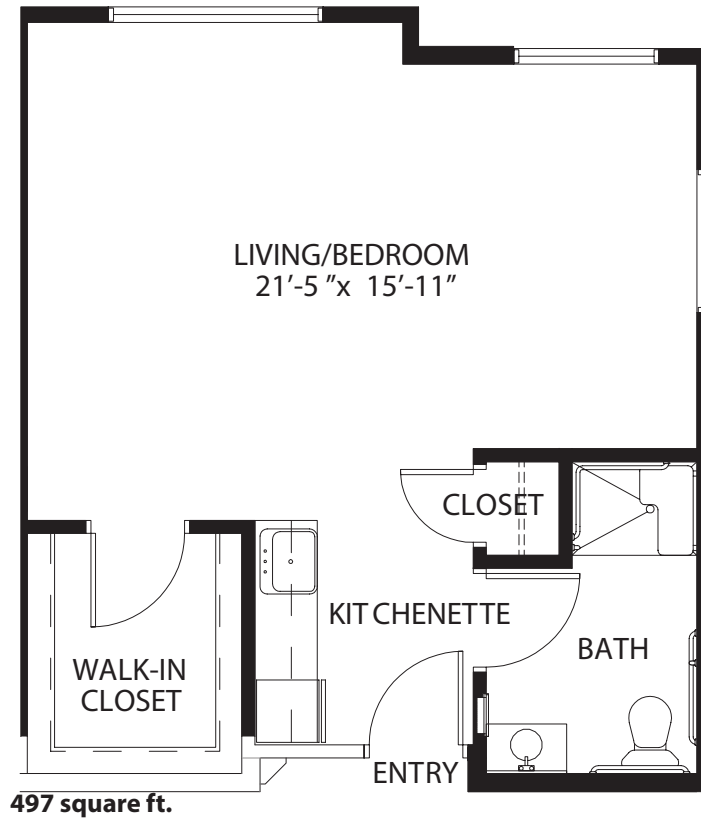

this is living!®

STUDIO