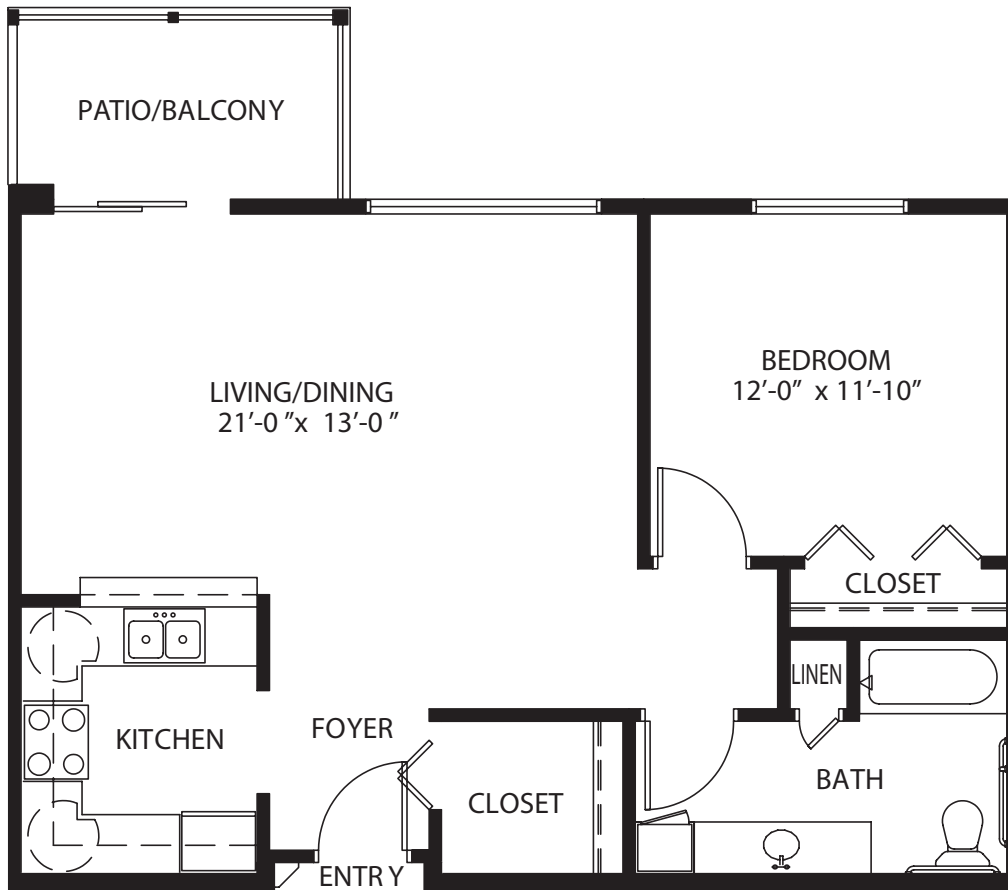

this is living!®

TWO BEDROOM DELUXE

1,055 square ft.

this is living!®

ONE BEDROOM DELUXE

811 square ft.

this is living!®

TWO BEDROOM / 1.5 BATH

1,018 square ft.

this is living!®

TWO BEDROOM / 1.5 BATH

1,068 square ft.

this is living!®

ONE BEDROOM

548 square ft.

this is living!®

STUDIO

this is living!®

VILLA