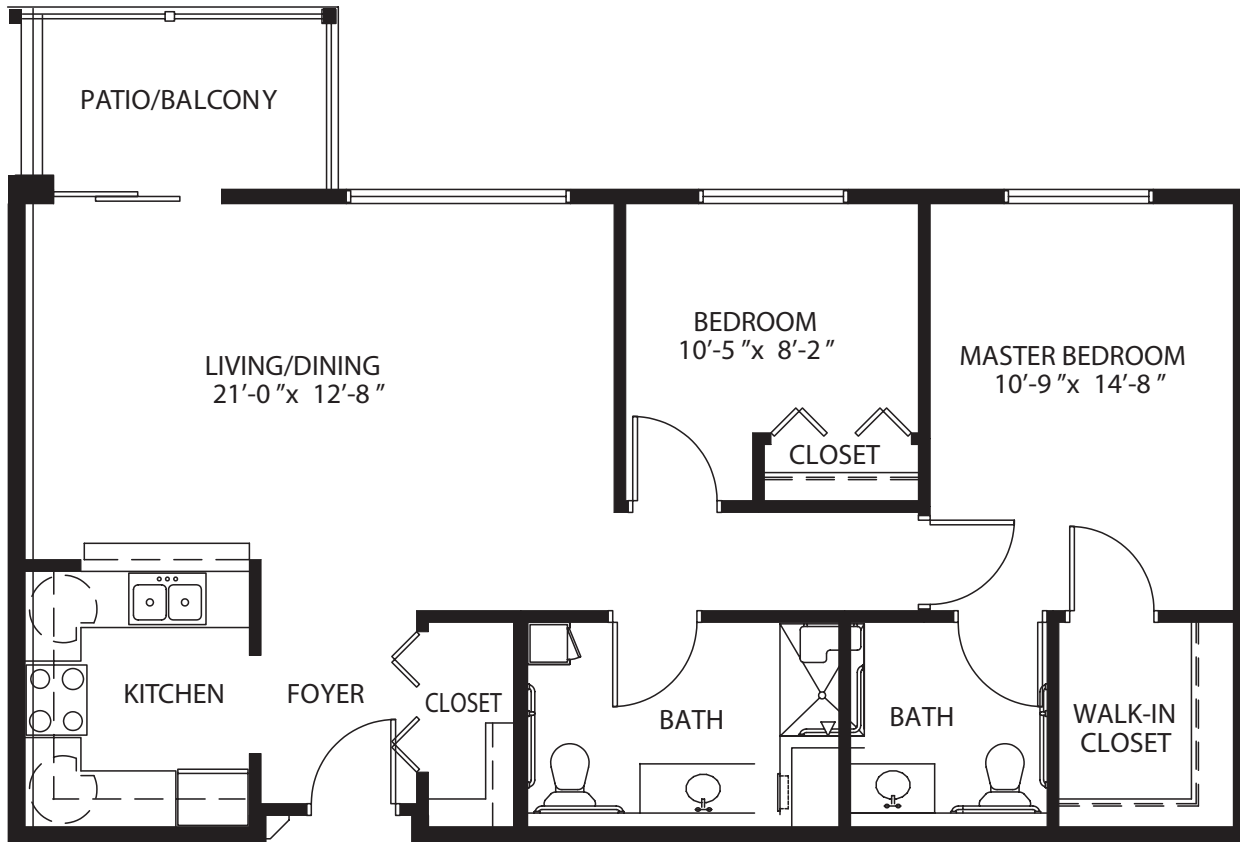

this is living!®

TWO BEDROOM DELUXE

1,055 square ft.

this is living!®

ONE BEDROOM DELUXE

811 square ft.

this is living!®

TWO BEDROOM / 1.5 BATH

1,018 square ft.

this is living!®

TWO BEDROOM / 1.5 BATH

1,068 square ft.

this is living!®

ONE BEDROOM

548 square ft.

this is living!®

STUDIO

this is living!®

VILLA