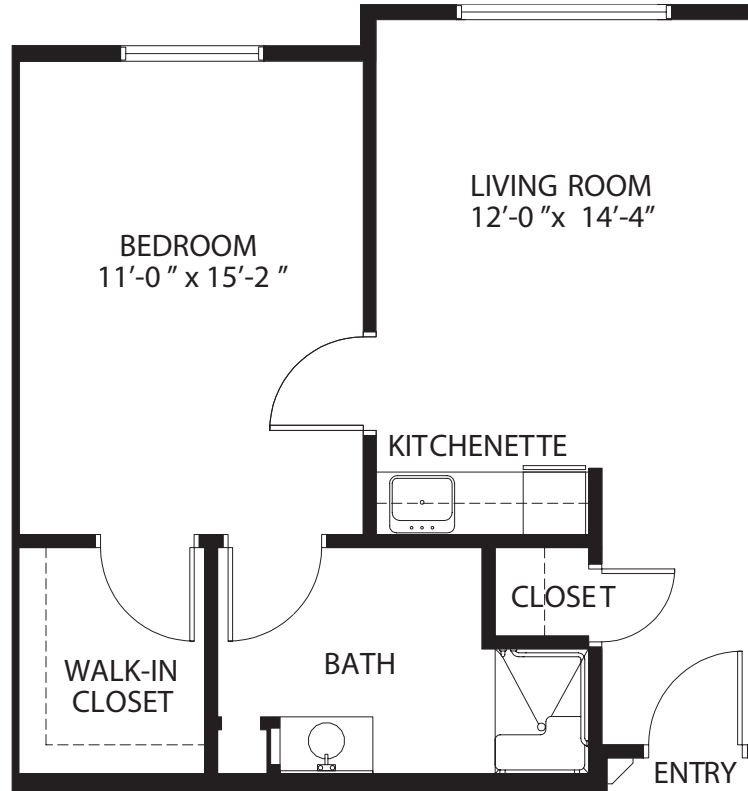

this is living!®

TWO BEDROOM DELUXE

1,055 square ft.

this is living!®

ONE BEDROOM DELUXE

811 square ft.

this is living!®

TWO BEDROOM / 1.5 BATH

1,018 square ft.

this is living!®

TWO BEDROOM / 1.5 BATH

1,068 square ft.

this is living!®

ONE BEDROOM

548 square ft.

this is living!®

STUDIO

this is living!®

VILLA