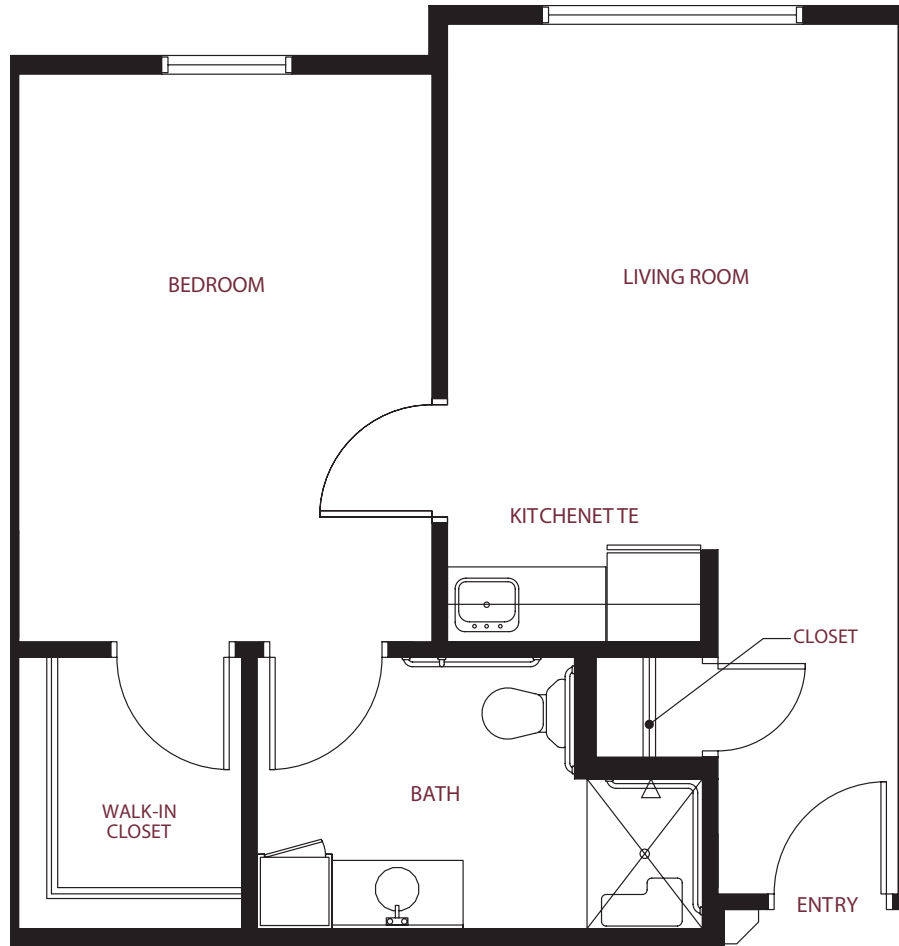

this is living!®

ONE BEDROOM / ONE BATH

548 sq. ft.

this is living!®

STUDIO

496 sq. ft.

this is living!®

TWO BEDROOM / 1.5 BATH

1,018 sq. ft.

this is living!®

ONE BEDROOM DELUXE

811 sq. ft.

this is living!®

VILLA

1,600 sq. ft.

this is living!®

TWO BEDROOM DELUXE