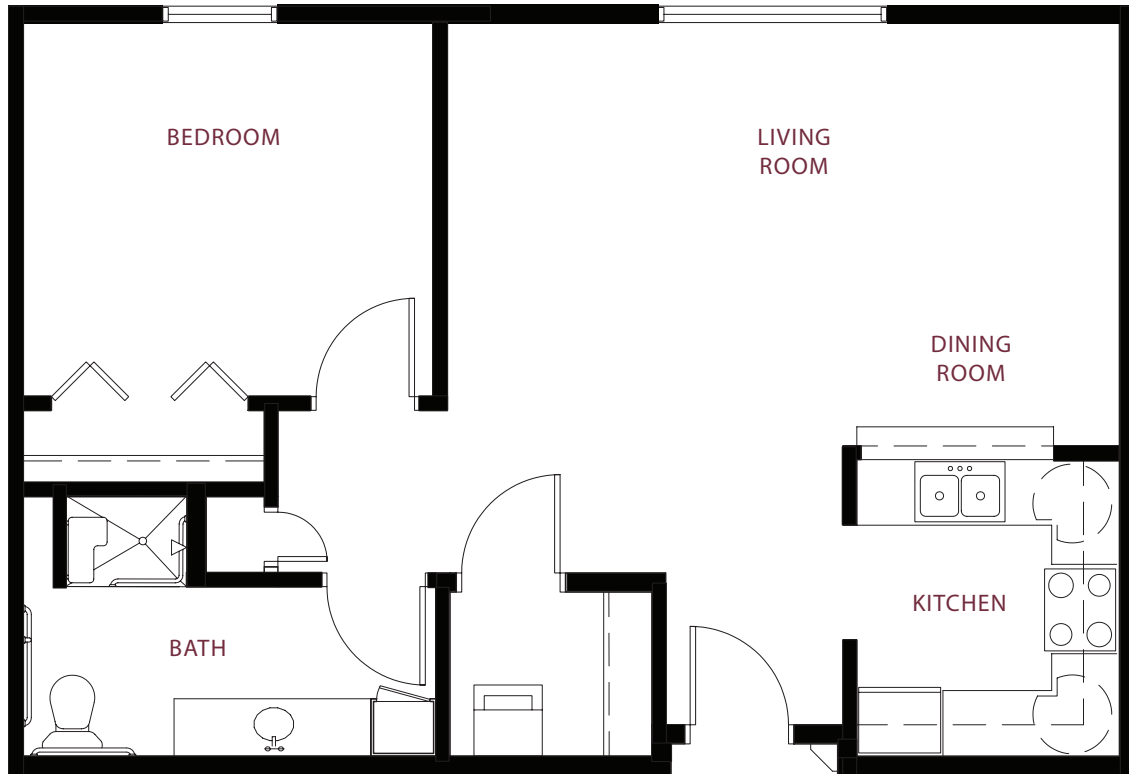

this is living!®

ONE BEDROOM / ONE BATH

548 sq. ft.

this is living!®

STUDIO

496 sq. ft.

this is living!®

TWO BEDROOM / 1.5 BATH

1,018 sq. ft.

this is living!®

ONE BEDROOM DELUXE

811 sq. ft.

this is living!®

VILLA

1,600 sq. ft.

this is living!®

TWO BEDROOM DELUXE