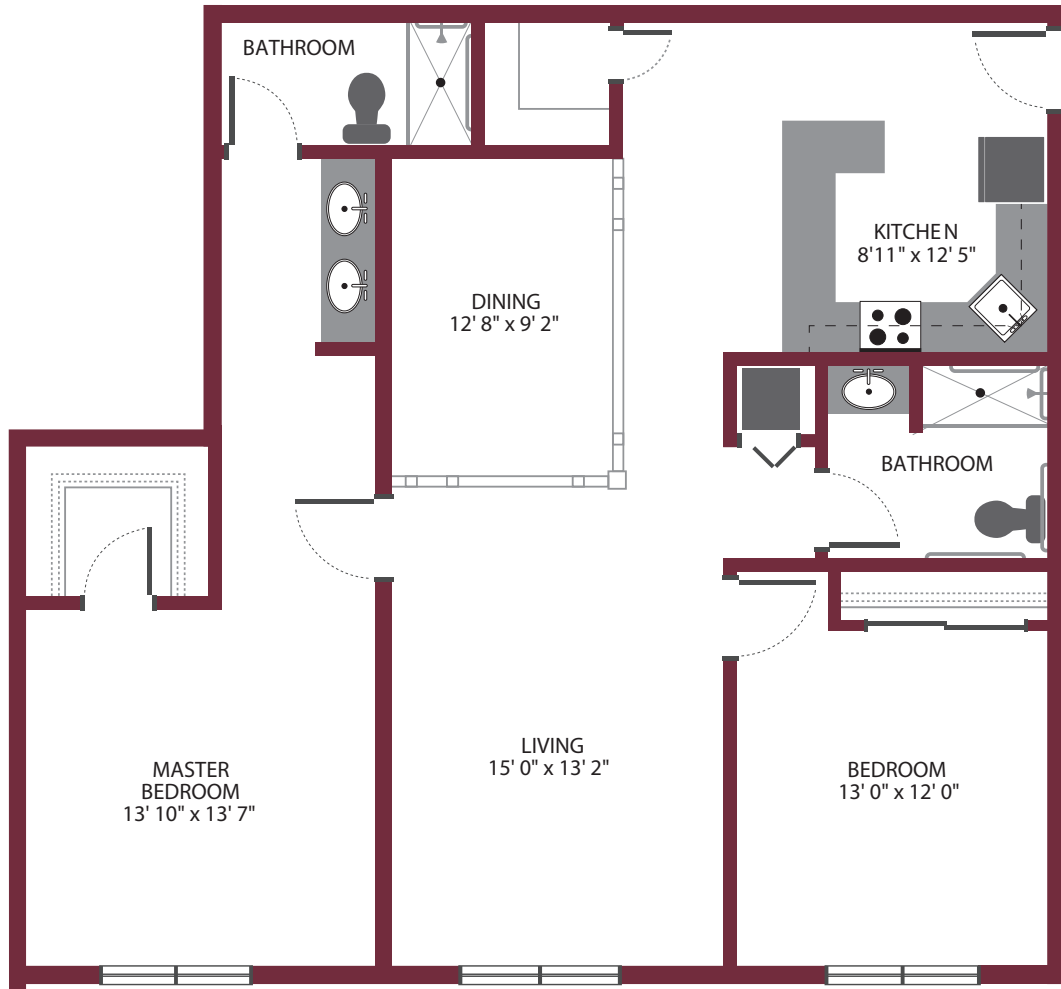

ONE BEDROOM • UNIT A7

*Independent Living*

this is living!®

ONE BEDROOM / ONE BATH • UNIT A 8

*Independent Living*

this is living!®

ONE BEDROOM / ONE BATH • UNIT A9

*Independent Living*

1073 sq. ft.

this is living!®

**TWO BEDROOM / TWO BATH • UNIT B1**

*Independent Living*

1320 sq. ft.

this is living!®

**TWO BEDROOM / TWO BATH • UNIT B2**

*Independent Living*

1340 sq. ft.

this is living!®

STUDIO • UNIT C1

*Independent Living*

582 sq. ft.

this is living!

TWO BEDROOM / ONE BATH • UNIT G

*Independent Living*