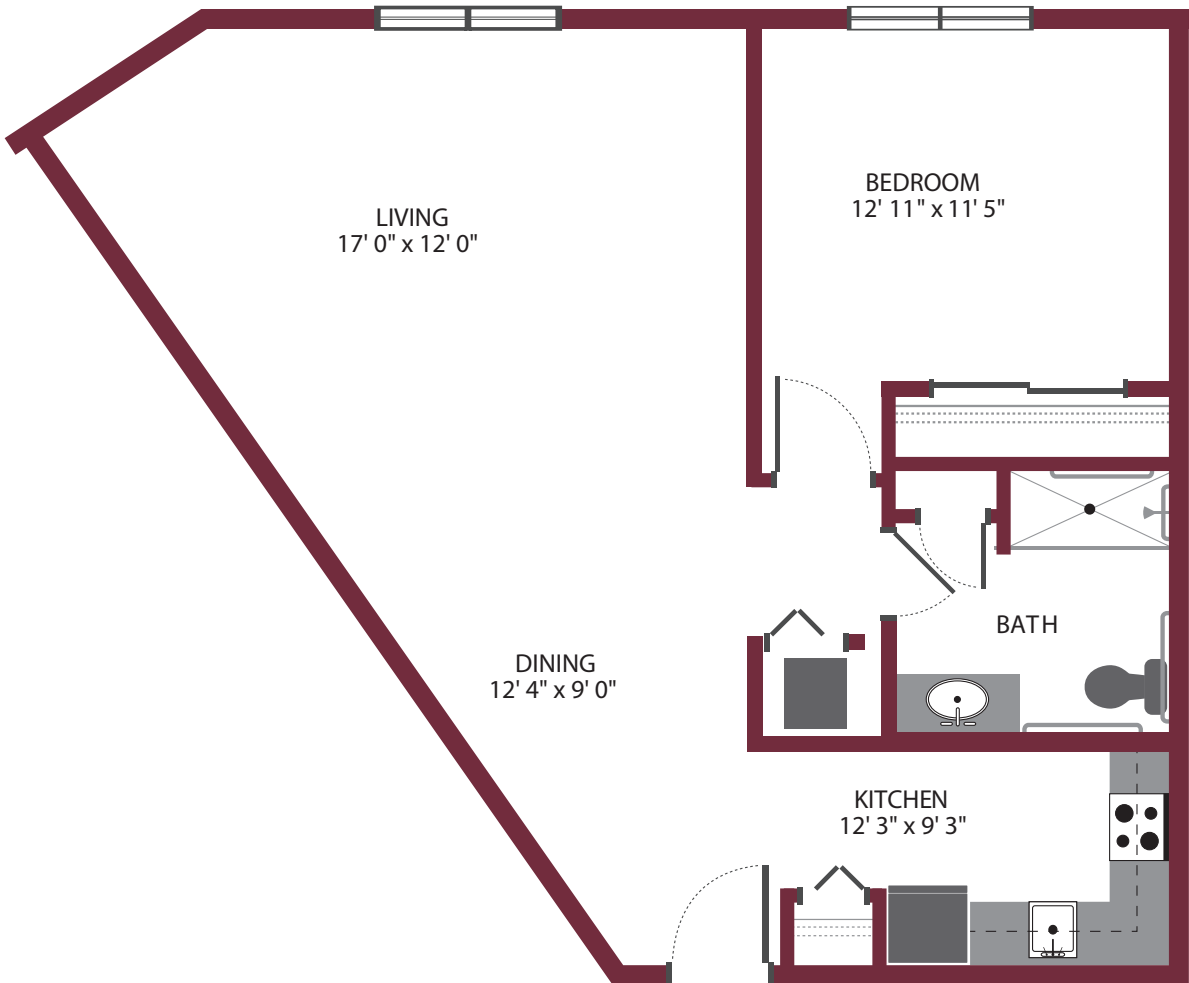

**PRIMROSE**  
RETIREMENT COMMUNITIES

ONE BEDROOM / ONE BATH • UNIT A5

*Independent Living*

this is living!®

ONE BEDROOM / ONE BATH • UNIT A 6

*Independent Living*

700 sq. ft.

this is living!®

ONE BEDROOM • UNIT A7

*Independent Living*

this is living!®

ONE BEDROOM / ONE BATH • UNIT A 8

*Independent Living*

this is living!®

ONE BEDROOM / ONE BATH • UNIT A9

*Independent Living*

1073 sq. ft.

this is living!®

**TWO BEDROOM / TWO BATH • UNIT B1**

*Independent Living*

1320 sq. ft.

this is living!®

**TWO BEDROOM / TWO BATH • UNIT B2**

*Independent Living*

1340 sq. ft.

this is living!®

STUDIO • UNIT C1

*Independent Living*

582 sq. ft.

this is living!

TWO BEDROOM / ONE BATH • UNIT G

*Independent Living*