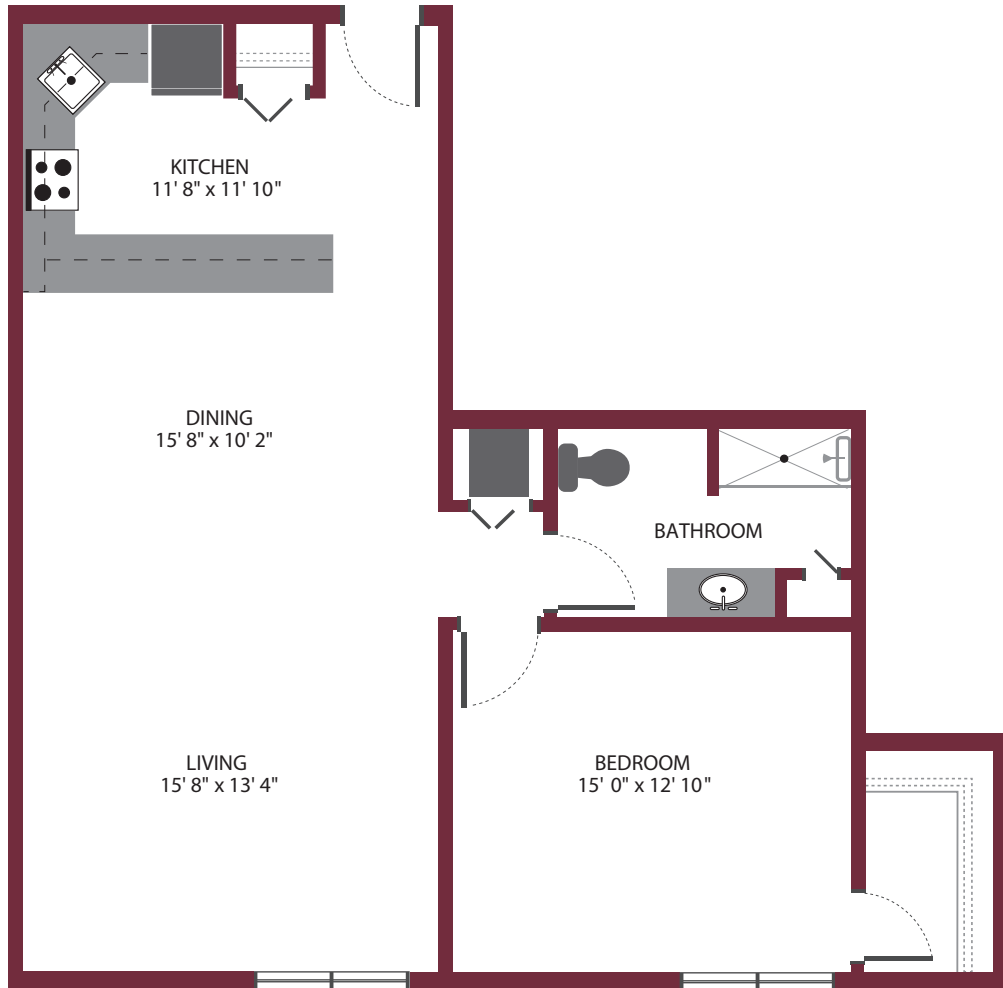

ONE BEDROOM • UNIT A7

*Independent Living*

this is living!®

ONE BEDROOM / ONE BATH • UNIT A 8

*Independent Living*

this is living!®

ONE BEDROOM / ONE BATH • UNIT A9

*Independent Living*

1073 sq. ft.

this is living!®

**TWO BEDROOM / TWO BATH • UNIT B1**

*Independent Living*

1320 sq. ft.

this is living!®

**TWO BEDROOM / TWO BATH • UNIT B2**

*Independent Living*

1340 sq. ft.

this is living!®

STUDIO • UNIT C1

*Independent Living*

582 sq. ft.

this is living!

TWO BEDROOM / ONE BATH • UNIT G

*Independent Living*