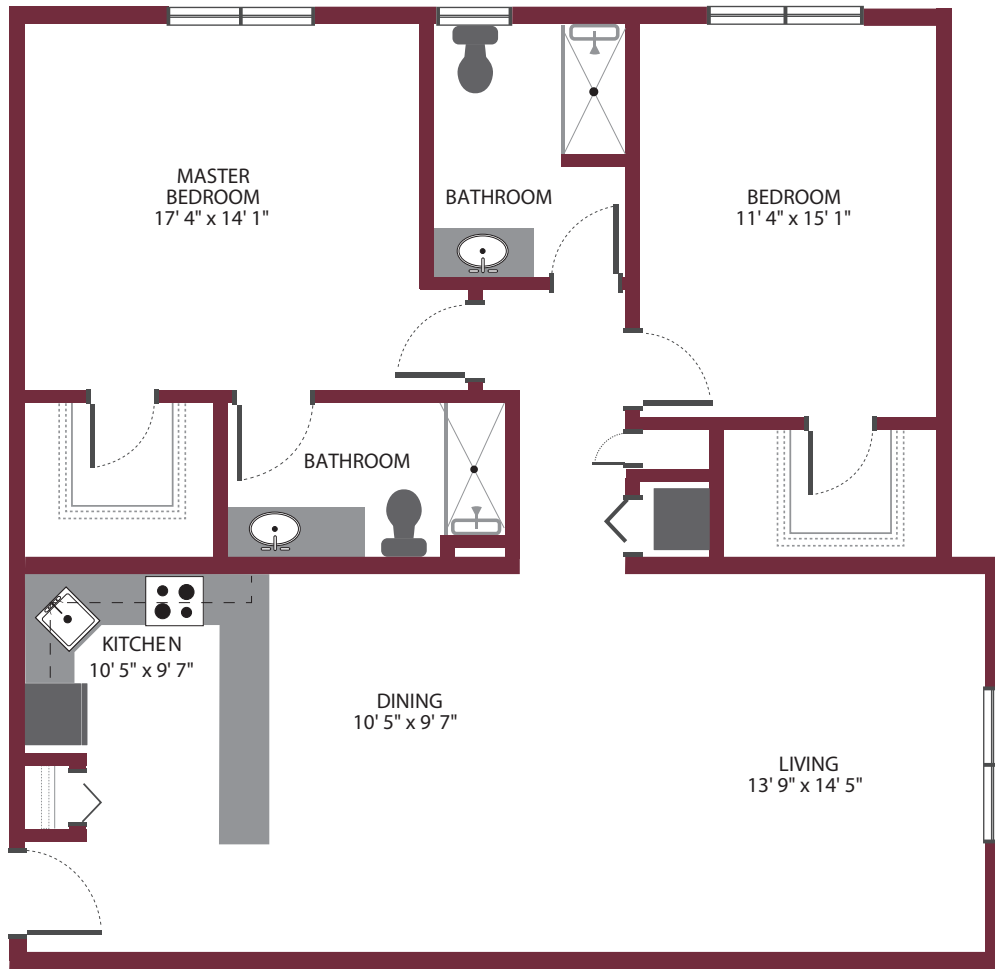

ONE BEDROOM • UNIT A7

*Independent Living*

this is living!®

ONE BEDROOM / ONE BATH • UNIT A 8

*Independent Living*

this is living!®

ONE BEDROOM / ONE BATH • UNIT A9

*Independent Living*

1073 sq. ft.

this is living!®

**TWO BEDROOM / TWO BATH • UNIT B1**

*Independent Living*

1320 sq. ft.

this is living!®

**TWO BEDROOM / TWO BATH • UNIT B2**

*Independent Living*

1340 sq. ft.

this is living!®

STUDIO • UNIT C1

*Independent Living*

582 sq. ft.

this is living!

TWO BEDROOM / ONE BATH • UNIT G

*Independent Living*