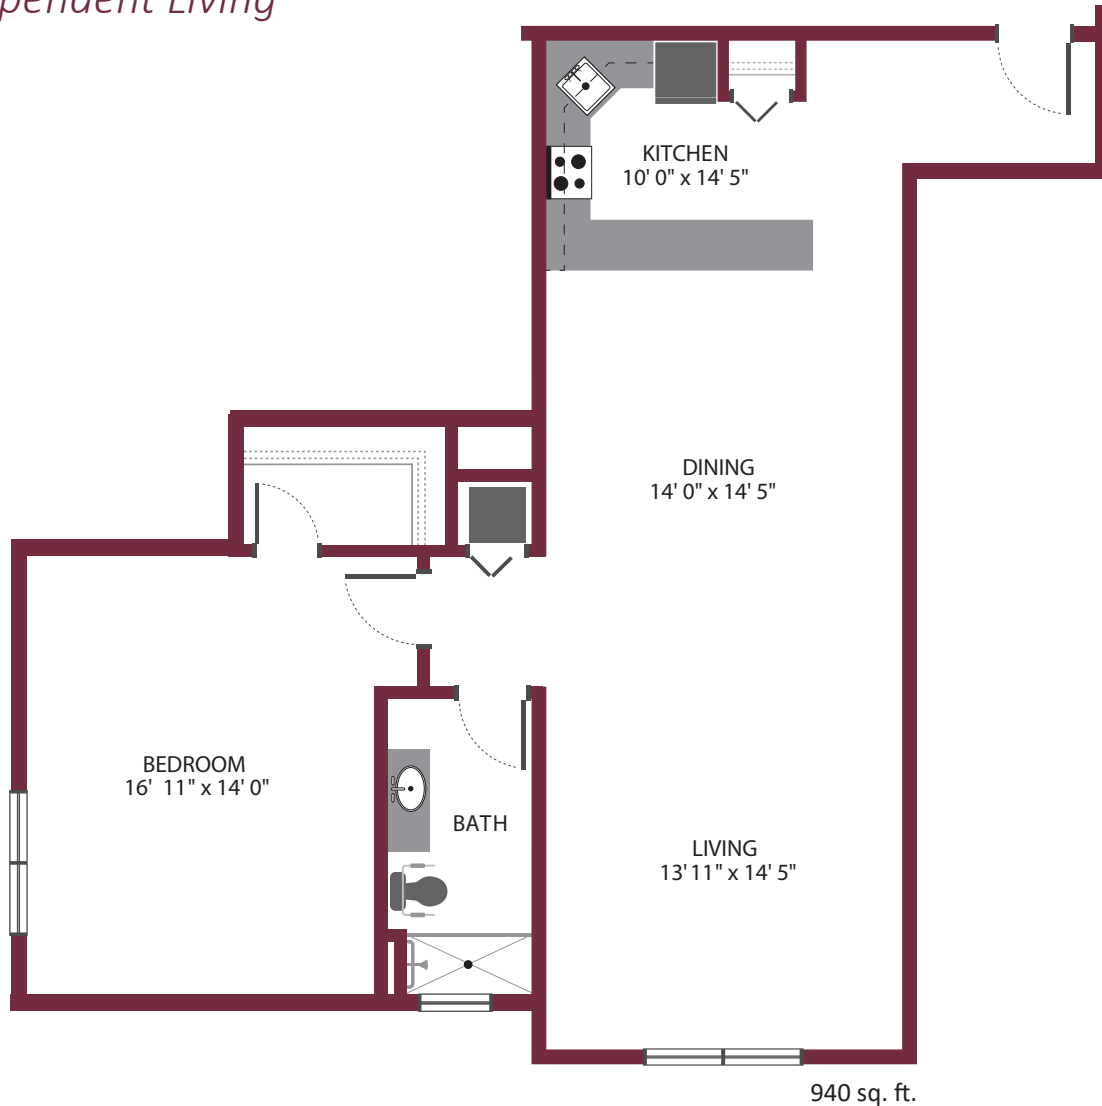

ONE BEDROOM • UNIT A7

*Independent Living*

this is living!®

ONE BEDROOM / ONE BATH • UNIT A 8

*Independent Living*

this is living!®

ONE BEDROOM / ONE BATH • UNIT A9

*Independent Living*

1073 sq. ft.

this is living!®

**TWO BEDROOM / TWO BATH • UNIT B1**

*Independent Living*

1320 sq. ft.

this is living!®

**TWO BEDROOM / TWO BATH • UNIT B2**

*Independent Living*

1340 sq. ft.

this is living!®

STUDIO • UNIT C1

*Independent Living*

582 sq. ft.

this is living!

TWO BEDROOM / ONE BATH • UNIT G

*Independent Living*