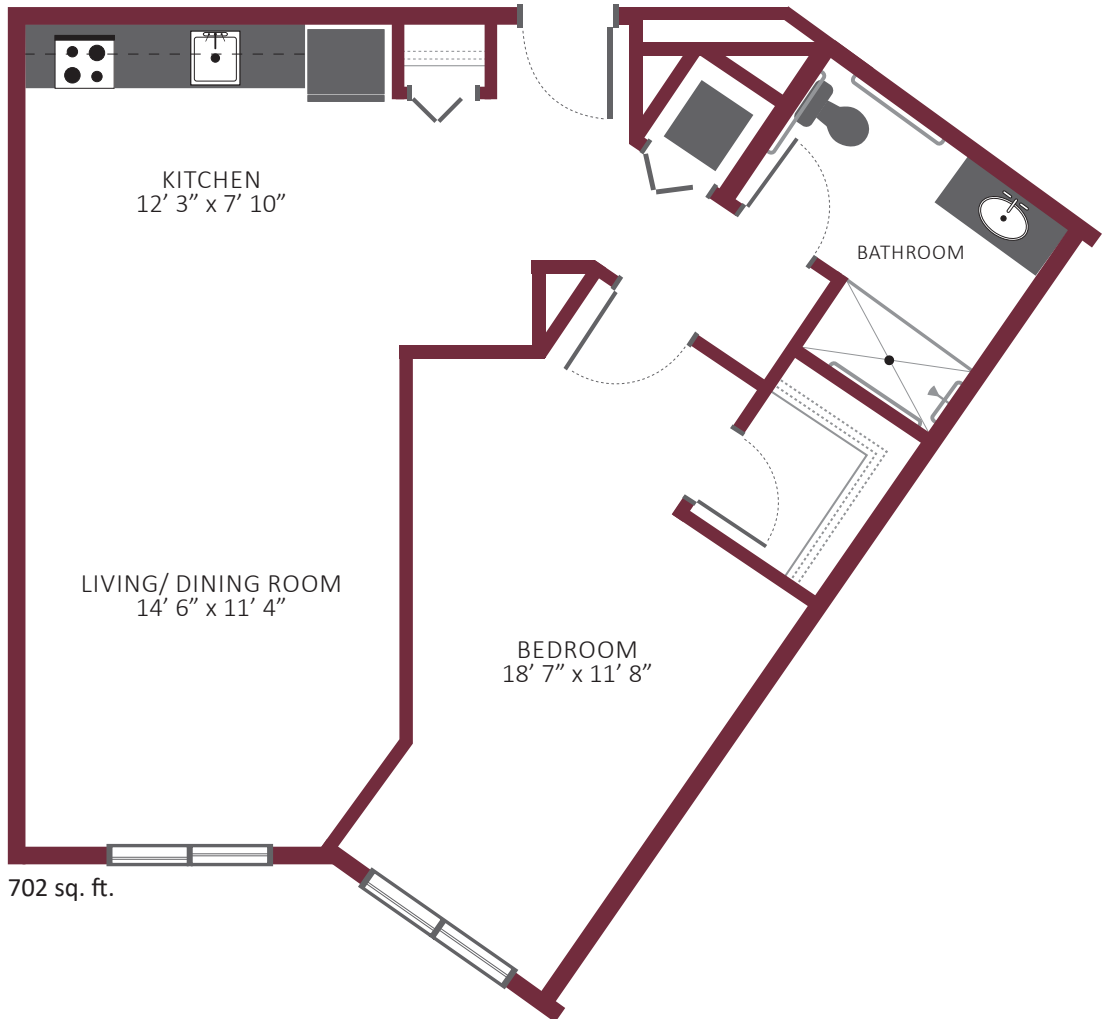

**PRIMROSE**  
RETIREMENT COMMUNITIES

ONE BEDROOM / ONE BATH • UNIT A5

*Independent Living*

this is living!®

ONE BEDROOM / ONE BATH • UNIT A 6

*Independent Living*

700 sq. ft.

this is living!®

ONE BEDROOM • UNIT A7

*Independent Living*

this is living!®

ONE BEDROOM / ONE BATH • UNIT A 8

*Independent Living*

this is living!®

ONE BEDROOM / ONE BATH • UNIT A9

*Independent Living*

1073 sq. ft.

this is living!®

**TWO BEDROOM / TWO BATH • UNIT B1**

*Independent Living*

1320 sq. ft.

this is living!®

**TWO BEDROOM / TWO BATH • UNIT B2**

*Independent Living*