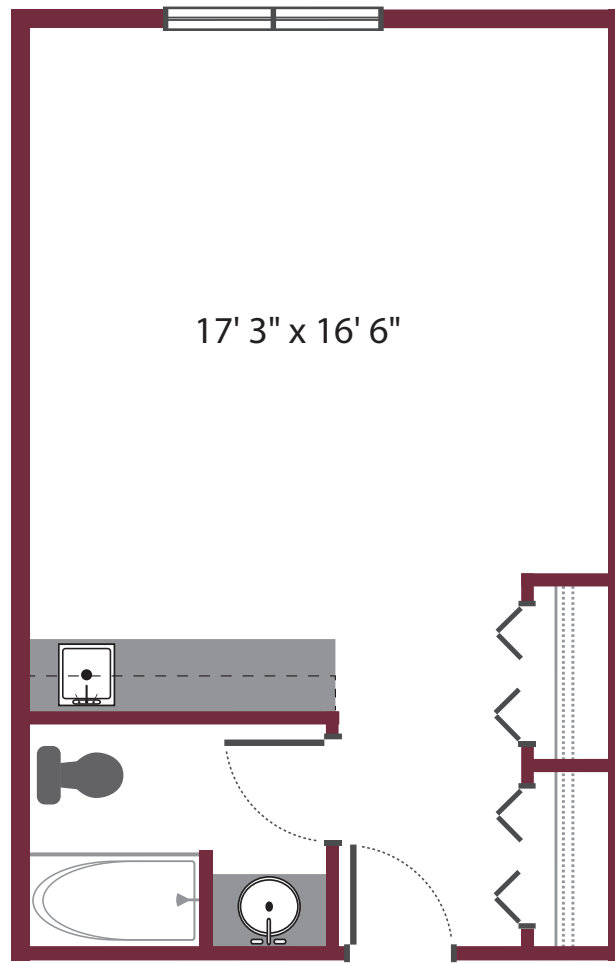

this is living!®

STUDIO • UNIT A

Independent & Assisted Living

449 sq. ft.

STUDIO • UNIT B

Independent & Assisted Living

16' 0" x 16' 6"

456 sq. ft.

540 sq. ft.

this is living!®

ONE BEDROOM / ONE BATH • UNIT F

Independent & Assisted Living

538 sq. ft.

this is living!®

ONE BEDROOM / TWO BATH • UNIT N

Independent & Assisted Living

830 sq. ft.

this is living!®

STUDIO - EFFICIENCY

Independent & Assisted Living