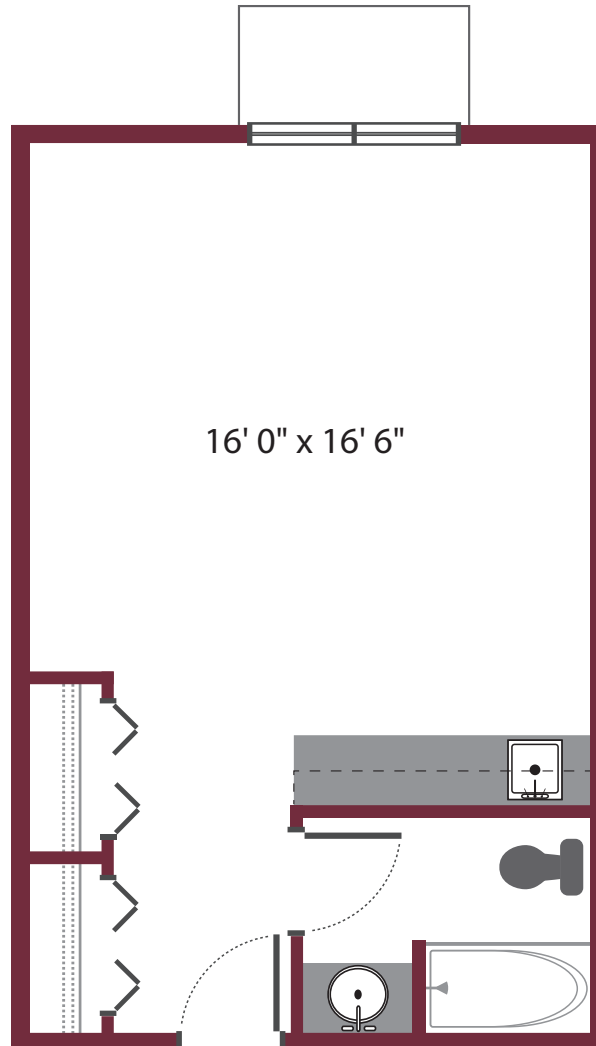

this is living!®

STUDIO • UNIT A

Independent & Assisted Living

449 sq. ft.

STUDIO • UNIT B

Independent & Assisted Living

16' 0" x 16' 6"

456 sq. ft.

540 sq. ft.

this is living!®

ONE BEDROOM / ONE BATH • UNIT F

Independent & Assisted Living

538 sq. ft.

this is living!®

ONE BEDROOM / TWO BATH • UNIT N

Independent & Assisted Living

830 sq. ft.

this is living!®

STUDIO - EFFICIENCY

Independent & Assisted Living