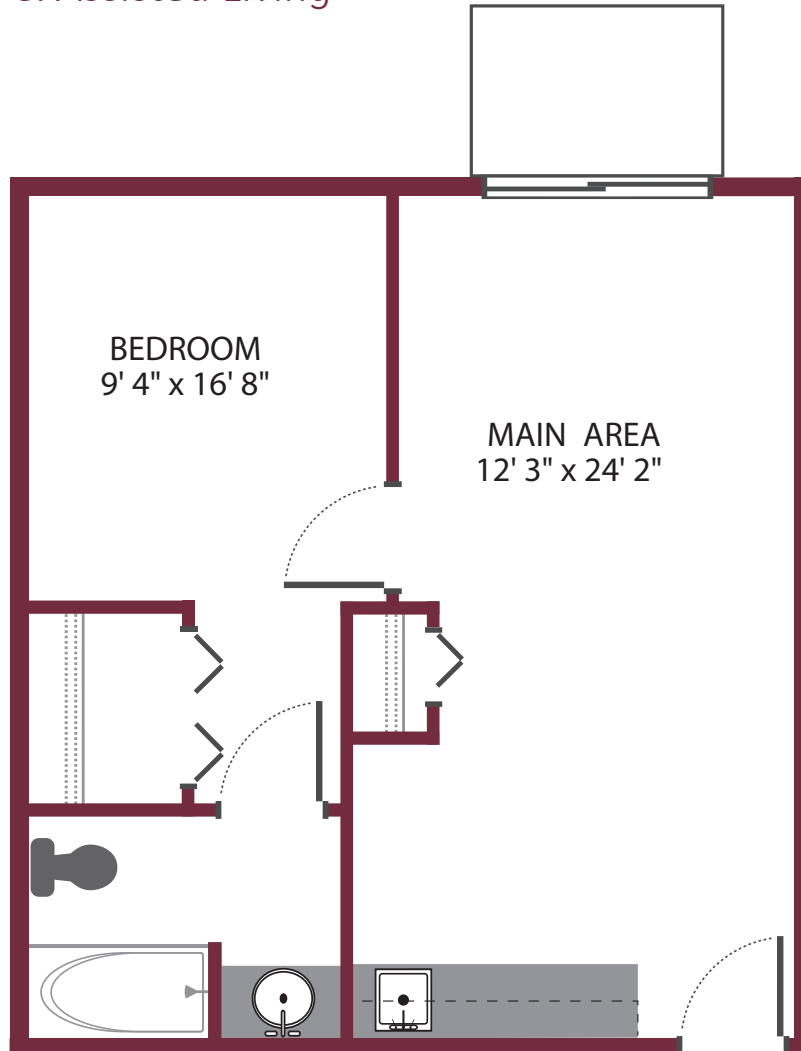

this is living!®

STUDIO • UNIT A

Independent & Assisted Living

449 sq. ft.

STUDIO • UNIT B

Independent & Assisted Living

16' 0" x 16' 6"

456 sq. ft.

this is living!®

STUDIO • UNIT C

Independent & Assisted Living

STUDIO • UNIT D

Independent & Assisted Living

this is living!®

STUDIO • UNIT E

Independent & Assisted Living

540 sq. ft.

this is living!®

ONE BEDROOM / ONE BATH • UNIT F

Independent & Assisted Living

538 sq. ft.

this is living!®

ONE BEDROOM / TWO BATH • UNIT N

Independent & Assisted Living

830 sq. ft.

this is living!®

STUDIO - EFFICIENCY

Independent & Assisted Living