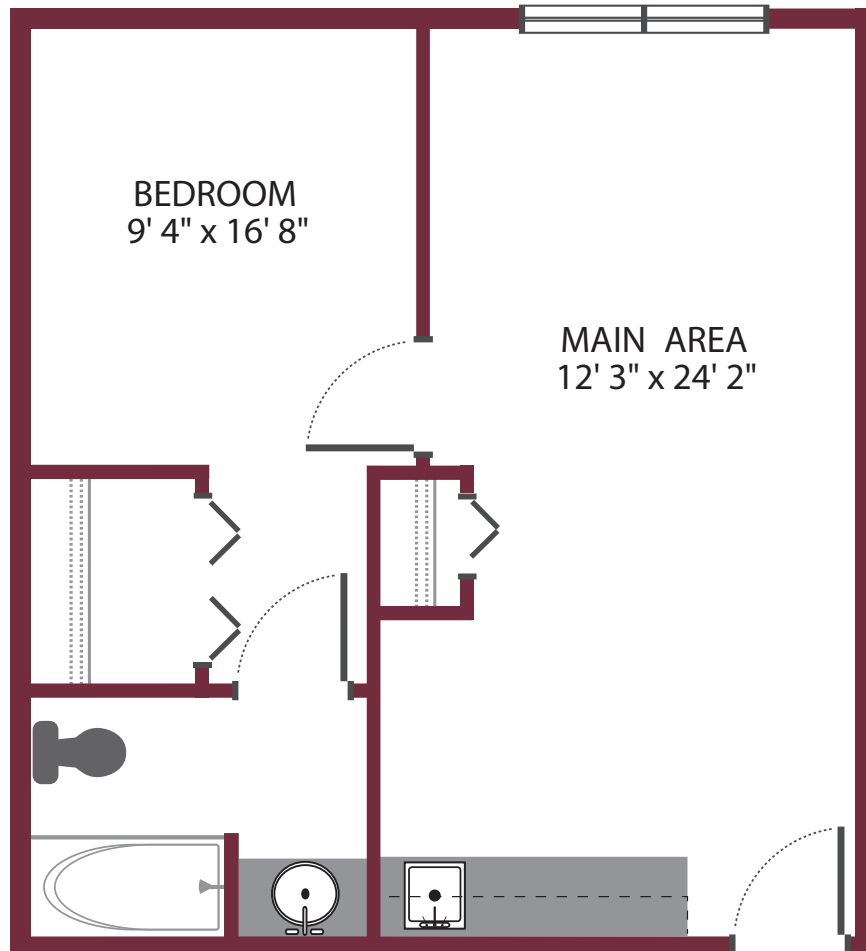

this is living!®

STUDIO • UNIT A

Independent & Assisted Living

449 sq. ft.

STUDIO • UNIT B

Independent & Assisted Living

16' 0" x 16' 6"

456 sq. ft.

this is living!®

STUDIO • UNIT C

Independent & Assisted Living

STUDIO • UNIT D

Independent & Assisted Living

this is living!®

STUDIO • UNIT E

Independent & Assisted Living

540 sq. ft.

this is living!®

ONE BEDROOM / ONE BATH • UNIT F

Independent & Assisted Living

538 sq. ft.

this is living!®

ONE BEDROOM / TWO BATH • UNIT N

Independent & Assisted Living

830 sq. ft.

this is living!®

STUDIO - EFFICIENCY

Independent & Assisted Living