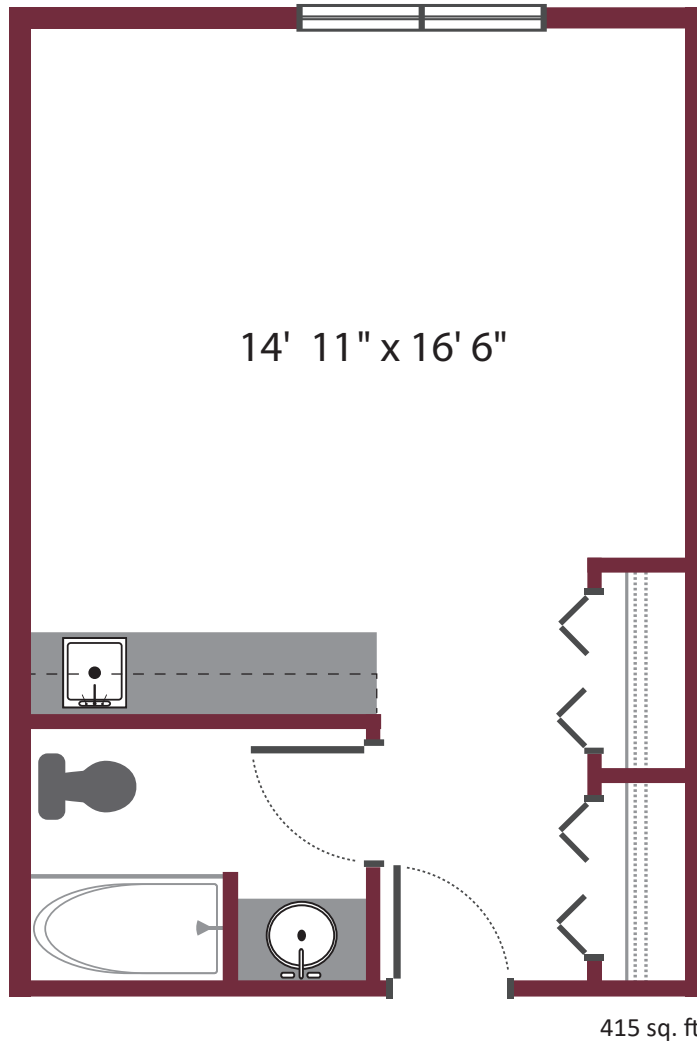

STUDIO • UNIT D

Independent & Assisted Living