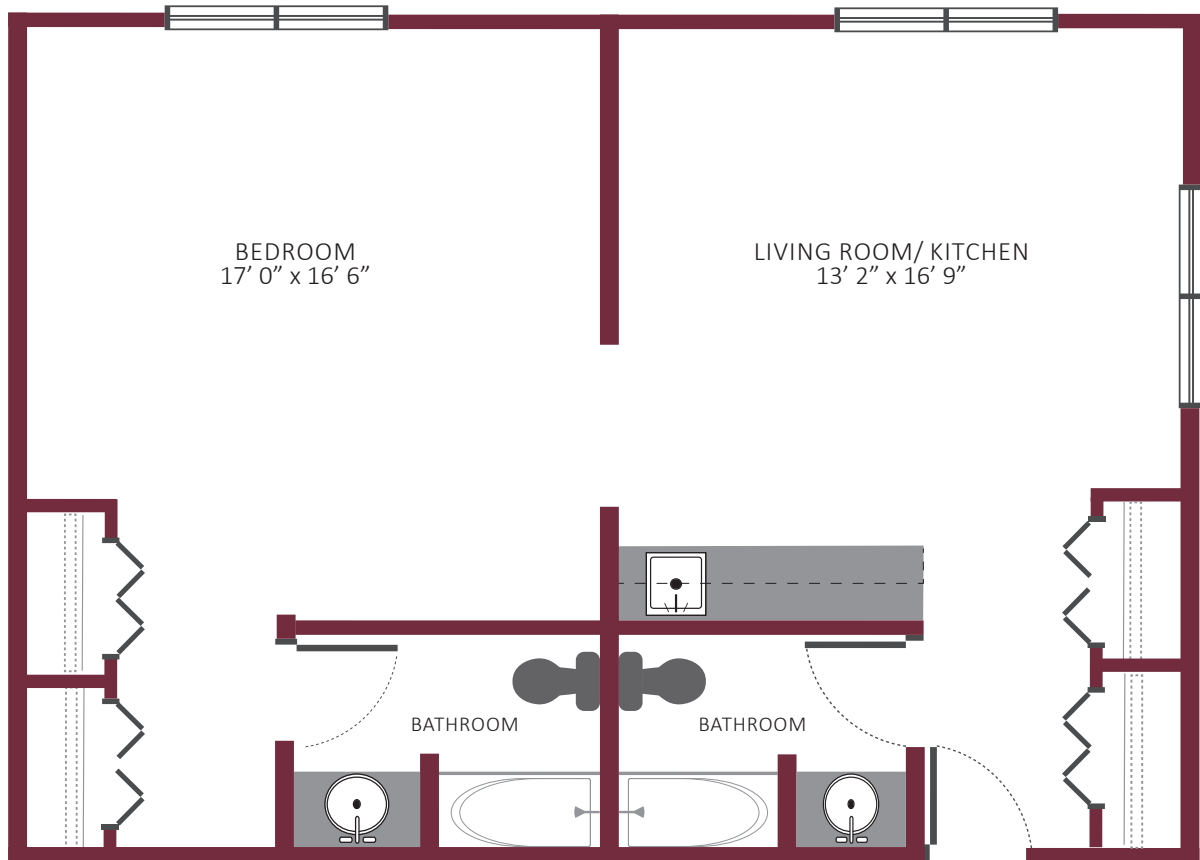

this is living!®

STUDIO • UNIT A

Independent & Assisted Living

449 sq. ft.

STUDIO • UNIT B

Independent & Assisted Living

16' 0" x 16' 6"

456 sq. ft.

540 sq. ft.

this is living!®

ONE BEDROOM / ONE BATH • UNIT F

Independent & Assisted Living

538 sq. ft.

this is living!®

ONE BEDROOM / TWO BATH • UNIT N

Independent & Assisted Living

830 sq. ft.

this is living!®

STUDIO - EFFICIENCY

Independent & Assisted Living