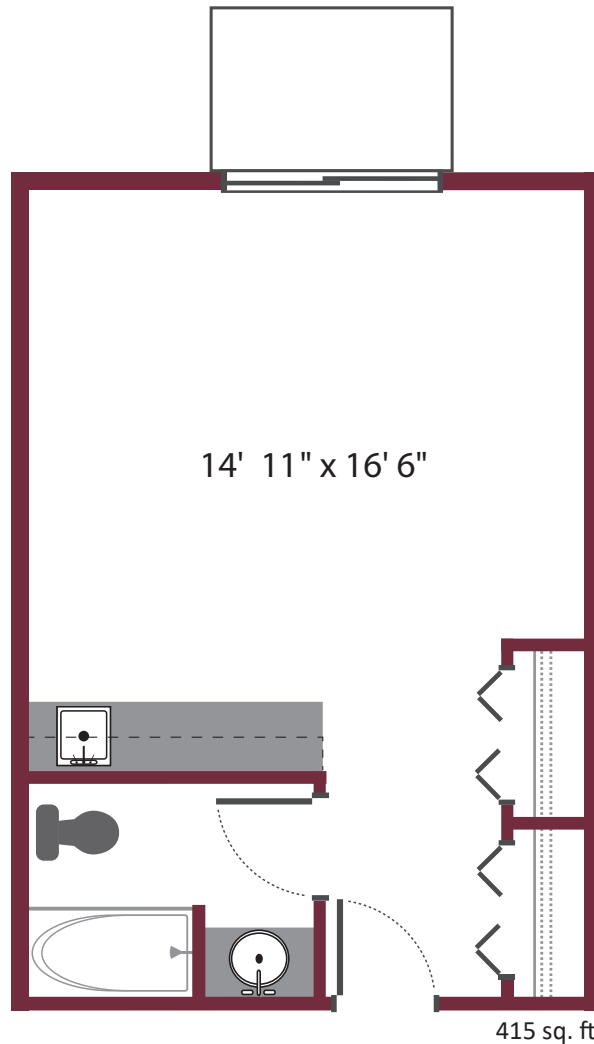

this is living!®

STUDIO • UNIT C

Independent & Assisted Living