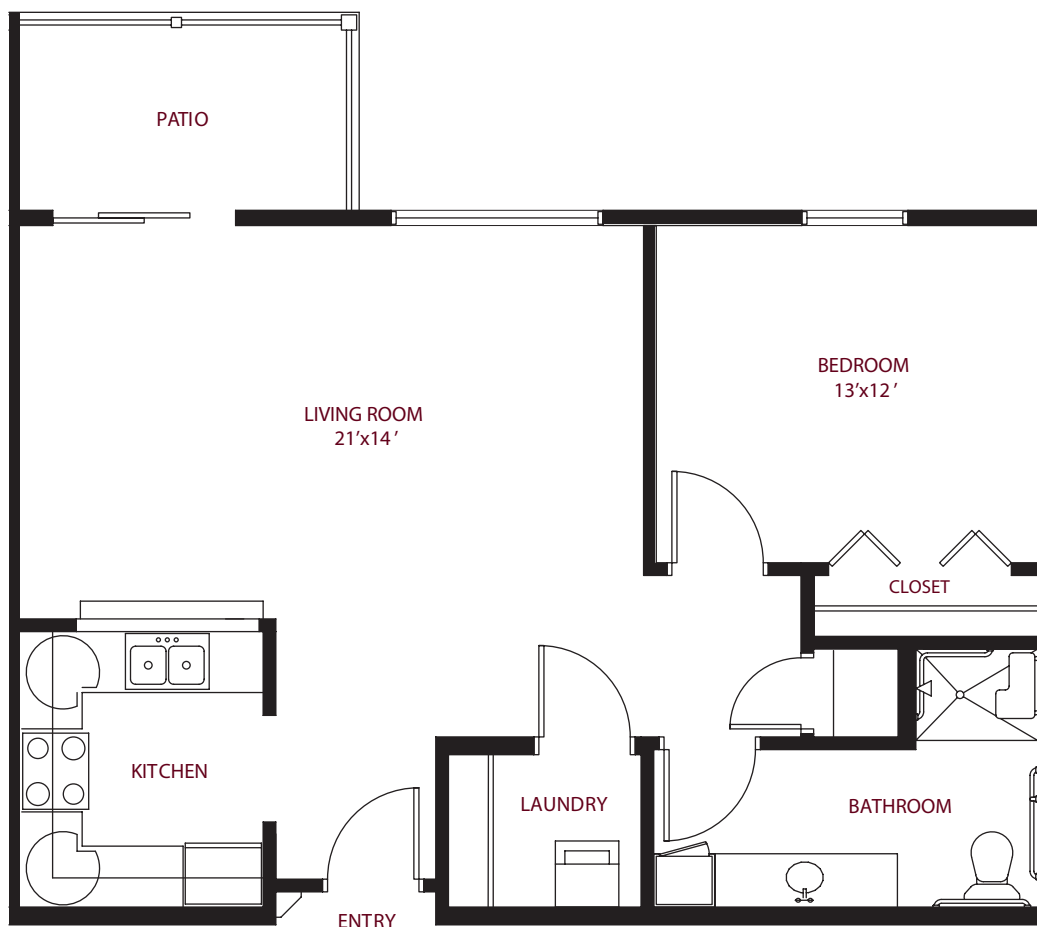

this is living!®

TWO BEDROOM/TWO BATH • UNIT A

Independent Living

998 sq. ft

this is living!®

TWO BEDROOM/TWO BATH • UNIT A1

Independent Living

this is living!®

ONE BEDROOM / ONE BATH • UNIT B

Independent Living

742 sq. ft.

this is living!®

TWO BEDROOM/ONE BATH • UNIT C

Independent Living

this is living!®

TWO BEDROOM / 1.5 BATH • UNIT C2

Independent Living

950 sq. ft.

this is living!®

TWO BEDROOM/ONE BATH • UNIT D

Independent Living

this is living!®

ONE BEDROOM / ONE BATH • UNIT E

Independent Living

725 sq. ft.