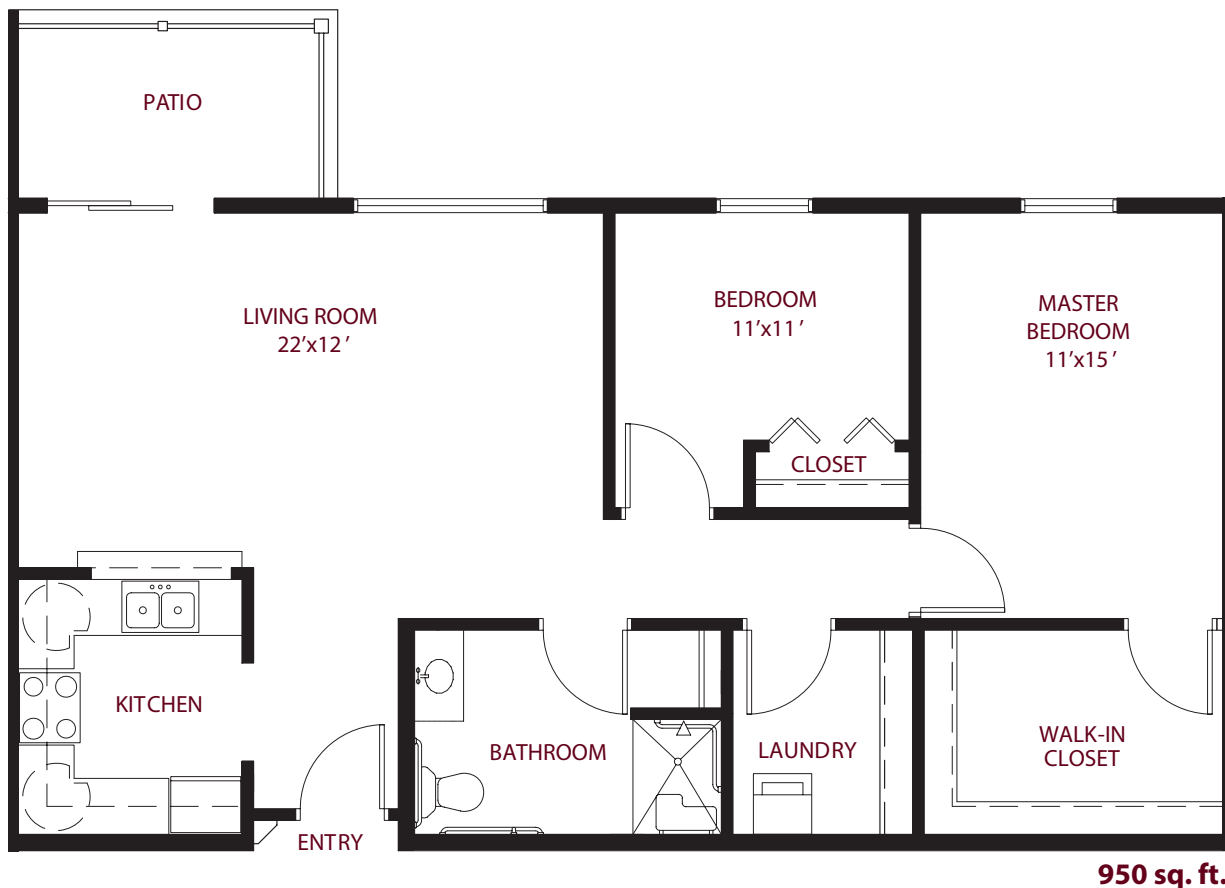

this is living!®

TWO BEDROOM/TWO BATH • UNIT A

Independent Living

998 sq. ft

this is living!®

TWO BEDROOM/TWO BATH • UNIT A1

Independent Living

this is living!®

ONE BEDROOM / ONE BATH • UNIT B

Independent Living

742 sq. ft.

this is living!®

TWO BEDROOM/ONE BATH • UNIT C

Independent Living

this is living!®

TWO BEDROOM / 1.5 BATH • UNIT C2

Independent Living

950 sq. ft.

this is living!®

TWO BEDROOM/ONE BATH • UNIT D

Independent Living

this is living!®

ONE BEDROOM / ONE BATH • UNIT E

Independent Living

725 sq. ft.