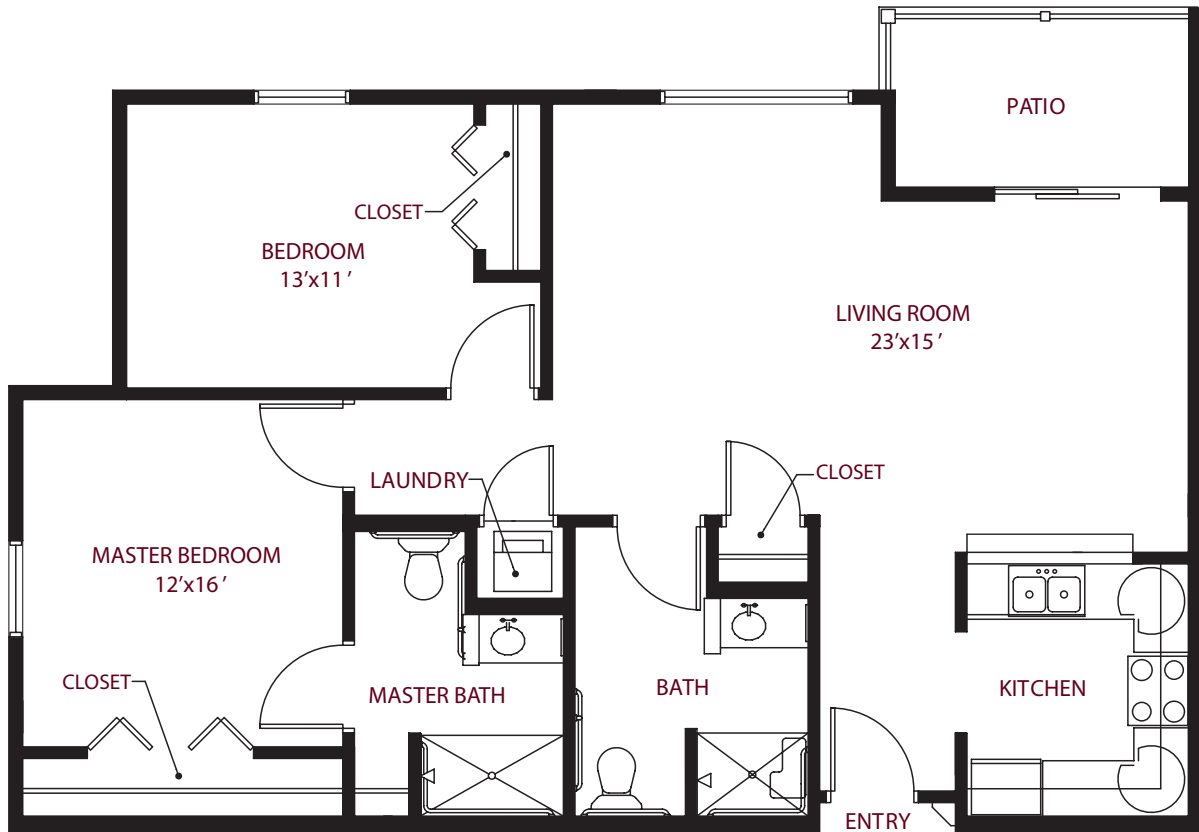

this is living!®

TWO BEDROOM/TWO BATH • UNIT A

Independent Living

998 sq. ft

this is living!®

TWO BEDROOM/TWO BATH • UNIT A1

Independent Living

this is living!®

ONE BEDROOM / ONE BATH • UNIT B

Independent Living

742 sq. ft.

this is living!®

TWO BEDROOM/ONE BATH • UNIT C

Independent Living

this is living!®

TWO BEDROOM / 1.5 BATH • UNIT C2

Independent Living

950 sq. ft.

this is living!®

TWO BEDROOM/ONE BATH • UNIT D

Independent Living

this is living!®

ONE BEDROOM / ONE BATH • UNIT E

Independent Living

725 sq. ft.