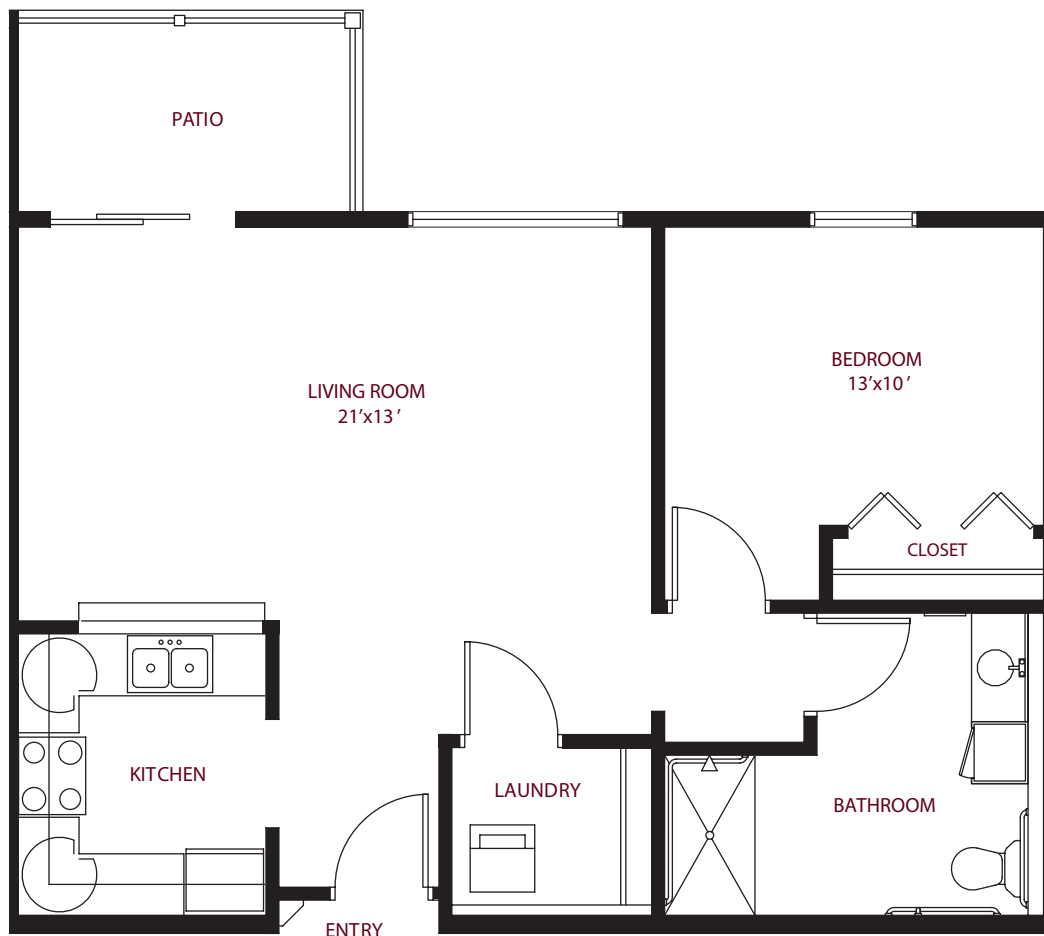

this is living!®

TWO BEDROOM/TWO BATH • UNIT A

Independent Living

998 sq. ft

this is living!®

TWO BEDROOM/TWO BATH • UNIT A1

Independent Living

this is living!®

ONE BEDROOM / ONE BATH • UNIT B

Independent Living

742 sq. ft.

this is living!®

TWO BEDROOM/ONE BATH • UNIT C

Independent Living

this is living!®

TWO BEDROOM / 1.5 BATH • UNIT C2

Independent Living

950 sq. ft.

this is living!®

TWO BEDROOM/ONE BATH • UNIT D

Independent Living

this is living!®

ONE BEDROOM / ONE BATH • UNIT E

Independent Living

725 sq. ft.