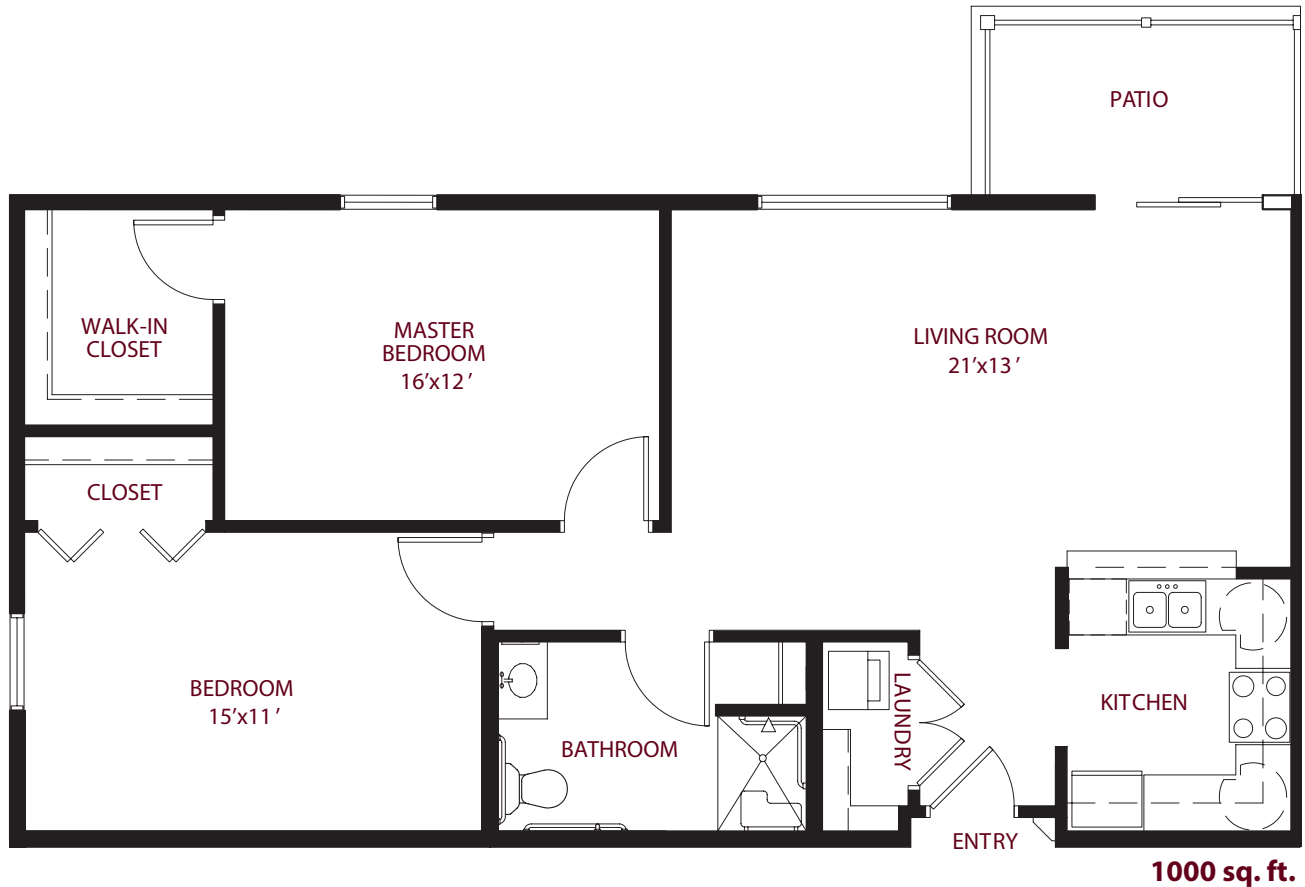

this is living!®

TWO BEDROOM/TWO BATH • UNIT A

Independent Living

998 sq. ft

this is living!®

TWO BEDROOM/TWO BATH • UNIT A1

Independent Living

this is living!®

ONE BEDROOM / ONE BATH • UNIT B

Independent Living

742 sq. ft.

this is living!®

TWO BEDROOM/ONE BATH • UNIT C

Independent Living

this is living!®

TWO BEDROOM / 1.5 BATH • UNIT C2

Independent Living

950 sq. ft.

this is living!®

TWO BEDROOM/ONE BATH • UNIT D

Independent Living

this is living!®

ONE BEDROOM / ONE BATH • UNIT E

Independent Living

725 sq. ft.