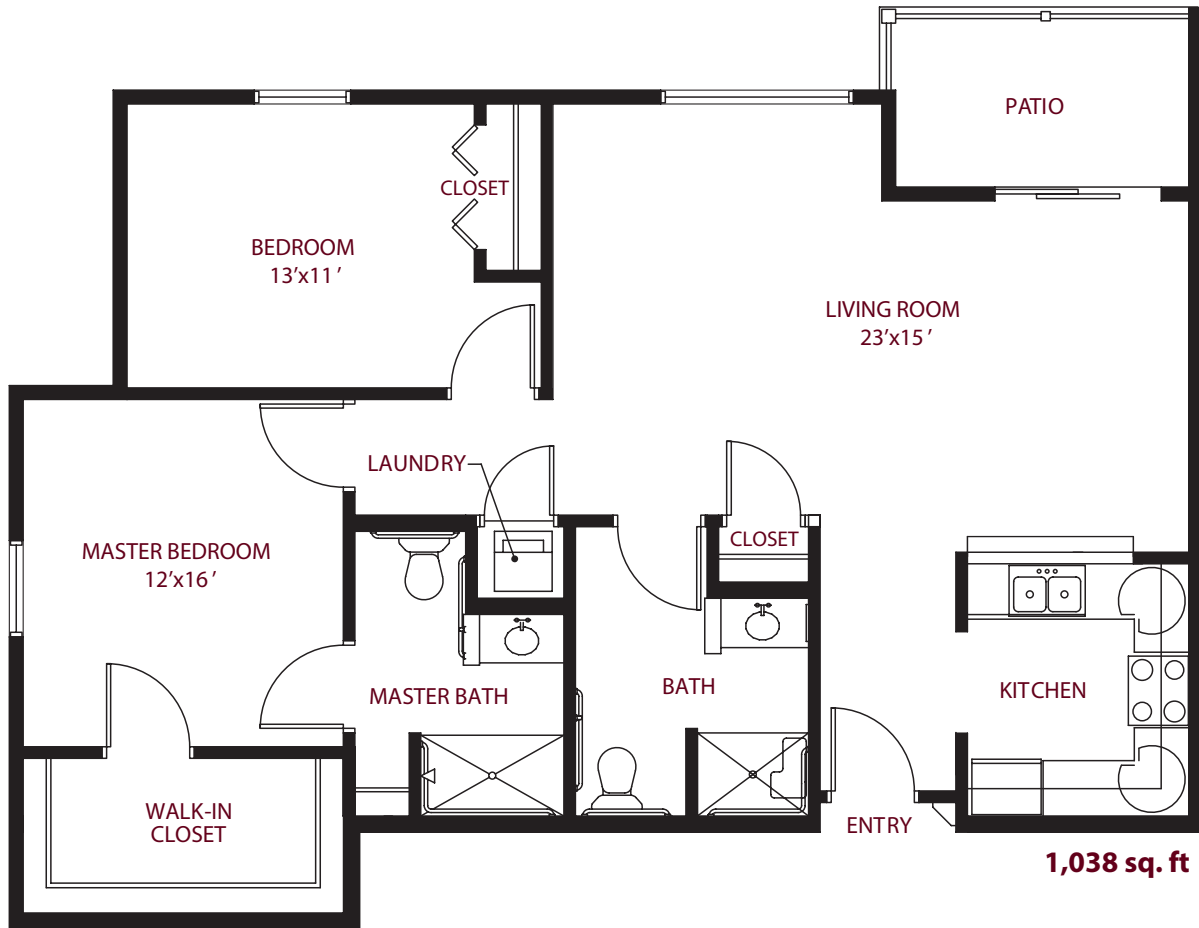

this is living!®

TWO BEDROOM/TWO BATH • UNIT A

Independent Living

998 sq. ft

this is living!®

TWO BEDROOM/TWO BATH • UNIT A1

Independent Living

this is living!®

ONE BEDROOM / ONE BATH • UNIT B

Independent Living

742 sq. ft.

this is living!®

TWO BEDROOM/ONE BATH • UNIT C

Independent Living

this is living!®

TWO BEDROOM / 1.5 BATH • UNIT C2

Independent Living

950 sq. ft.

this is living!®

TWO BEDROOM/ONE BATH • UNIT D

Independent Living

this is living!®

ONE BEDROOM / ONE BATH • UNIT E

Independent Living

725 sq. ft.