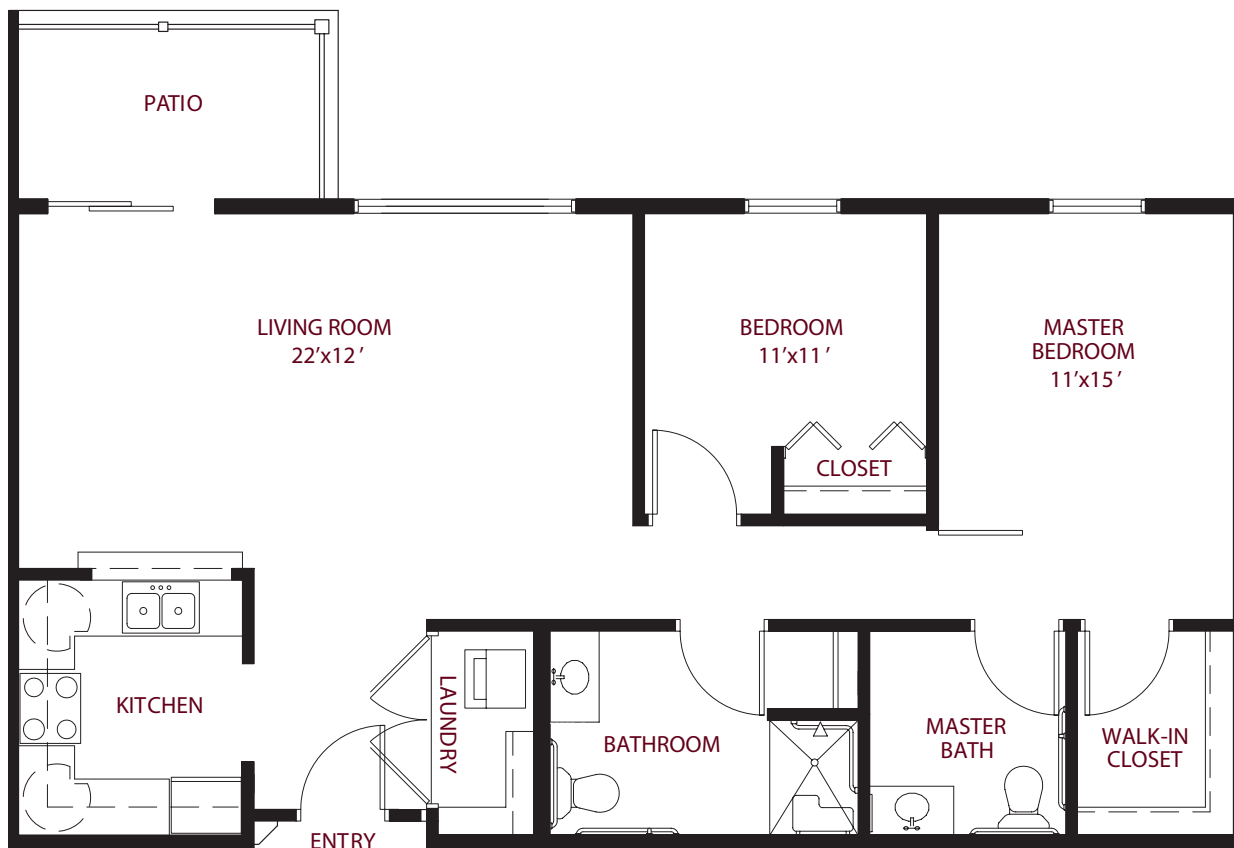

this is living!®

TWO BEDROOM/TWO BATH • UNIT A

Independent Living

998 sq. ft

this is living!®

TWO BEDROOM/TWO BATH • UNIT A1

Independent Living

this is living!®

ONE BEDROOM / ONE BATH • UNIT B

Independent Living

742 sq. ft.

this is living!®

TWO BEDROOM/ONE BATH • UNIT C

Independent Living

this is living!®

TWO BEDROOM / 1.5 BATH • UNIT C2

Independent Living

950 sq. ft.

this is living!®

TWO BEDROOM/ONE BATH • UNIT D

Independent Living

this is living!®

ONE BEDROOM / ONE BATH • UNIT E

Independent Living

725 sq. ft.