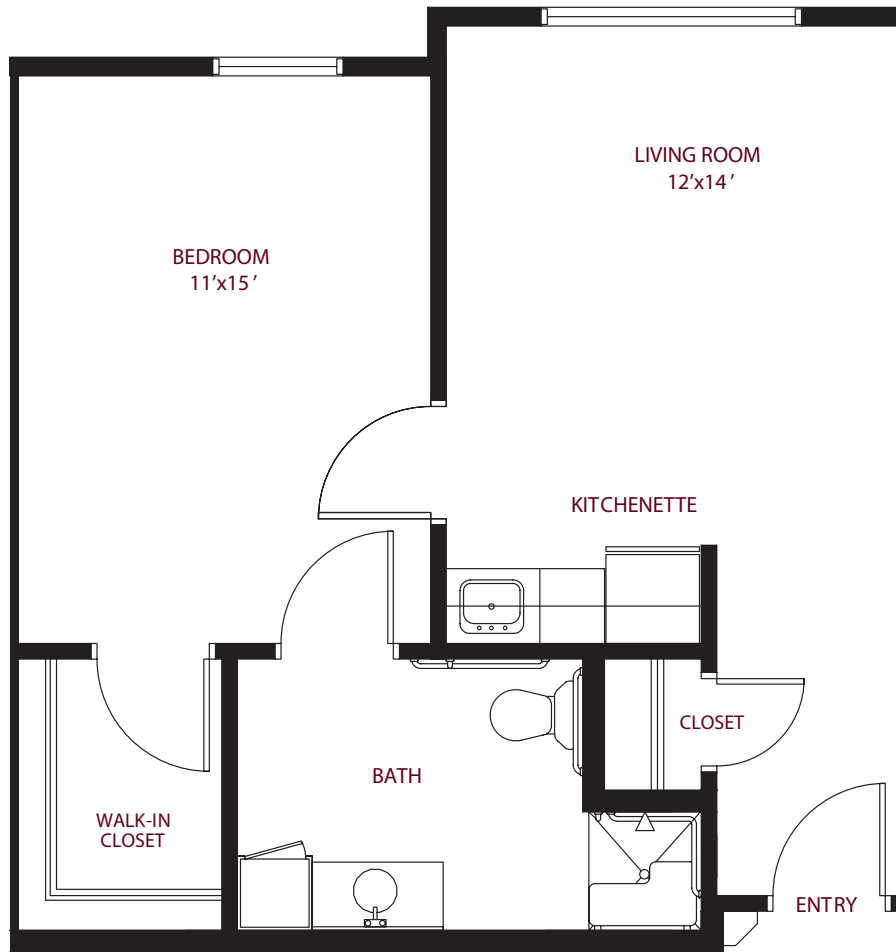

this is living!

ONE BEDROOM / ONE BATH • UNIT F

Assisted Living

548 sq. ft.

this is living!®

TWO BEDROOM/ONE BATH • UNIT F1

Assisted Living

this is living!

ONE BEDROOM / ONE BATH • UNIT F2

Assisted Living

548 sq. ft.

this is living!

ONE BEDROOM / ONE BATH • UNIT F3

Assisted Living

548 sq. ft.

this is living!

TWO BEDROOM/ONE BATH • UNIT F4

Assisted Living

856 sq. ft.

this is living!

TWO BEDROOM/ONE BATH • UNIT F5

Assisted Living

856 sq. ft.