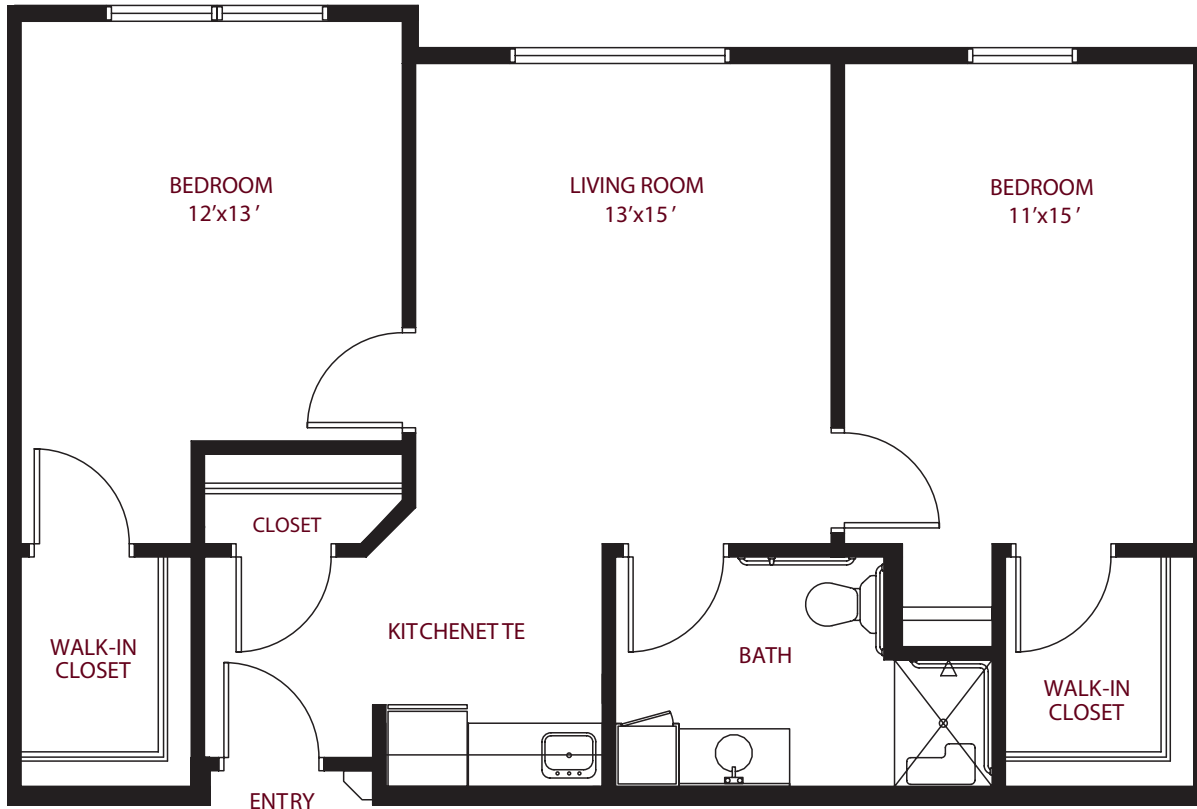

this is living!

ONE BEDROOM / ONE BATH • UNIT F

Assisted Living

548 sq. ft.

this is living!®

TWO BEDROOM/ONE BATH • UNIT F1

Assisted Living

this is living!

ONE BEDROOM / ONE BATH • UNIT F2

Assisted Living

548 sq. ft.

this is living!

ONE BEDROOM / ONE BATH • UNIT F3

Assisted Living

548 sq. ft.

this is living!

TWO BEDROOM/ONE BATH • UNIT F4

Assisted Living

856 sq. ft.

this is living!

TWO BEDROOM/ONE BATH • UNIT F5

Assisted Living

856 sq. ft.