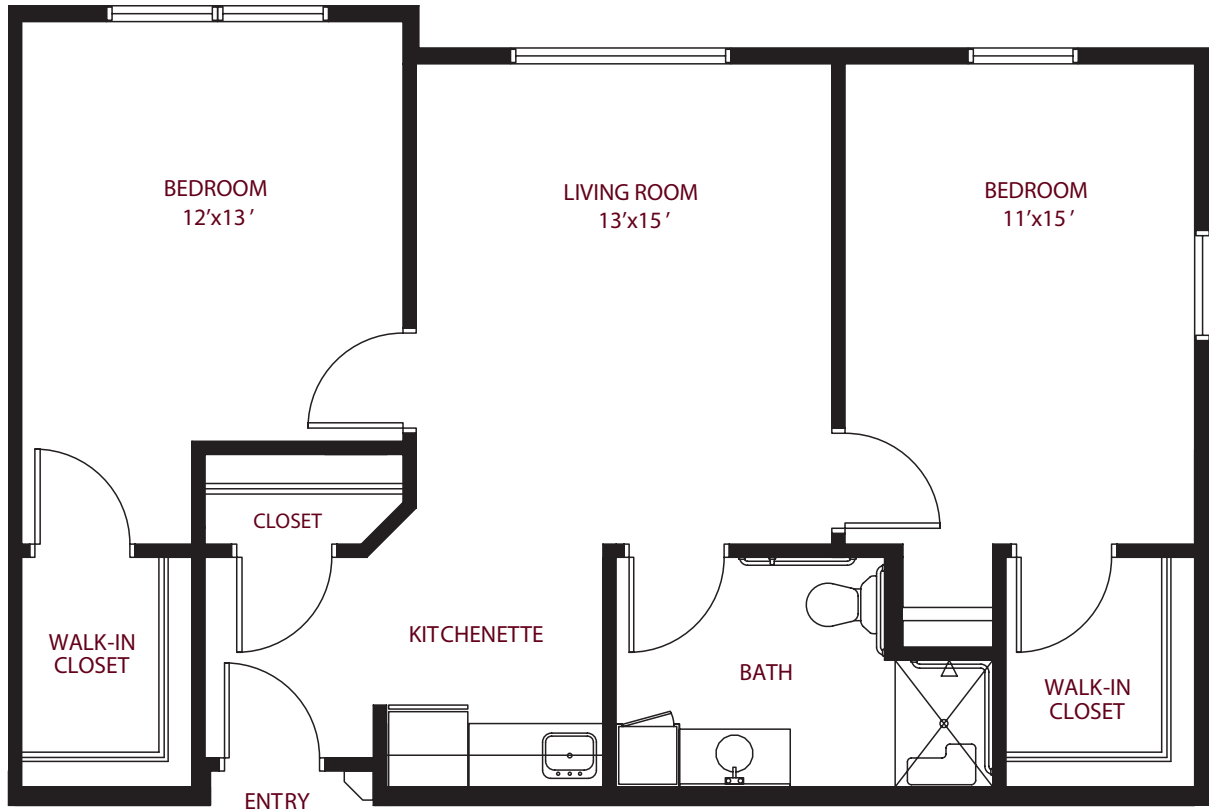

this is living!

ONE BEDROOM / ONE BATH • UNIT F

Assisted Living

548 sq. ft.

this is living!®

TWO BEDROOM/ONE BATH • UNIT F1

Assisted Living

this is living!

ONE BEDROOM / ONE BATH • UNIT F2

Assisted Living

548 sq. ft.

this is living!

ONE BEDROOM / ONE BATH • UNIT F3

Assisted Living

548 sq. ft.

this is living!

TWO BEDROOM/ONE BATH • UNIT F4

Assisted Living

856 sq. ft.

this is living!

TWO BEDROOM/ONE BATH • UNIT F5

Assisted Living

856 sq. ft.