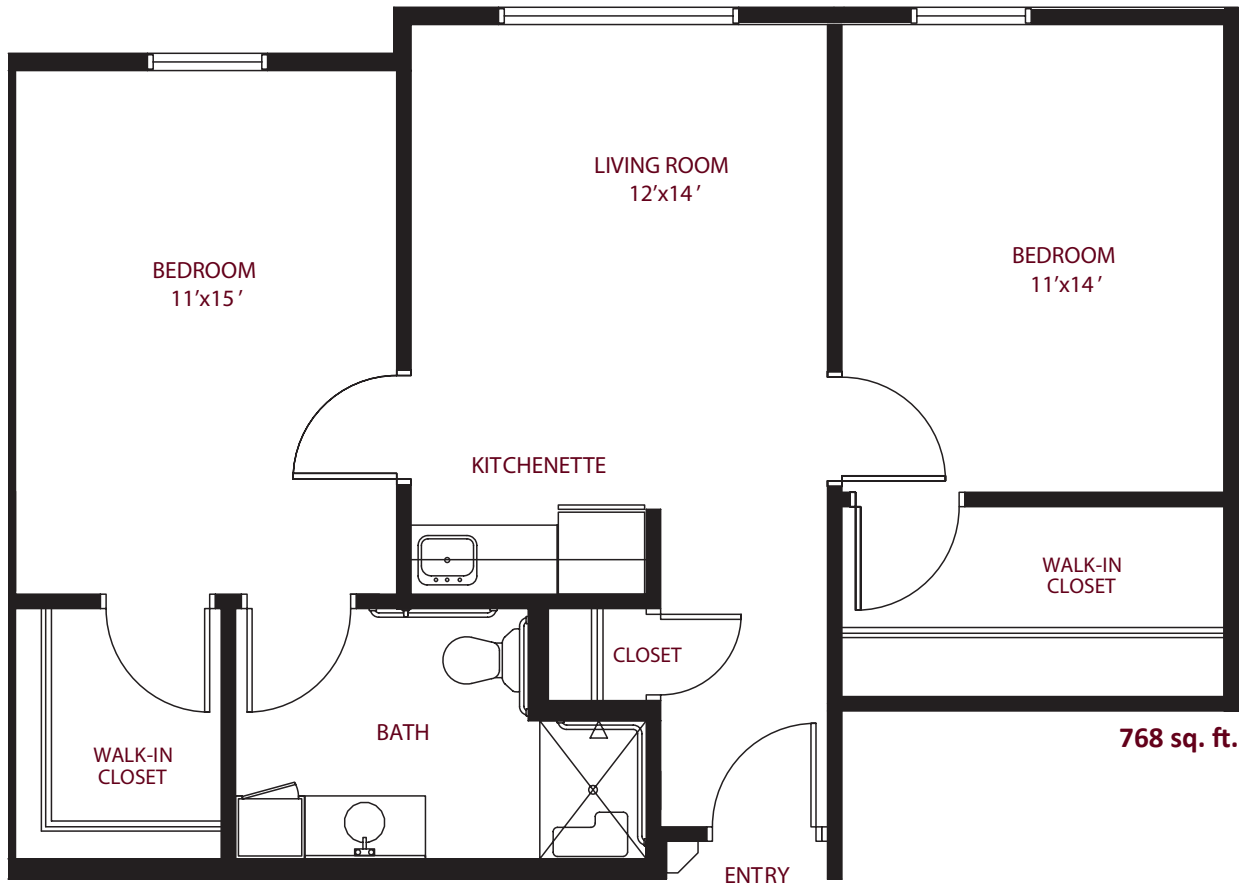

this is living!

ONE BEDROOM / ONE BATH • UNIT F

Assisted Living

548 sq. ft.

this is living!®

TWO BEDROOM/ONE BATH • UNIT F1

Assisted Living

this is living!

ONE BEDROOM / ONE BATH • UNIT F2

Assisted Living

548 sq. ft.

this is living!

ONE BEDROOM / ONE BATH • UNIT F3

Assisted Living

548 sq. ft.

this is living!

TWO BEDROOM/ONE BATH • UNIT F4

Assisted Living

856 sq. ft.

this is living!

TWO BEDROOM/ONE BATH • UNIT F5

Assisted Living

856 sq. ft.