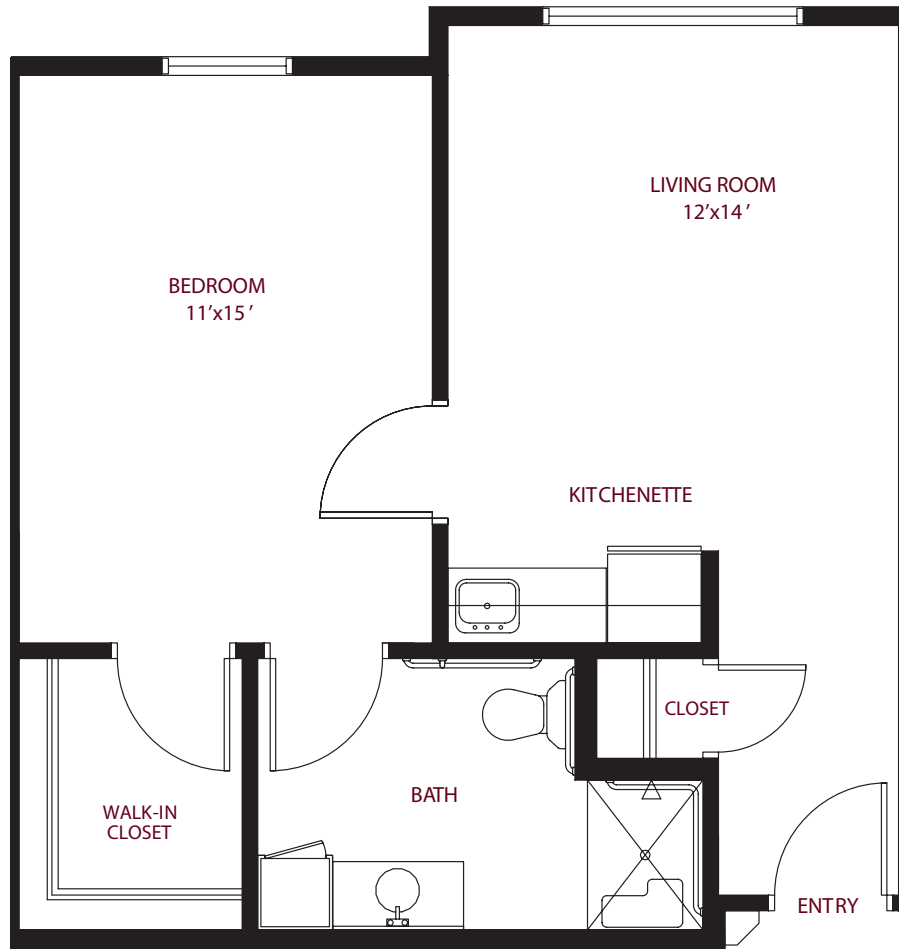

this is living!

ONE BEDROOM / ONE BATH • UNIT F

Assisted Living

548 sq. ft.

this is living!®

TWO BEDROOM/ONE BATH • UNIT F1

Assisted Living

this is living!

ONE BEDROOM / ONE BATH • UNIT F2

Assisted Living

548 sq. ft.

this is living!

ONE BEDROOM / ONE BATH • UNIT F3

Assisted Living

548 sq. ft.

this is living!

TWO BEDROOM/ONE BATH • UNIT F4

Assisted Living

856 sq. ft.

this is living!

TWO BEDROOM/ONE BATH • UNIT F5

Assisted Living

856 sq. ft.