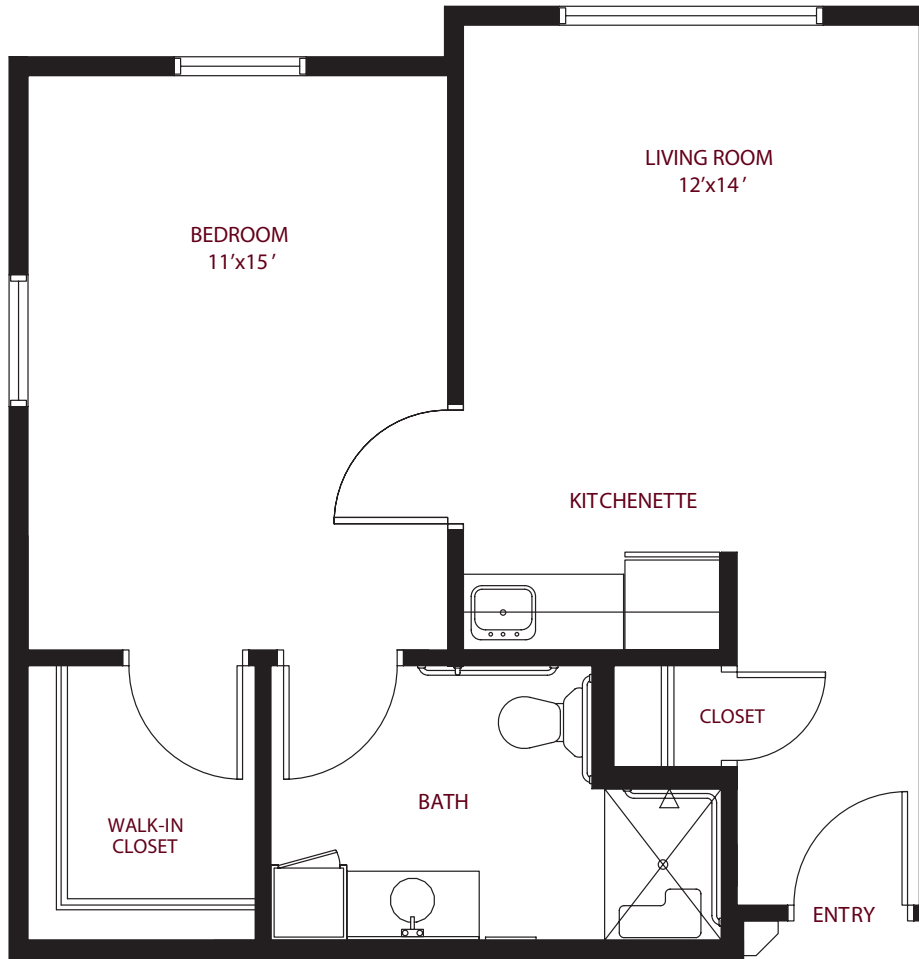

this is living!

ONE BEDROOM / ONE BATH • UNIT F

Assisted Living

548 sq. ft.

this is living!®

TWO BEDROOM/ONE BATH • UNIT F1

Assisted Living

this is living!

ONE BEDROOM / ONE BATH • UNIT F2

Assisted Living

548 sq. ft.

this is living!

ONE BEDROOM / ONE BATH • UNIT F3

Assisted Living

548 sq. ft.

this is living!

TWO BEDROOM/ONE BATH • UNIT F4

Assisted Living

856 sq. ft.

this is living!

TWO BEDROOM/ONE BATH • UNIT F5

Assisted Living

856 sq. ft.