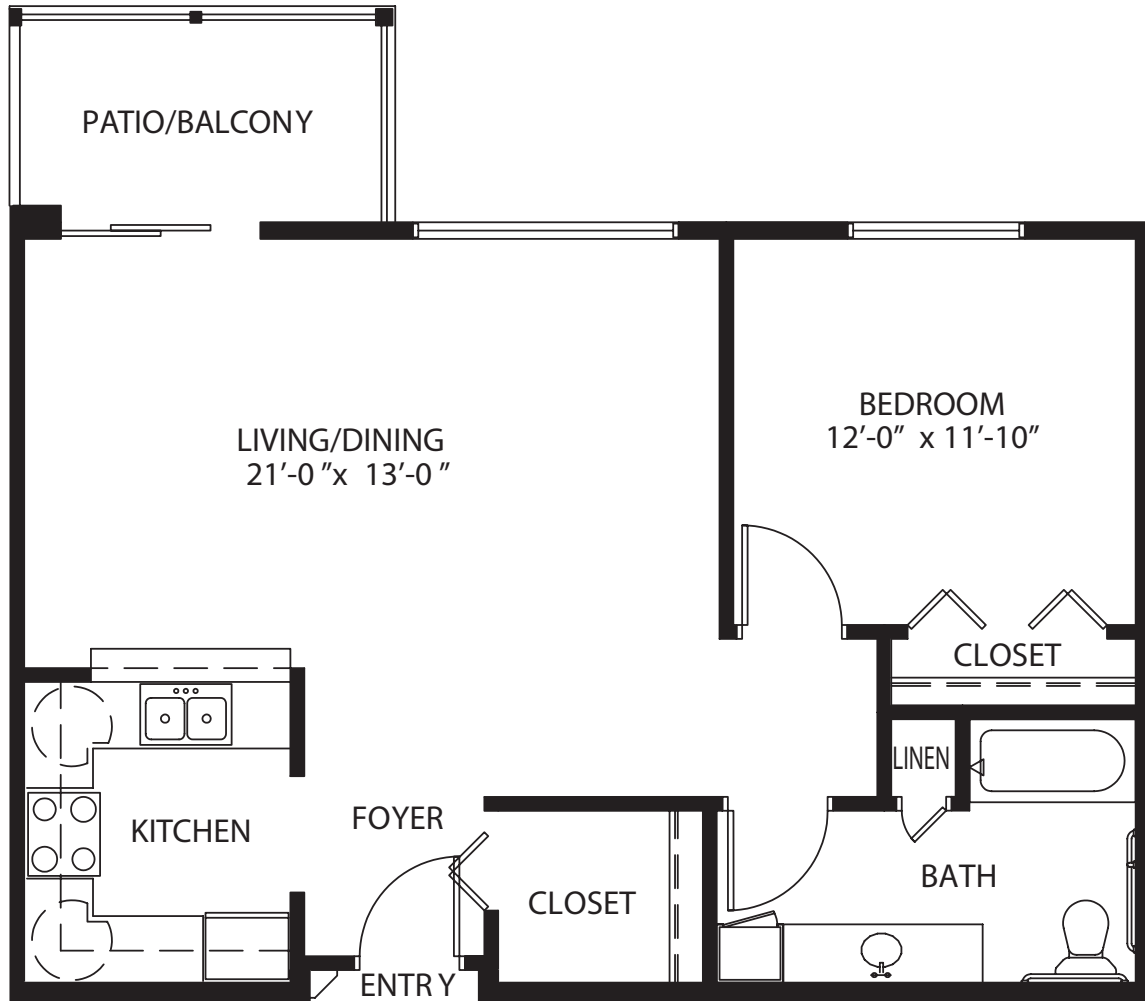

this is living!®

STUDIO

497 Sq Ft.

this is living!®

ONE BEDROOM / ONE BATH

**548 Sq Ft.**

this is living!®

ONE BEDROOM DELUXE

811 Sq Ft.

this is living!®

**TWO BEDROOM / 1.5 BATH**

**1,018 Sq Ft.**

this is living!®

TWO BEDROOM / 1.5 BATH

1,068 square ft.

this is living!

**TWO BEDROOM DELUXE**