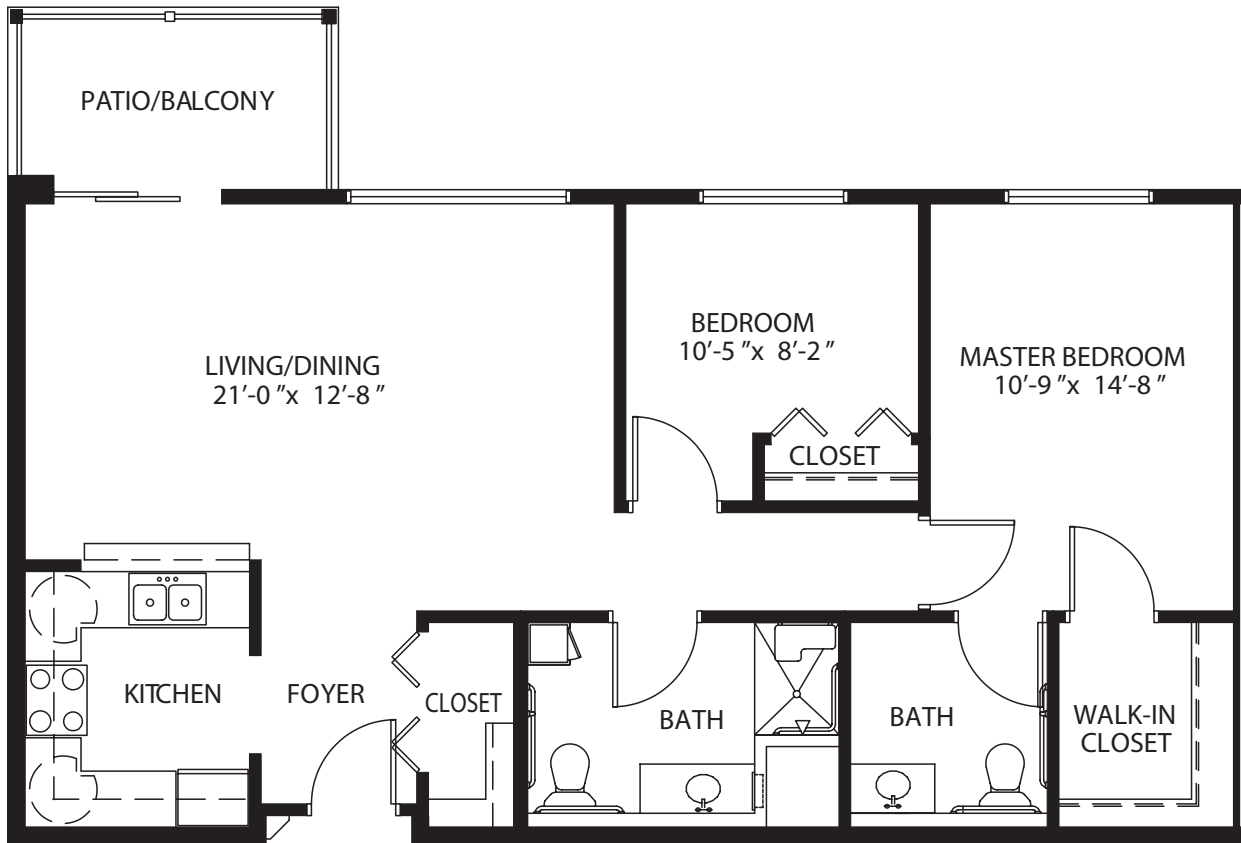

this is living!®

STUDIO

497 Sq Ft.

this is living!®

ONE BEDROOM / ONE BATH

**548 Sq Ft.**

this is living!®

ONE BEDROOM DELUXE

811 Sq Ft.

this is living!®

**TWO BEDROOM / 1.5 BATH**

**1,018 Sq Ft.**

this is living!®

TWO BEDROOM / 1.5 BATH

1,068 square ft.

this is living!

**TWO BEDROOM DELUXE**