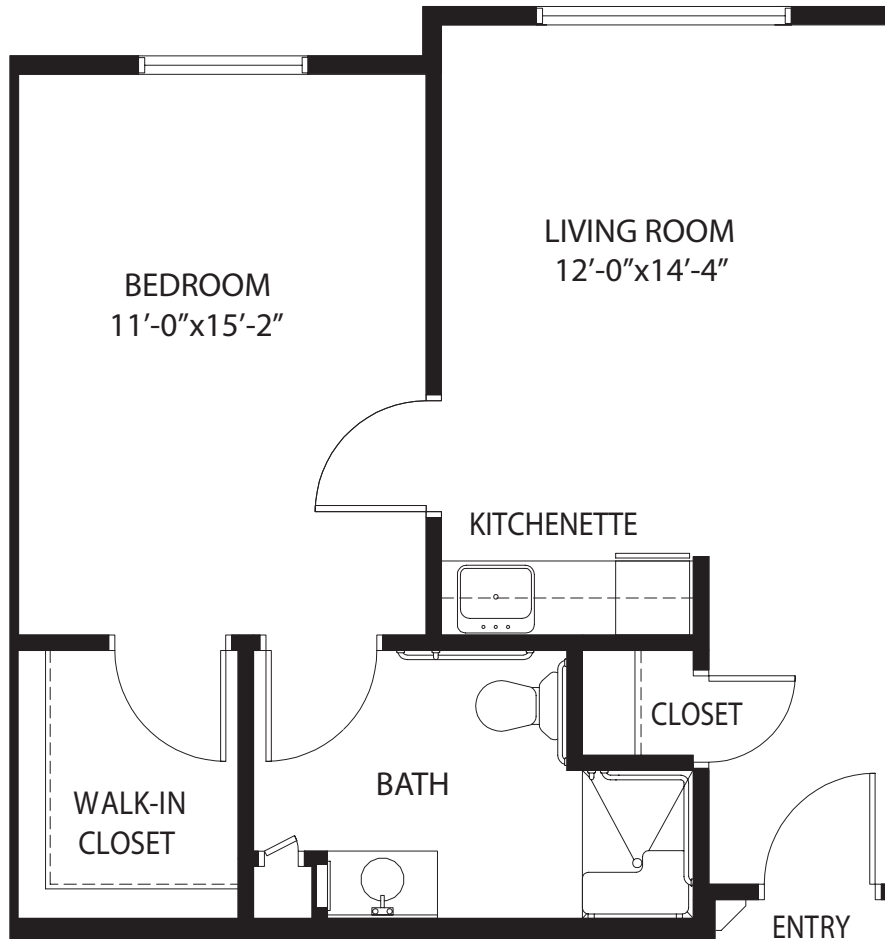

this is living!®

STUDIO

497 Sq Ft.

this is living!®

ONE BEDROOM / ONE BATH

**548 Sq Ft.**

this is living!®

ONE BEDROOM DELUXE

811 Sq Ft.

this is living!®

**TWO BEDROOM / 1.5 BATH**

**1,018 Sq Ft.**

this is living!®

TWO BEDROOM / 1.5 BATH

1,068 square ft.

this is living!

**TWO BEDROOM DELUXE**