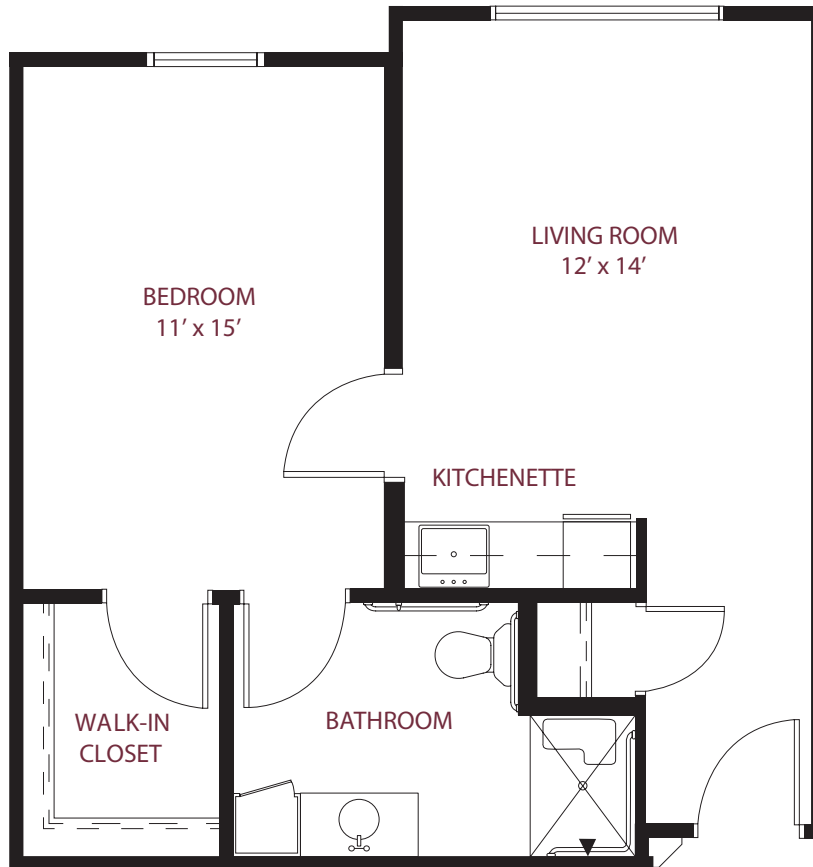

this is living!®

ONE BEDROOM / ONE BATH • UNIT F

Independent Living

548 SQ. FT.

this is living!®

ONE BEDROOM/ONE BATH • UNIT B OR E (HANDICAP)

Independent Living

707 SQ. FT.

this is living!®

ONE BEDROOM/ONE BATH • UNIT B1

Independent Living

this is living!®

ONE BEDROOM/ONE BATH • UNIT G - VAULTED CEILING

Independent Living

this is living!®

ONE BEDROOM/ONE BATH • UNIT J

Independent Living

this is living!®

TWO BEDROOM/ONE BATH • UNIT C

Independent Living

936 SQ. FT.

this is living!®

TWO BEDROOM/ONE BATH • UNIT D

Independent Living

this is living!®

TWO BEDROOM/ONE BATH • UNIT A

Independent Living

this is living!®

TWO BEDROOM/ONE BATH • UNIT H

Independent Living

this is living!®

TWO BEDROOM/TWO BATH EXECUTIVE SUITE • UNIT K