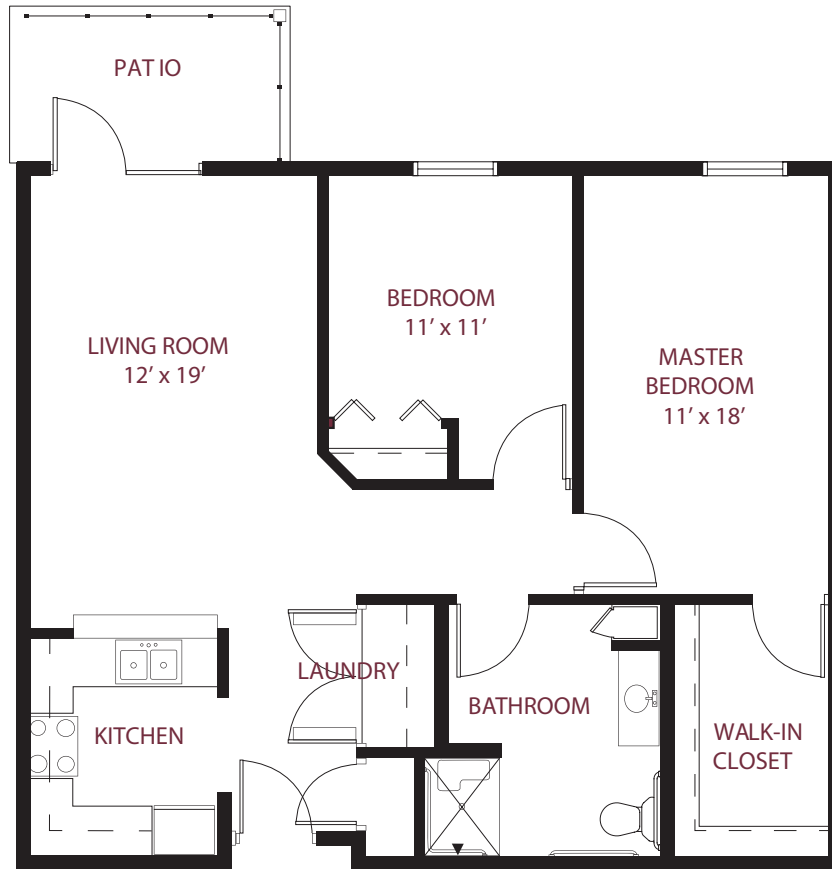

this is living!®

ONE BEDROOM / ONE BATH • UNIT F

Independent Living

548 SQ. FT.

this is living!®

ONE BEDROOM/ONE BATH • UNIT B OR E (HANDICAP)

Independent Living

707 SQ. FT.

this is living!®

ONE BEDROOM/ONE BATH • UNIT B1

Independent Living

this is living!®

ONE BEDROOM/ONE BATH • UNIT G - VAULTED CEILING

Independent Living

this is living!®

ONE BEDROOM/ONE BATH • UNIT J

Independent Living

this is living!®

TWO BEDROOM/ONE BATH • UNIT C

Independent Living

936 SQ. FT.

this is living!®

TWO BEDROOM/ONE BATH • UNIT D

Independent Living

this is living!®

TWO BEDROOM/ONE BATH • UNIT A

Independent Living

this is living!®

TWO BEDROOM/ONE BATH • UNIT H

Independent Living

this is living!®

TWO BEDROOM/TWO BATH EXECUTIVE SUITE • UNIT K