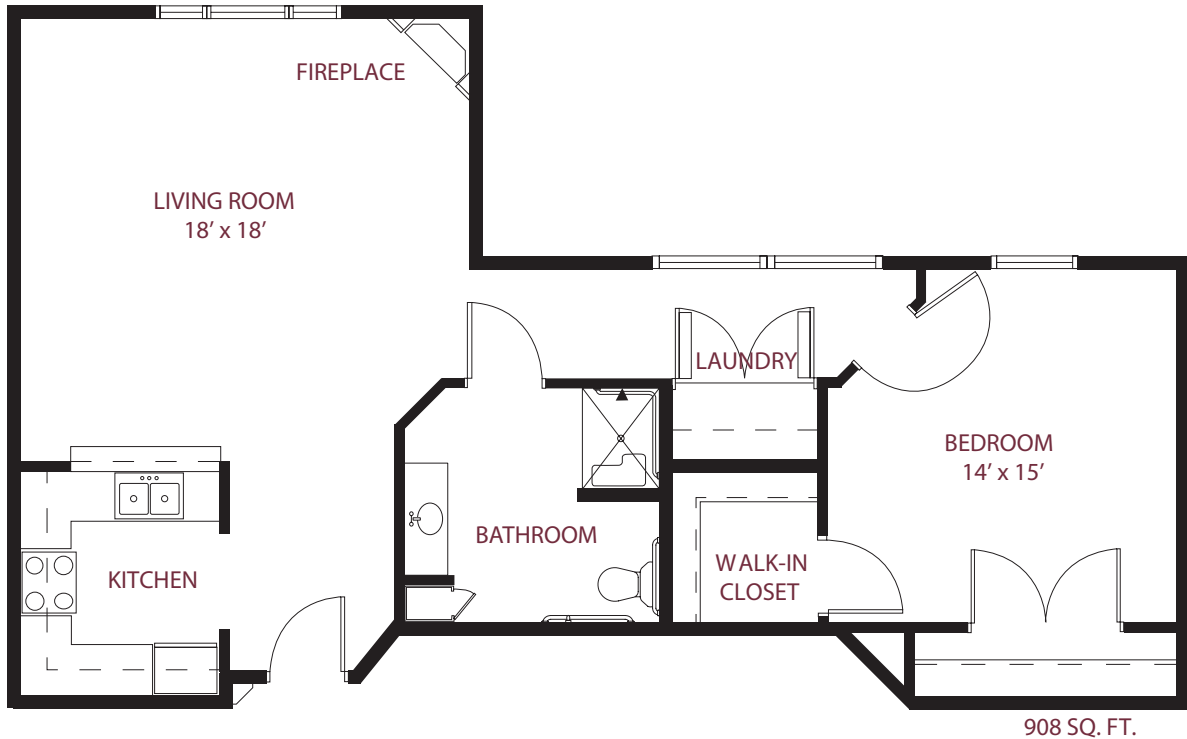

this is living!®

ONE BEDROOM / ONE BATH • UNIT F

Independent Living

548 SQ. FT.

this is living!®

ONE BEDROOM/ONE BATH • UNIT B OR E (HANDICAP)

Independent Living

707 SQ. FT.

this is living!®

ONE BEDROOM/ONE BATH • UNIT B1

Independent Living

this is living!®

ONE BEDROOM/ONE BATH • UNIT G - VAULTED CEILING

Independent Living

this is living!®

ONE BEDROOM/ONE BATH • UNIT J

Independent Living

this is living!®

TWO BEDROOM/ONE BATH • UNIT C

Independent Living

936 SQ. FT.

this is living!®

TWO BEDROOM/ONE BATH • UNIT D

Independent Living

this is living!®

TWO BEDROOM/ONE BATH • UNIT A

Independent Living

this is living!®

TWO BEDROOM/ONE BATH • UNIT H

Independent Living

this is living!®

TWO BEDROOM/TWO BATH EXECUTIVE SUITE • UNIT K