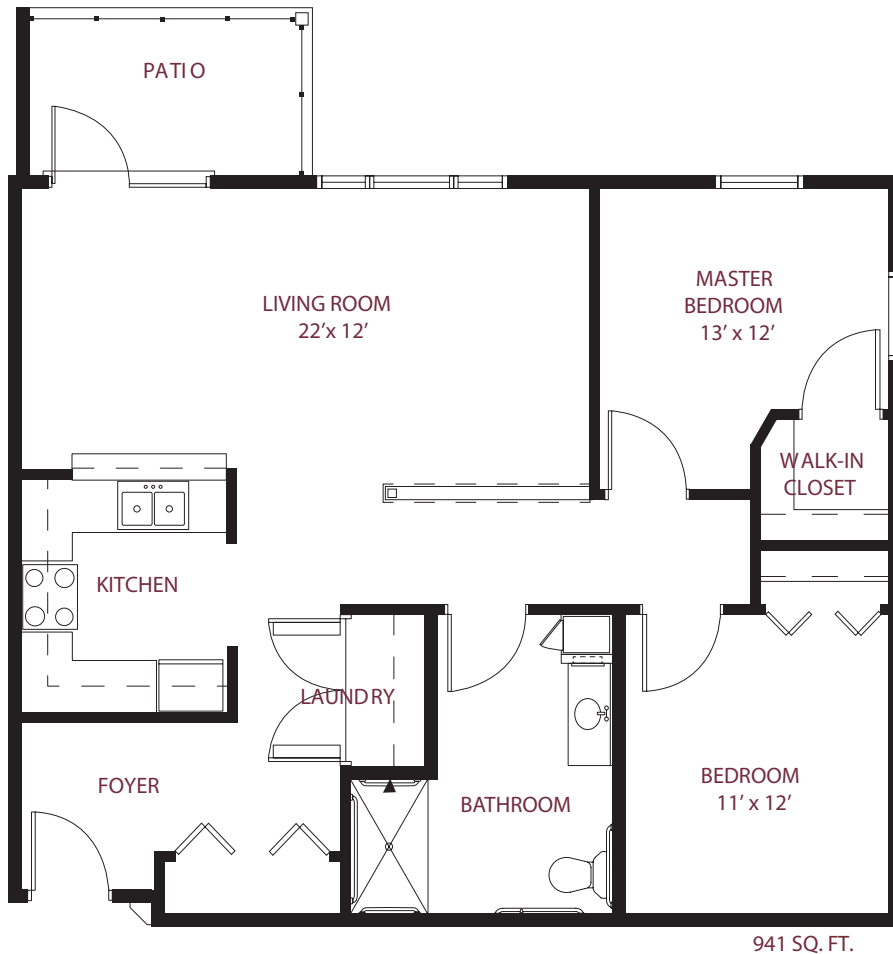

this is living!®

ONE BEDROOM / ONE BATH • UNIT F

Independent Living

548 SQ. FT.

this is living!®

ONE BEDROOM/ONE BATH • UNIT B OR E (HANDICAP)

Independent Living

707 SQ. FT.

this is living!®

ONE BEDROOM/ONE BATH • UNIT B1

Independent Living

this is living!®

ONE BEDROOM/ONE BATH • UNIT G - VAULTED CEILING

Independent Living

this is living!®

ONE BEDROOM/ONE BATH • UNIT J

Independent Living

this is living!®

TWO BEDROOM/ONE BATH • UNIT C

Independent Living

936 SQ. FT.

this is living!®

TWO BEDROOM/ONE BATH • UNIT D

Independent Living

this is living!®

TWO BEDROOM/ONE BATH • UNIT A

Independent Living

this is living!®

TWO BEDROOM/ONE BATH • UNIT H

Independent Living

this is living!®

TWO BEDROOM/TWO BATH EXECUTIVE SUITE • UNIT K