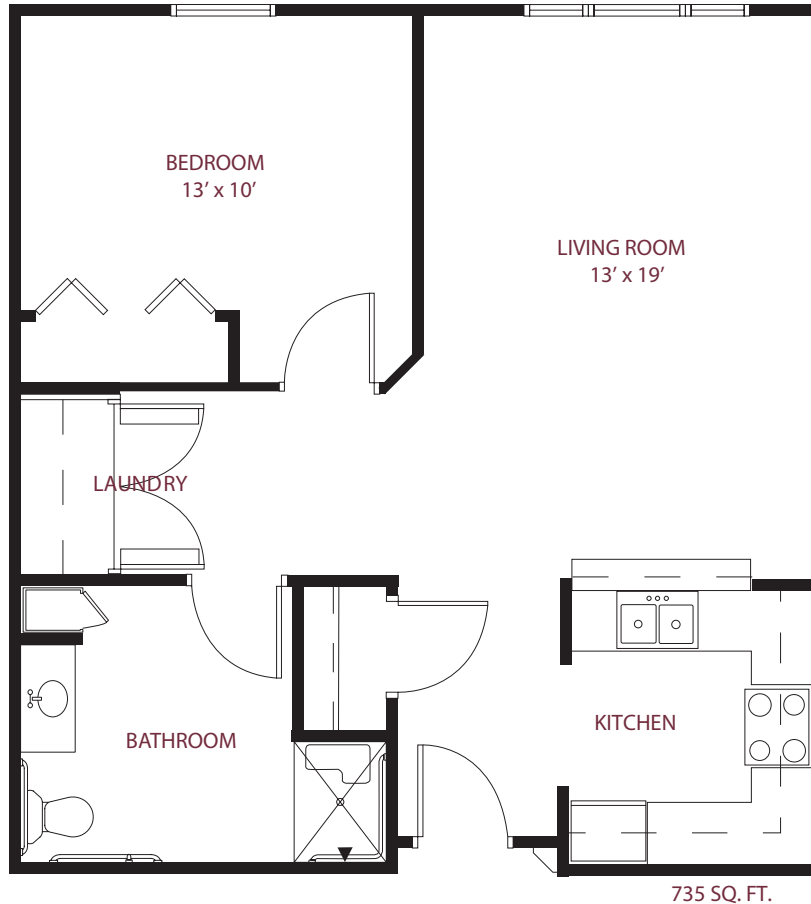

this is living!®

ONE BEDROOM / ONE BATH • UNIT F

Independent Living

548 SQ. FT.

this is living!®

ONE BEDROOM/ONE BATH • UNIT B OR E (HANDICAP)

Independent Living

707 SQ. FT.

this is living!®

ONE BEDROOM/ONE BATH • UNIT B1

Independent Living

this is living!®

ONE BEDROOM/ONE BATH • UNIT G - VAULTED CEILING

Independent Living

this is living!®

ONE BEDROOM/ONE BATH • UNIT J

Independent Living

this is living!®

TWO BEDROOM/ONE BATH • UNIT C

Independent Living

936 SQ. FT.

this is living!®

TWO BEDROOM/ONE BATH • UNIT D

Independent Living

this is living!®

TWO BEDROOM/ONE BATH • UNIT A

Independent Living

this is living!®

TWO BEDROOM/ONE BATH • UNIT H

Independent Living

this is living!®

TWO BEDROOM/TWO BATH EXECUTIVE SUITE • UNIT K