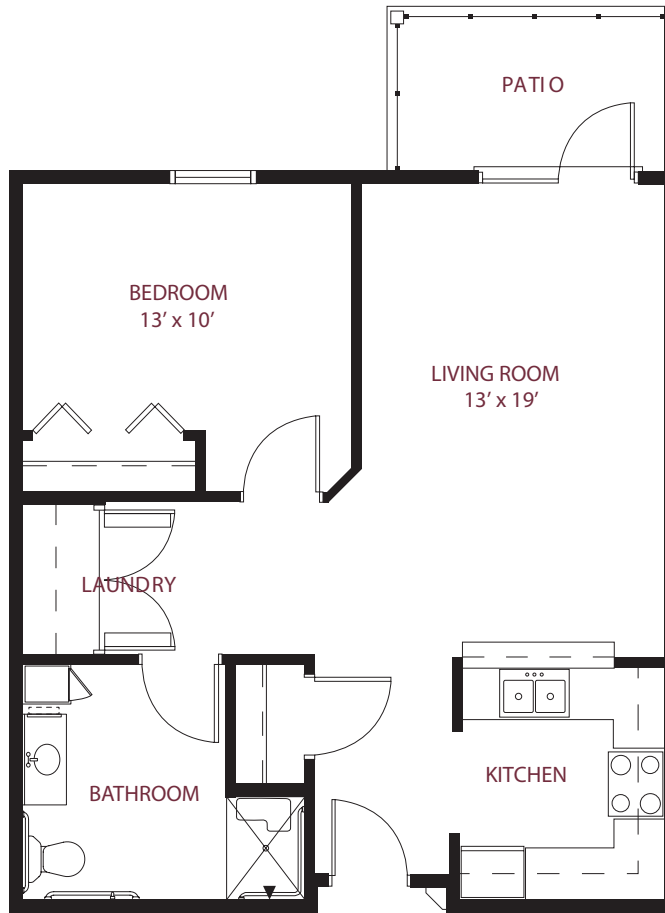

this is living!®

ONE BEDROOM / ONE BATH • UNIT F

Independent Living

548 SQ. FT.

this is living!®

ONE BEDROOM/ONE BATH • UNIT B OR E (HANDICAP)

Independent Living

707 SQ. FT.

this is living!®

ONE BEDROOM/ONE BATH • UNIT B1

Independent Living

this is living!®

ONE BEDROOM/ONE BATH • UNIT G - VAULTED CEILING

Independent Living

this is living!®

ONE BEDROOM/ONE BATH • UNIT J

Independent Living

this is living!®

TWO BEDROOM/ONE BATH • UNIT C

Independent Living

936 SQ. FT.

this is living!®

TWO BEDROOM/ONE BATH • UNIT D

Independent Living

this is living!®

TWO BEDROOM/ONE BATH • UNIT A

Independent Living

this is living!®

TWO BEDROOM/ONE BATH • UNIT H

Independent Living

this is living!®

TWO BEDROOM/TWO BATH EXECUTIVE SUITE • UNIT K