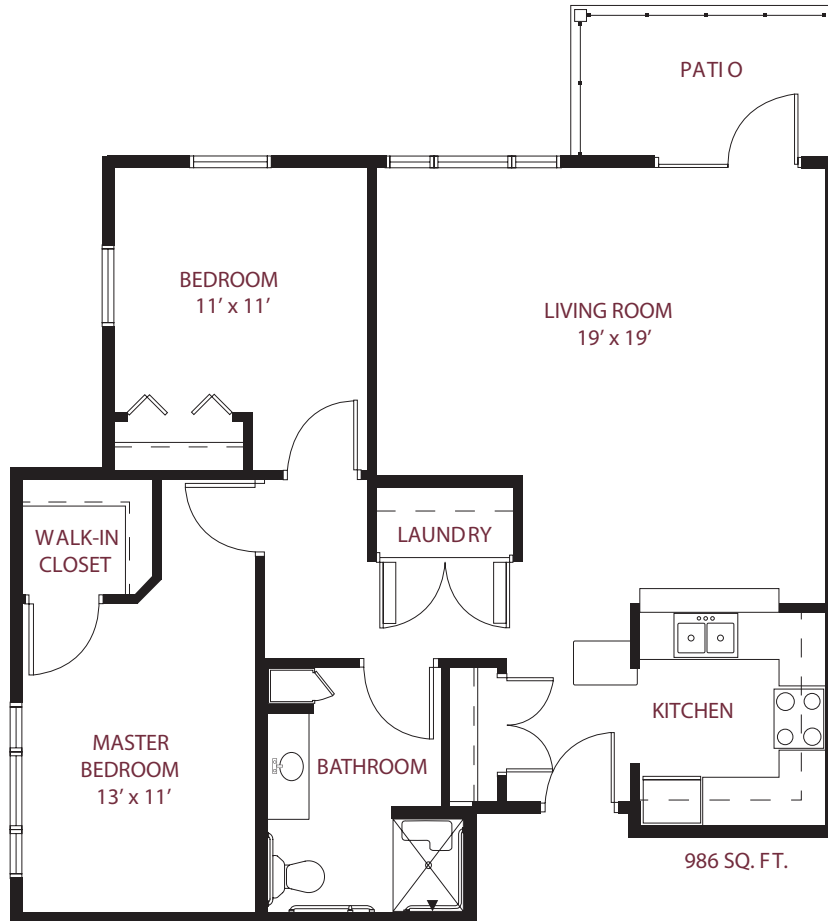

this is living!®

ONE BEDROOM / ONE BATH • UNIT F

Independent Living

548 SQ. FT.

this is living!®

ONE BEDROOM/ONE BATH • UNIT B OR E (HANDICAP)

Independent Living

707 SQ. FT.

this is living!®

ONE BEDROOM/ONE BATH • UNIT B1

Independent Living

this is living!®

ONE BEDROOM/ONE BATH • UNIT G - VAULTED CEILING

Independent Living

this is living!®

ONE BEDROOM/ONE BATH • UNIT J

Independent Living

this is living!®

TWO BEDROOM/ONE BATH • UNIT C

Independent Living

936 SQ. FT.

this is living!®

TWO BEDROOM/ONE BATH • UNIT D

Independent Living

this is living!®

TWO BEDROOM/ONE BATH • UNIT A

Independent Living

this is living!®

TWO BEDROOM/ONE BATH • UNIT H

Independent Living

this is living!®

TWO BEDROOM/TWO BATH EXECUTIVE SUITE • UNIT K