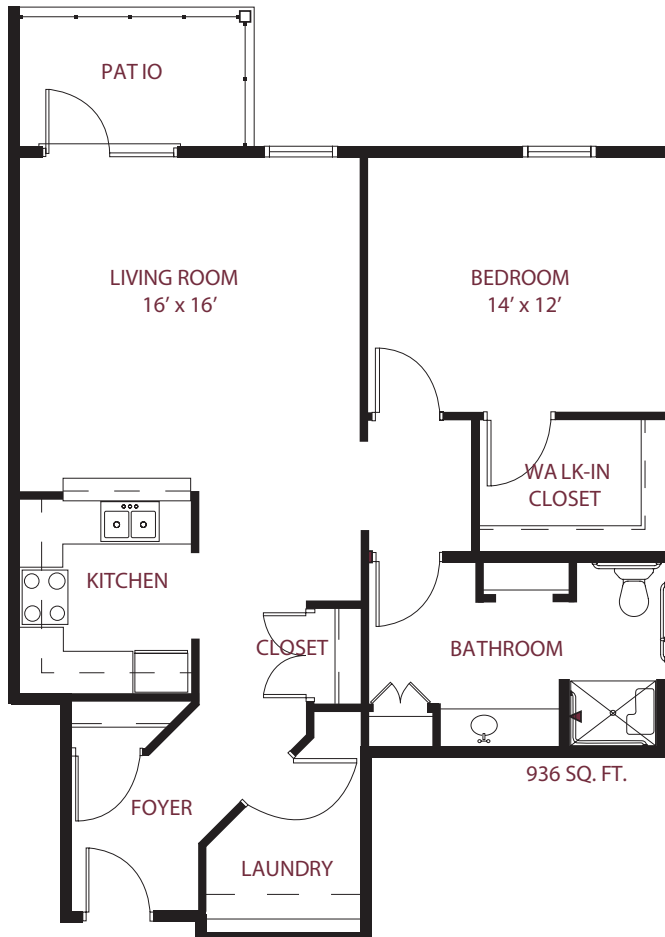

this is living!®

ONE BEDROOM / ONE BATH • UNIT F

Independent Living

548 SQ. FT.

this is living!®

ONE BEDROOM/ONE BATH • UNIT B OR E (HANDICAP)

Independent Living

707 SQ. FT.

this is living!®

ONE BEDROOM/ONE BATH • UNIT B1

Independent Living

this is living!®

ONE BEDROOM/ONE BATH • UNIT G - VAULTED CEILING

Independent Living

this is living!®

ONE BEDROOM/ONE BATH • UNIT J

Independent Living

this is living!®

TWO BEDROOM/ONE BATH • UNIT C

Independent Living

936 SQ. FT.

this is living!®

TWO BEDROOM/ONE BATH • UNIT D

Independent Living

this is living!®

TWO BEDROOM/ONE BATH • UNIT A

Independent Living

this is living!®

TWO BEDROOM/ONE BATH • UNIT H

Independent Living

this is living!®

TWO BEDROOM/TWO BATH EXECUTIVE SUITE • UNIT K