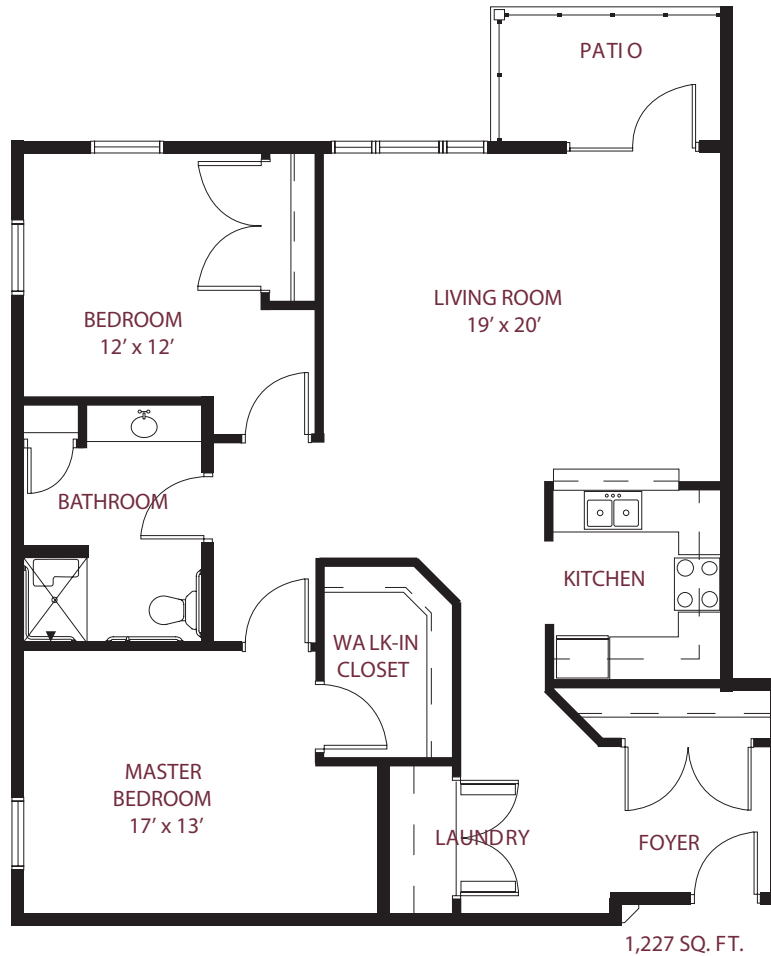

this is living!®

ONE BEDROOM / ONE BATH • UNIT F

Independent Living

548 SQ. FT.

this is living!®

ONE BEDROOM/ONE BATH • UNIT B OR E (HANDICAP)

Independent Living

707 SQ. FT.

this is living!®

ONE BEDROOM/ONE BATH • UNIT B1

Independent Living

this is living!®

ONE BEDROOM/ONE BATH • UNIT G - VAULTED CEILING

Independent Living

this is living!®

ONE BEDROOM/ONE BATH • UNIT J

Independent Living

this is living!®

TWO BEDROOM/ONE BATH • UNIT C

Independent Living

936 SQ. FT.

this is living!®

TWO BEDROOM/ONE BATH • UNIT D

Independent Living

this is living!®

TWO BEDROOM/ONE BATH • UNIT A

Independent Living

this is living!®

TWO BEDROOM/ONE BATH • UNIT H

Independent Living

this is living!®

TWO BEDROOM/TWO BATH EXECUTIVE SUITE • UNIT K