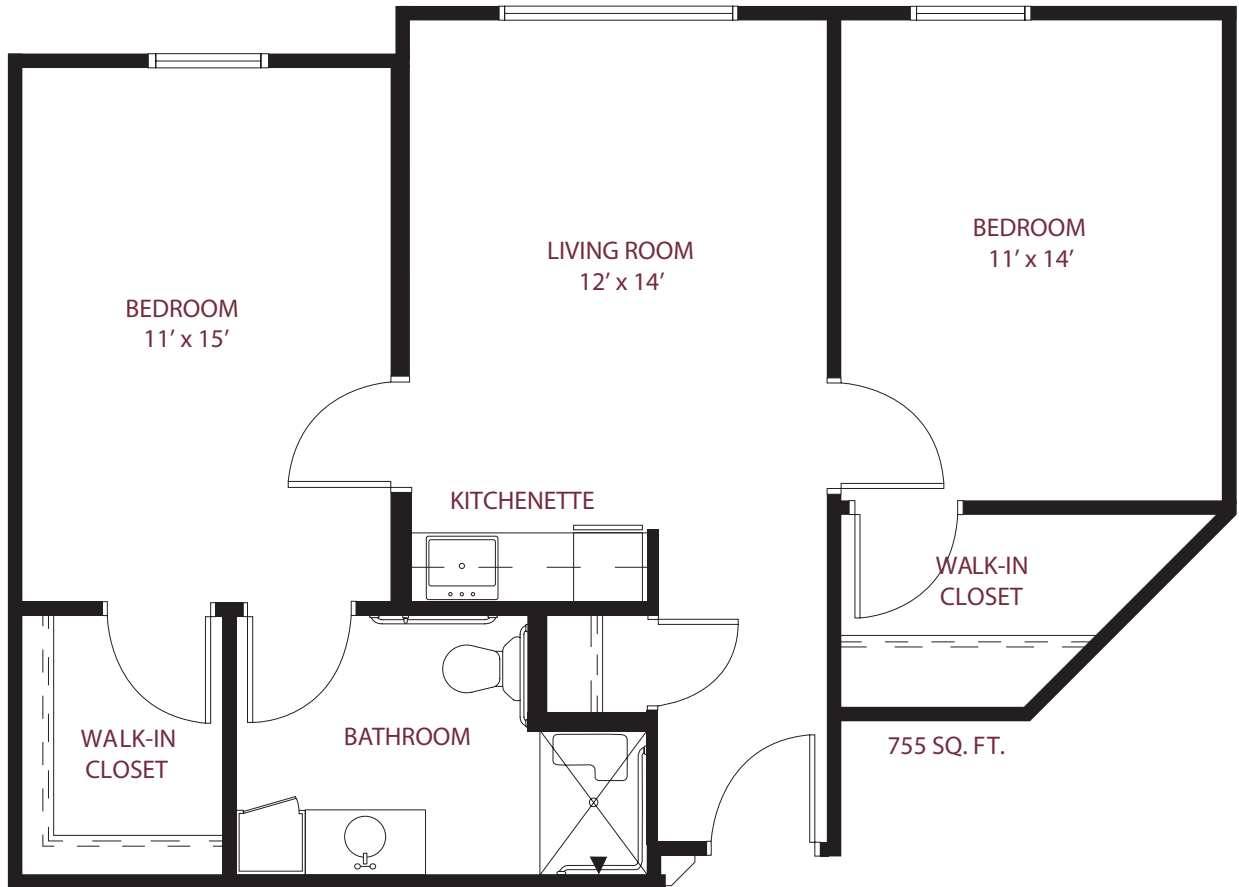

*this is living!*

ONE BEDROOM / ONE BATH • UNIT F

*Assisted Living*

548 SQ. FT.

this is living!®

TWO BEDROOM/ONE BATH • UNIT F1

*Assisted Living*

this is living!®

TWO BEDROOM/ONE BATH • UNIT F2

*Assisted Living*

986 SQ. FT.