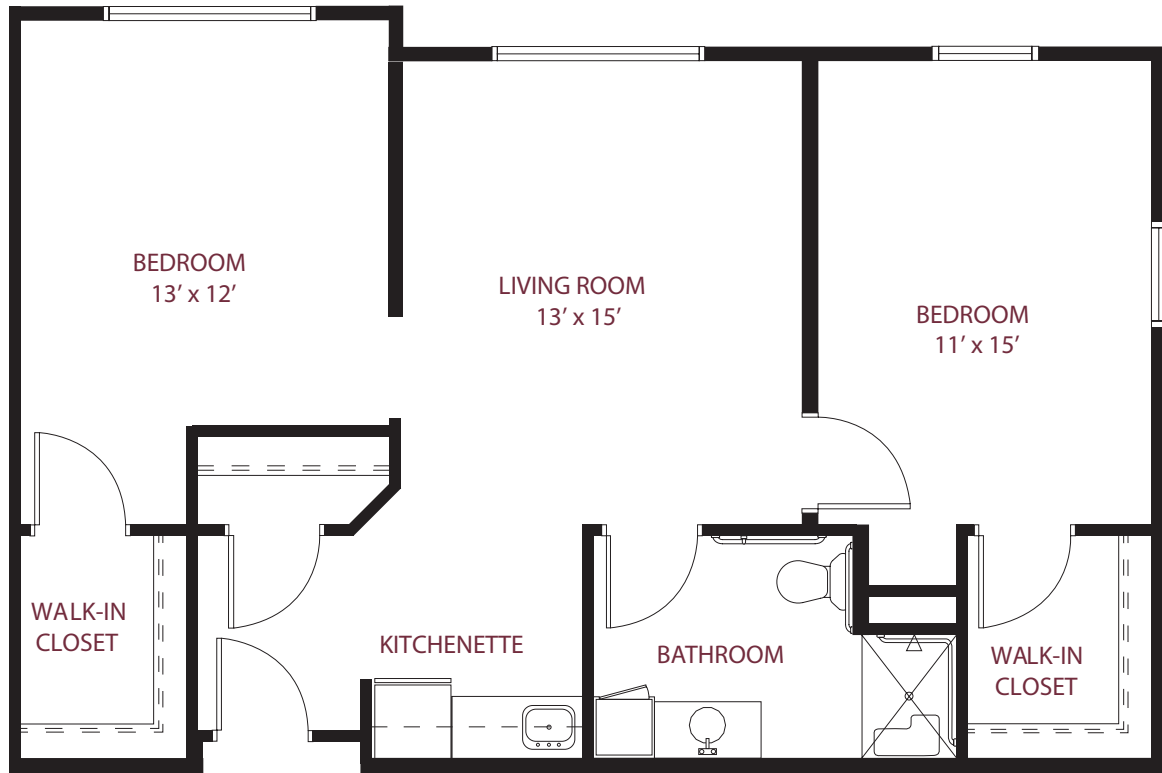

*this is living!*

ONE BEDROOM / ONE BATH • UNIT F

*Assisted Living*

548 SQ. FT.

this is living!®

TWO BEDROOM/ONE BATH • UNIT F1

*Assisted Living*

this is living!®

TWO BEDROOM/ONE BATH • UNIT F2

*Assisted Living*

986 SQ. FT.