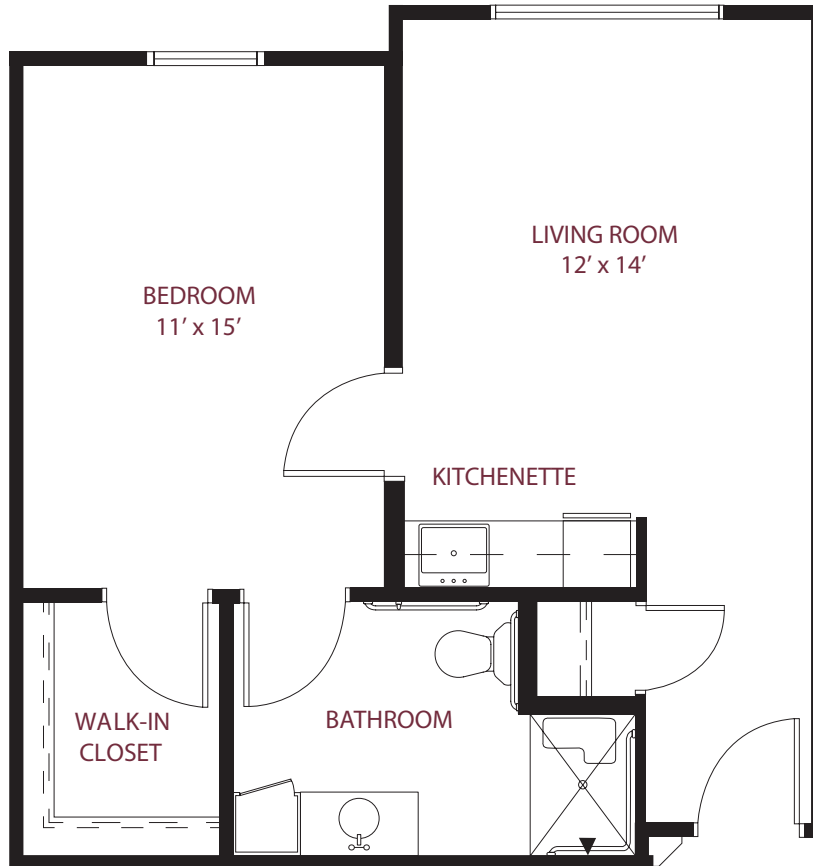

*this is living!*

ONE BEDROOM / ONE BATH • UNIT F

*Assisted Living*

548 SQ. FT.

this is living!®

TWO BEDROOM/ONE BATH • UNIT F1

*Assisted Living*

this is living!®

TWO BEDROOM/ONE BATH • UNIT F2

*Assisted Living*

986 SQ. FT.