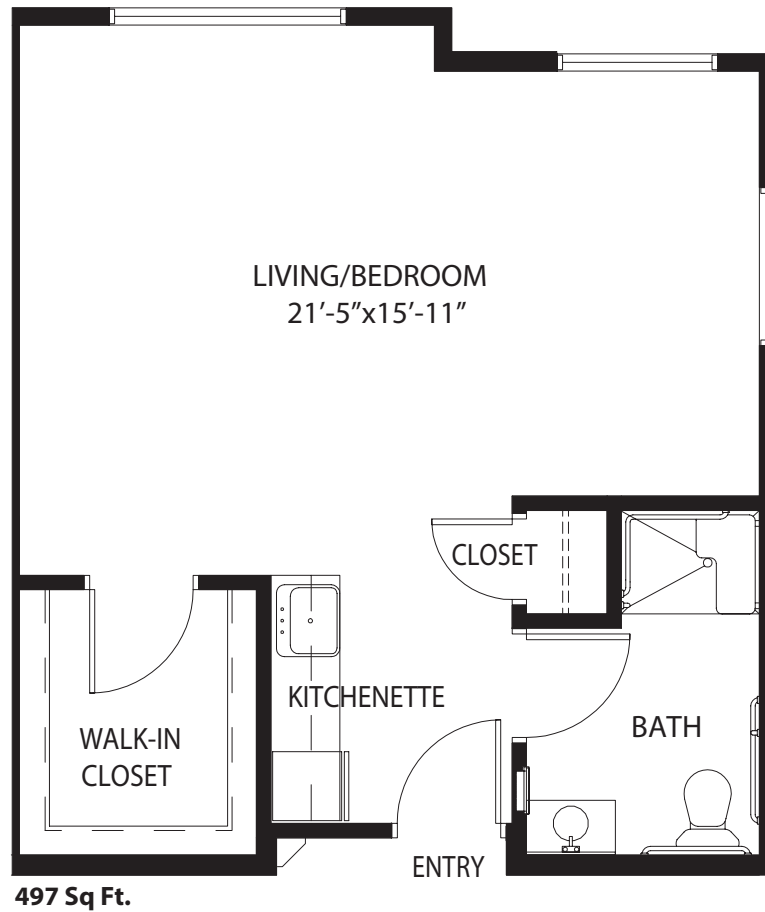

this is living!®

STUDIO

this is living!®

ONE BEDROOM / ONE BATH

548 Sq Ft.

this is living!®

ONE BEDROOM DELUXE

811 Sq Ft.

this is living!®

**TWO BEDROOM / 1.5 BATH**

**1,018 Sq Ft.**

this is living!®

**TWO BEDROOM / 1.5 BATH**

**1,068 square ft.**

this is living!®

**TWO BEDROOM DELUXE**

this is living!

VILLA