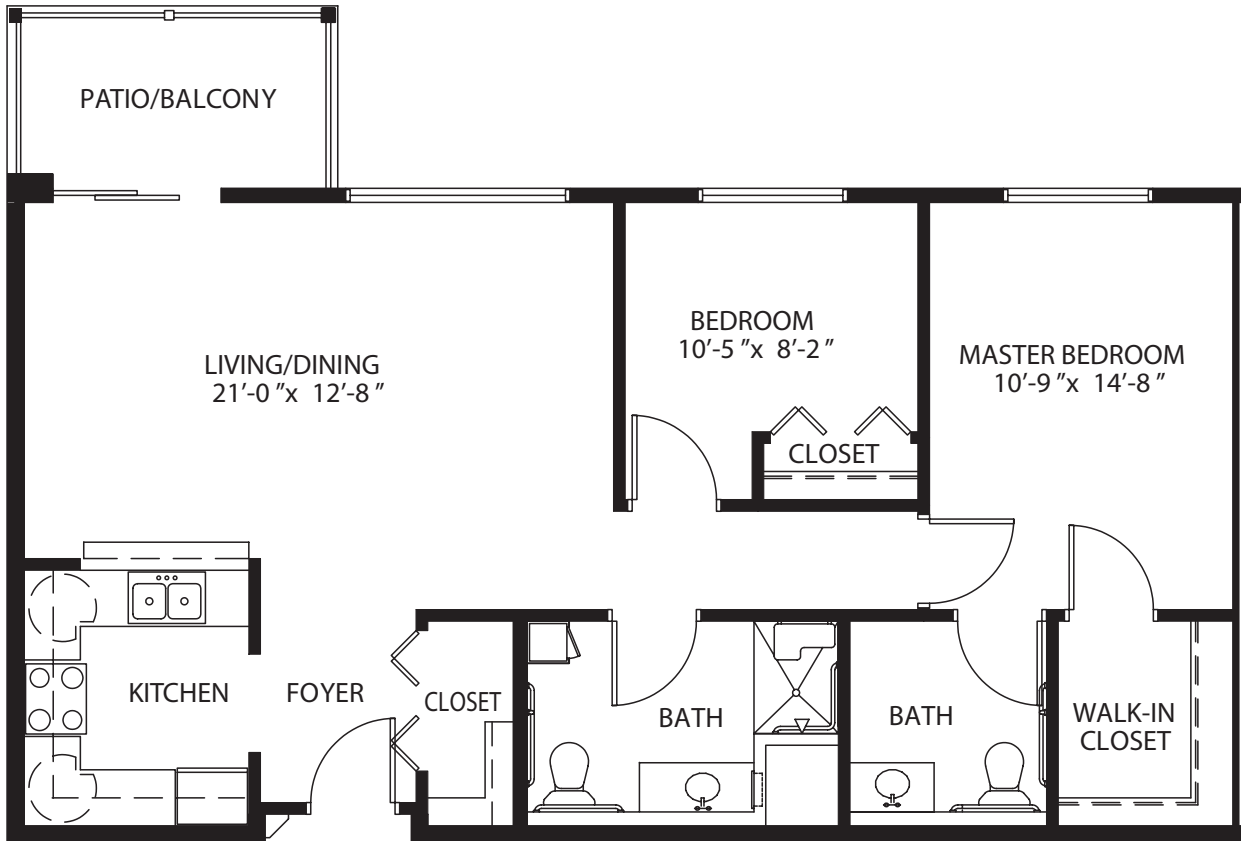

this is living!®

STUDIO

this is living!®

ONE BEDROOM / ONE BATH

548 Sq Ft.

this is living!®

ONE BEDROOM DELUXE

811 Sq Ft.

this is living!®

**TWO BEDROOM / 1.5 BATH**

**1,018 Sq Ft.**

this is living!®

**TWO BEDROOM / 1.5 BATH**

**1,068 square ft.**

this is living!®

**TWO BEDROOM DELUXE**

this is living!

VILLA