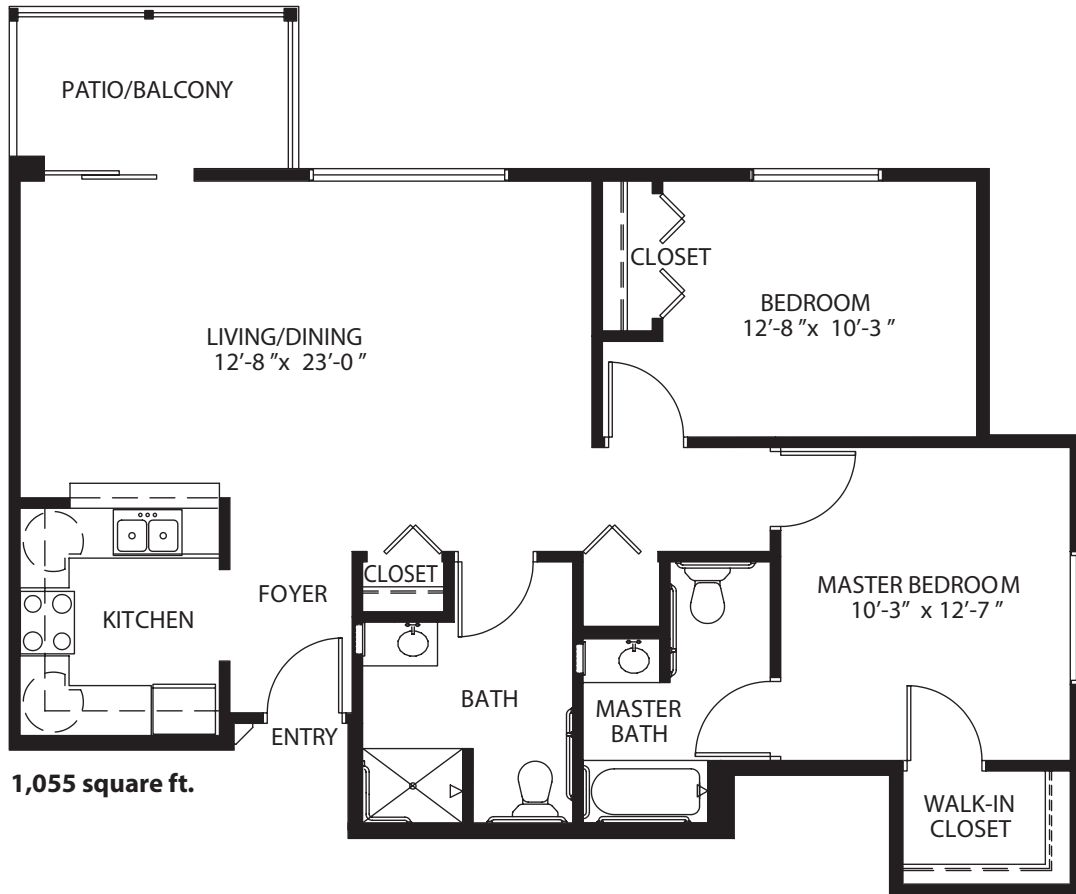

this is living!®

STUDIO

this is living!®

ONE BEDROOM / ONE BATH

548 Sq Ft.

this is living!®

ONE BEDROOM DELUXE

811 Sq Ft.

this is living!®

**TWO BEDROOM / 1.5 BATH**

**1,018 Sq Ft.**

this is living!®

**TWO BEDROOM / 1.5 BATH**

**1,068 square ft.**

this is living!®

**TWO BEDROOM DELUXE**

this is living!

VILLA