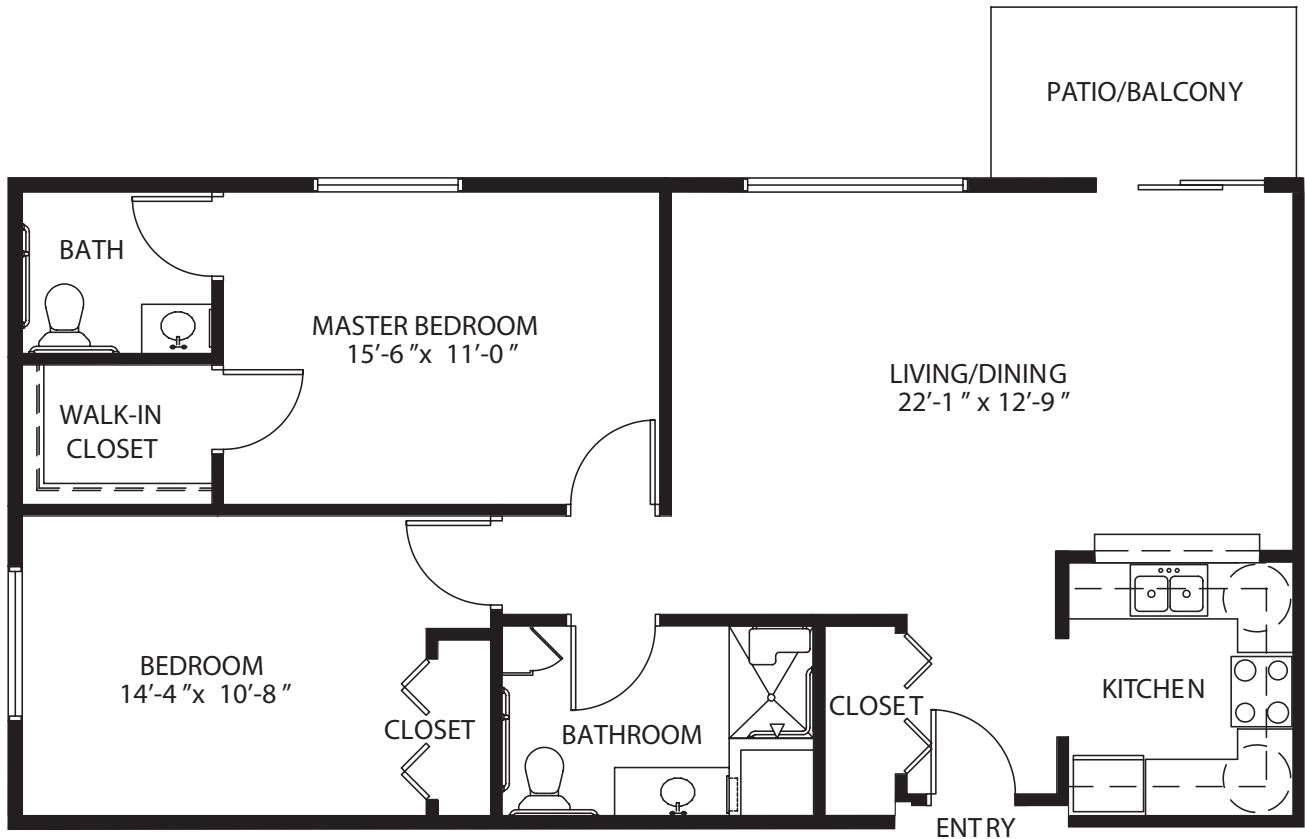

this is living!®

STUDIO

this is living!®

ONE BEDROOM / ONE BATH

548 Sq Ft.

this is living!®

ONE BEDROOM DELUXE

811 Sq Ft.

this is living!®

**TWO BEDROOM / 1.5 BATH**

**1,018 Sq Ft.**

this is living!®

**TWO BEDROOM / 1.5 BATH**

**1,068 square ft.**

this is living!®

**TWO BEDROOM DELUXE**

this is living!

VILLA