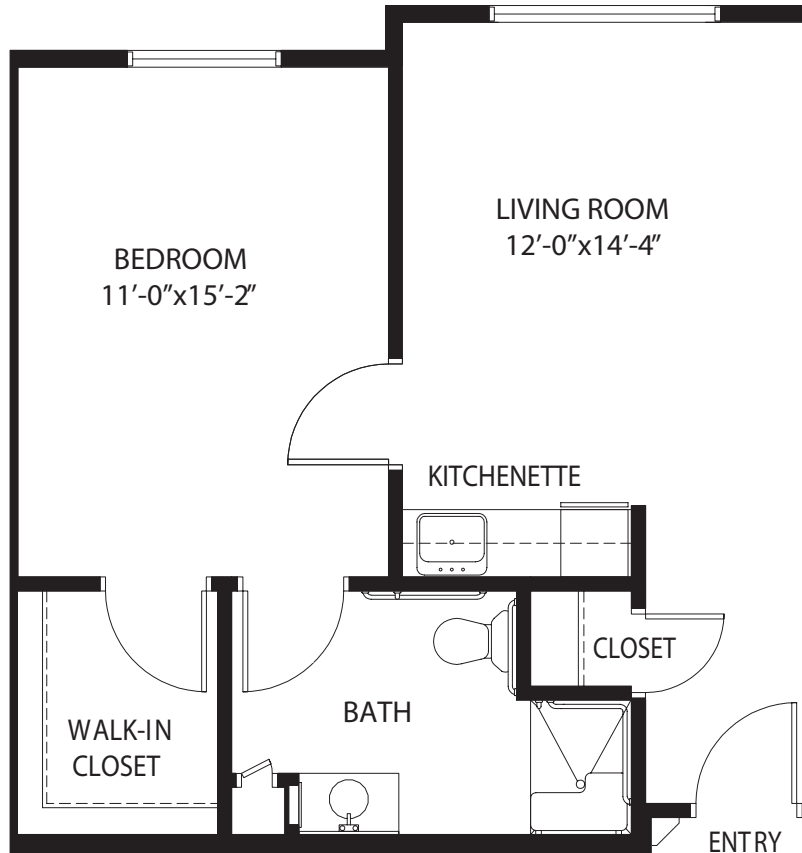

this is living!®

STUDIO

this is living!®

ONE BEDROOM / ONE BATH

548 Sq Ft.

this is living!®

ONE BEDROOM DELUXE

811 Sq Ft.

this is living!®

**TWO BEDROOM / 1.5 BATH**

**1,018 Sq Ft.**

this is living!®

**TWO BEDROOM / 1.5 BATH**

**1,068 square ft.**

this is living!®

**TWO BEDROOM DELUXE**

this is living!

VILLA