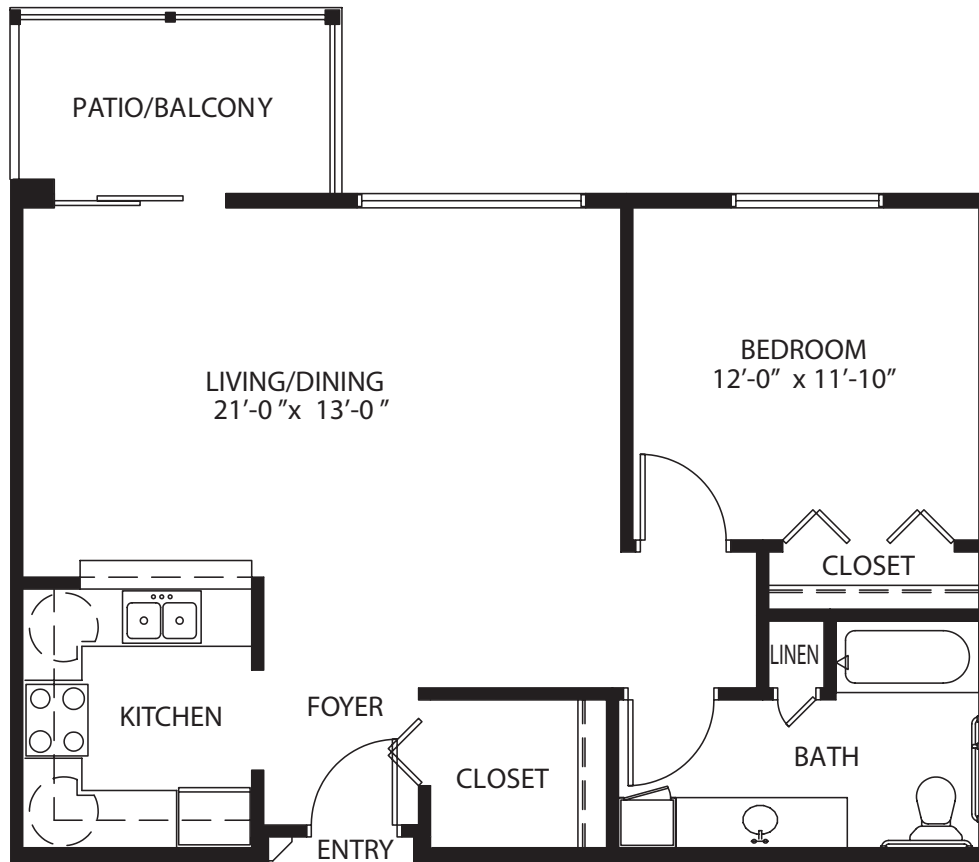

this is living!®

STUDIO

this is living!®

ONE BEDROOM / ONE BATH

548 Sq Ft.

this is living!®

ONE BEDROOM DELUXE

811 Sq Ft.

this is living!®

**TWO BEDROOM / 1.5 BATH**

**1,018 Sq Ft.**

this is living!®

**TWO BEDROOM / 1.5 BATH**

**1,068 square ft.**

this is living!®

**TWO BEDROOM DELUXE**

this is living!

VILLA