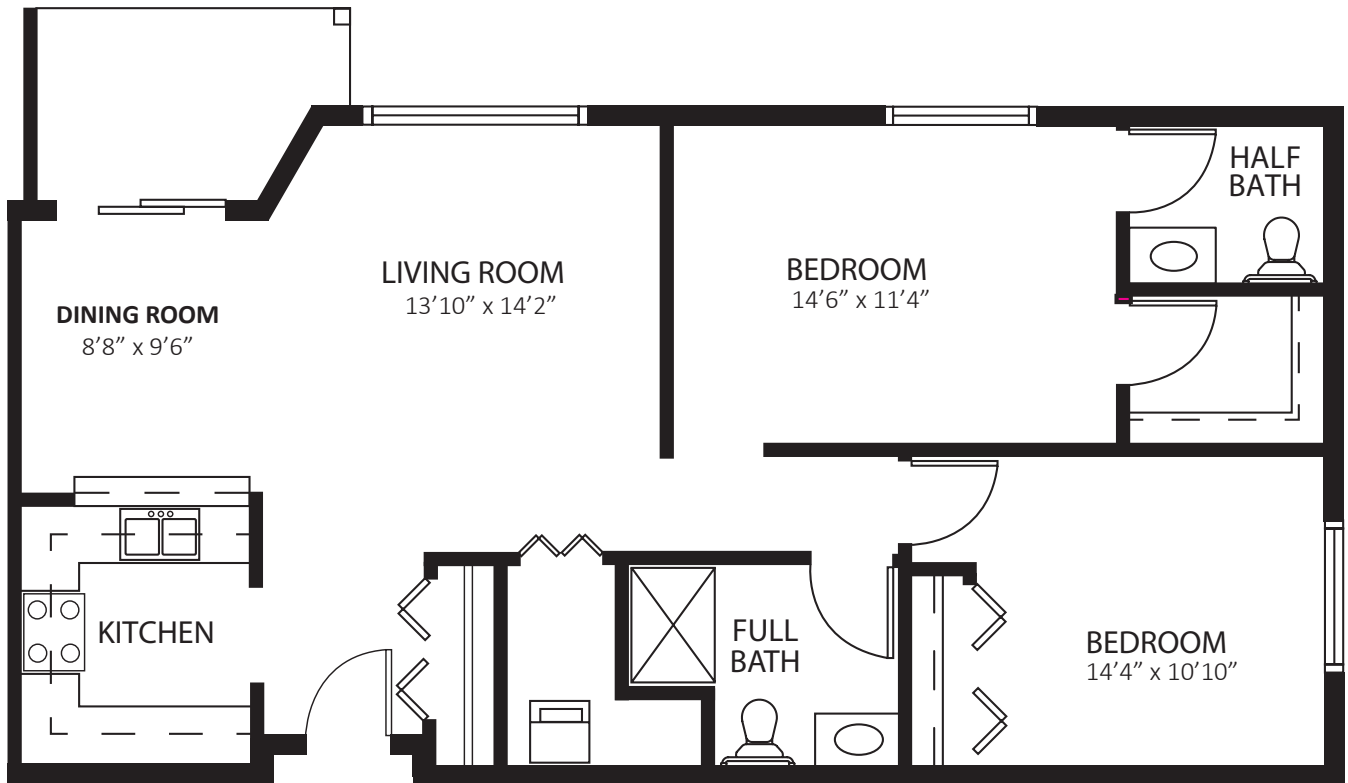

this is living!®

STUDIO

this is living!®

ONE BEDROOM

**575 square ft.**

this is living!®

ONE BEDROOM

**775 square ft.**

this is living!®

TWO BEDROOM / 1.5 BATH

950 square ft.

this is living!®

TWO BEDROOM / 1.5 BATH

980 square ft.

this is living!®

TWO BEDROOM DELUXE