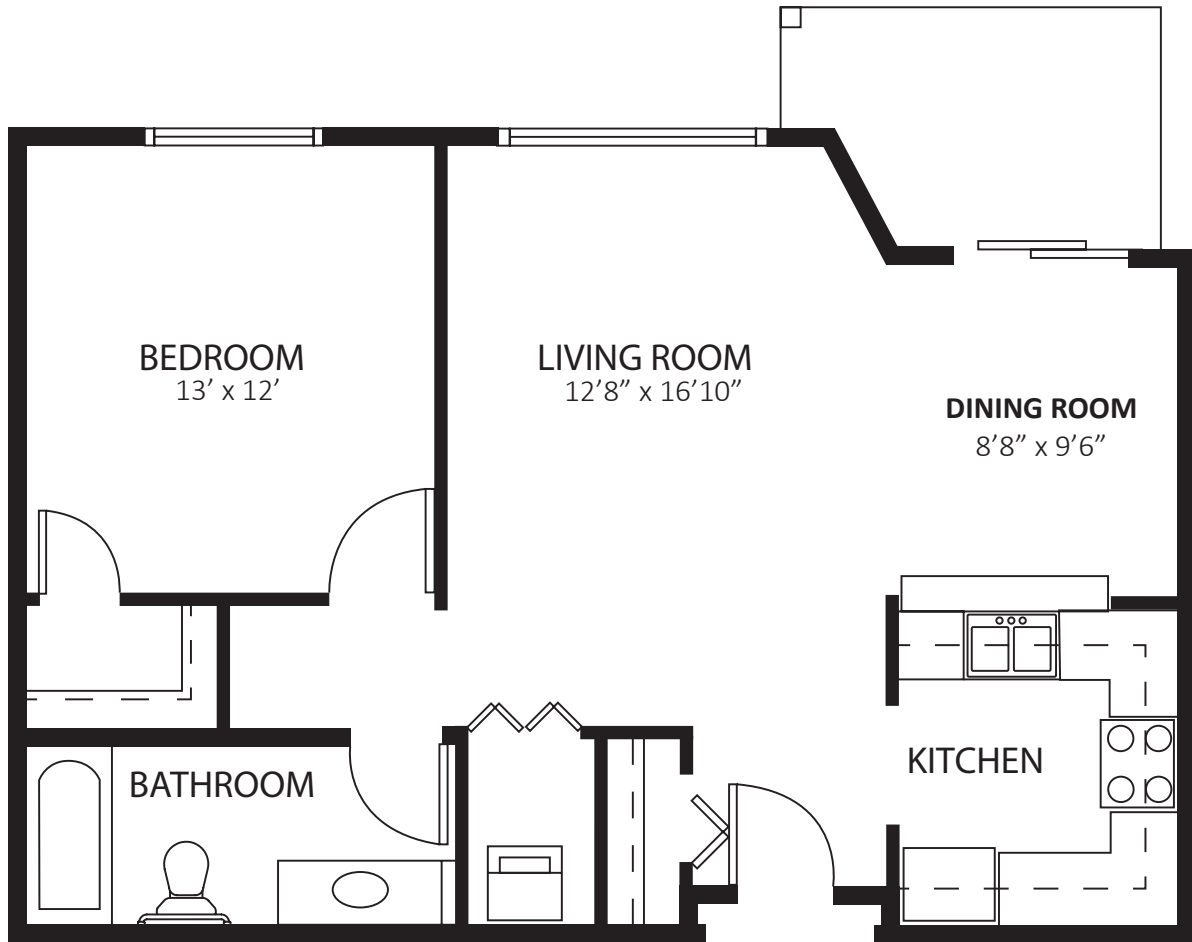

this is living!®

STUDIO

this is living!®

ONE BEDROOM

**575 square ft.**

this is living!®

ONE BEDROOM

**775 square ft.**

this is living!®

TWO BEDROOM / 1.5 BATH

950 square ft.

this is living!®

TWO BEDROOM / 1.5 BATH

980 square ft.

this is living!®

TWO BEDROOM DELUXE