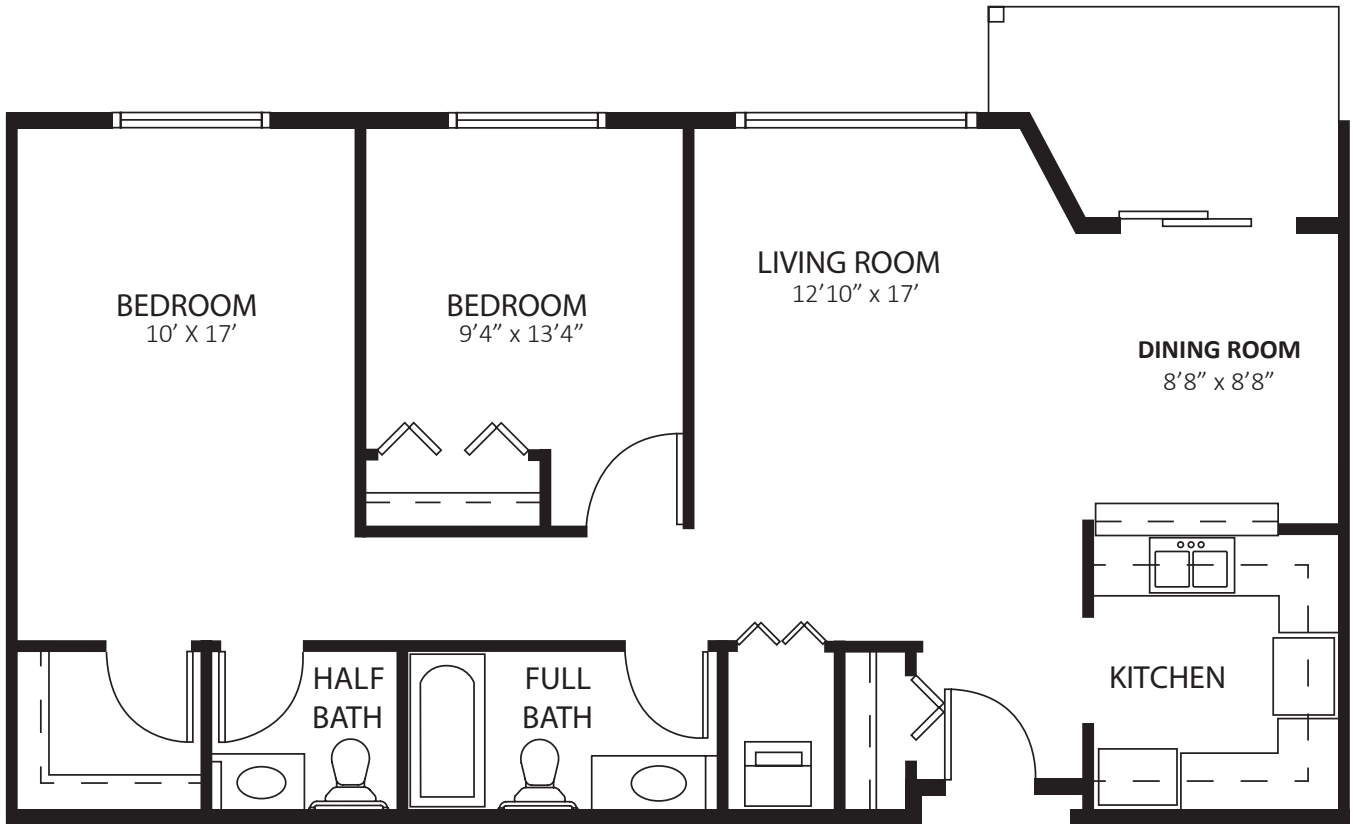

this is living!®

STUDIO

this is living!®

ONE BEDROOM

**575 square ft.**

this is living!®

ONE BEDROOM

**775 square ft.**

this is living!®

TWO BEDROOM / 1.5 BATH

950 square ft.

this is living!®

TWO BEDROOM / 1.5 BATH

980 square ft.

this is living!®

TWO BEDROOM DELUXE