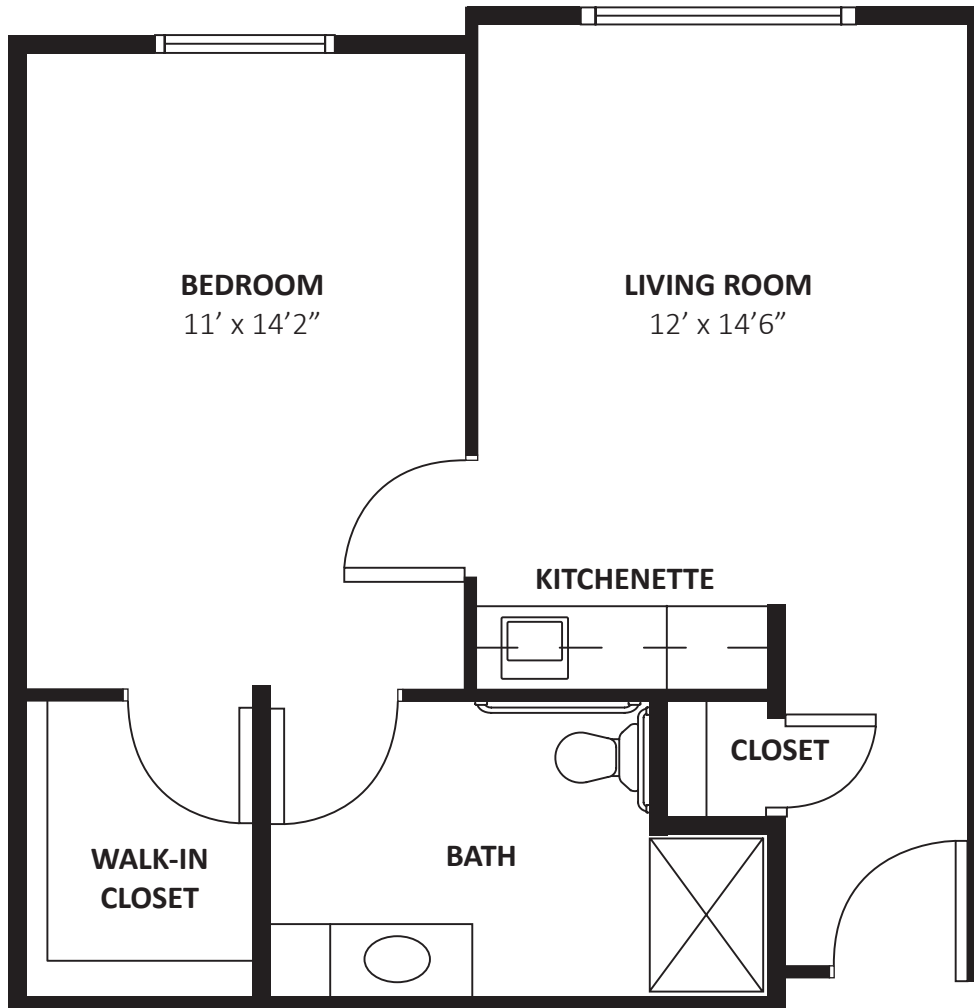

this is living!®

STUDIO

this is living!®

ONE BEDROOM

**575 square ft.**

this is living!®

ONE BEDROOM

**775 square ft.**

this is living!®

TWO BEDROOM / 1.5 BATH

950 square ft.

this is living!®

TWO BEDROOM / 1.5 BATH

980 square ft.

this is living!®

TWO BEDROOM DELUXE