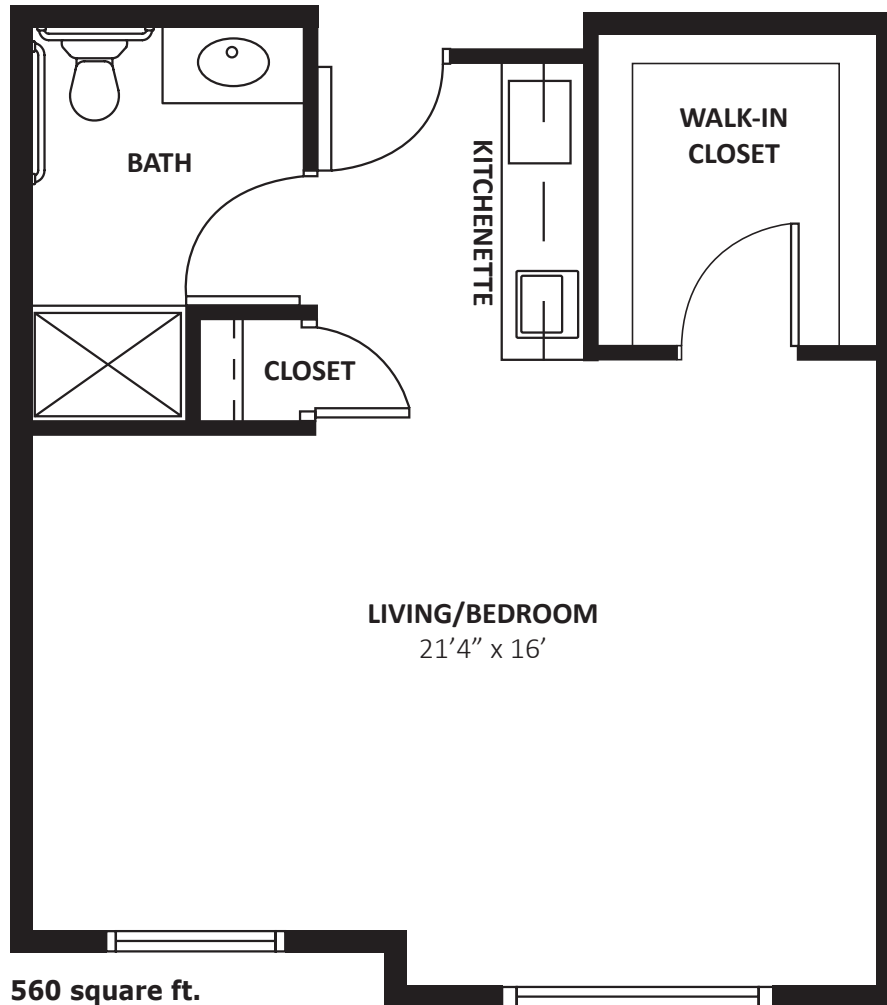

this is living!®

STUDIO

this is living!®

ONE BEDROOM

**575 square ft.**

this is living!®

ONE BEDROOM

**775 square ft.**

this is living!®

TWO BEDROOM / 1.5 BATH

950 square ft.

this is living!®

TWO BEDROOM / 1.5 BATH

980 square ft.

this is living!®

TWO BEDROOM DELUXE