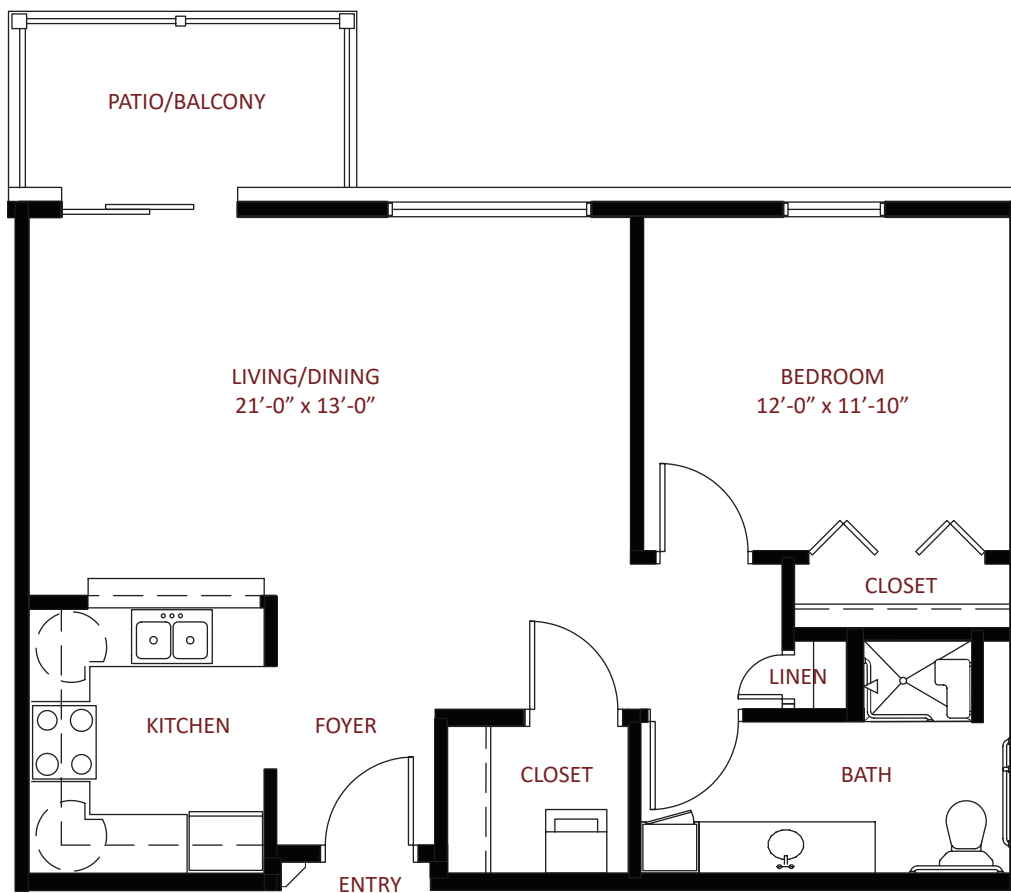

# this is... *Independent Living*

ONE BEDROOM / ONE BATH

811 SQ. FT.

For more information, call (217) 872-1800.

www.PrimroseRetirement.com 

*PRIMROSE*<sup>®</sup>

RETIREMENT COMMUNITIES

# this is... *Independent Living*

TWO BEDROOM / 1.5 BATH

1018 SQ. FT.

For more information, call (217) 872-1800.

www.PrimroseRetirement.com 

**PRIMROSE**<sup>®</sup>

RETIREMENT COMMUNITIES