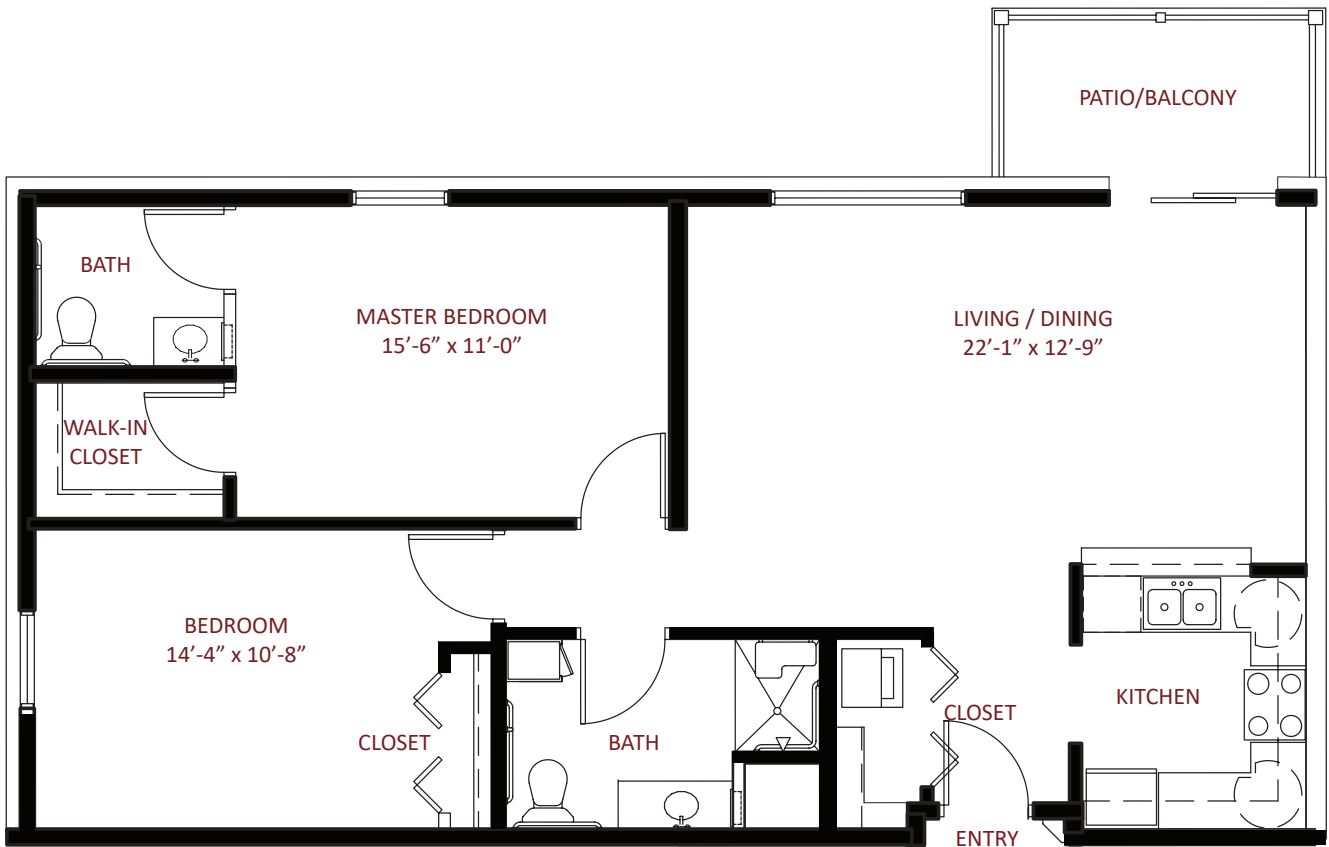

# this is... *Independent Living*

TWO BEDROOM / 1.5 BATH

1068 SQ. FT.

For more information, call (217) 872-1800.

www.PrimroseRetirement.com 

**PRIMROSE**<sup>®</sup>

RETIREMENT COMMUNITIES