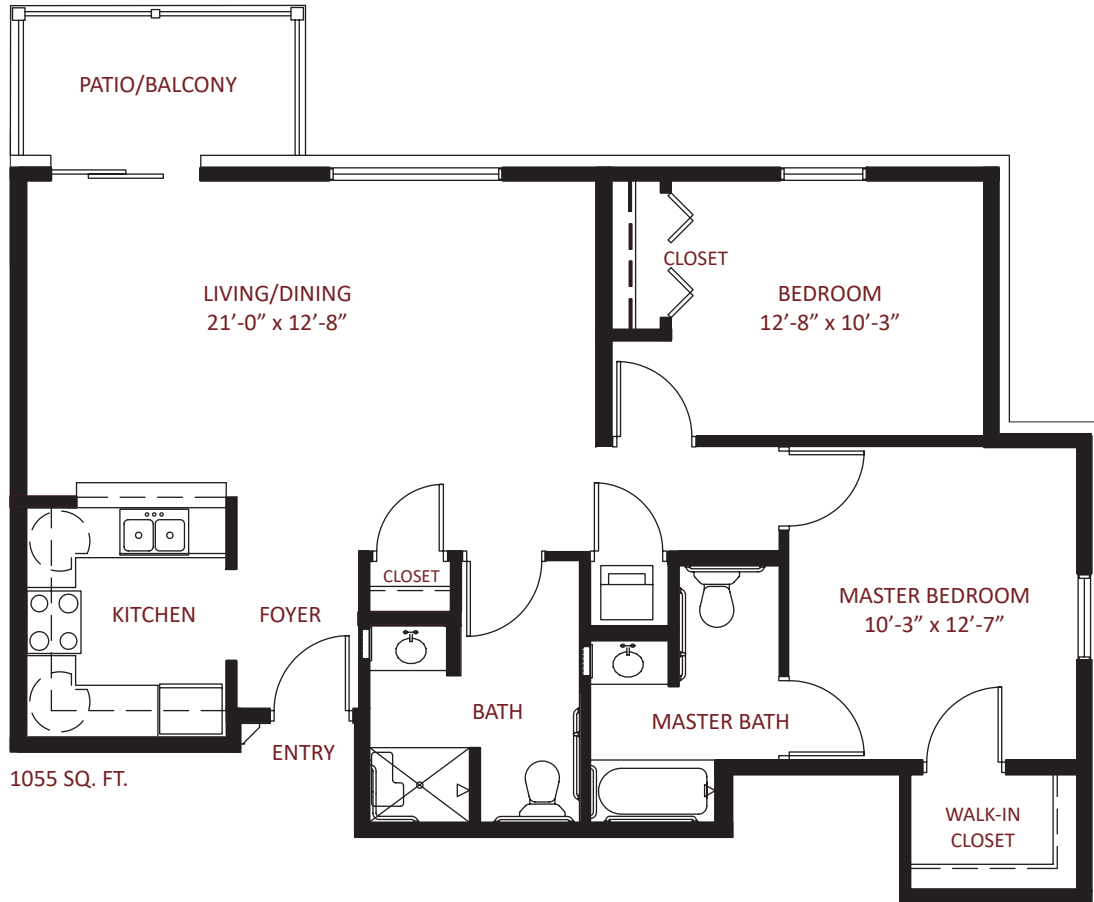

this is... *Independent Living*

TWO BEDROOM/TWO BATH

For more information, call (217) 872-1800.

www.PrimroseRetirement.com

PRIMROSE®

RETIREMENT COMMUNITIES