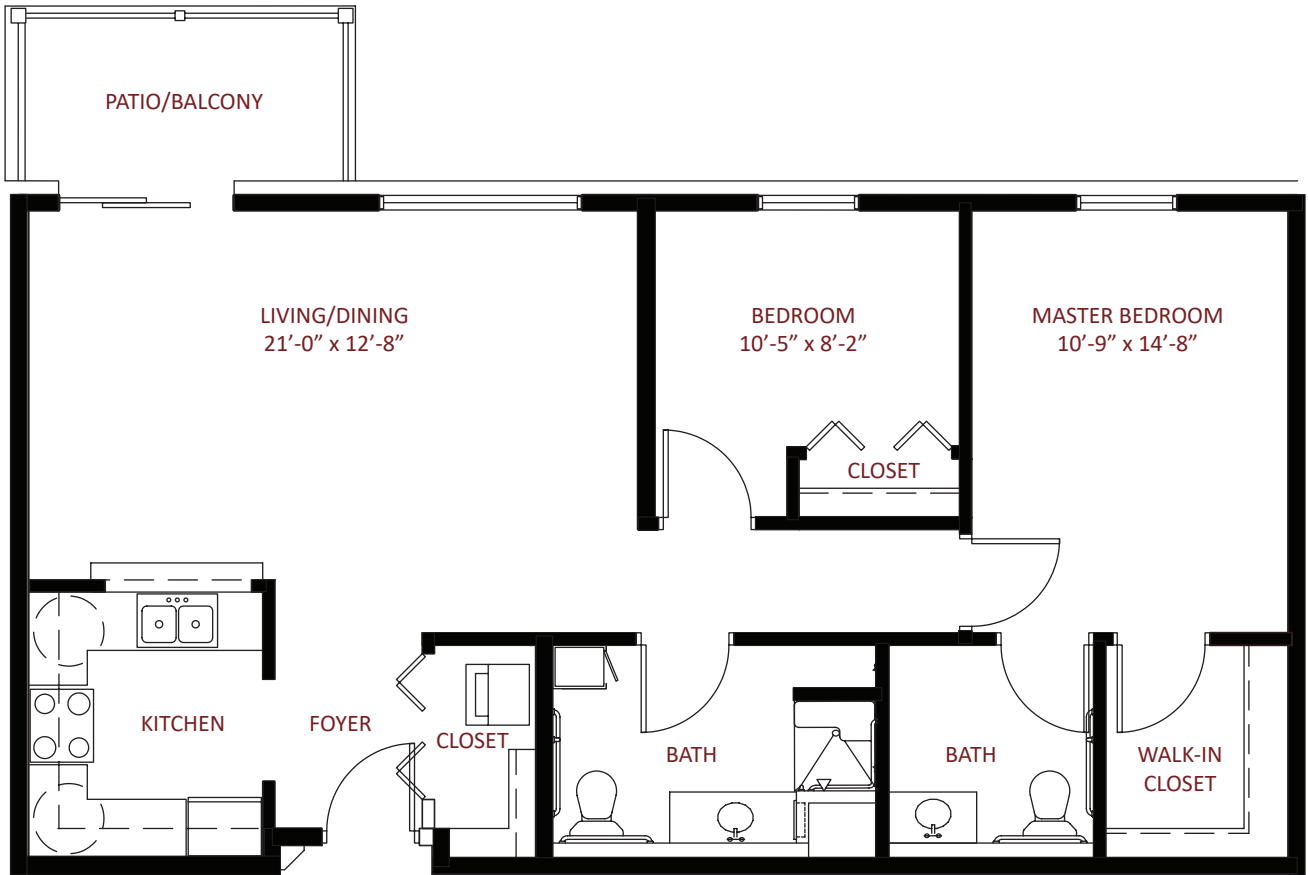

# this is... *Independent Living*

ONE BEDROOM / ONE BATH

811 SQ. FT.

For more information, call (217) 872-1800.

www.PrimroseRetirement.com 

*PRIMROSE*<sup>®</sup>

RETIREMENT COMMUNITIES

# this is... *Independent Living*

TWO BEDROOM / 1.5 BATH

1018 SQ. FT.

For more information, call (217) 872-1800.

www.PrimroseRetirement.com 

**PRIMROSE**<sup>®</sup>

RETIREMENT COMMUNITIES