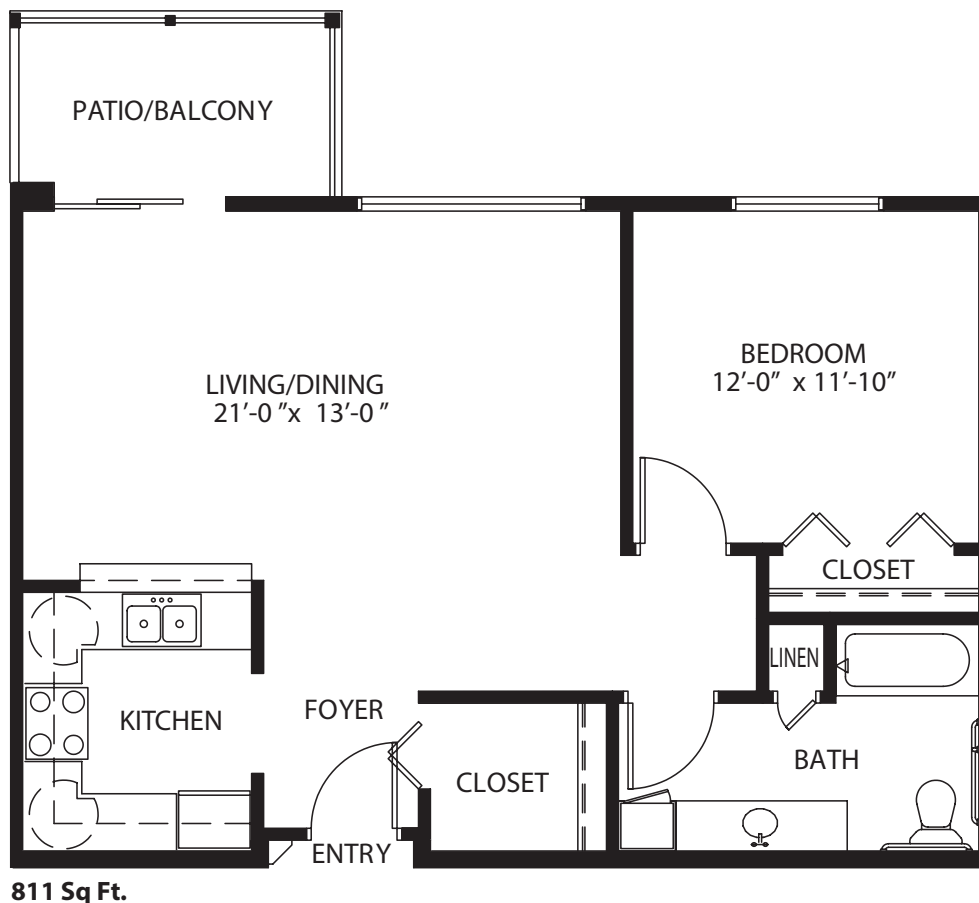

this is living!®

STUDIO

Assisted Living

this is living!®

ONE BEDROOM / ONE BATH

Assisted Living

548 Sq Ft.

this is living!®

ONE BEDROOM DELUXE

Independent Living

this is living!®

TWO BEDROOM / 1.5 BATH

Independent Living

1,018 Sq Ft.

this is living!®

TWO BEDROOM / 1.5 BATH

Independent Living

1,068 square ft.

this is living!®

TWO BEDROOM DELUXE

Independent Living