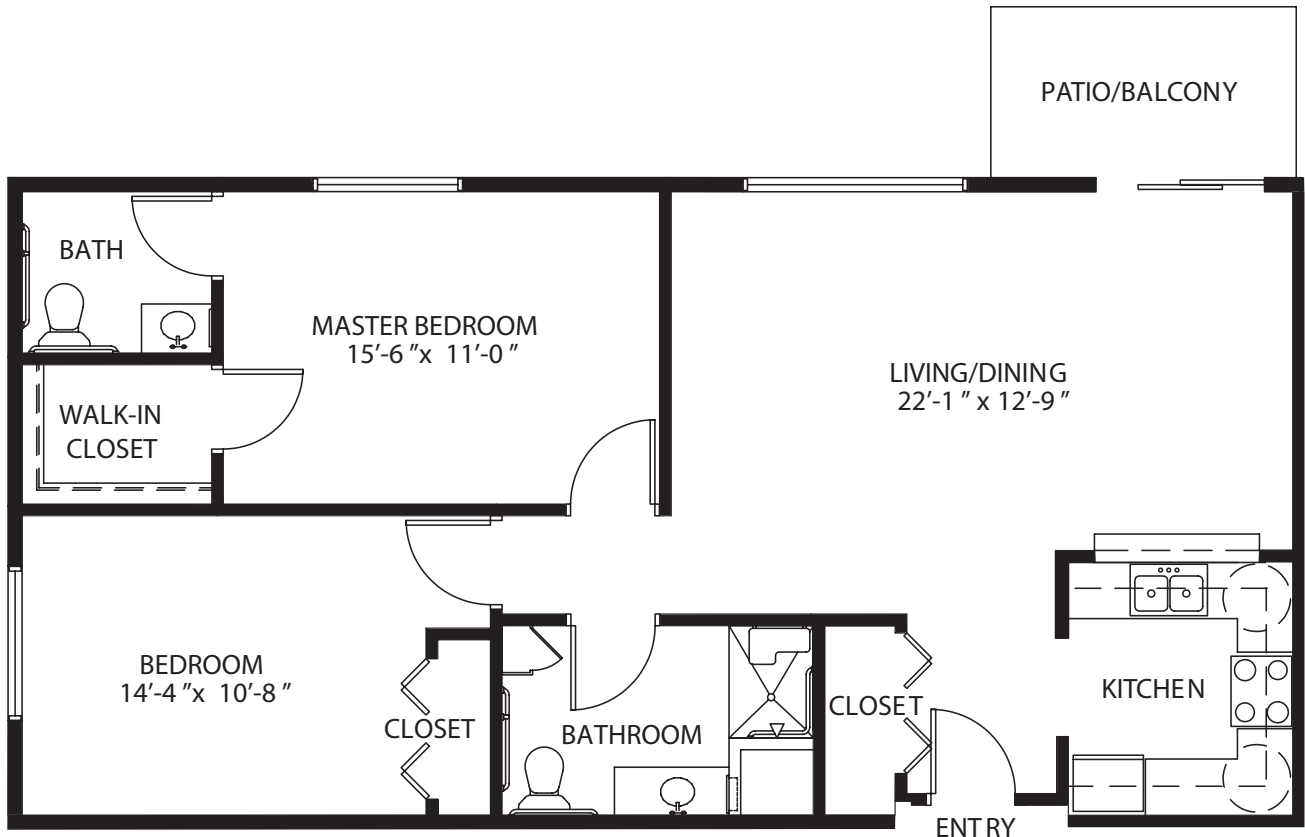

this is living!®

STUDIO

Assisted Living

this is living!®

ONE BEDROOM / ONE BATH

Assisted Living

548 Sq Ft.

this is living!®

ONE BEDROOM DELUXE

Independent Living

this is living!®

TWO BEDROOM / 1.5 BATH

Independent Living

1,018 Sq Ft.

this is living!®

TWO BEDROOM / 1.5 BATH

Independent Living

1,068 square ft.

this is living!®

TWO BEDROOM DELUXE

Independent Living