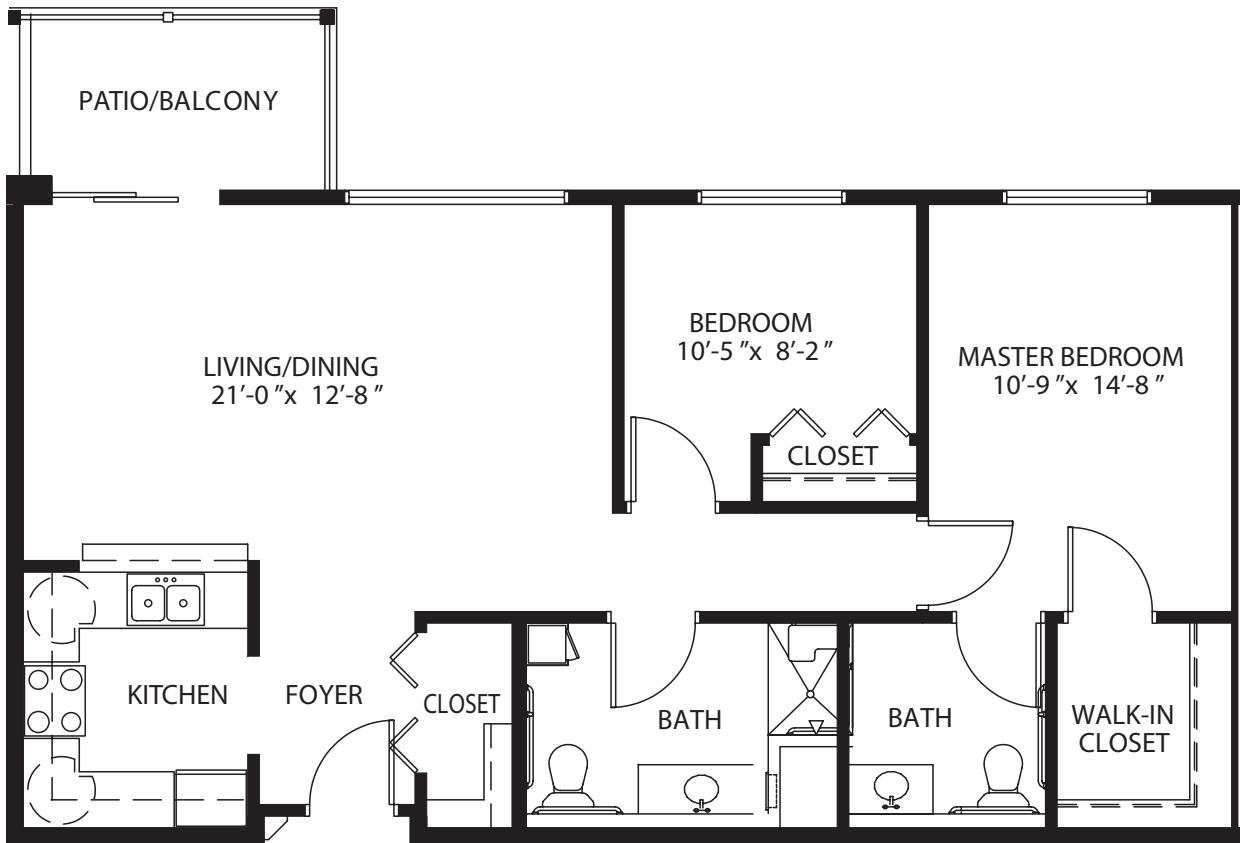

this is living!®

STUDIO

Assisted Living

this is living!®

ONE BEDROOM / ONE BATH

Assisted Living

548 Sq Ft.

this is living!®

ONE BEDROOM DELUXE

Independent Living

this is living!®

TWO BEDROOM / 1.5 BATH

Independent Living

1,018 Sq Ft.

this is living!®

TWO BEDROOM / 1.5 BATH

Independent Living

1,068 square ft.

this is living!®

TWO BEDROOM DELUXE

Independent Living