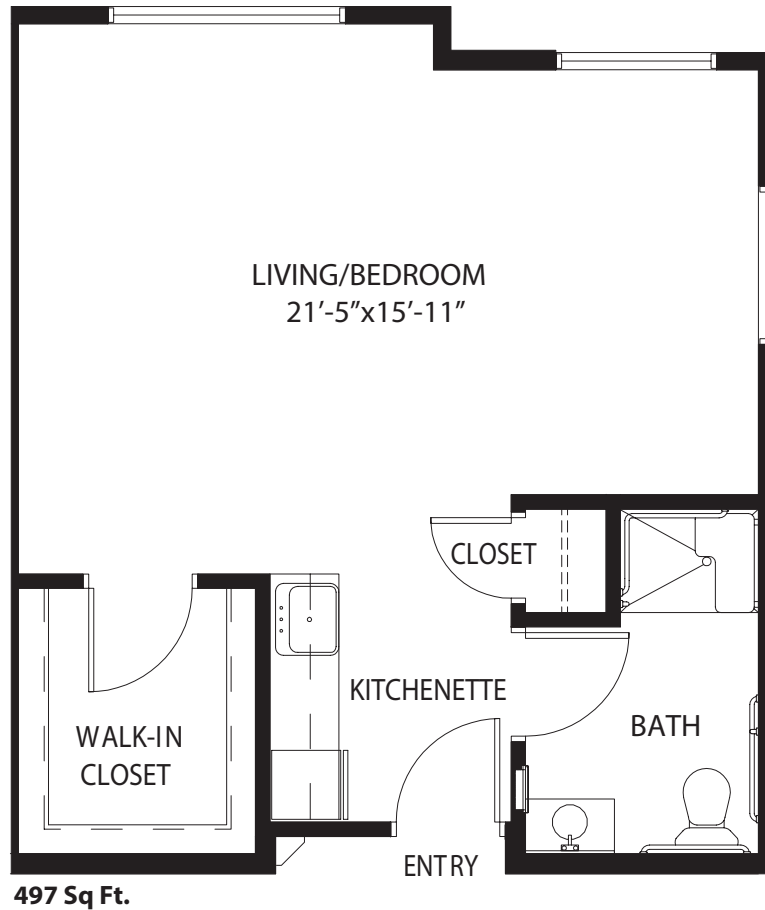

this is living!®

STUDIO

Assisted Living

this is living!®

ONE BEDROOM / ONE BATH

Assisted Living

548 Sq Ft.

this is living!®

ONE BEDROOM DELUXE

Independent Living

this is living!®

TWO BEDROOM / 1.5 BATH

Independent Living

1,018 Sq Ft.

this is living!®

TWO BEDROOM / 1.5 BATH

Independent Living

1,068 square ft.

this is living!®

TWO BEDROOM DELUXE

Independent Living