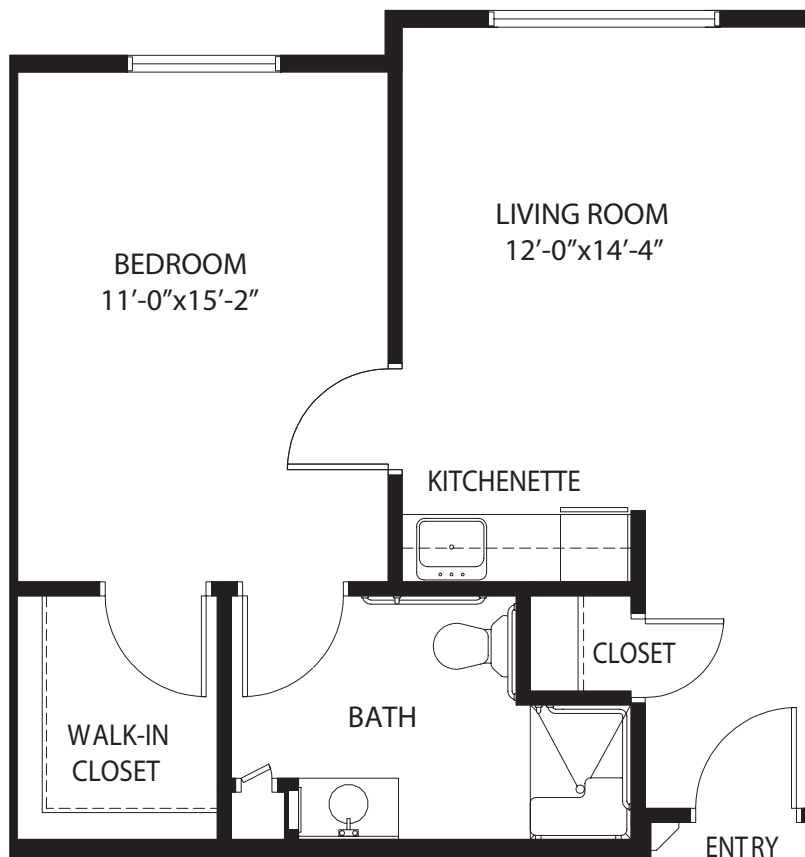

this is living!®

STUDIO

Assisted Living

this is living!®

ONE BEDROOM / ONE BATH

Assisted Living

548 Sq Ft.

this is living!®

ONE BEDROOM DELUXE

Independent Living

this is living!®

TWO BEDROOM / 1.5 BATH

Independent Living

1,018 Sq Ft.

this is living!®

TWO BEDROOM / 1.5 BATH

Independent Living

1,068 square ft.

this is living!®

TWO BEDROOM DELUXE

Independent Living