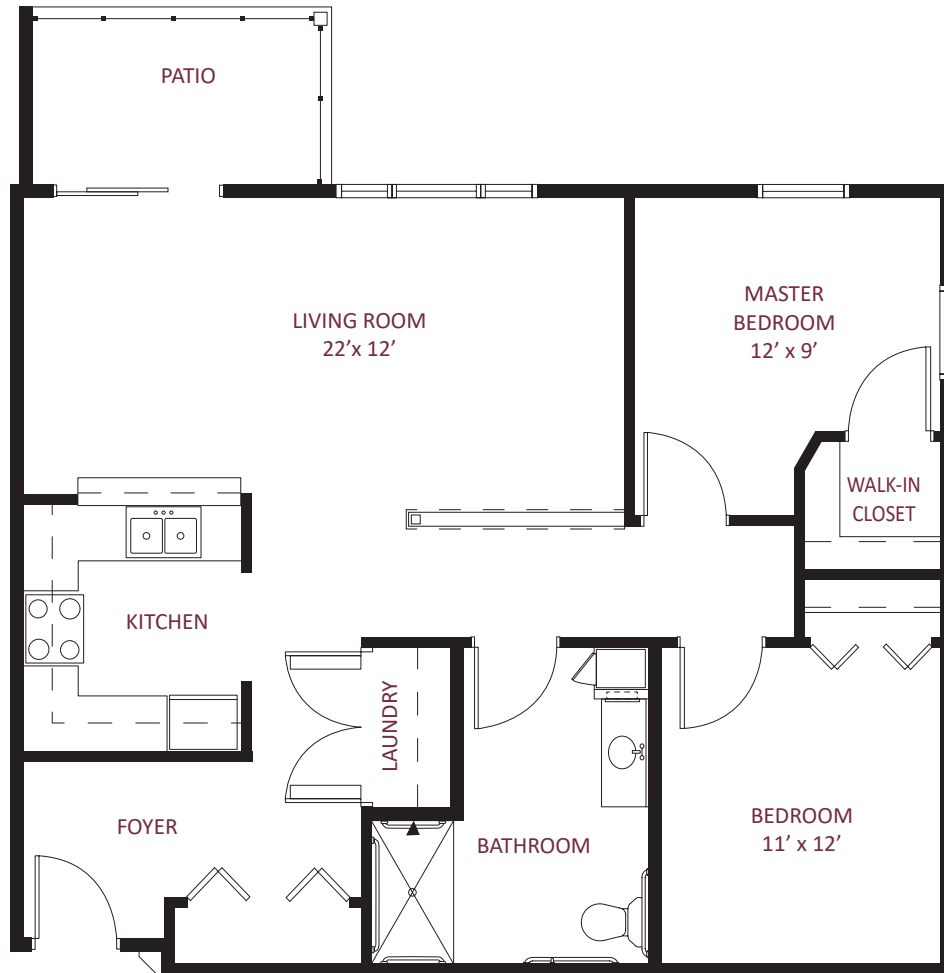

*this is living!*

TWO BEDROOM / ONE BATH - UNIT A

*Independent Living*

this is living!®

ONE BEDROOM/ONE BATH • UNIT B

*Independent Living*

818 SQ. FT.

this is living!®

ONE BEDROOM / ONE BATH • UNIT B 1

*Independent Living*

790 SQ. FT.

this is living!®

ONE BEDROOM / ONE BATH - UNIT B2

*Independent Living*

1,044 SQ. FT.

this is living!®

TWO BEDROOM/ONE BATH • UNIT C

*Independent Living*

1105 SQ. FT.

this is living!®

TWO BEDROOM / 1.5 BATH • UNIT C1

*Independent Living*

1,162 SQ. FT.

this is living!®

TWO BEDROOM / ONE BATH • UNIT D

*Independent Living*

941 SQ. FT.

this is living!®

ONE BEDROOM / ONE BATH • UNIT E

*Independent Living*

this is living!®

ONE BEDROOM/ONE BATH • UNIT G VAULTED CEILING