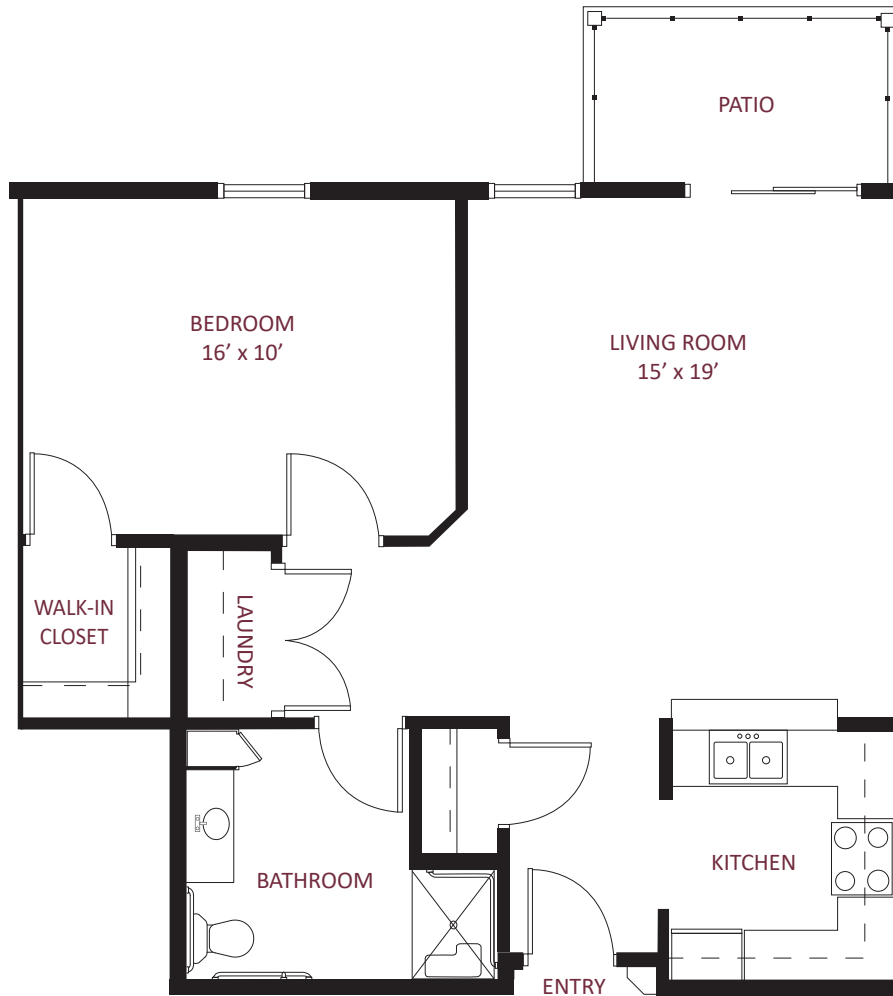

*this is living!*

TWO BEDROOM / ONE BATH - UNIT A

*Independent Living*

this is living!®

ONE BEDROOM/ONE BATH • UNIT B

*Independent Living*

818 SQ. FT.

this is living!®

ONE BEDROOM / ONE BATH • UNIT B 1

*Independent Living*

790 SQ. FT.

this is living!®

ONE BEDROOM / ONE BATH - UNIT B2

*Independent Living*

1,044 SQ. FT.

this is living!®

TWO BEDROOM/ONE BATH • UNIT C

*Independent Living*

1105 SQ. FT.

this is living!®

TWO BEDROOM / 1.5 BATH • UNIT C1

*Independent Living*

1,162 SQ. FT.

this is living!®

TWO BEDROOM / ONE BATH • UNIT D

*Independent Living*

941 SQ. FT.

this is living!®

ONE BEDROOM / ONE BATH • UNIT E

*Independent Living*

this is living!®

ONE BEDROOM/ONE BATH • UNIT G VAULTED CEILING