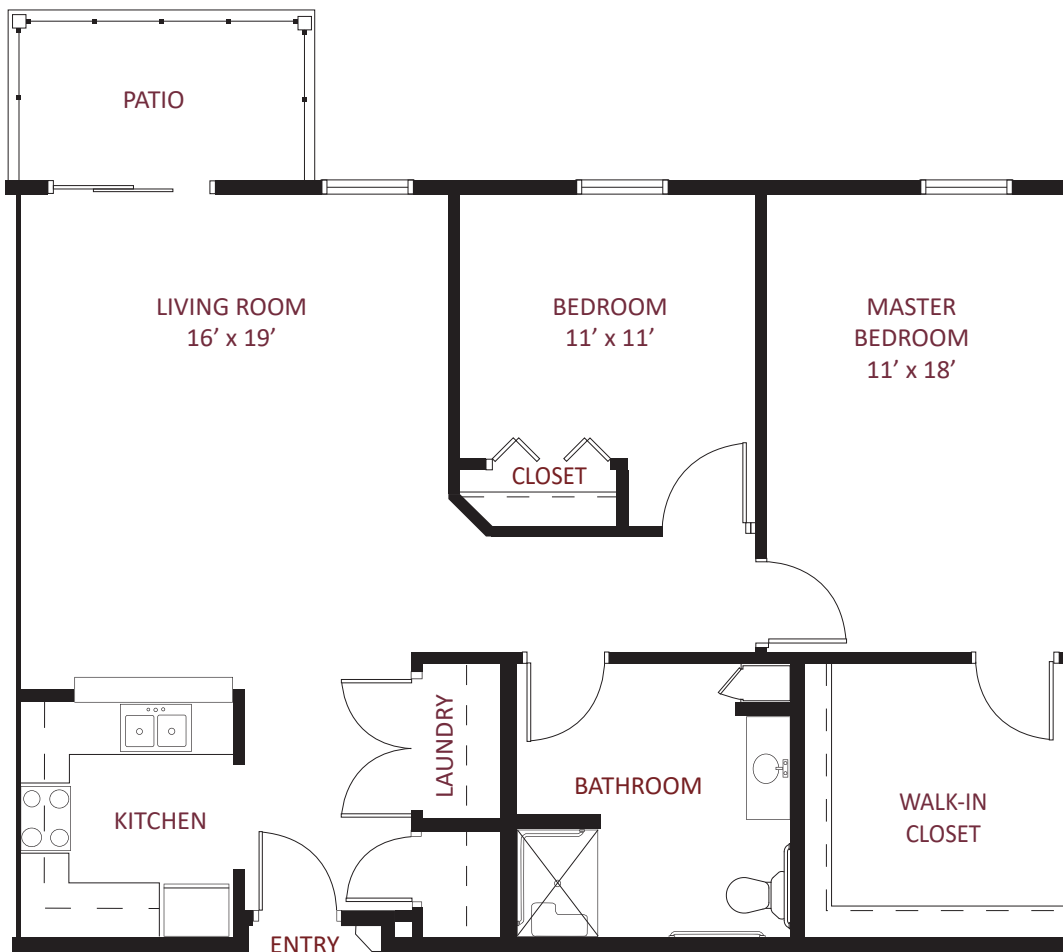

*this is living!*

TWO BEDROOM / ONE BATH - UNIT A

*Independent Living*

this is living!®

ONE BEDROOM/ONE BATH • UNIT B

*Independent Living*

818 SQ. FT.

this is living!®

ONE BEDROOM / ONE BATH • UNIT B 1

*Independent Living*

790 SQ. FT.

this is living!®

ONE BEDROOM / ONE BATH - UNIT B2

*Independent Living*

1,044 SQ. FT.

this is living!®

TWO BEDROOM/ONE BATH • UNIT C

*Independent Living*

1105 SQ. FT.

this is living!®

TWO BEDROOM / 1.5 BATH • UNIT C1

*Independent Living*

1,162 SQ. FT.

this is living!®

TWO BEDROOM / ONE BATH • UNIT D

*Independent Living*

941 SQ. FT.

this is living!®

ONE BEDROOM / ONE BATH • UNIT E

*Independent Living*

this is living!®

ONE BEDROOM/ONE BATH • UNIT G VAULTED CEILING