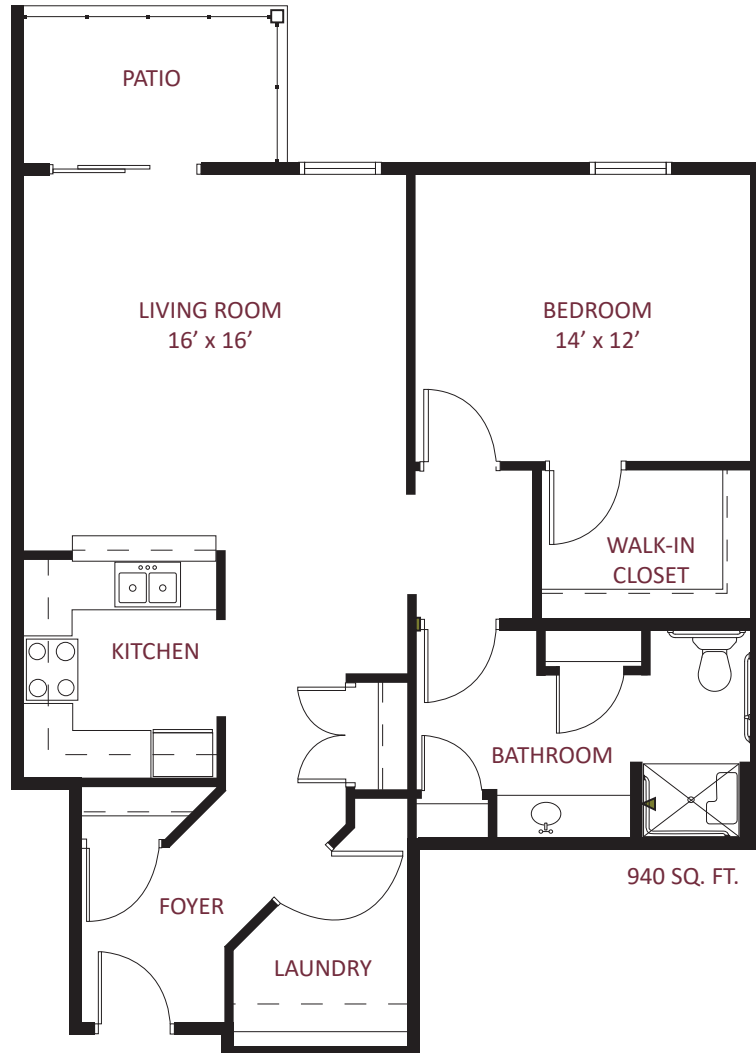

TWO BEDROOM / ONE BATH • UNIT D

*Independent Living*

941 SQ. FT.

this is living!®

ONE BEDROOM / ONE BATH • UNIT E

*Independent Living*

this is living!®

ONE BEDROOM/ONE BATH • UNIT G VAULTED CEILING

*Independent Living*

908 SQ. FT.

this is living!®

TWO BEDROOM/ONE BATH • UNIT H

*Independent Living*

1,227 SQ. FT.

this is living!®

ONE BEDROOM / ONE BATH • UNIT J

*Independent Living*

this is living!®

TWO BEDROOM / TWO BATH EXECUTIVE SUITE • UNIT K

*Independent Living*

this is living!®

ONE BEDROOM / ONE BATH • UNIT L

*Independent Living*

1,202 SQ. FT.

this is living!®

TWO BEDROOM/TWO BATH • UNIT M

*Independent Living*

1,378 SQ. FT.