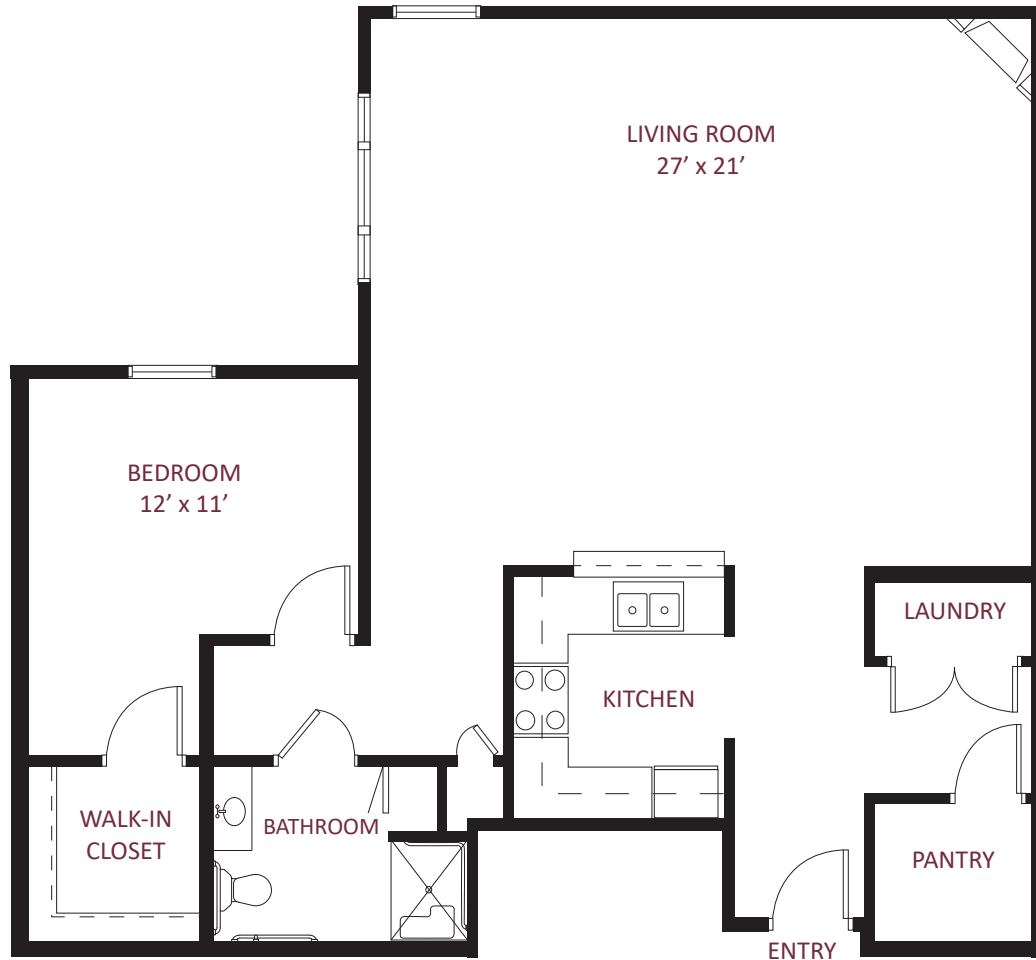

*Independent Living*

908 SQ. FT.

this is living!®

TWO BEDROOM/ONE BATH • UNIT H

*Independent Living*

1,227 SQ. FT.

this is living!®

ONE BEDROOM / ONE BATH • UNIT J

*Independent Living*

this is living!®

TWO BEDROOM / TWO BATH EXECUTIVE SUITE • UNIT K

*Independent Living*

this is living!®

ONE BEDROOM / ONE BATH • UNIT L

*Independent Living*

1,202 SQ. FT.

this is living!®

TWO BEDROOM/TWO BATH • UNIT M

*Independent Living*

1,378 SQ. FT.