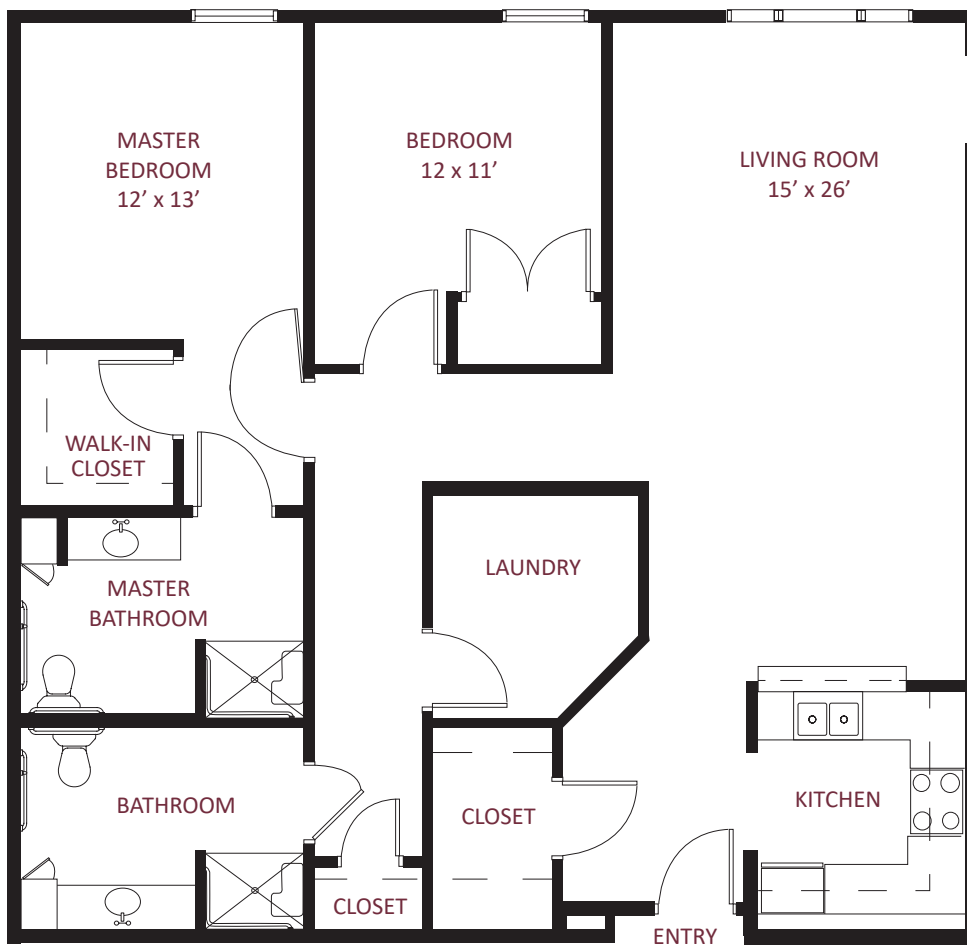

*Independent Living*

908 SQ. FT.

this is living!®

TWO BEDROOM/ONE BATH • UNIT H

*Independent Living*

1,227 SQ. FT.

this is living!®

ONE BEDROOM / ONE BATH • UNIT J

*Independent Living*

this is living!®

TWO BEDROOM / TWO BATH EXECUTIVE SUITE • UNIT K

*Independent Living*

this is living!®

ONE BEDROOM / ONE BATH • UNIT L

*Independent Living*

1,202 SQ. FT.

this is living!®

TWO BEDROOM/TWO BATH • UNIT M

*Independent Living*

1,378 SQ. FT.