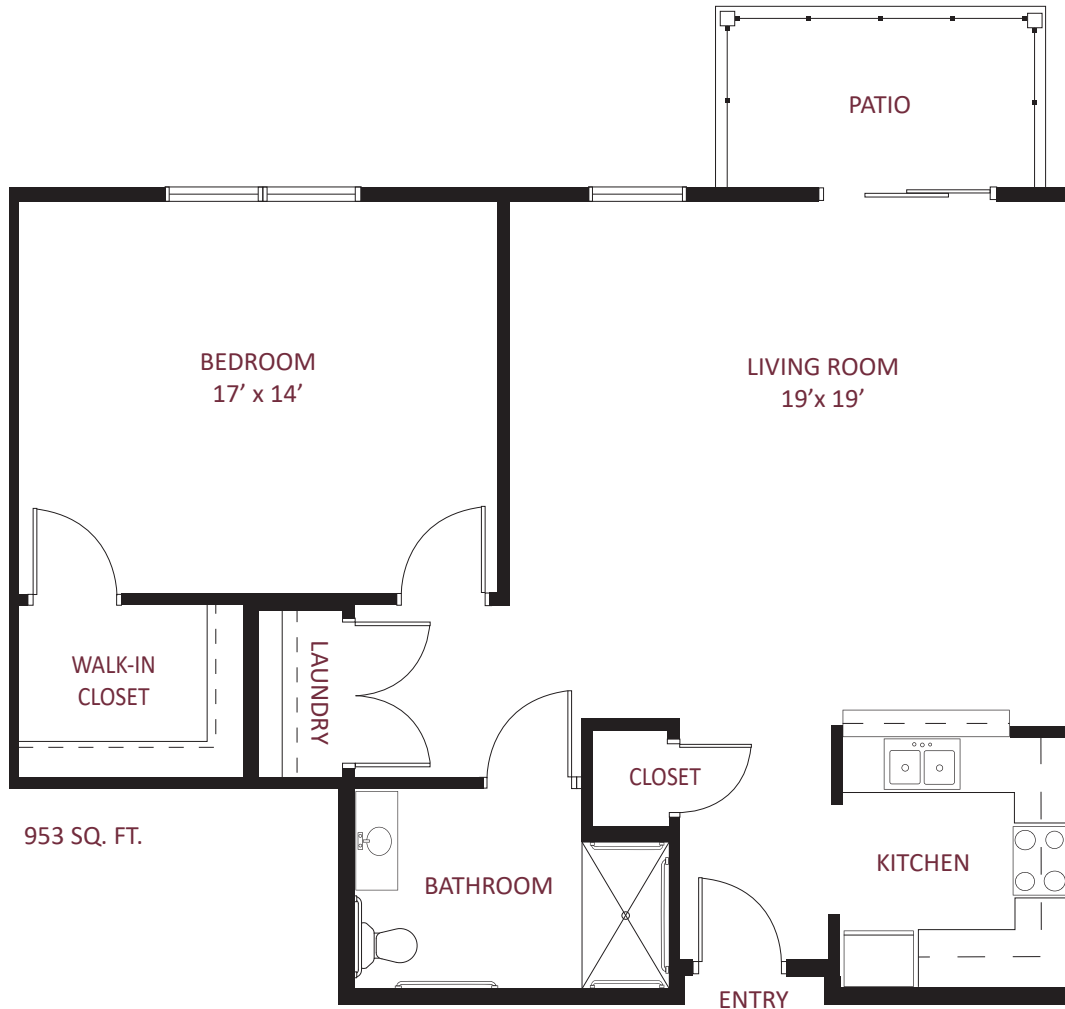

TWO BEDROOM/ONE BATH • UNIT C

*Independent Living*

1105 SQ. FT.

this is living!®

TWO BEDROOM / 1.5 BATH • UNIT C1

*Independent Living*

1,162 SQ. FT.

this is living!®

TWO BEDROOM / ONE BATH • UNIT D

*Independent Living*

941 SQ. FT.

this is living!®

ONE BEDROOM / ONE BATH • UNIT E

*Independent Living*

this is living!®

ONE BEDROOM/ONE BATH • UNIT G VAULTED CEILING

*Independent Living*

908 SQ. FT.

this is living!®

TWO BEDROOM/ONE BATH • UNIT H

*Independent Living*

1,227 SQ. FT.

this is living!®

ONE BEDROOM / ONE BATH • UNIT J

*Independent Living*

this is living!®

TWO BEDROOM / TWO BATH EXECUTIVE SUITE • UNIT K

*Independent Living*

this is living!®

ONE BEDROOM / ONE BATH • UNIT L

*Independent Living*

1,202 SQ. FT.