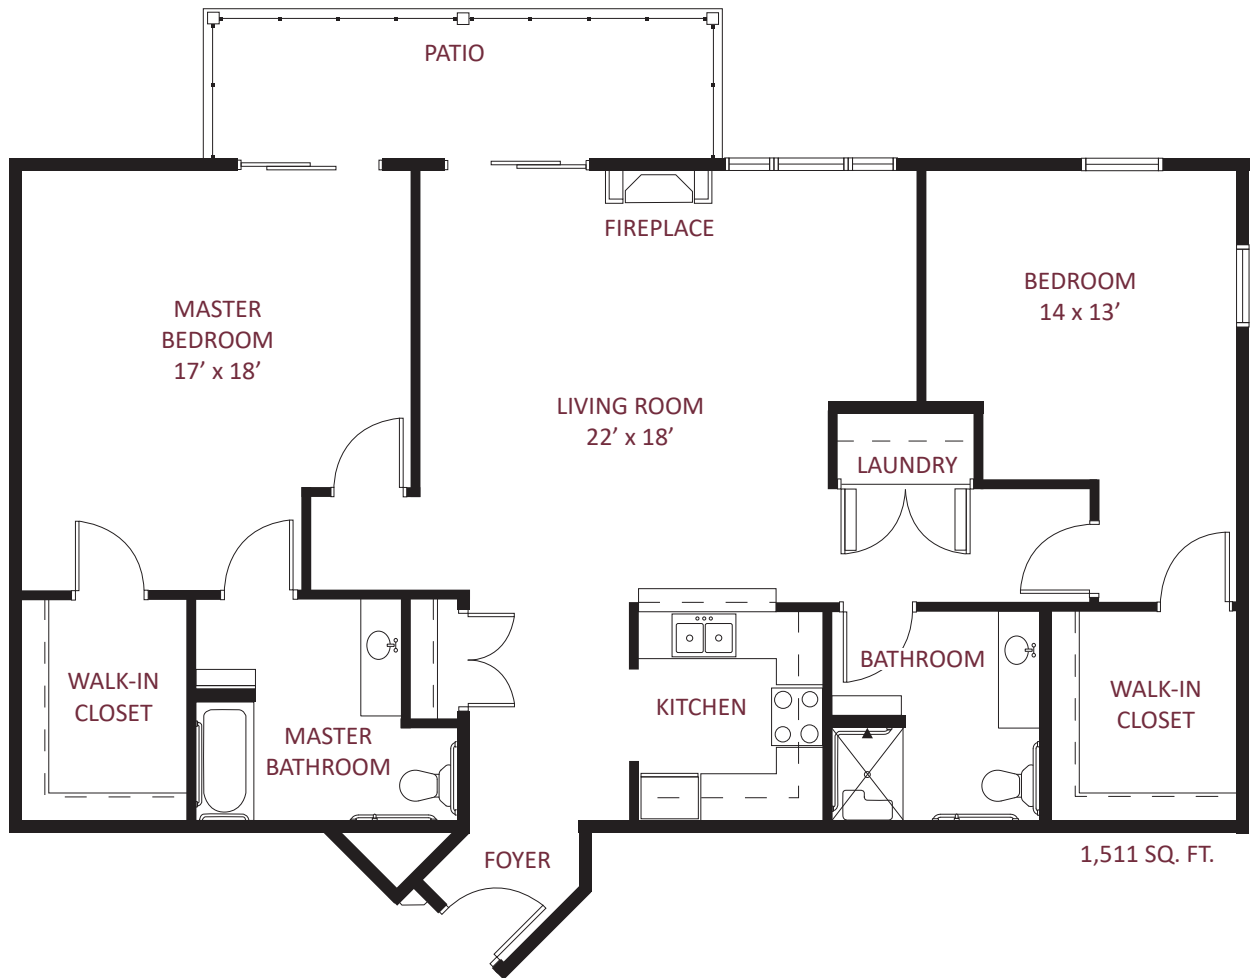

TWO BEDROOM / ONE BATH • UNIT D

*Independent Living*

941 SQ. FT.

this is living!®

ONE BEDROOM / ONE BATH • UNIT E

*Independent Living*

this is living!®

ONE BEDROOM/ONE BATH • UNIT G VAULTED CEILING

*Independent Living*

908 SQ. FT.

this is living!®

TWO BEDROOM/ONE BATH • UNIT H

*Independent Living*

1,227 SQ. FT.

this is living!®

ONE BEDROOM / ONE BATH • UNIT J

*Independent Living*

this is living!®

TWO BEDROOM / TWO BATH EXECUTIVE SUITE • UNIT K

*Independent Living*

this is living!®

ONE BEDROOM / ONE BATH • UNIT L

*Independent Living*

1,202 SQ. FT.

this is living!®

TWO BEDROOM/TWO BATH • UNIT M

*Independent Living*

1,378 SQ. FT.