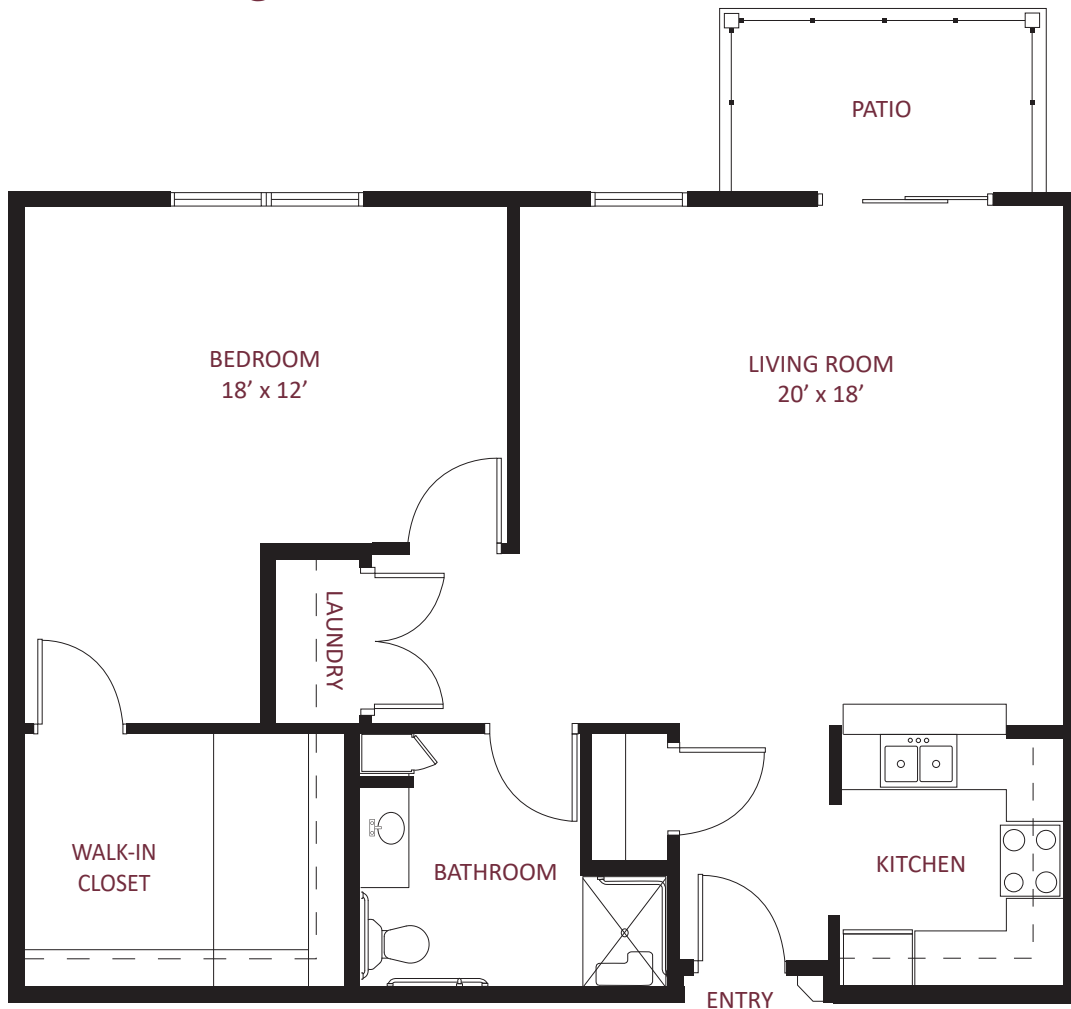

*this is living!*

TWO BEDROOM / ONE BATH - UNIT A

*Independent Living*

this is living!®

ONE BEDROOM/ONE BATH • UNIT B

*Independent Living*

818 SQ. FT.

this is living!®

ONE BEDROOM / ONE BATH • UNIT B 1

*Independent Living*

790 SQ. FT.

this is living!®

ONE BEDROOM / ONE BATH - UNIT B2

*Independent Living*

1,044 SQ. FT.

this is living!®

TWO BEDROOM/ONE BATH • UNIT C

*Independent Living*

1105 SQ. FT.

this is living!®

TWO BEDROOM / 1.5 BATH • UNIT C1

*Independent Living*

1,162 SQ. FT.

this is living!®

TWO BEDROOM / ONE BATH • UNIT D

*Independent Living*

941 SQ. FT.

this is living!®

ONE BEDROOM / ONE BATH • UNIT E

*Independent Living*

this is living!®

ONE BEDROOM/ONE BATH • UNIT G VAULTED CEILING