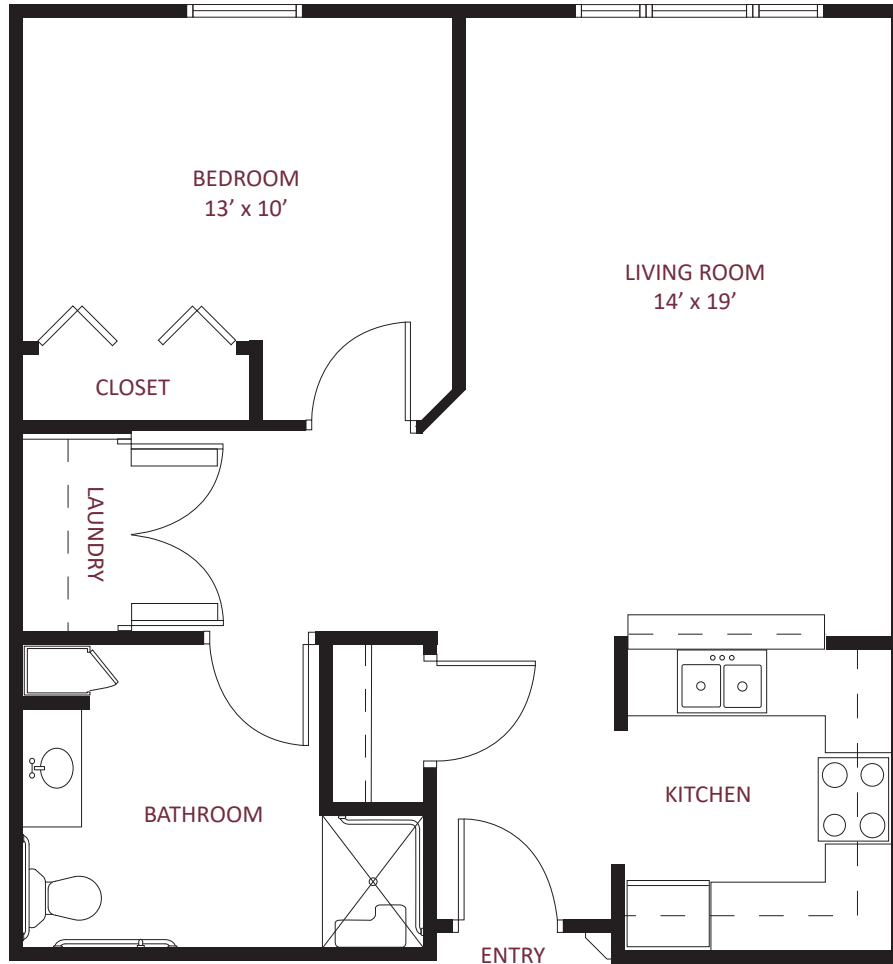

*this is living!*

TWO BEDROOM / ONE BATH - UNIT A

*Independent Living*

this is living!®

ONE BEDROOM/ONE BATH • UNIT B

*Independent Living*

818 SQ. FT.

this is living!®

ONE BEDROOM / ONE BATH • UNIT B 1

*Independent Living*

790 SQ. FT.

this is living!®

ONE BEDROOM / ONE BATH - UNIT B2

*Independent Living*

1,044 SQ. FT.

this is living!®

TWO BEDROOM/ONE BATH • UNIT C

*Independent Living*

1105 SQ. FT.

this is living!®

TWO BEDROOM / 1.5 BATH • UNIT C1

*Independent Living*

1,162 SQ. FT.

this is living!®

TWO BEDROOM / ONE BATH • UNIT D

*Independent Living*

941 SQ. FT.

this is living!®

ONE BEDROOM / ONE BATH • UNIT E

*Independent Living*

this is living!®

ONE BEDROOM/ONE BATH • UNIT G VAULTED CEILING