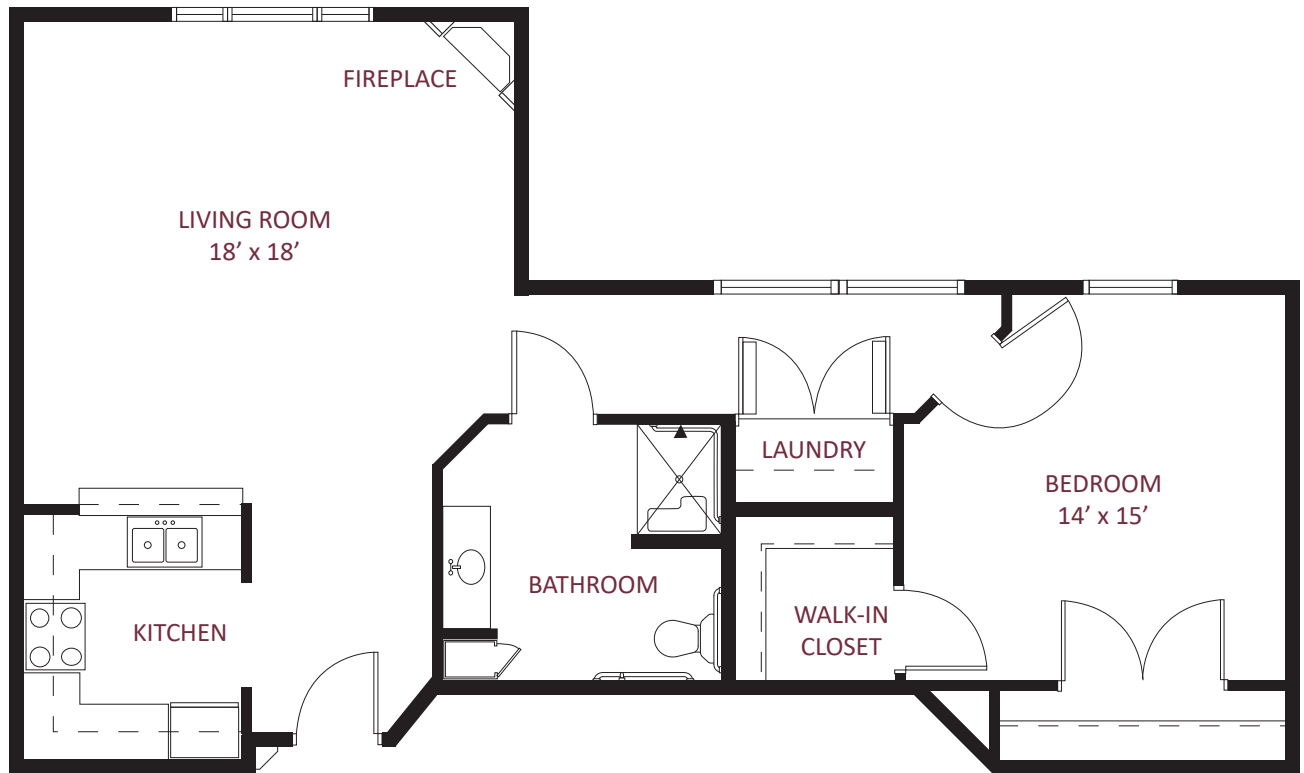

TWO BEDROOM / ONE BATH • UNIT D

*Independent Living*

941 SQ. FT.

this is living!®

ONE BEDROOM / ONE BATH • UNIT E

*Independent Living*

this is living!®

ONE BEDROOM/ONE BATH • UNIT G VAULTED CEILING

*Independent Living*

908 SQ. FT.

this is living!®

TWO BEDROOM/ONE BATH • UNIT H

*Independent Living*

1,227 SQ. FT.

this is living!®

ONE BEDROOM / ONE BATH • UNIT J

*Independent Living*

this is living!®

TWO BEDROOM / TWO BATH EXECUTIVE SUITE • UNIT K

*Independent Living*

this is living!®

ONE BEDROOM / ONE BATH • UNIT L

*Independent Living*

1,202 SQ. FT.

this is living!®

TWO BEDROOM/TWO BATH • UNIT M

*Independent Living*

1,378 SQ. FT.