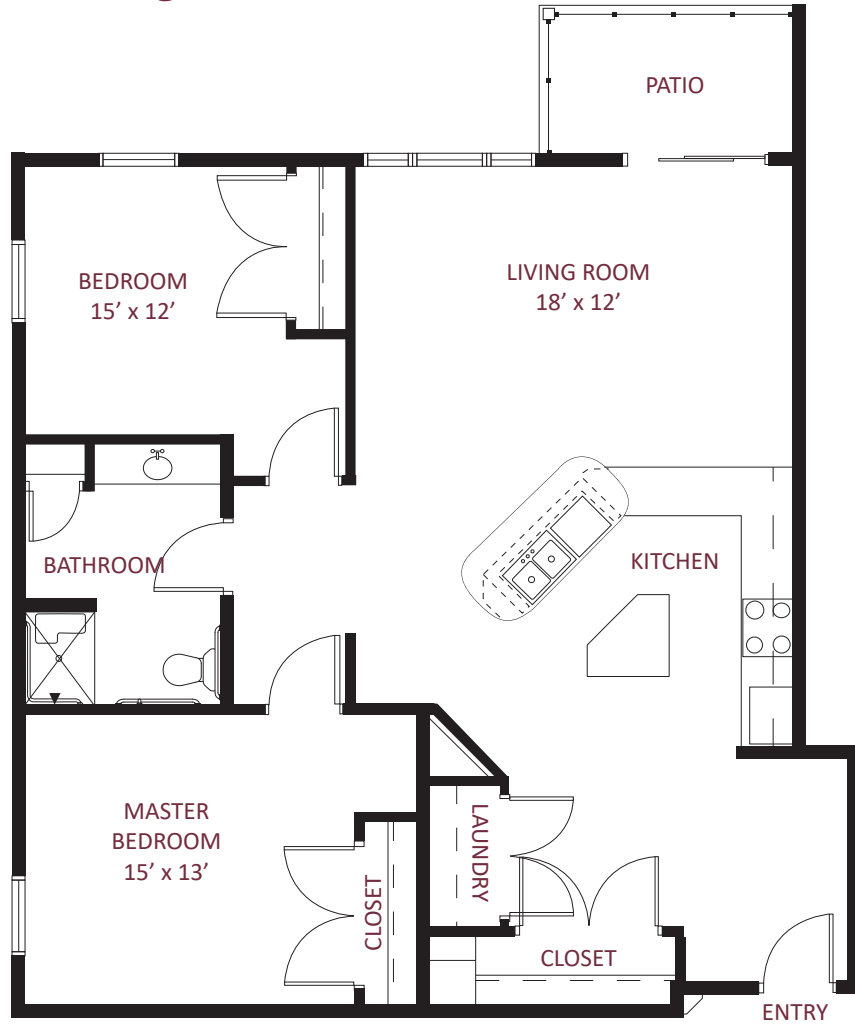

TWO BEDROOM / ONE BATH • UNIT D

*Independent Living*

941 SQ. FT.

this is living!®

ONE BEDROOM / ONE BATH • UNIT E

*Independent Living*

this is living!®

ONE BEDROOM/ONE BATH • UNIT G VAULTED CEILING

*Independent Living*

908 SQ. FT.

this is living!®

TWO BEDROOM/ONE BATH • UNIT H

*Independent Living*

1,227 SQ. FT.

this is living!®

ONE BEDROOM / ONE BATH • UNIT J

*Independent Living*

this is living!®

TWO BEDROOM / TWO BATH EXECUTIVE SUITE • UNIT K

*Independent Living*

this is living!®

ONE BEDROOM / ONE BATH • UNIT L

*Independent Living*

1,202 SQ. FT.

this is living!®

TWO BEDROOM/TWO BATH • UNIT M

*Independent Living*

1,378 SQ. FT.