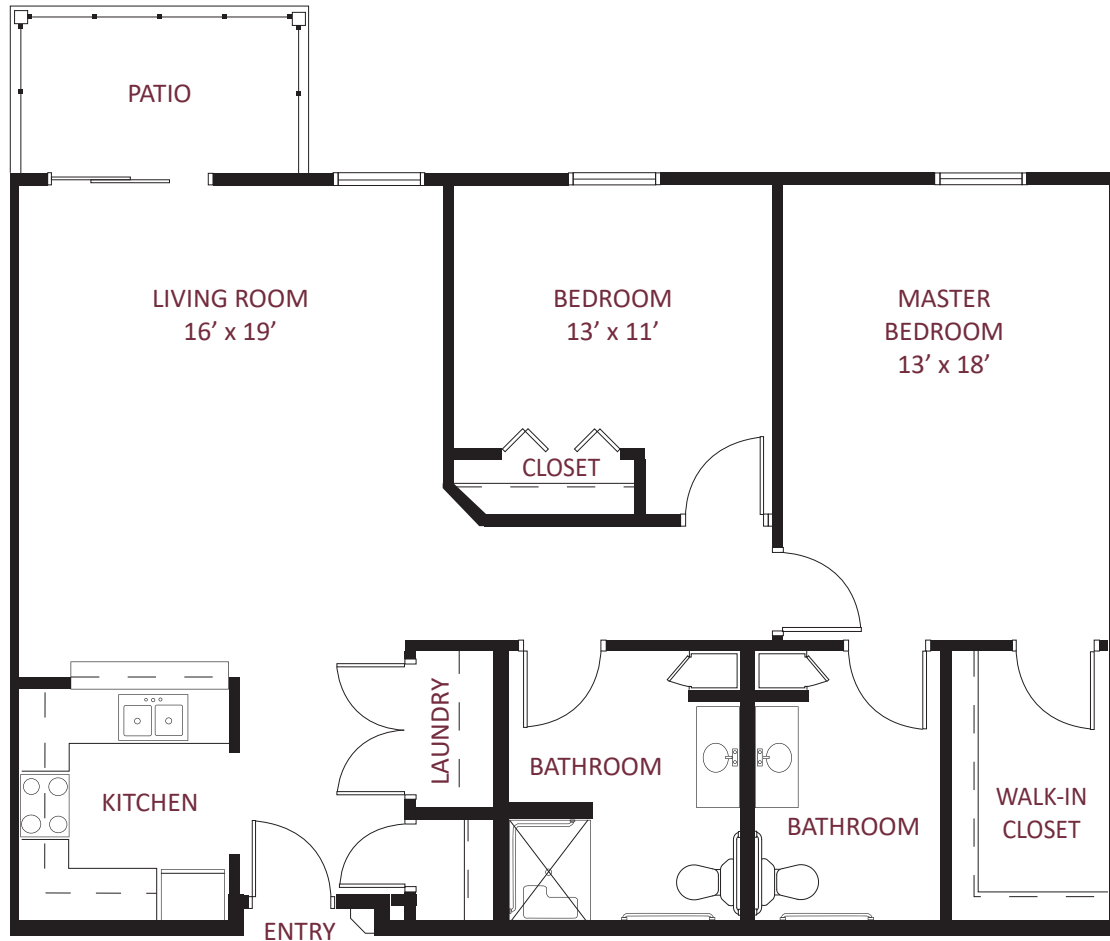

ONE BEDROOM / ONE BATH • UNIT B 1

*Independent Living*

790 SQ. FT.

this is living!®

ONE BEDROOM / ONE BATH - UNIT B2

*Independent Living*

1,044 SQ. FT.

this is living!®

TWO BEDROOM/ONE BATH • UNIT C

*Independent Living*

1105 SQ. FT.

this is living!®

TWO BEDROOM / 1.5 BATH • UNIT C1

*Independent Living*

1,162 SQ. FT.

this is living!®

TWO BEDROOM / ONE BATH • UNIT D

*Independent Living*

941 SQ. FT.

this is living!®

ONE BEDROOM / ONE BATH • UNIT E

*Independent Living*

this is living!®

ONE BEDROOM/ONE BATH • UNIT G VAULTED CEILING

*Independent Living*

908 SQ. FT.

this is living!®

TWO BEDROOM/ONE BATH • UNIT H

*Independent Living*

1,227 SQ. FT.

this is living!®

ONE BEDROOM / ONE BATH • UNIT J