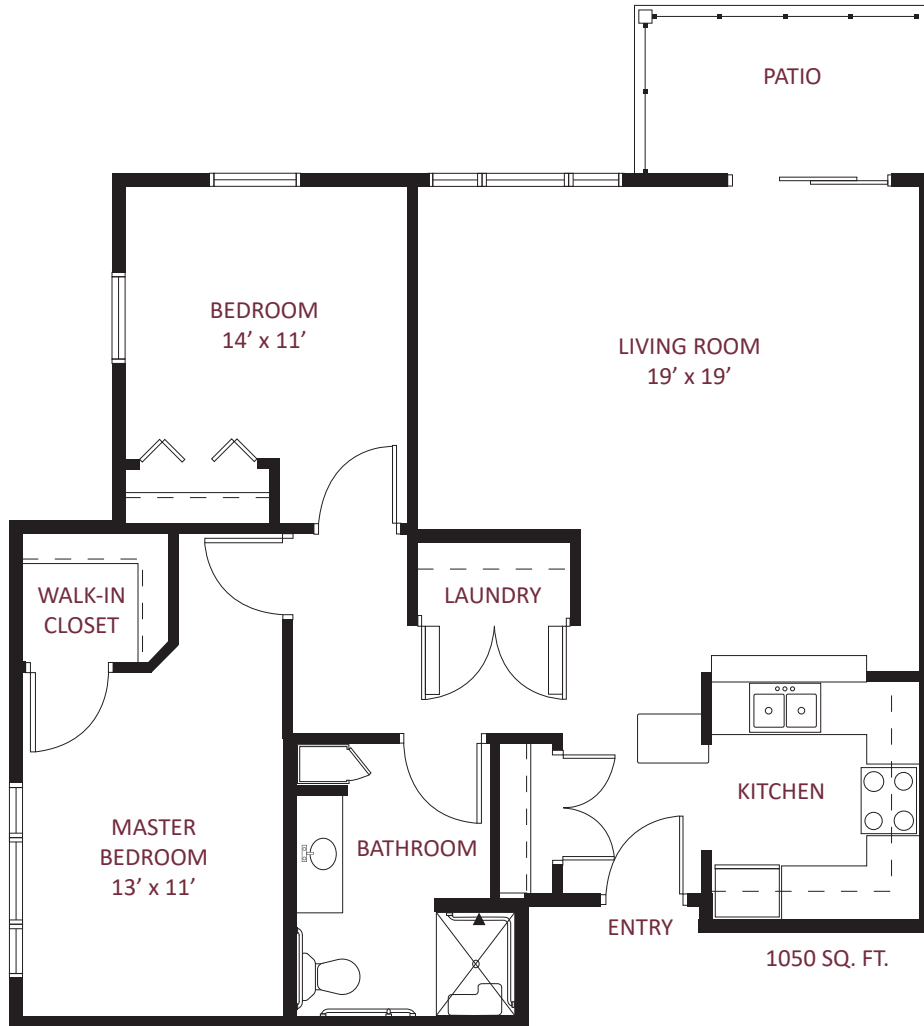

*this is living!*

TWO BEDROOM / ONE BATH - UNIT A

*Independent Living*

this is living!®

ONE BEDROOM/ONE BATH • UNIT B

*Independent Living*

818 SQ. FT.

this is living!®

ONE BEDROOM / ONE BATH • UNIT B 1

*Independent Living*

790 SQ. FT.

this is living!®

ONE BEDROOM / ONE BATH - UNIT B2

*Independent Living*

1,044 SQ. FT.

this is living!®

TWO BEDROOM/ONE BATH • UNIT C

*Independent Living*

1105 SQ. FT.

this is living!®

TWO BEDROOM / 1.5 BATH • UNIT C1

*Independent Living*

1,162 SQ. FT.

this is living!®

TWO BEDROOM / ONE BATH • UNIT D

*Independent Living*

941 SQ. FT.

this is living!®

ONE BEDROOM / ONE BATH • UNIT E

*Independent Living*

this is living!®

ONE BEDROOM/ONE BATH • UNIT G VAULTED CEILING