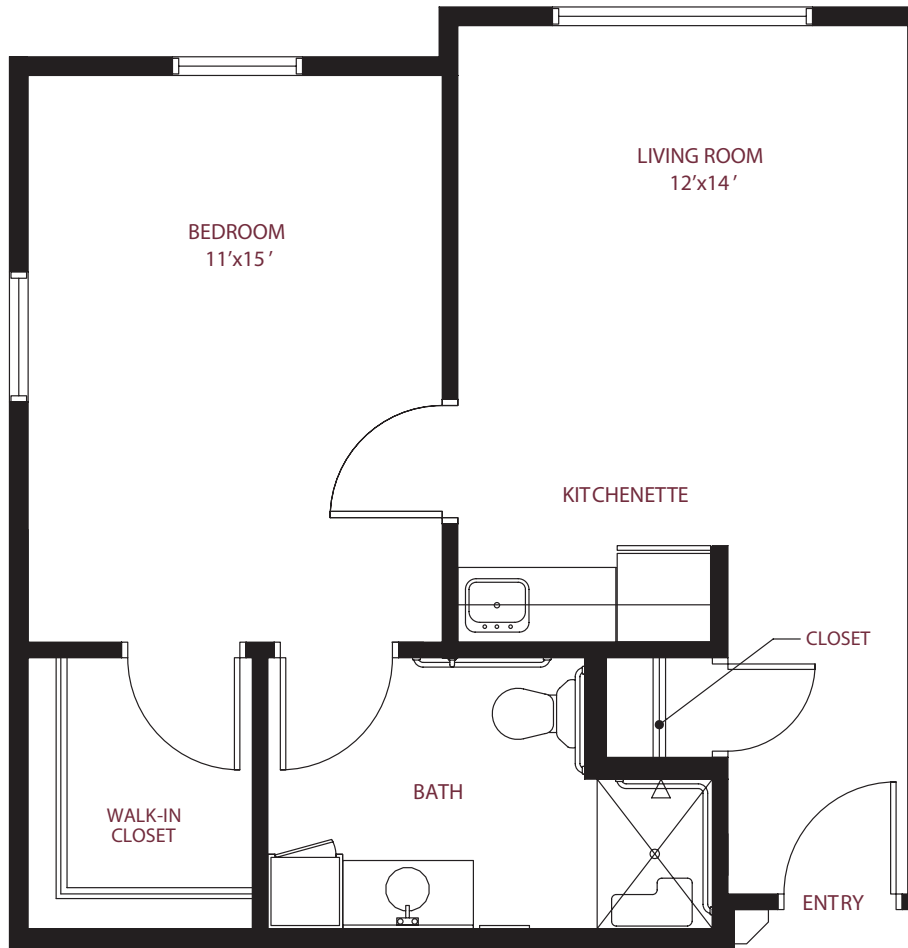

this is living!®

ONE BEDROOM/ONE BATH • UNIT F

*Assisted Living*

548 sq. ft.

this is living!®

TWO BEDROOM / ONE BATH • UNIT F1

*Assisted Living*

this is living!®

ONE BEDROOM/ONE BATH • UNIT F2

*Assisted Living*

548 sq. ft.

this is living!®

ONE BEDROOM/ONE BATH • UNIT F3

*Assisted Living*

548 sq. ft.

this is living!®

TWO BEDROOM / ONE BATH • UNIT F4 - F5

*Assisted Living*