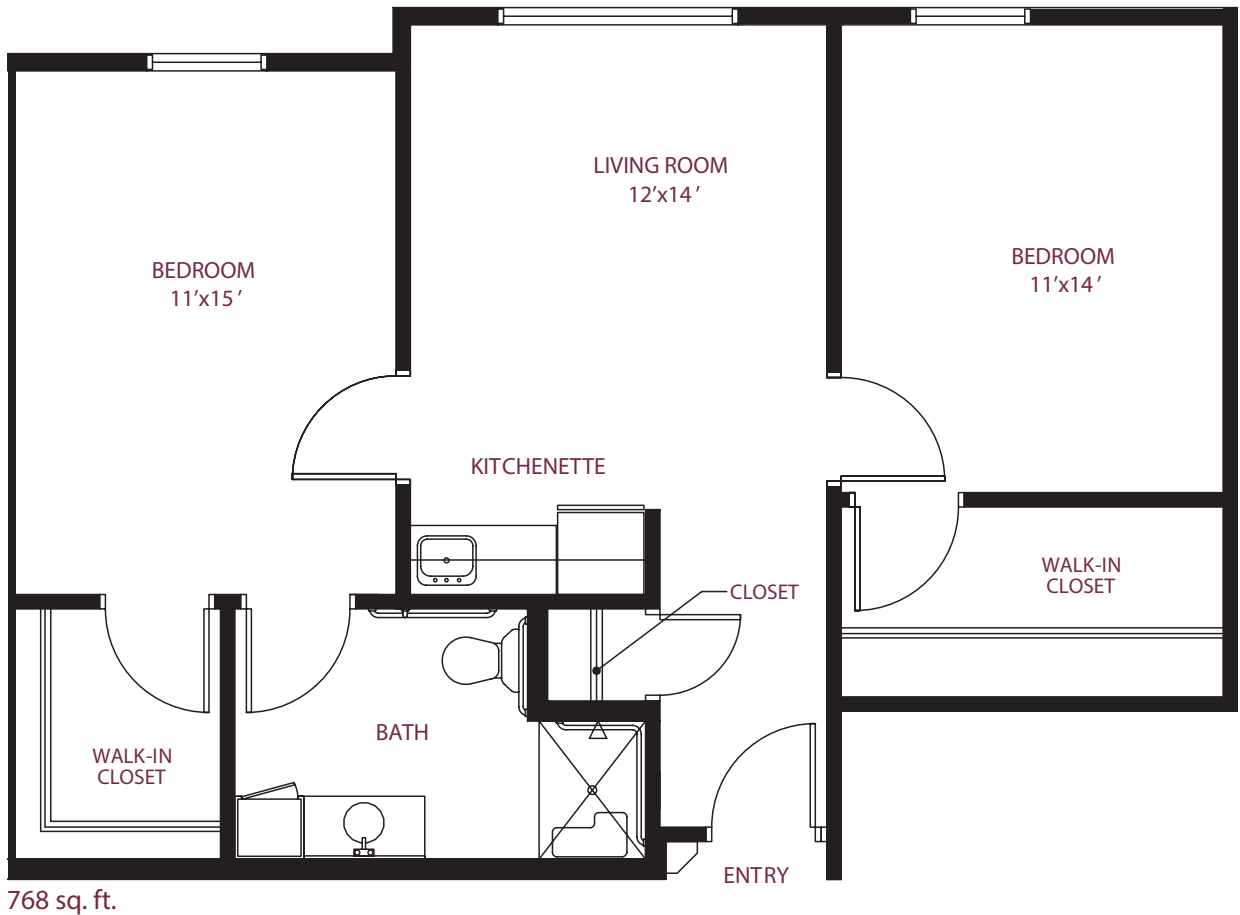

this is living!®

ONE BEDROOM/ONE BATH • UNIT F

*Assisted Living*

548 sq. ft.

this is living!®

TWO BEDROOM / ONE BATH • UNIT F1

*Assisted Living*

this is living!®

ONE BEDROOM/ONE BATH • UNIT F2

*Assisted Living*

548 sq. ft.

this is living!®

ONE BEDROOM/ONE BATH • UNIT F3

*Assisted Living*

548 sq. ft.

this is living!®

TWO BEDROOM / ONE BATH • UNIT F4 - F5

*Assisted Living*