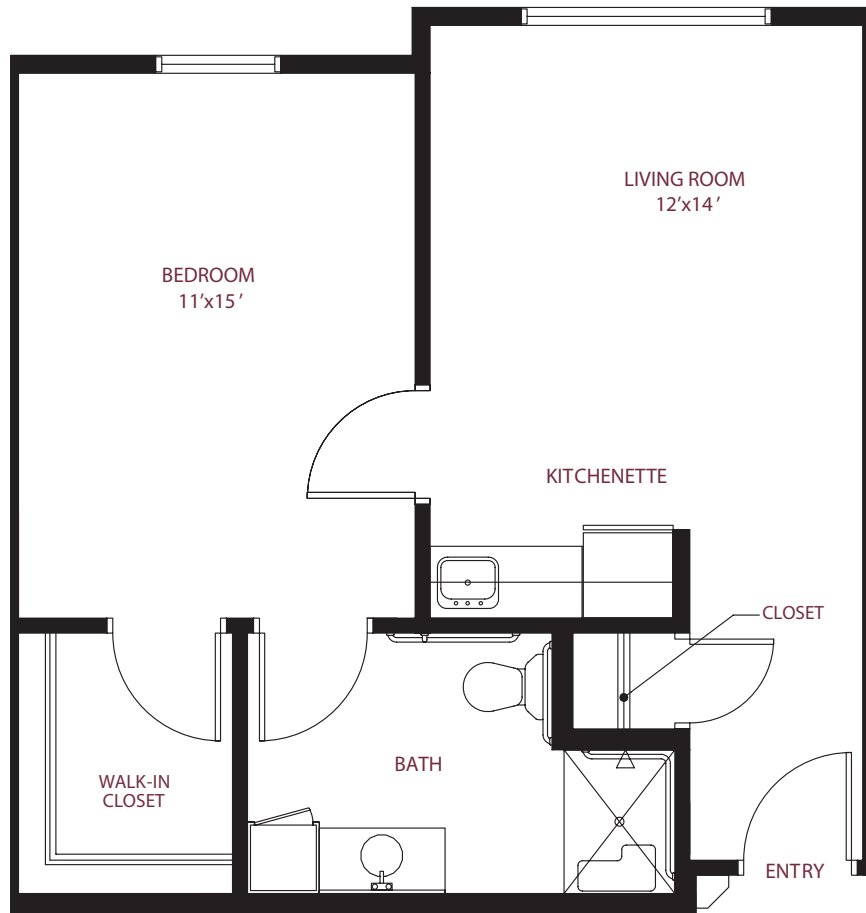

this is living!®

ONE BEDROOM/ONE BATH • UNIT F

*Assisted Living*

548 sq. ft.

this is living!®

TWO BEDROOM / ONE BATH • UNIT F1

*Assisted Living*

this is living!®

ONE BEDROOM/ONE BATH • UNIT F2

*Assisted Living*

548 sq. ft.

this is living!®

ONE BEDROOM/ONE BATH • UNIT F3

*Assisted Living*

548 sq. ft.

this is living!®

TWO BEDROOM / ONE BATH • UNIT F4 - F5

*Assisted Living*