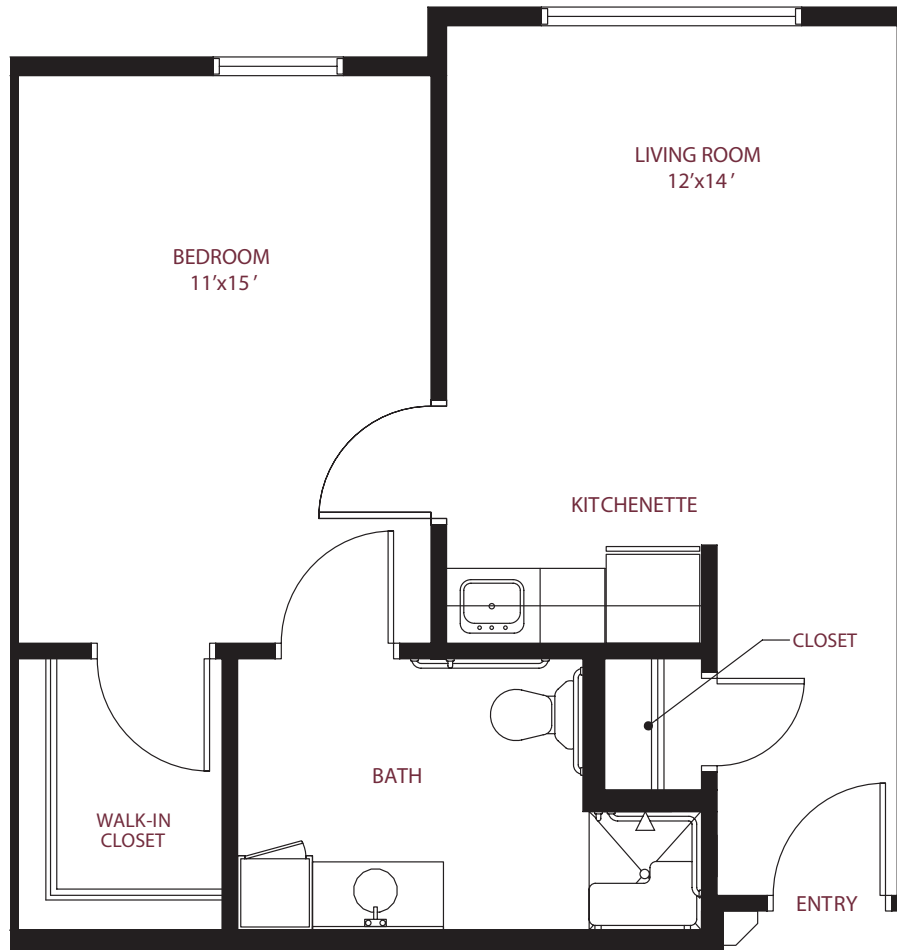

this is living!®

ONE BEDROOM/ONE BATH • UNIT F

*Assisted Living*

548 sq. ft.

this is living!®

TWO BEDROOM / ONE BATH • UNIT F1

*Assisted Living*

this is living!®

ONE BEDROOM/ONE BATH • UNIT F2

*Assisted Living*

548 sq. ft.

this is living!®

ONE BEDROOM/ONE BATH • UNIT F3

*Assisted Living*

548 sq. ft.

this is living!®

TWO BEDROOM / ONE BATH • UNIT F4 - F5

*Assisted Living*