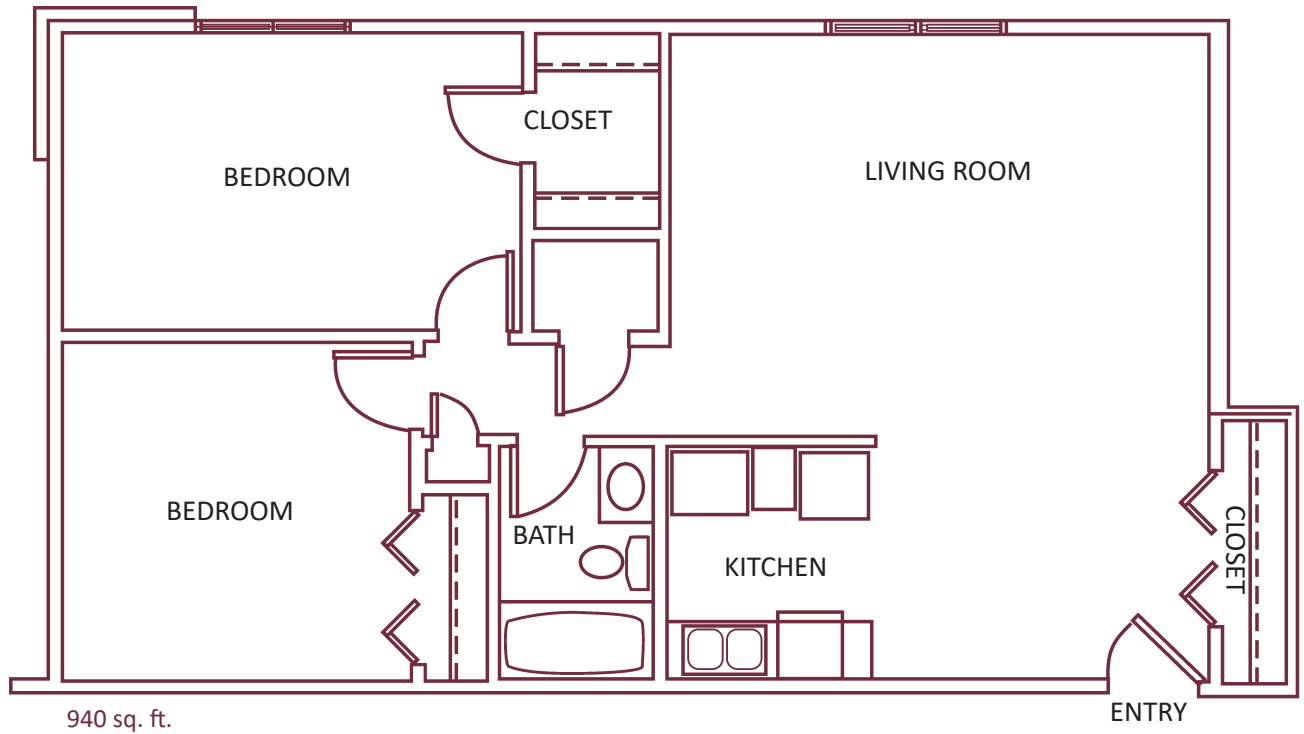

this is living!®

ONE BEDROOM / ONE BATH

this is living!®

TWO BEDROOM/ONE BATH

this is living!®

ONE BEDROOM / ONE BATH

this is living!®

**TWO BEDROOM / 1.5 BATH**

1004 sq. ft.

this is living!®

DELUXE TWO BEDROOM / 1.5 BATH

1,100 sq. ft.