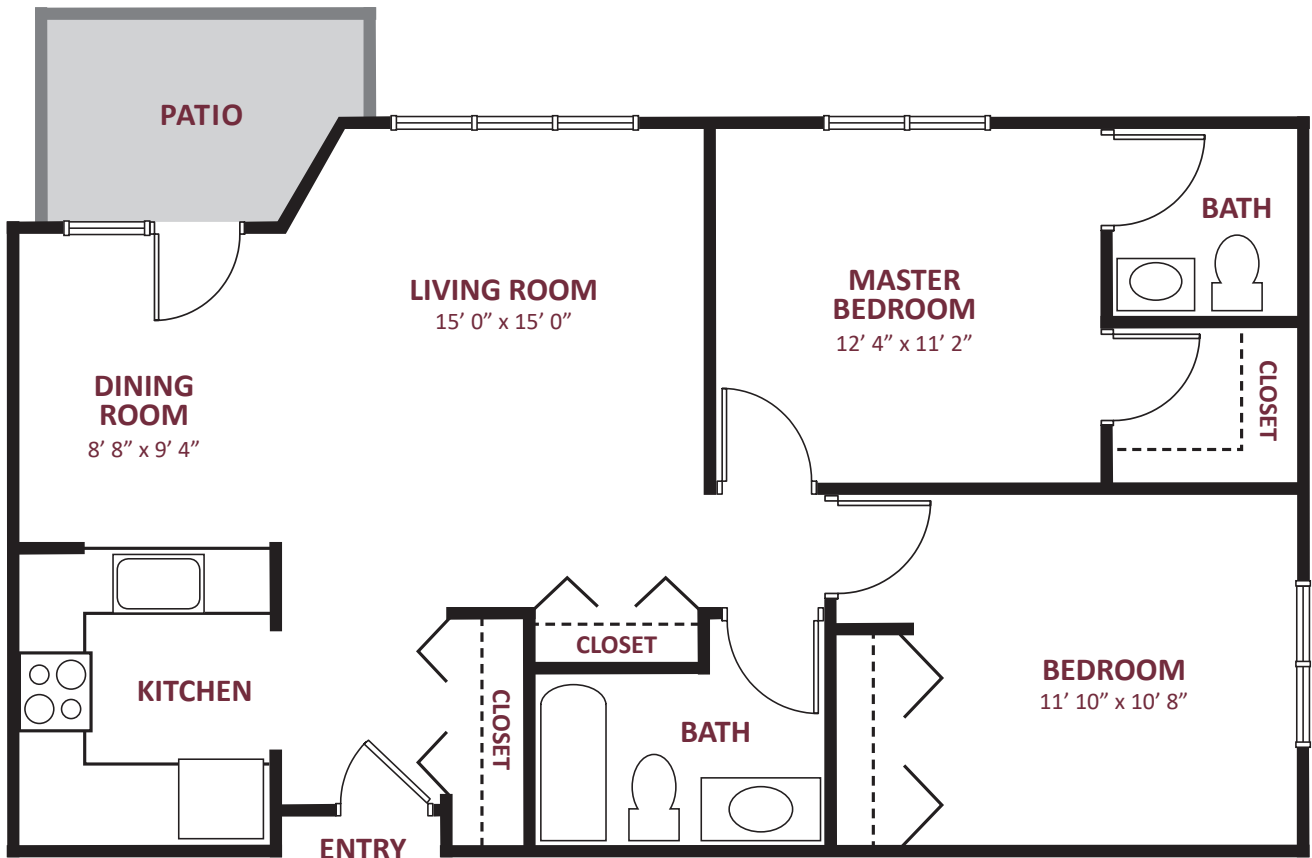

this is living!®

ONE BEDROOM / ONE BATH

this is living!®

TWO BEDROOM/ONE BATH

this is living!®

ONE BEDROOM / ONE BATH

this is living!®

**TWO BEDROOM / 1.5 BATH**

1004 sq. ft.

this is living!®

DELUXE TWO BEDROOM / 1.5 BATH

1,100 sq. ft.