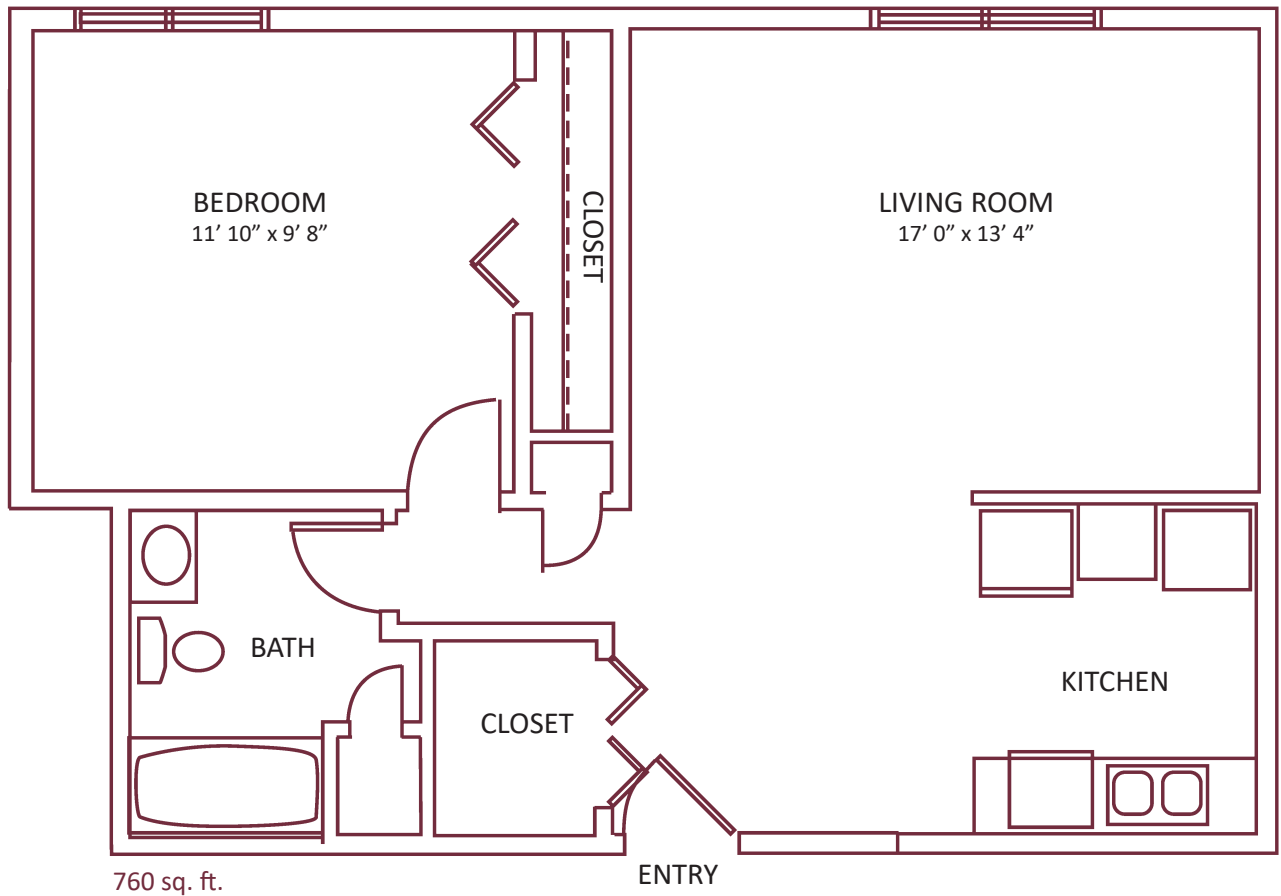

this is living!®

ONE BEDROOM / ONE BATH

this is living!®

TWO BEDROOM/ONE BATH

this is living!®

ONE BEDROOM / ONE BATH

this is living!®

**TWO BEDROOM / 1.5 BATH**

1004 sq. ft.

this is living!®

DELUXE TWO BEDROOM / 1.5 BATH

1,100 sq. ft.