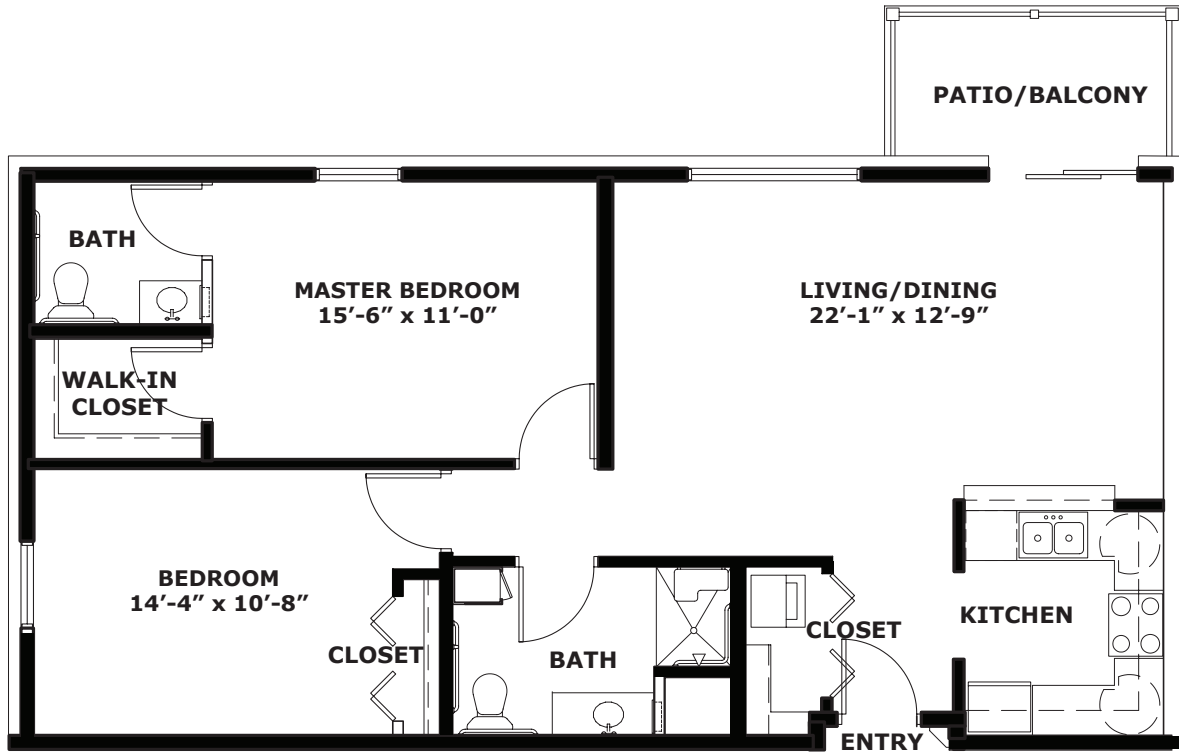

this is living!®

ONE BEDROOM

575 square ft.

this is living!®

TWO BEDROOM / ONE BATH

720 square ft.

this is living!®

ONE BEDROOM DELUXE

811 square Ft.

this is living!®

TWO BEDROOM / 1.5 BATH

1018 square ft.

this is living!®

TWO BEDROOM / 1.5 BATH

1,068 square ft.

this is living!®

TWO BEDROOM DELUXE

this is living!®

VILLA

this is living!

MEMORY CARE UNIT A

this is living!®

MEMORY CARE UNIT B

this is living!®