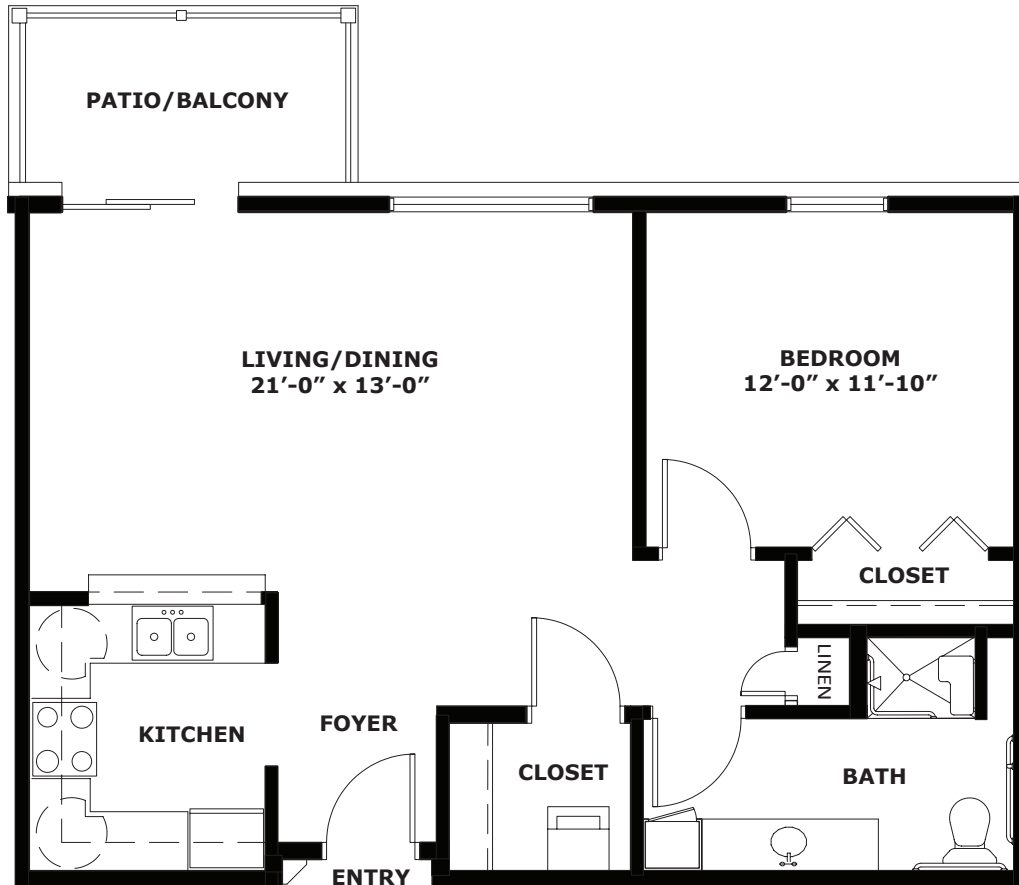

this is living!®

ONE BEDROOM

575 square ft.

this is living!®

TWO BEDROOM / ONE BATH

720 square ft.

this is living!®

ONE BEDROOM DELUXE

811 square Ft.

this is living!®

TWO BEDROOM / 1.5 BATH

1018 square ft.

this is living!®

TWO BEDROOM / 1.5 BATH

1,068 square ft.

this is living!®

TWO BEDROOM DELUXE

this is living!®

VILLA

this is living!

MEMORY CARE UNIT A

this is living!®

MEMORY CARE UNIT B

this is living!®