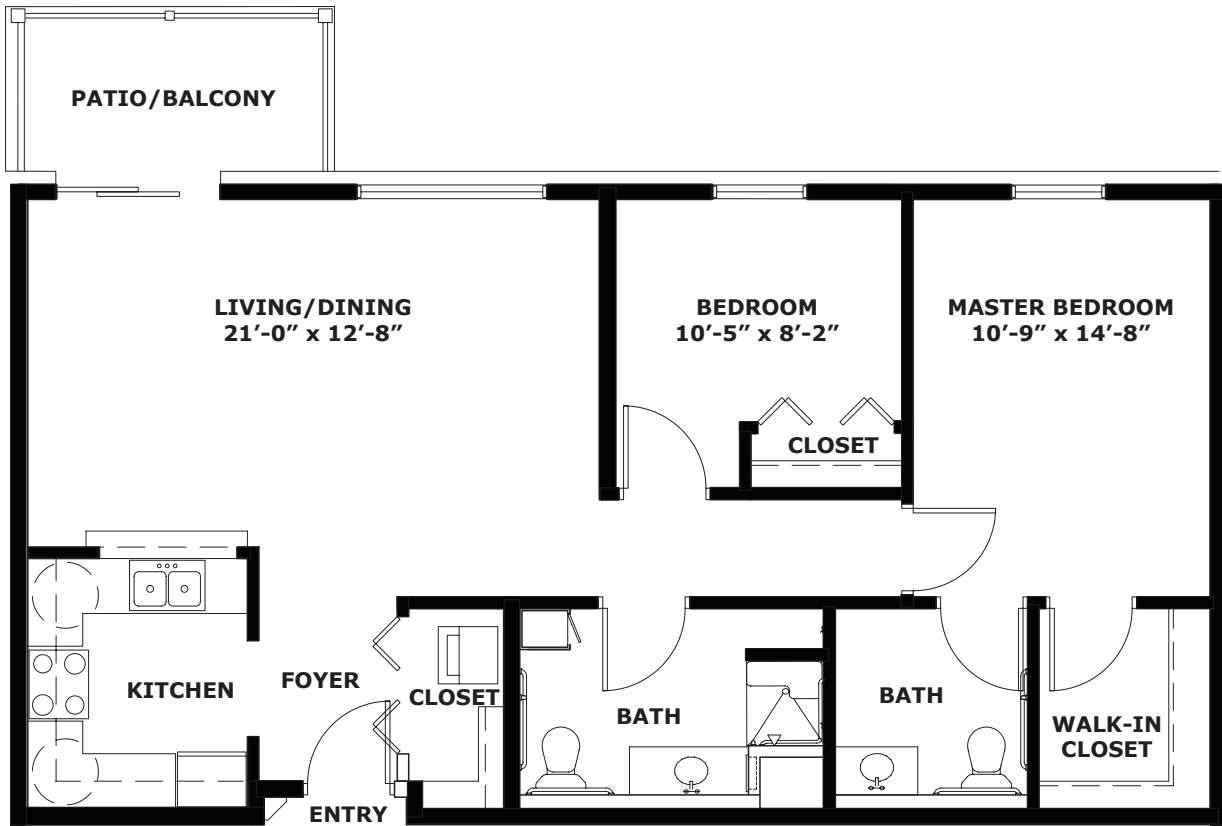

this is living!®

ONE BEDROOM

575 square ft.

this is living!®

TWO BEDROOM / ONE BATH

720 square ft.

this is living!®

ONE BEDROOM DELUXE

811 square Ft.

this is living!®

TWO BEDROOM / 1.5 BATH

1018 square ft.

this is living!®

TWO BEDROOM / 1.5 BATH

1,068 square ft.

this is living!®

TWO BEDROOM DELUXE

this is living!®

VILLA

this is living!

MEMORY CARE UNIT A

this is living!®

MEMORY CARE UNIT B

this is living!®