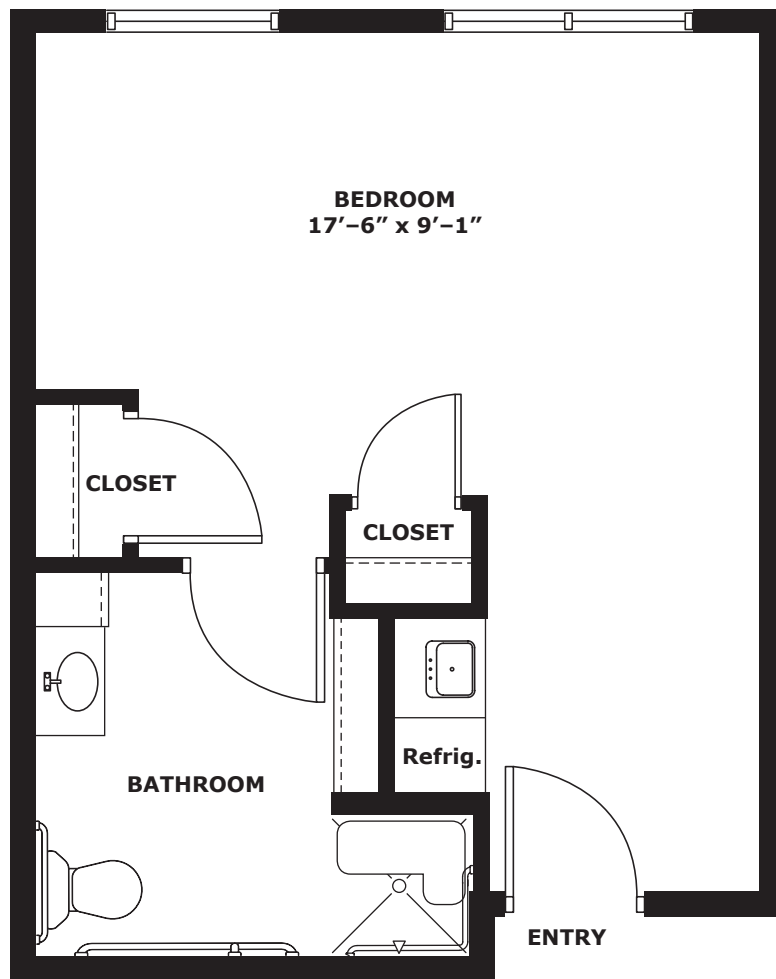

this is living!®

ONE BEDROOM

575 square ft.

this is living!®

TWO BEDROOM / ONE BATH

720 square ft.

this is living!®

ONE BEDROOM DELUXE

811 square Ft.

this is living!®

TWO BEDROOM / 1.5 BATH

1018 square ft.

this is living!®

TWO BEDROOM / 1.5 BATH

1,068 square ft.

this is living!®

TWO BEDROOM DELUXE

this is living!®

VILLA

this is living!

MEMORY CARE UNIT A

this is living!®

MEMORY CARE UNIT B

this is living!®