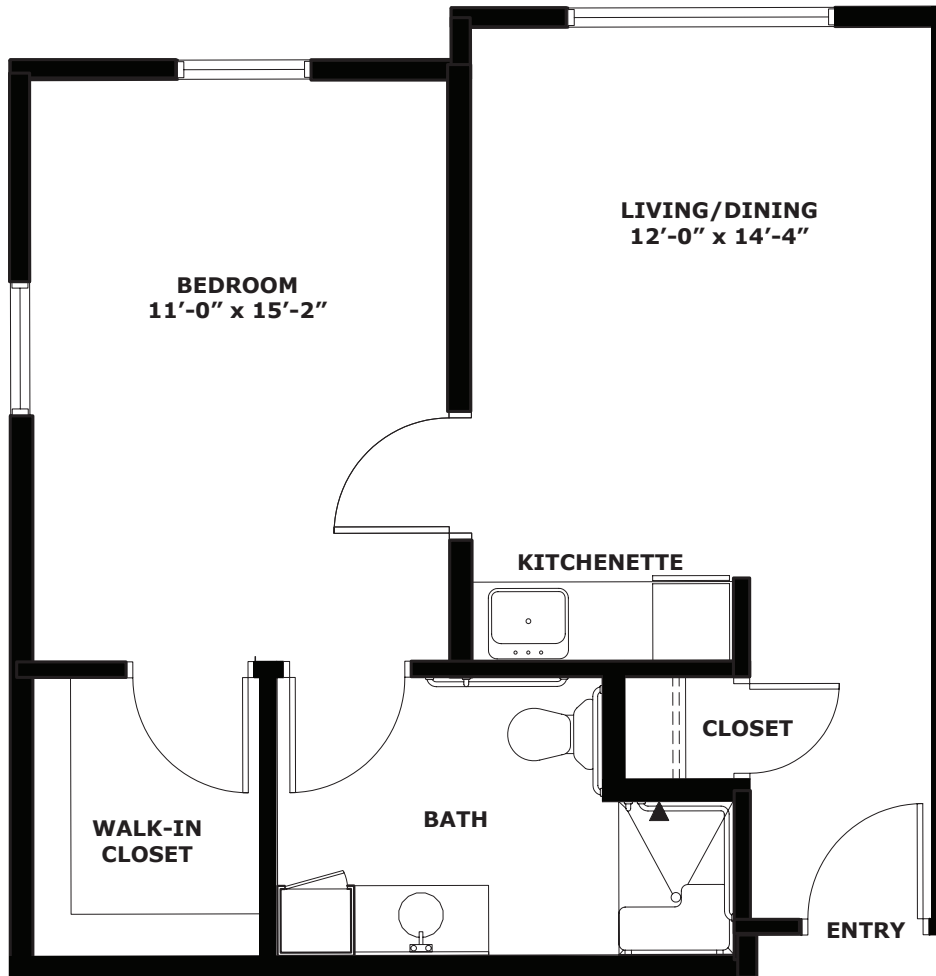

this is living!®

ONE BEDROOM

575 square ft.

this is living!®

TWO BEDROOM / ONE BATH

720 square ft.

this is living!®

ONE BEDROOM DELUXE

811 square Ft.

this is living!®

TWO BEDROOM / 1.5 BATH

1018 square ft.

this is living!®

TWO BEDROOM / 1.5 BATH

1,068 square ft.

this is living!®

TWO BEDROOM DELUXE

this is living!®

VILLA

this is living!

MEMORY CARE UNIT A

this is living!®

MEMORY CARE UNIT B

this is living!®

MEMORY CARE UNIT C