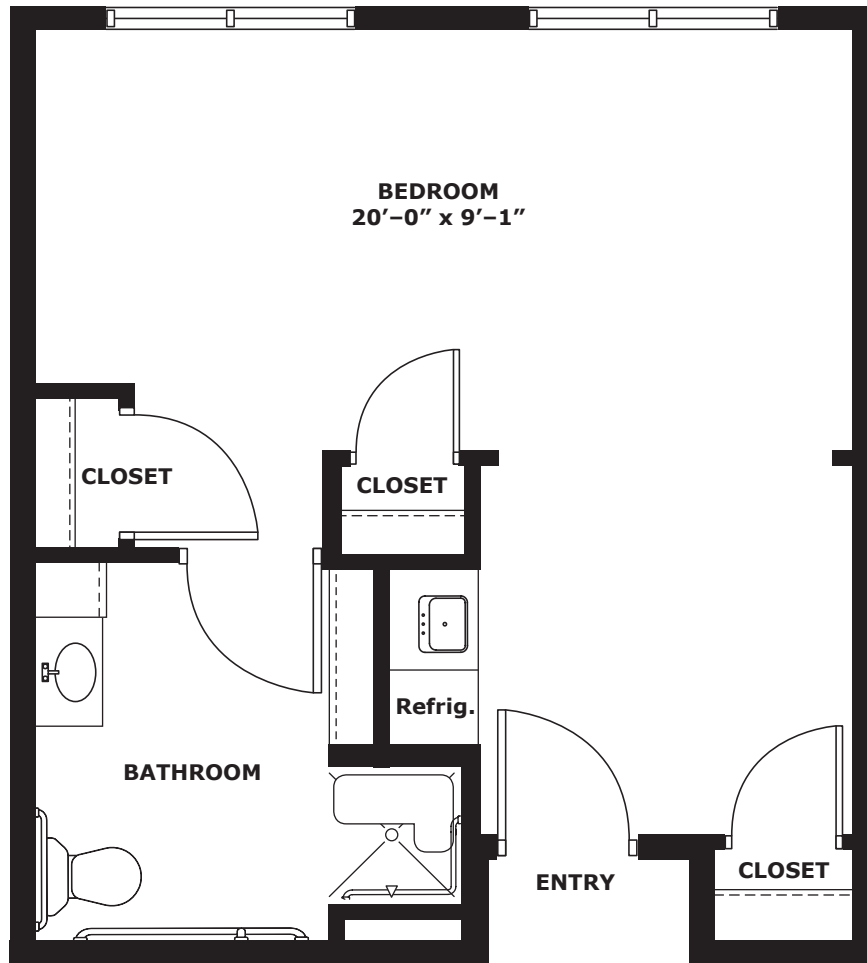

this is living!®

ONE BEDROOM

575 square ft.

this is living!®

TWO BEDROOM / ONE BATH

720 square ft.

this is living!®

ONE BEDROOM DELUXE

811 square Ft.

this is living!®

TWO BEDROOM / 1.5 BATH

1018 square ft.

this is living!®

TWO BEDROOM / 1.5 BATH

1,068 square ft.

this is living!®

TWO BEDROOM DELUXE

this is living!®

VILLA

this is living!

MEMORY CARE UNIT A

this is living!®

MEMORY CARE UNIT B

this is living!®