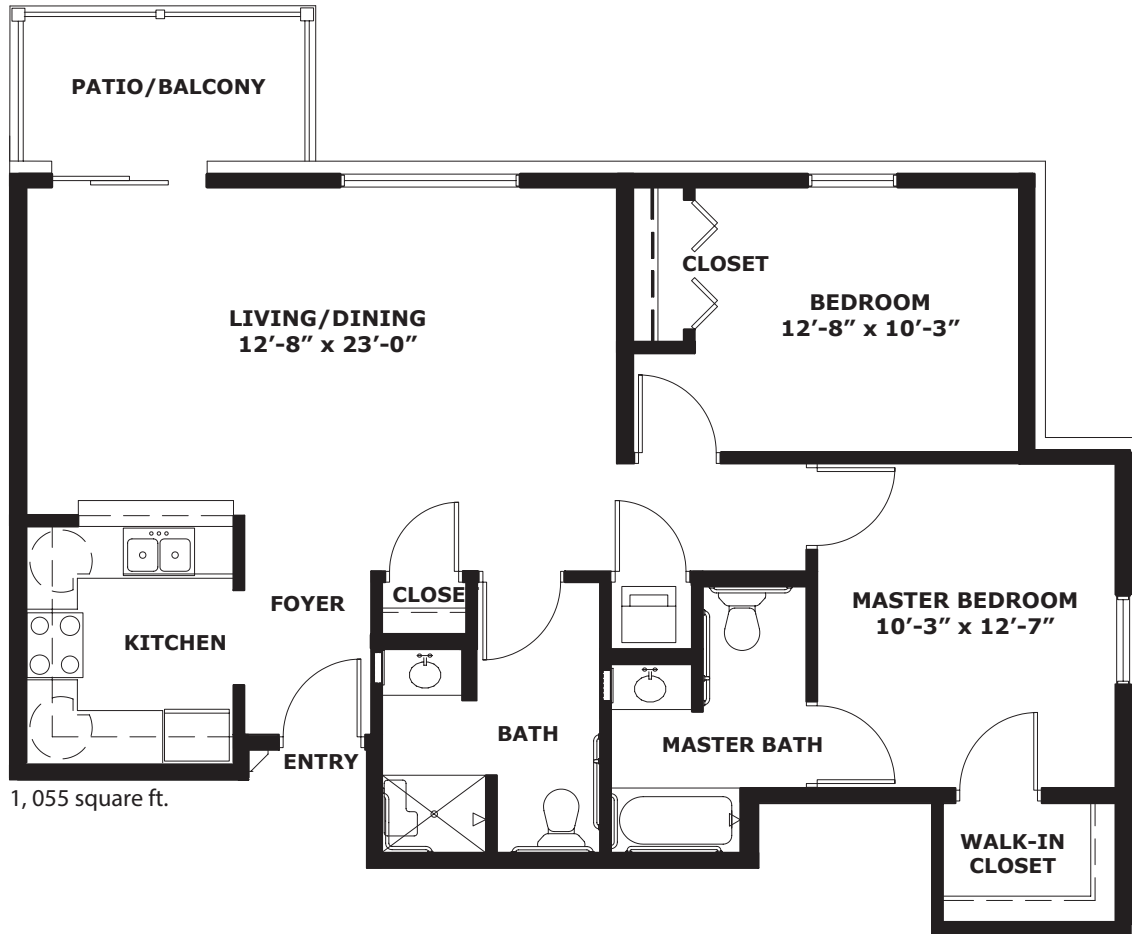

this is living!®

ONE BEDROOM

575 square ft.

this is living!®

TWO BEDROOM / ONE BATH

720 square ft.

this is living!®

ONE BEDROOM DELUXE

811 square Ft.

this is living!®

TWO BEDROOM / 1.5 BATH

1018 square ft.

this is living!®

TWO BEDROOM / 1.5 BATH

1,068 square ft.

this is living!®

TWO BEDROOM DELUXE

this is living!®

VILLA

this is living!

MEMORY CARE UNIT A

this is living!®

MEMORY CARE UNIT B

this is living!®