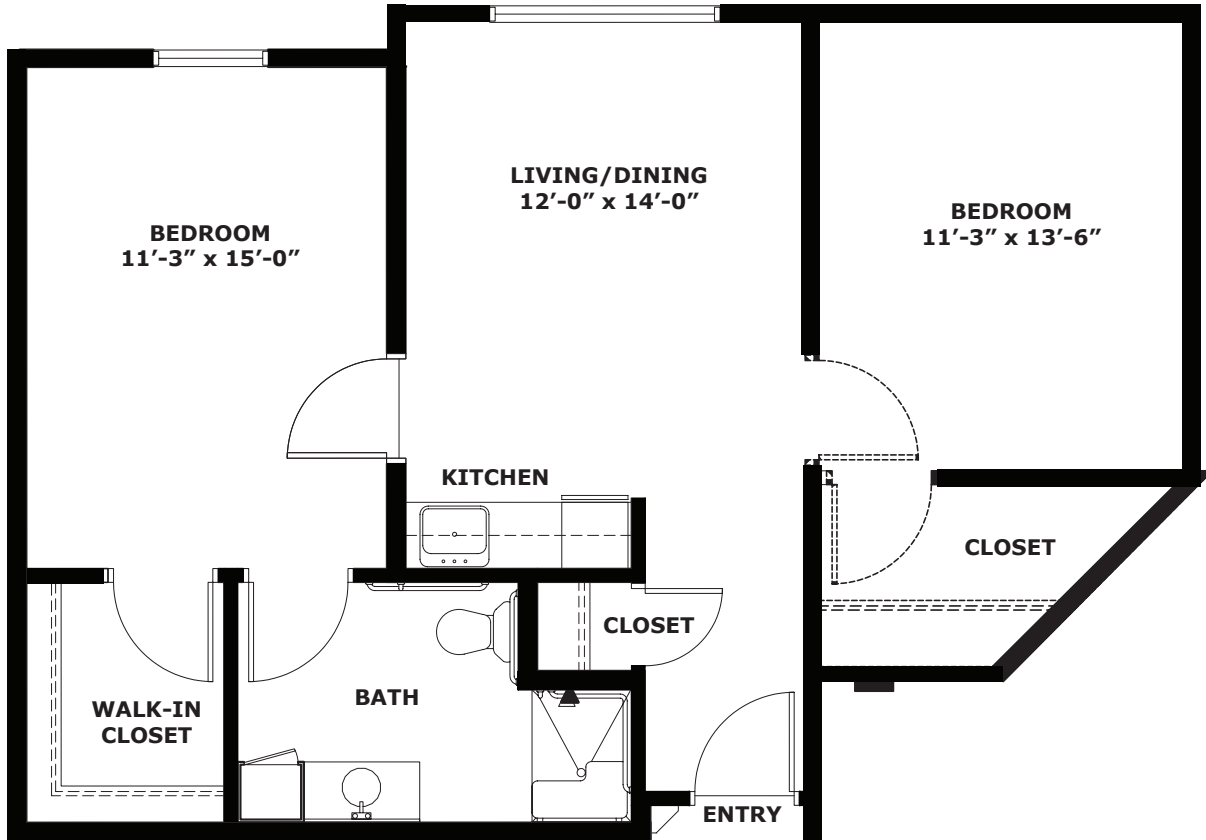

this is living!®

ONE BEDROOM

575 square ft.

this is living!®

TWO BEDROOM / ONE BATH

720 square ft.

this is living!®

ONE BEDROOM DELUXE

811 square Ft.

this is living!®

TWO BEDROOM / 1.5 BATH

1018 square ft.

this is living!®

TWO BEDROOM / 1.5 BATH

1,068 square ft.

this is living!®

TWO BEDROOM DELUXE

this is living!®

VILLA

this is living!

MEMORY CARE UNIT A

this is living!®

MEMORY CARE UNIT B

this is living!®