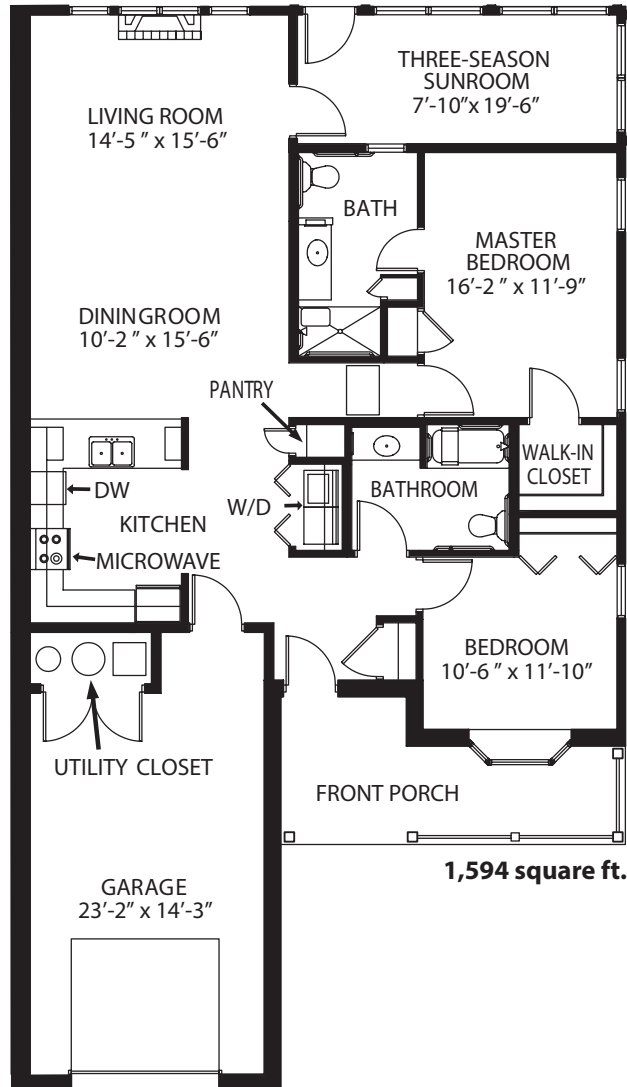

this is living!®

ONE BEDROOM

575 square ft.

this is living!®

TWO BEDROOM / ONE BATH

720 square ft.

this is living!®

ONE BEDROOM DELUXE

811 square Ft.

this is living!®

TWO BEDROOM / 1.5 BATH

1018 square ft.

this is living!®

TWO BEDROOM / 1.5 BATH

1,068 square ft.

this is living!®

TWO BEDROOM DELUXE

this is living!®

VILLA

this is living!

MEMORY CARE UNIT A

this is living!®

MEMORY CARE UNIT B

this is living!®